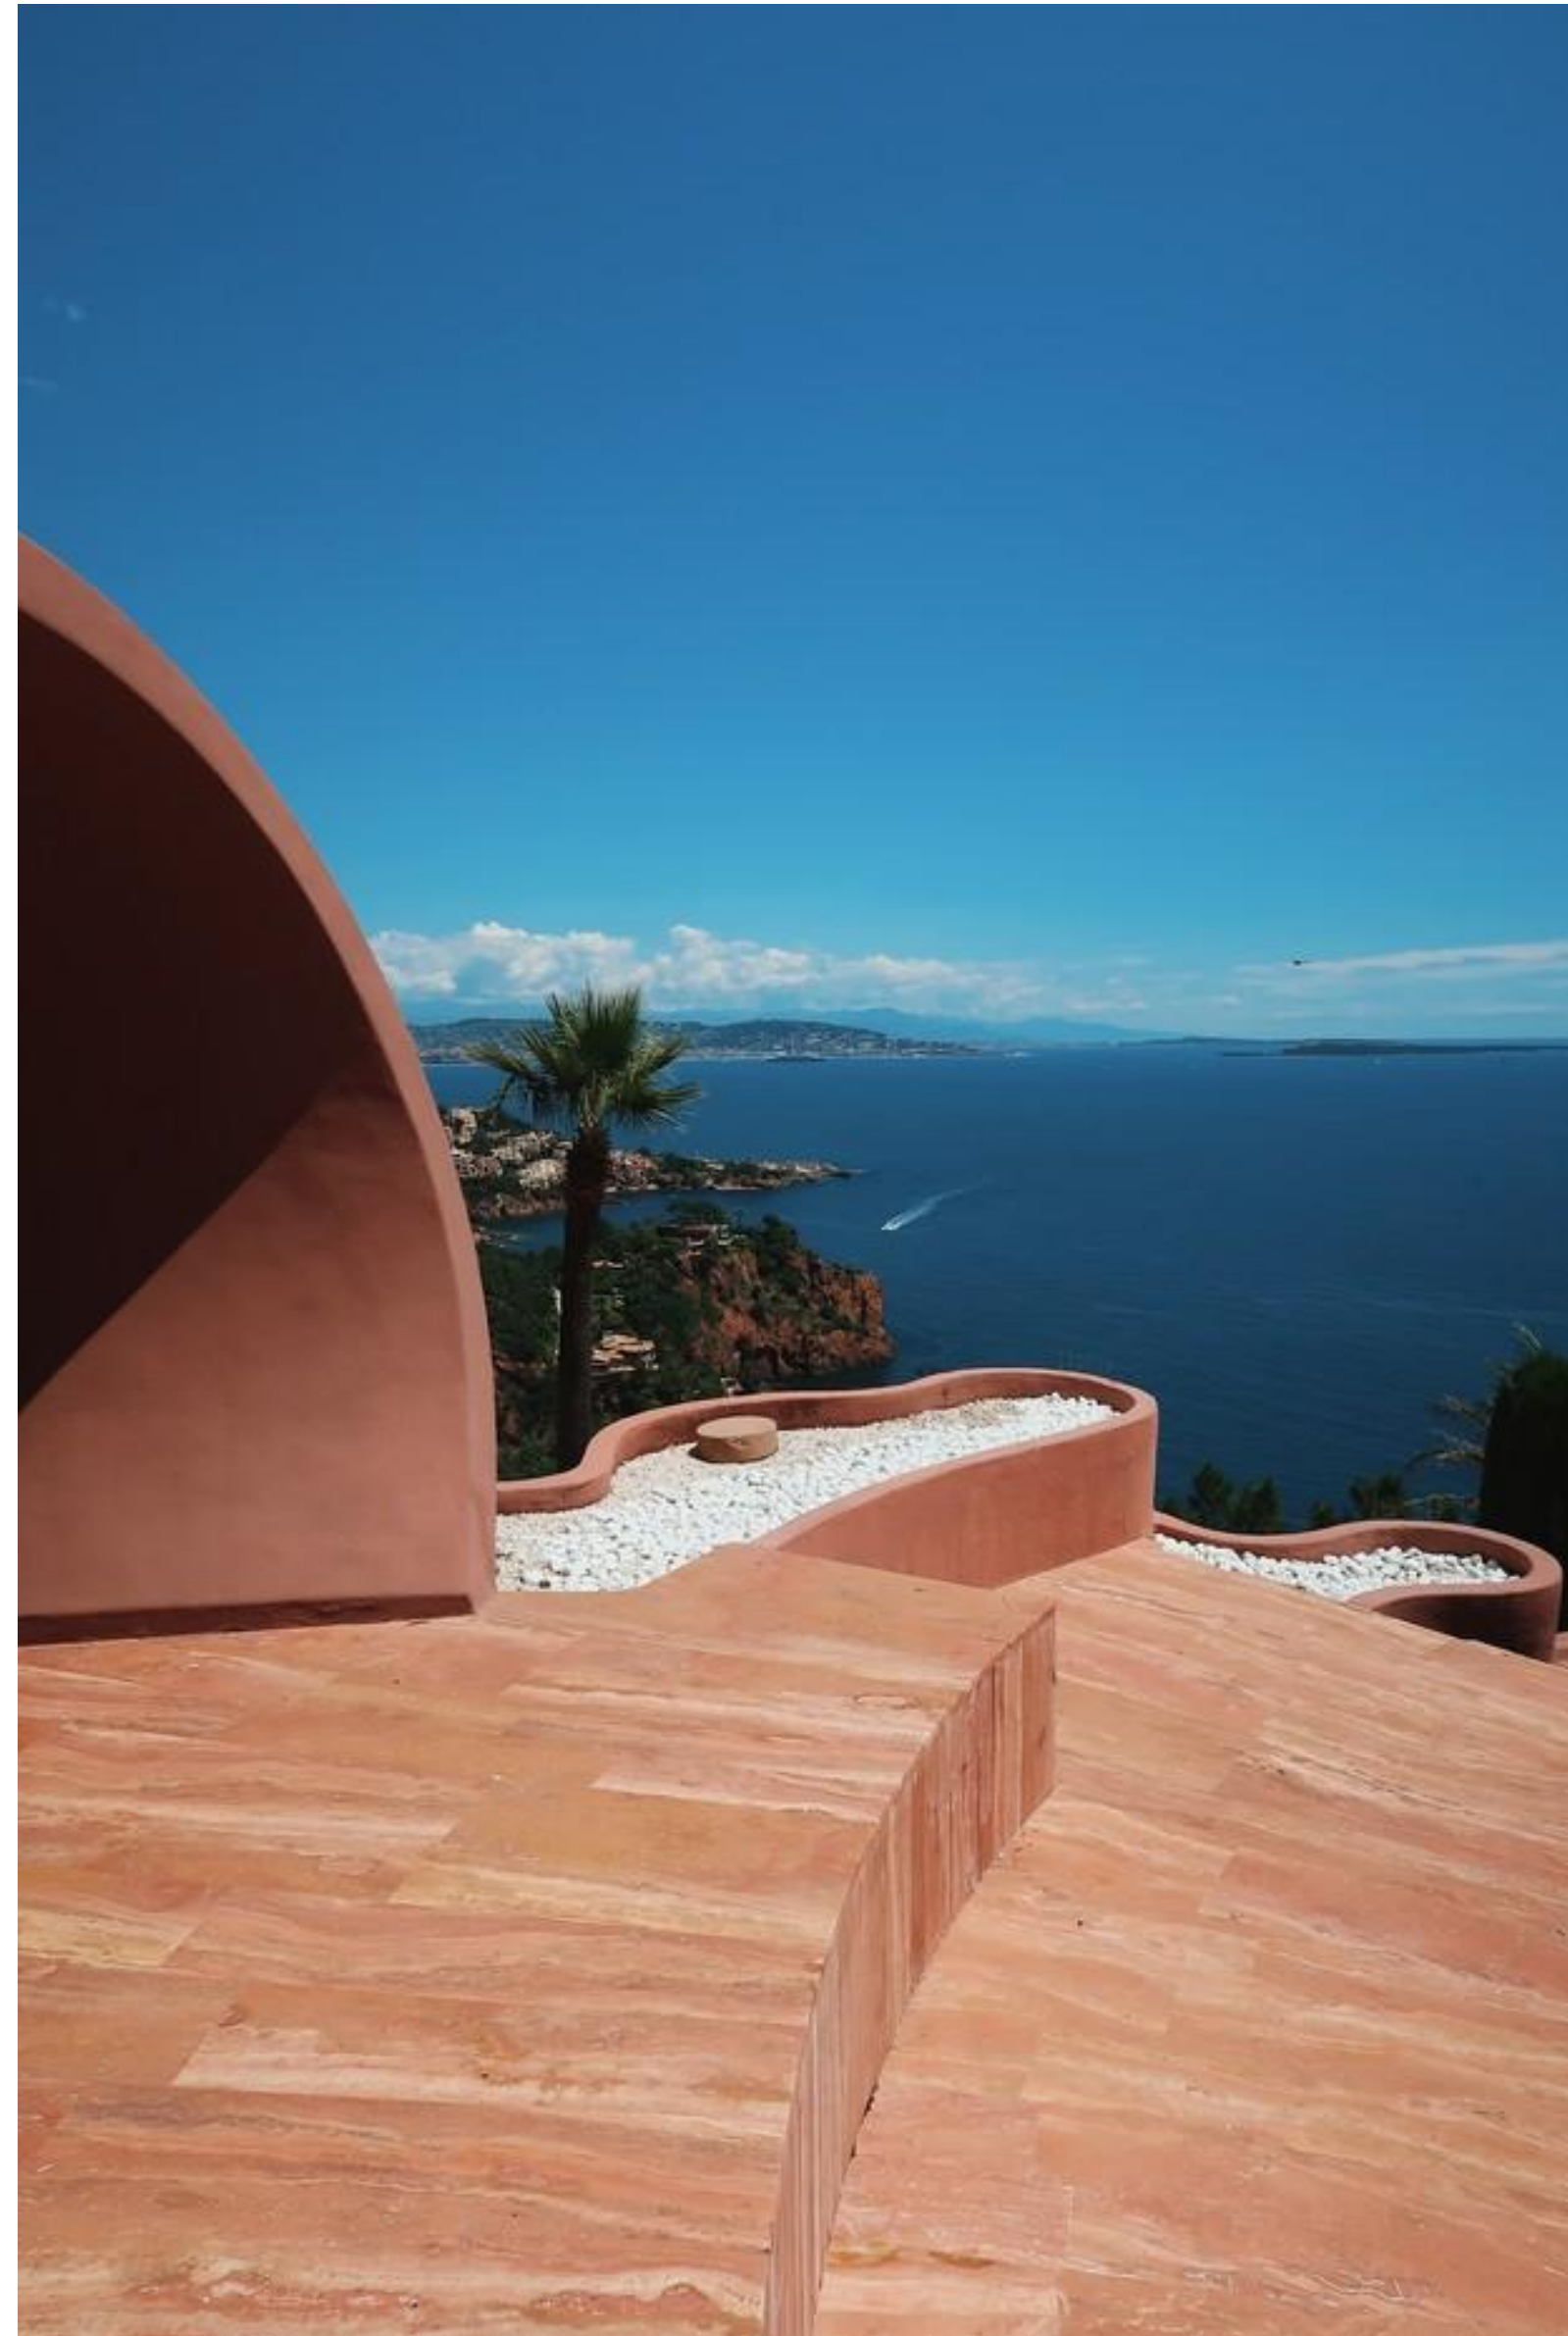

Bubble house

Prepared By: Galymkyzy
Assemay
And Kulbasheva Asem

Home space includes

Panoramic living room

Banqueting hall

10 bedrooms

500-seat amphitheater

Picturesque pools and waterfalls

The surrounding garden area is 8500 square meters

Outsid

Inside

THANK YOU