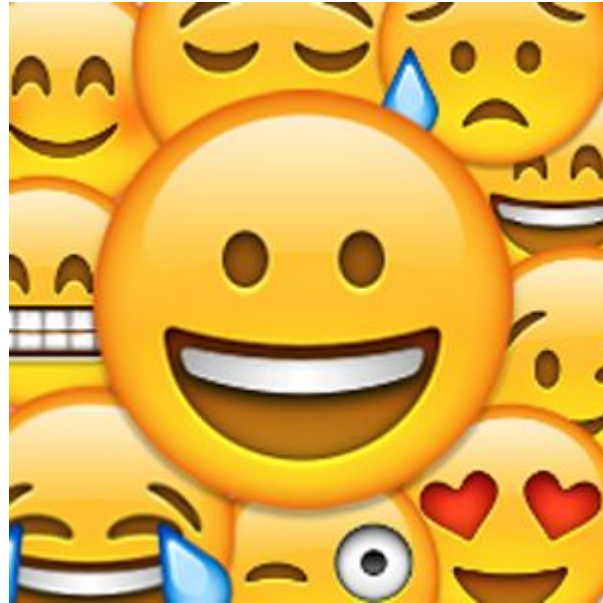

ROUND 1

Good luck.