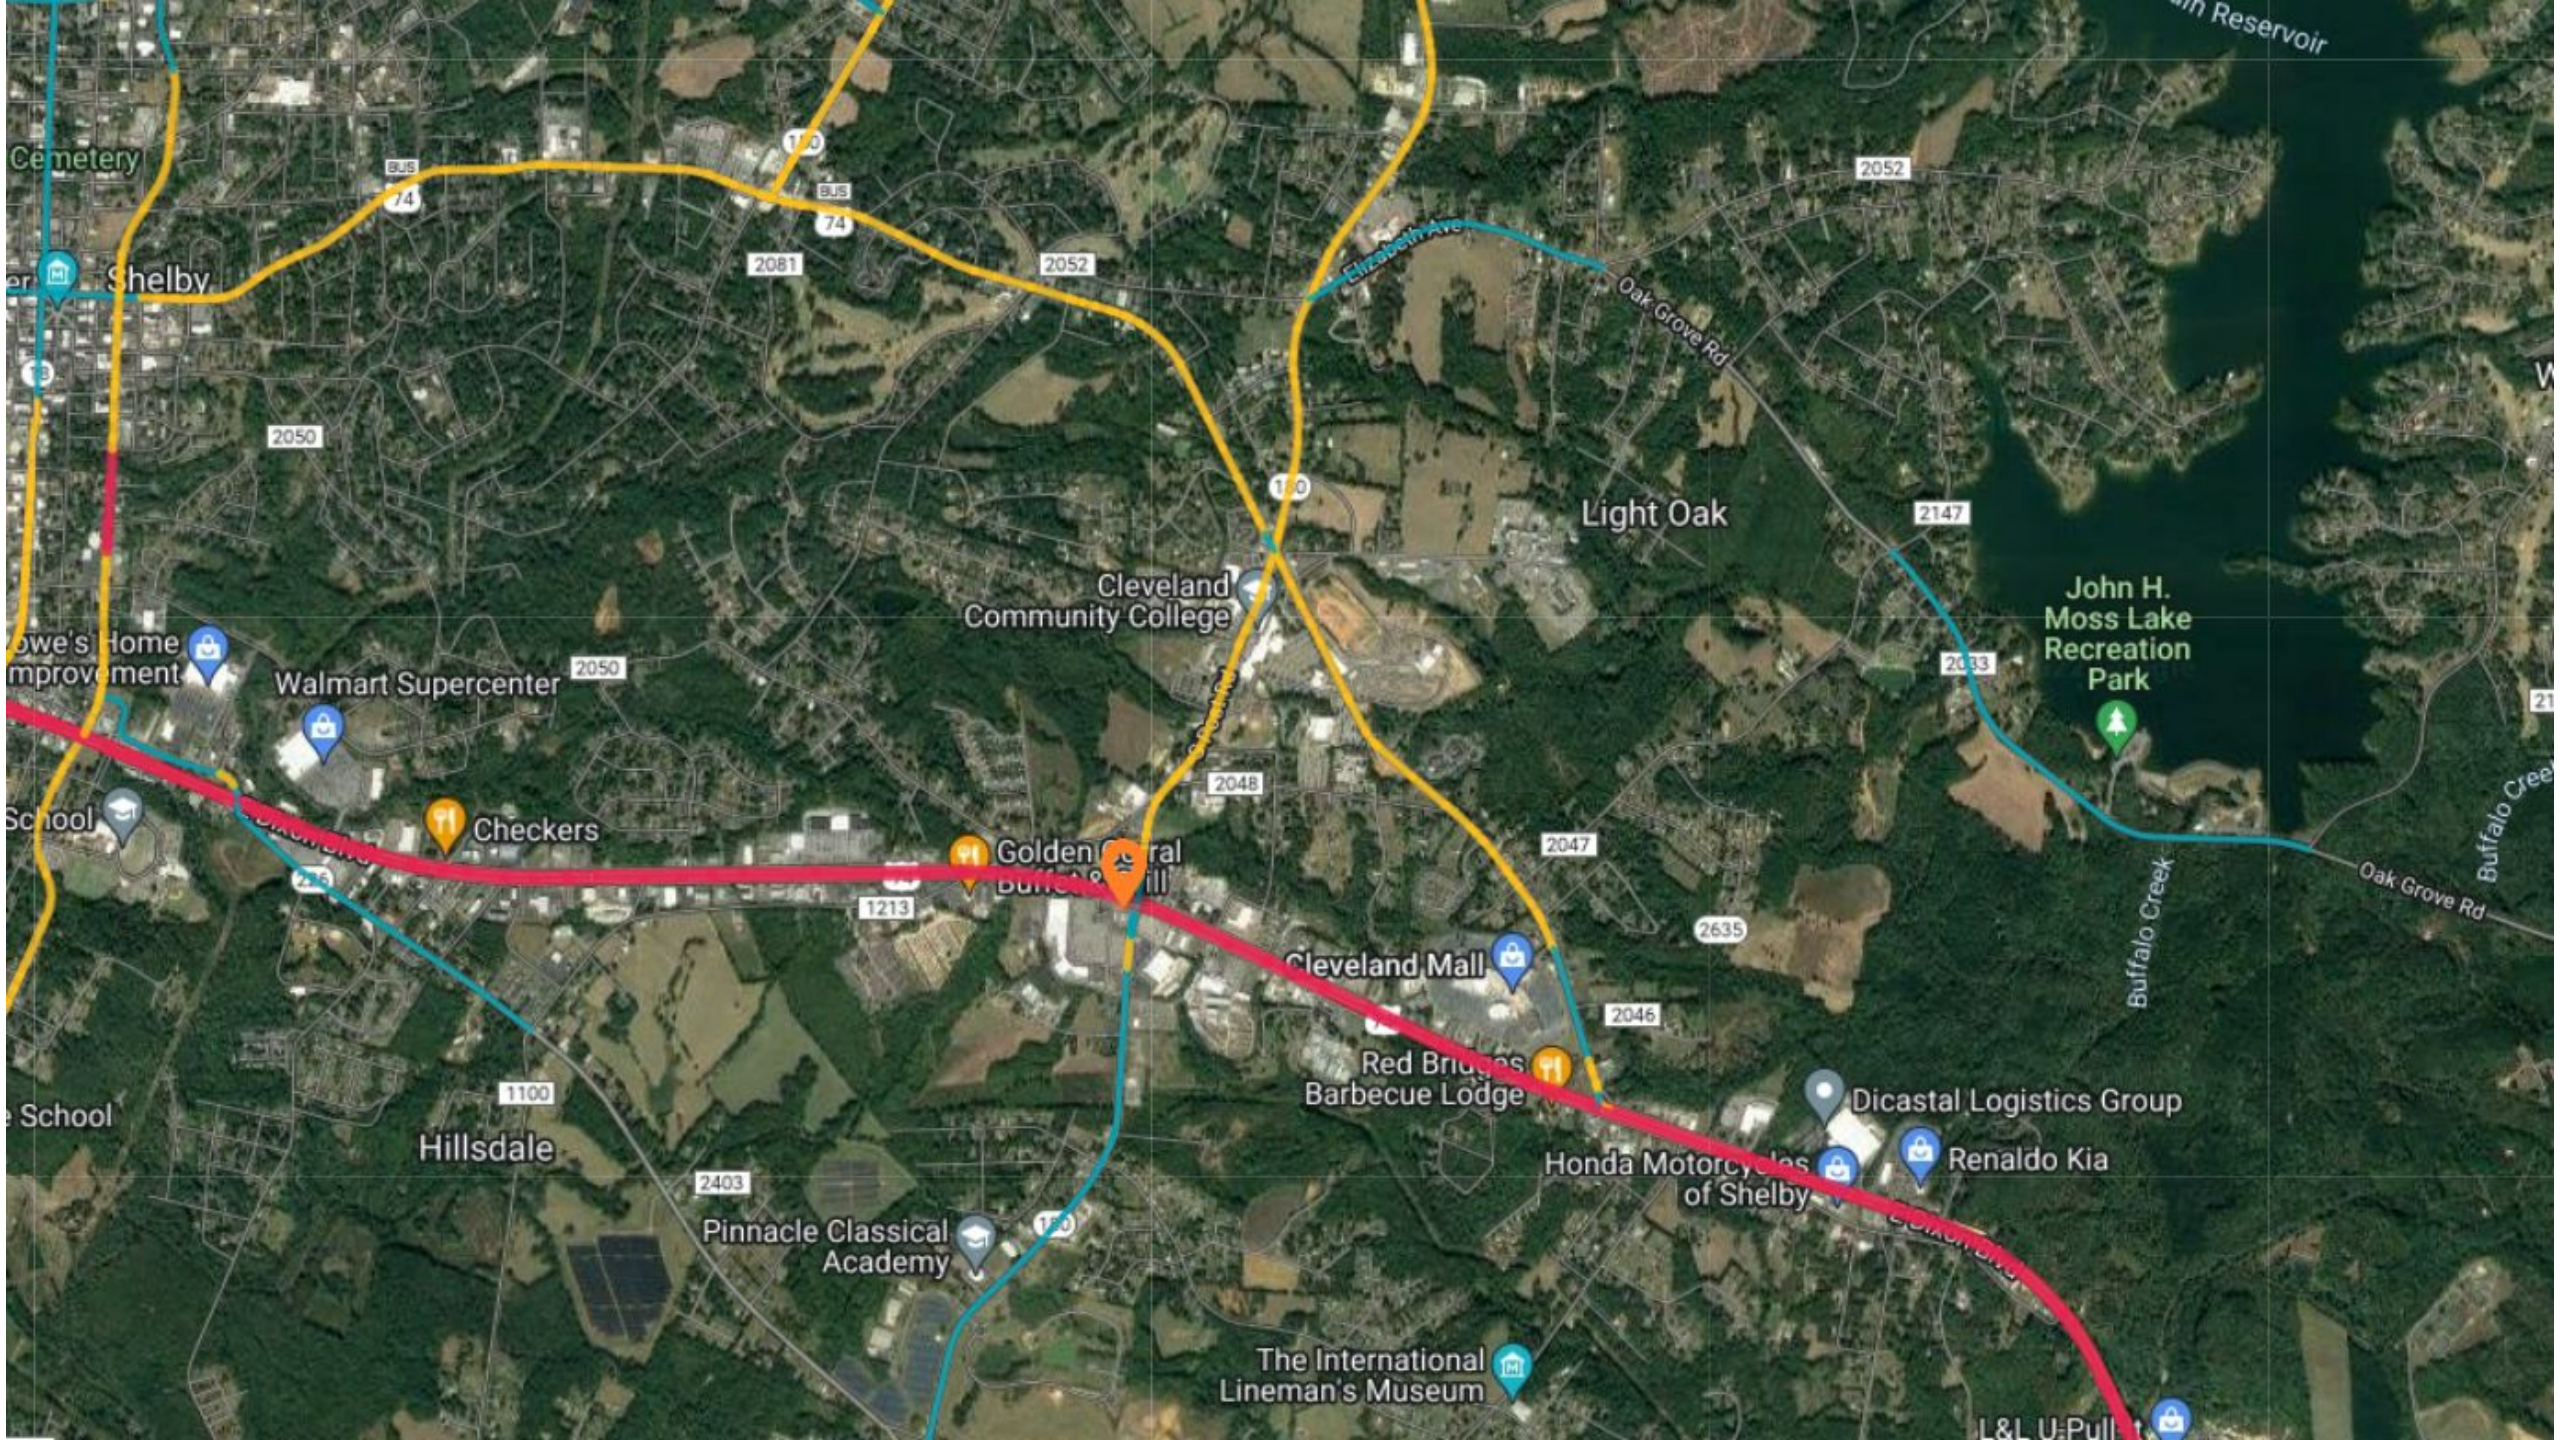

1776 E Dixon Blvd Shelby, NC 28152

EXHIBIT B

Site Plan

Formal Site Plan to be provided

Approximate area shown is 1.25 Acres

Shelby

Cleveland Community College

Light Oak