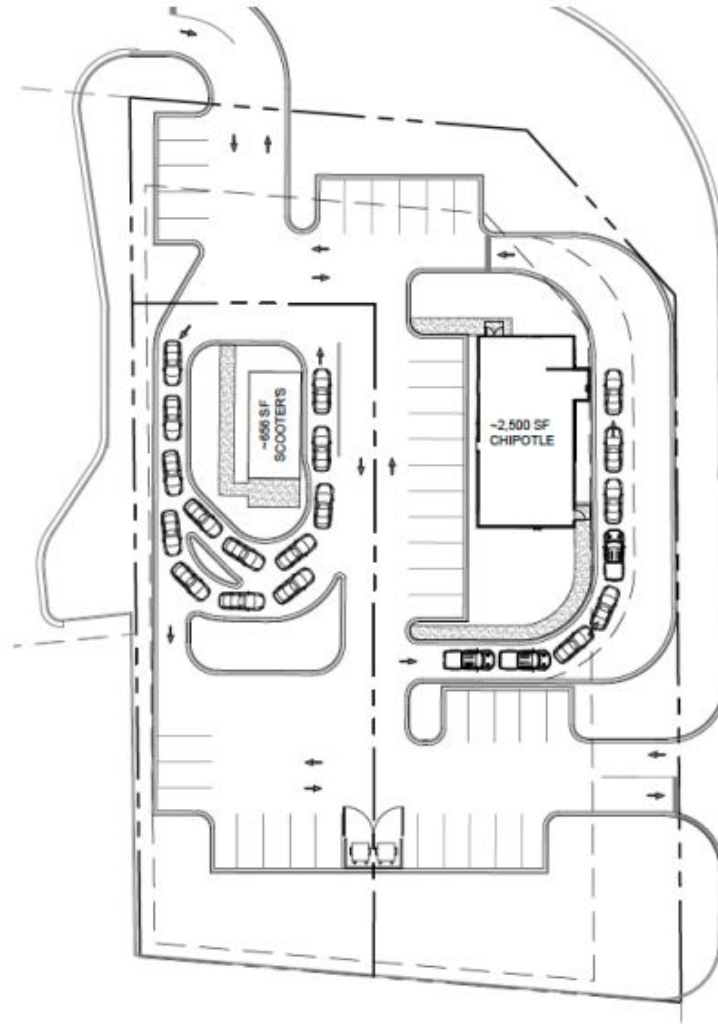

Site Plan

Formal Site Plan to be provided

Approximate area shown is 1.25 Acres

Shelby

Cleveland Community College

Light Oak

John H. Moss Lake Recreation Park

Golden Corral