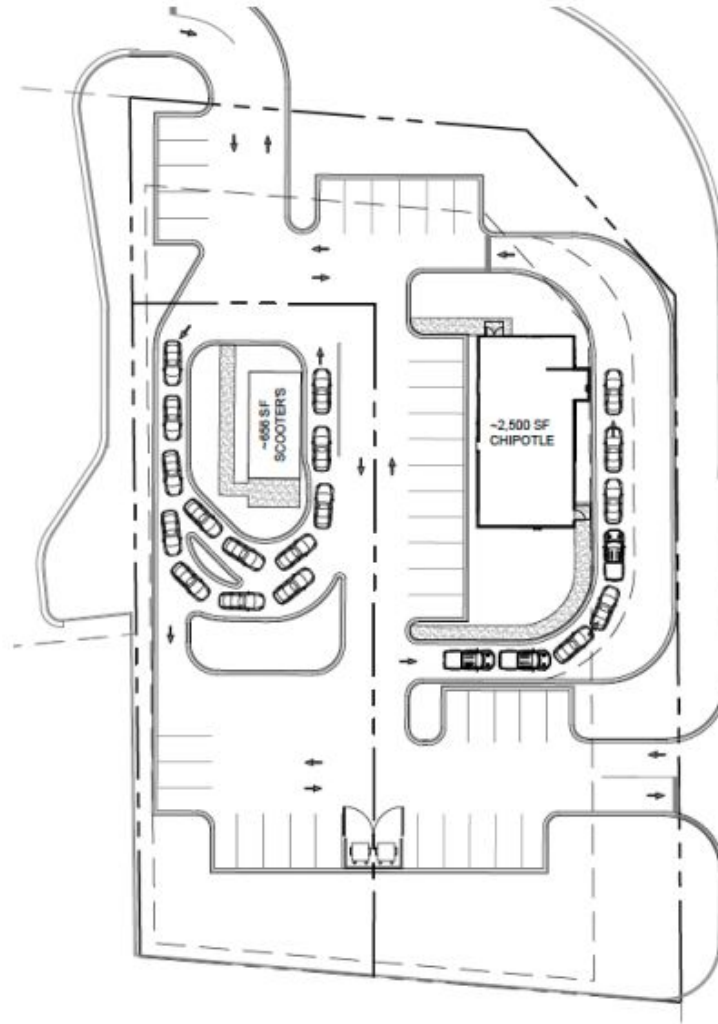

1776 E Dixon Blvd Shelby, NC 28152

EXHIBIT B

Site Plan

Formal Site Plan to be provided

Approximate area shown is 1.25 Acres

Shelby

Cleveland Community College

Light Oak