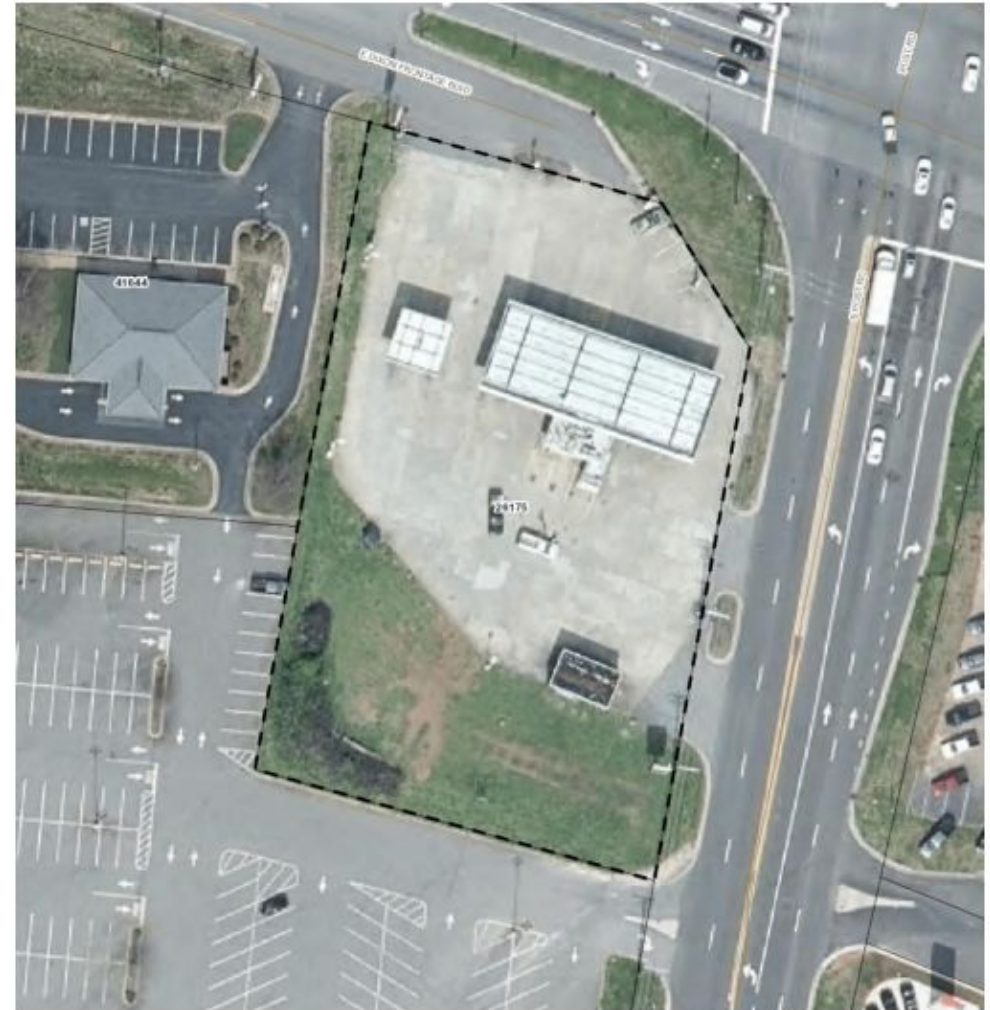

1776 E Dixon Blvd Shelby, NC 28152

EXHIBIT B

Site Plan

Formal Site Plan to be provided

Approximate area shown is 1.25 Acres

Shelby

Cleveland Community College

Light Oak