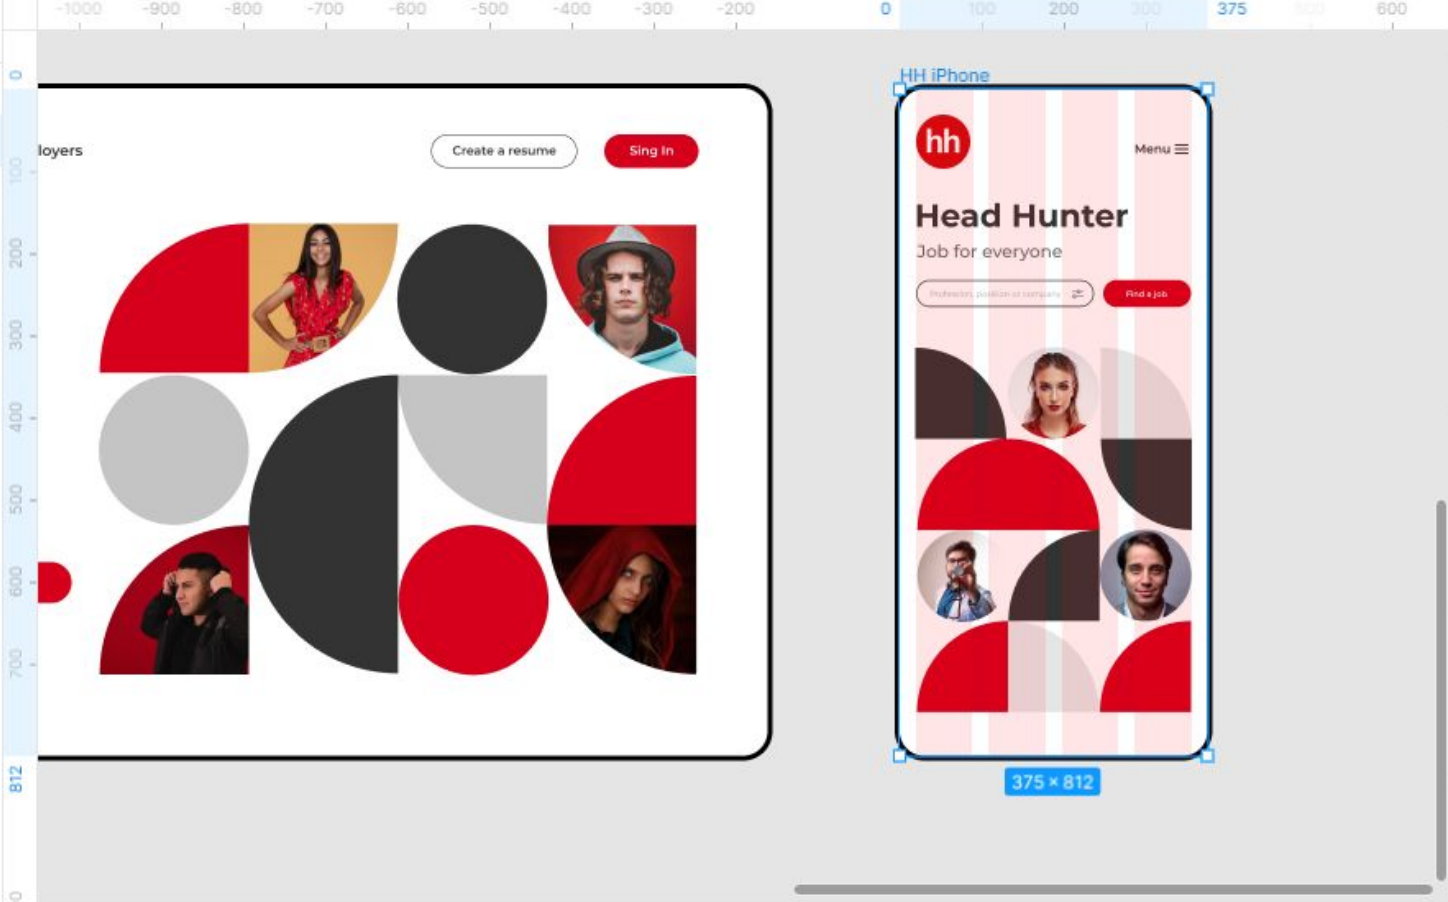

Design Prototype Inspect

HH iPhone

Properties

Width	375px
Height	812px
Top	715px
Left	2482px
Radius	30px

Colors Hex

- #000000
- #FFFFFF

Borders Hex

- 6px Outer border
- #000000

Code ?

CSS <>