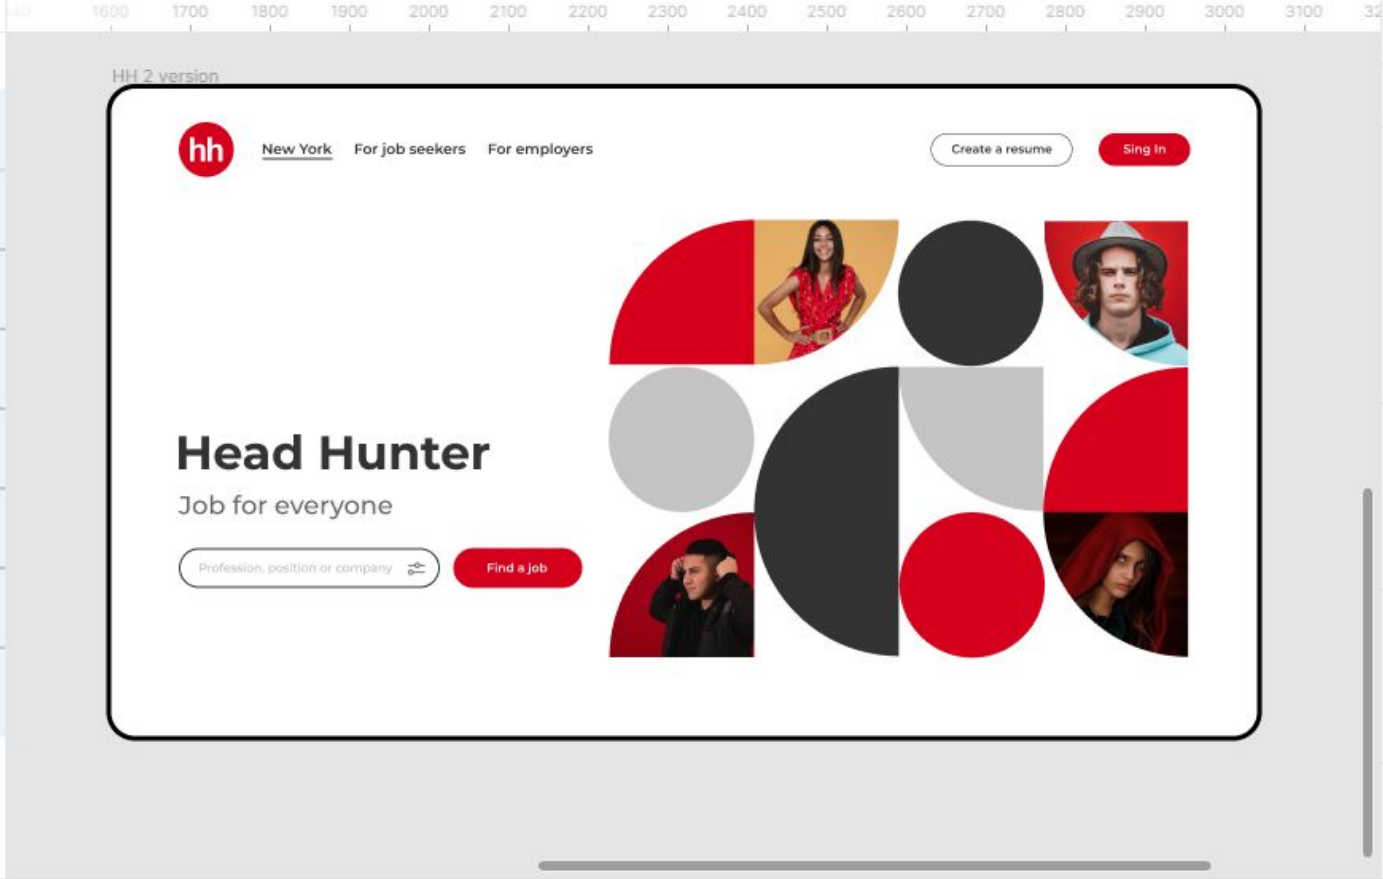

Design Prototype Inspect

HH 1 version

Properties

Width	1440px
Height	813px
Top	715px
Left	-720px
Radius	30px

Colors Hex

- #000000
- #FFFFFF

Borders Hex

- 6px Outer border
- #000000

Code ?

CSS <>