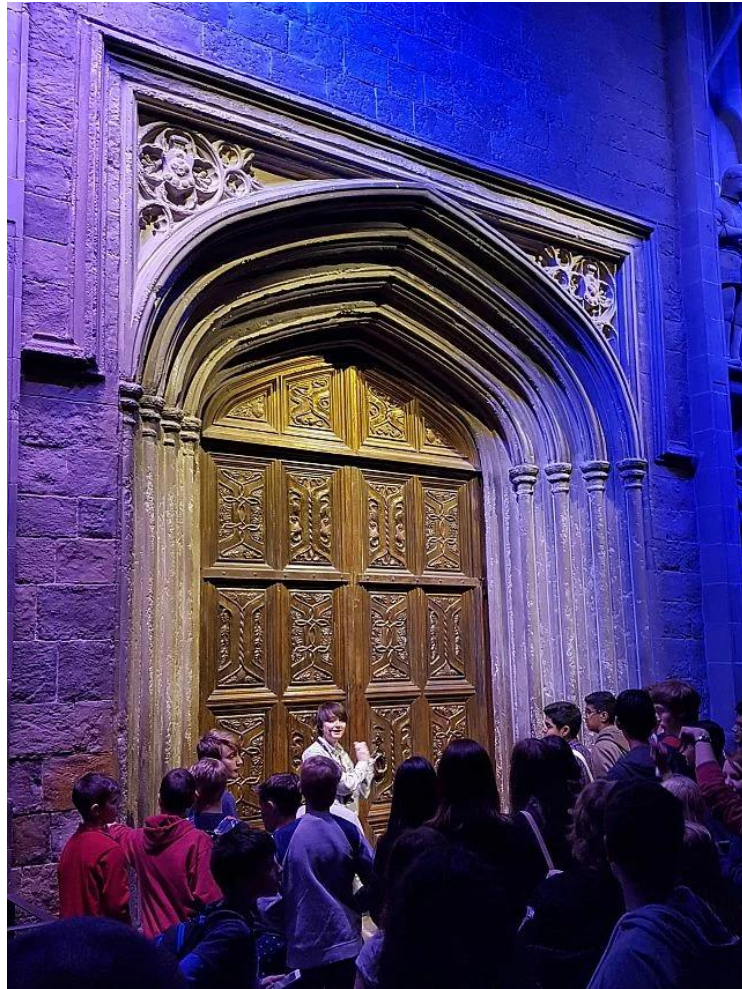

A close-up, low-angle shot of a weathered wooden sign. The sign is light-colored wood with a dark border and is mounted on a post. The word "HOGWARTS" is carved into the wood in a large, black, serif font. The sign is positioned diagonally across the frame. To the left, a portion of a black metal lantern with a glass enclosure is visible. The background is dark and out of focus, with some blue light filtering through, suggesting an outdoor setting at night.

HOGWARTS

THE  
MAKING OF  
**Harry Potter**

WARNER BROS.  STUDIO TOUR

© Andrey Moskvin | positivfly.ru