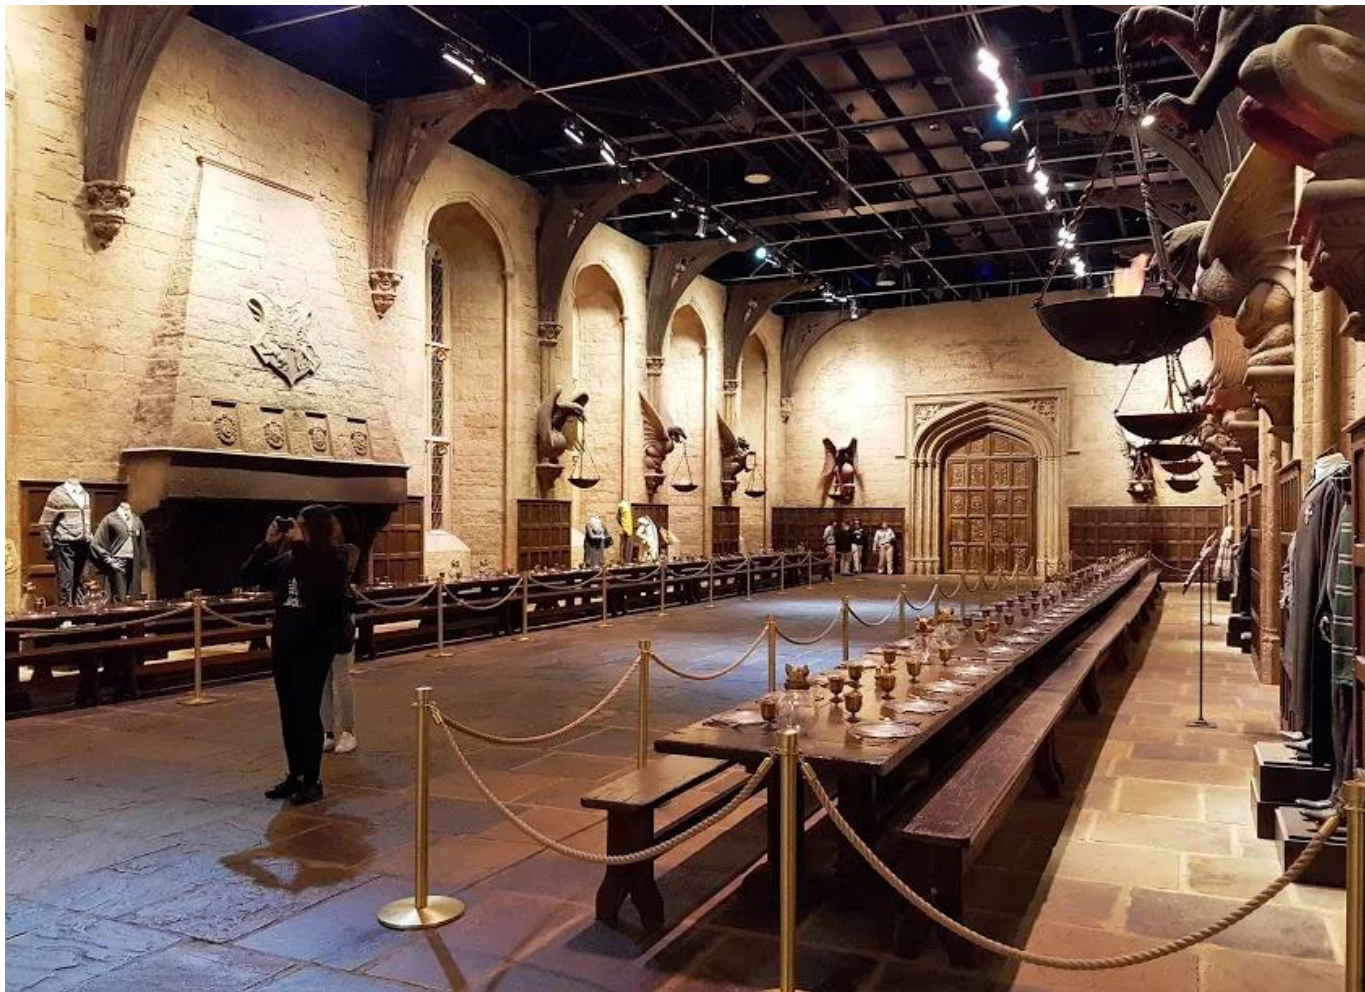

A close-up, low-angle shot of a weathered wooden sign. The sign is light-colored wood with a dark border and is mounted on a post. The word "HOGWARTS" is carved into the wood in a large, black, serif font. The sign is positioned diagonally across the frame. To the left, a portion of a black metal lantern with a glass enclosure is visible. The background is dark and out of focus, with some blue light filtering through, suggesting an outdoor setting at night.

HOGWARTS

THE  
MAKING OF  
**Harry Potter**

WARNER BROS.  STUDIO TOUR

© Andrey Moskvin | positivfly.ru