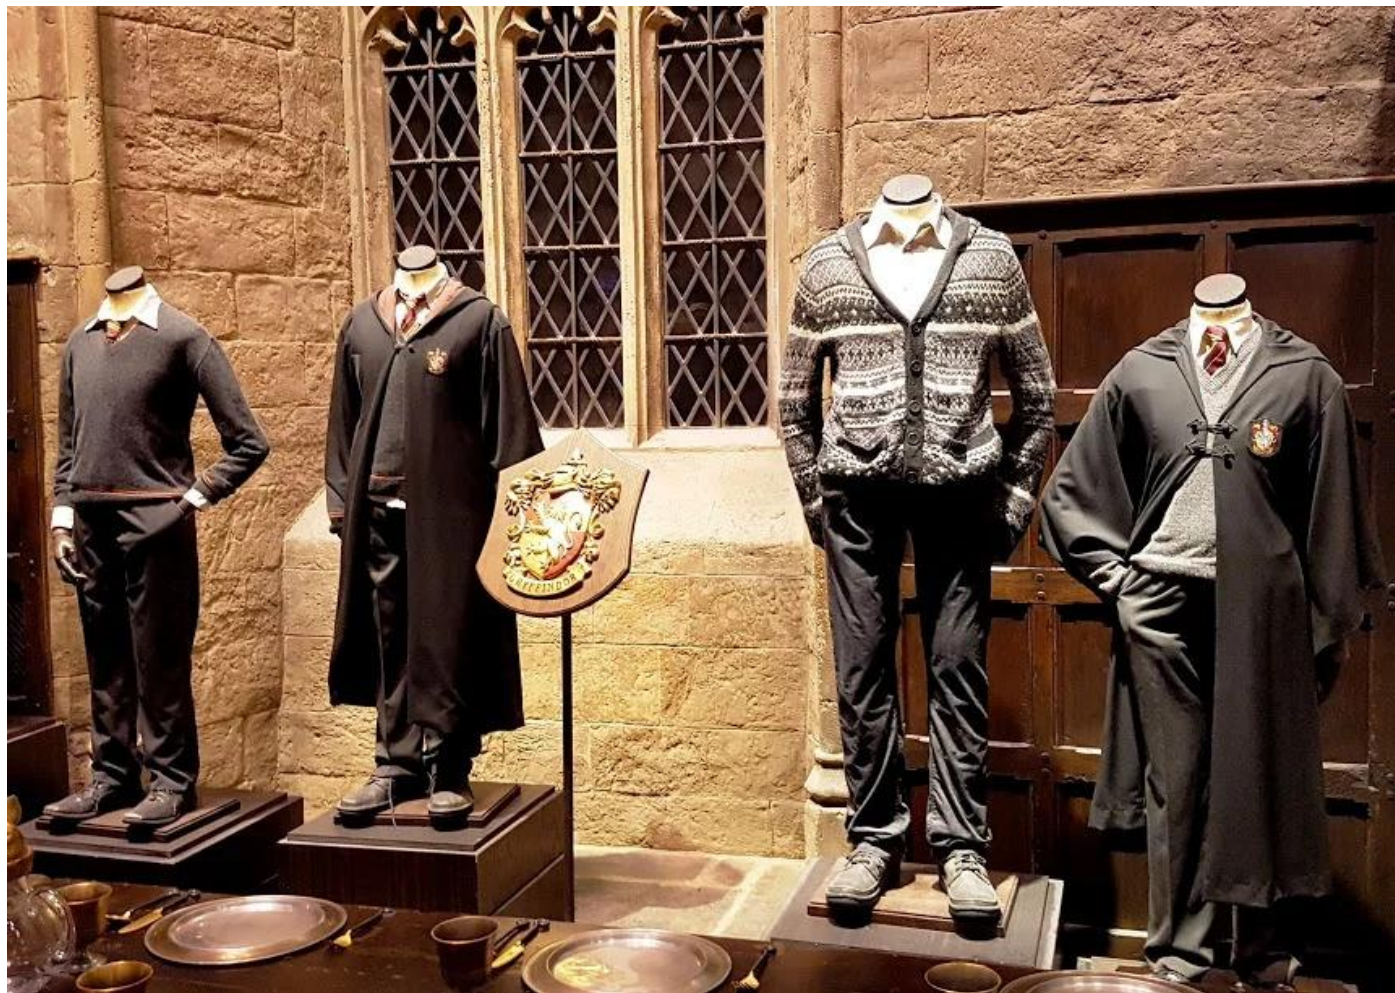

A close-up, low-angle shot of a weathered wooden sign. The sign is light-colored wood with a dark border and is mounted on a post. The word "HOGWARTS" is carved into the wood in a large, black, serif font. The sign is positioned diagonally across the frame. To the left, a portion of a black metal lantern with a glass enclosure is visible. The background is dark and out of focus, with some blue light filtering through, suggesting an outdoor setting at night.

HOGWARTS

THE  
MAKING OF  
**Harry Potter**

WARNER BROS.  STUDIO TOUR

© Andrey Moskvin | positivfly.ru