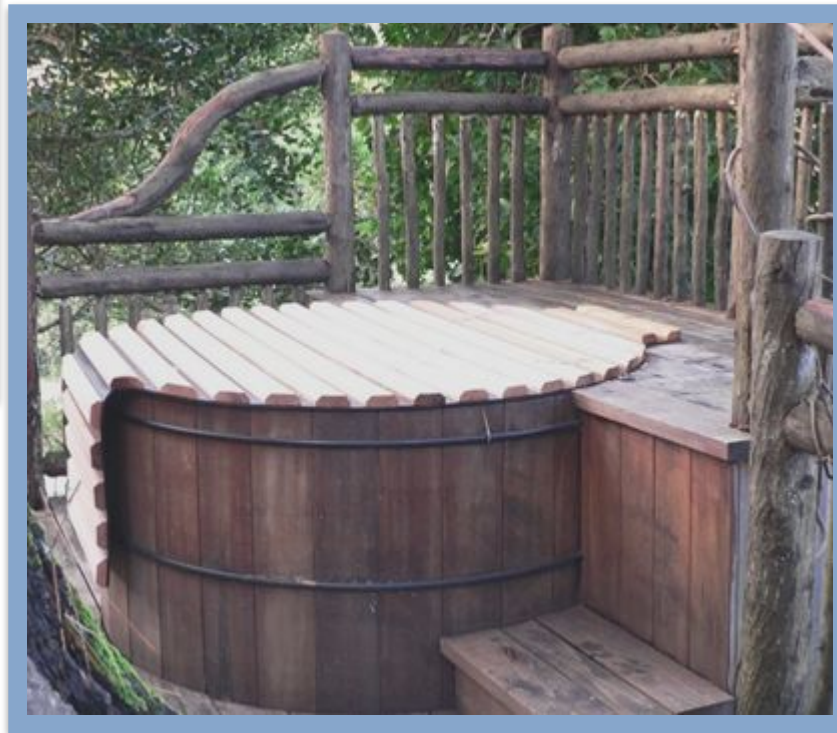

«hot tubs»

1970-е
ГОДЫ