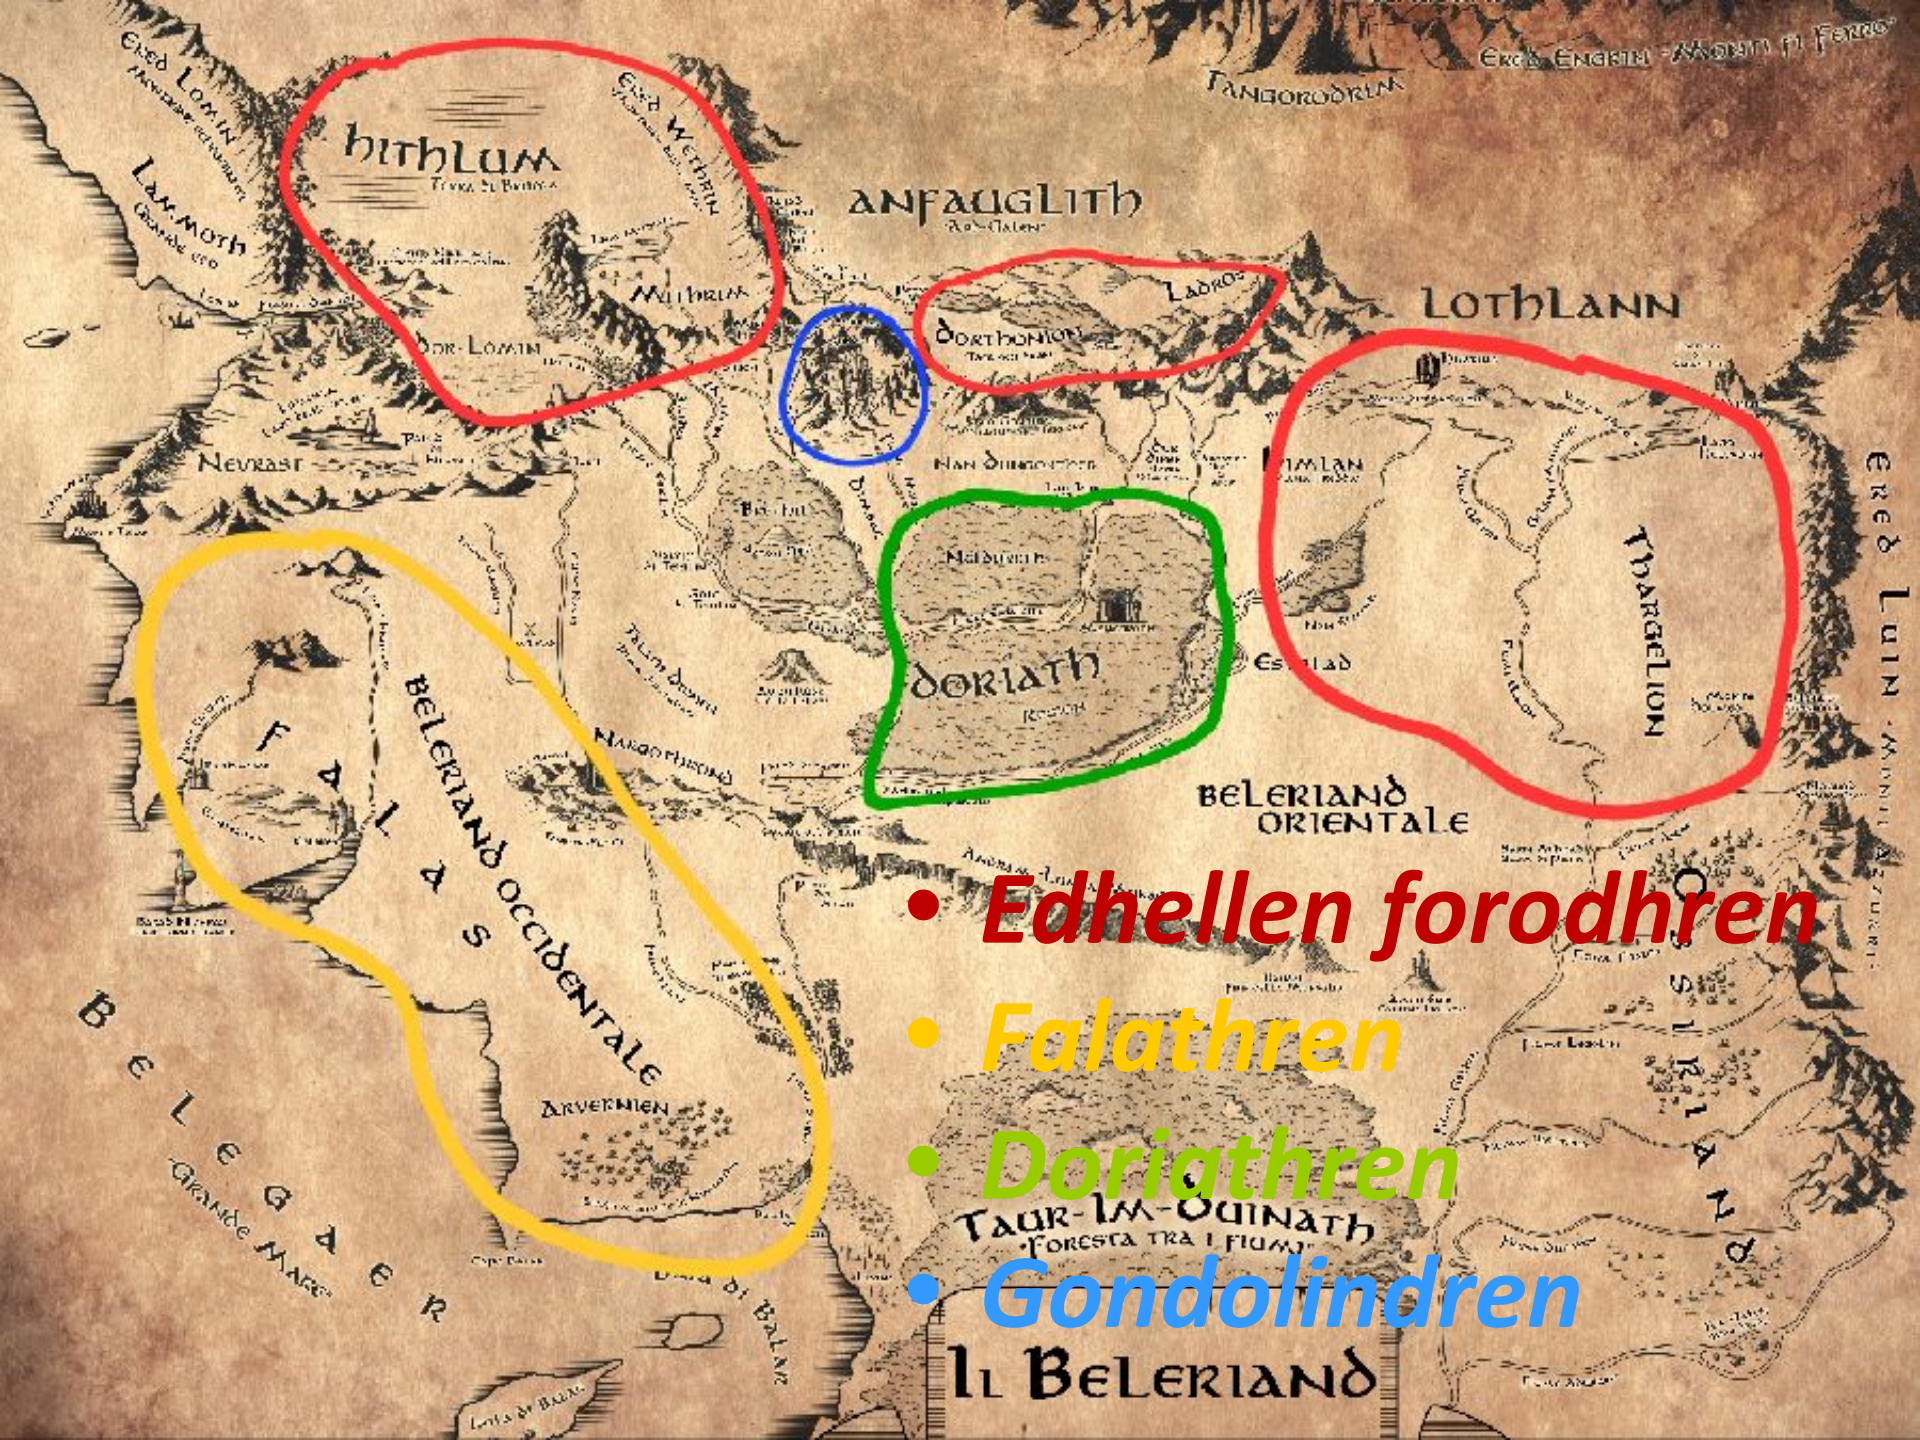

Man enith laim echennin
nan Tholkin istal?

Baladhren

Penidh (Kwendi)

*Neledh nyss
Elidh:*

- 1. Vanyar*
- 2. Gelydh*
- 3. Telir*

Telir

*Danwaith
(Nandor)*

*Thindrim
(Sindar)*

*Falathrim
(Falmari)*

- **Edhellen forodhren**
- **Falathren**
- **Doriathren**
- **Gondolindren**

IL BELERIANO

Khuzdul

Laim edain

Talisca

Adûnaian

Annúnaid

A dramatic volcanic eruption scene. A large, dark mountain dominates the center, with a bright, glowing orange and yellow lava flow cascading down its peak. The sky is filled with dark, billowing smoke and ash, with several bright orange streaks of lava falling from the sky. In the foreground, two small, dark silhouettes of people stand on a rocky outcrop, looking up at the volcano. The overall atmosphere is dark and intense, with a strong contrast between the bright lava and the dark surroundings.

***Dorlam
a lam yrch***

A dramatic, dark landscape with mountains, a castle, and a dragon. The scene is set in a valley with a large, dark castle in the center. A dragon is perched on a rock in the foreground. The sky is filled with heavy, dark clouds, and the overall atmosphere is somber and mysterious. The text "I vethed." is written in a stylized, orange-red font across the middle of the image.