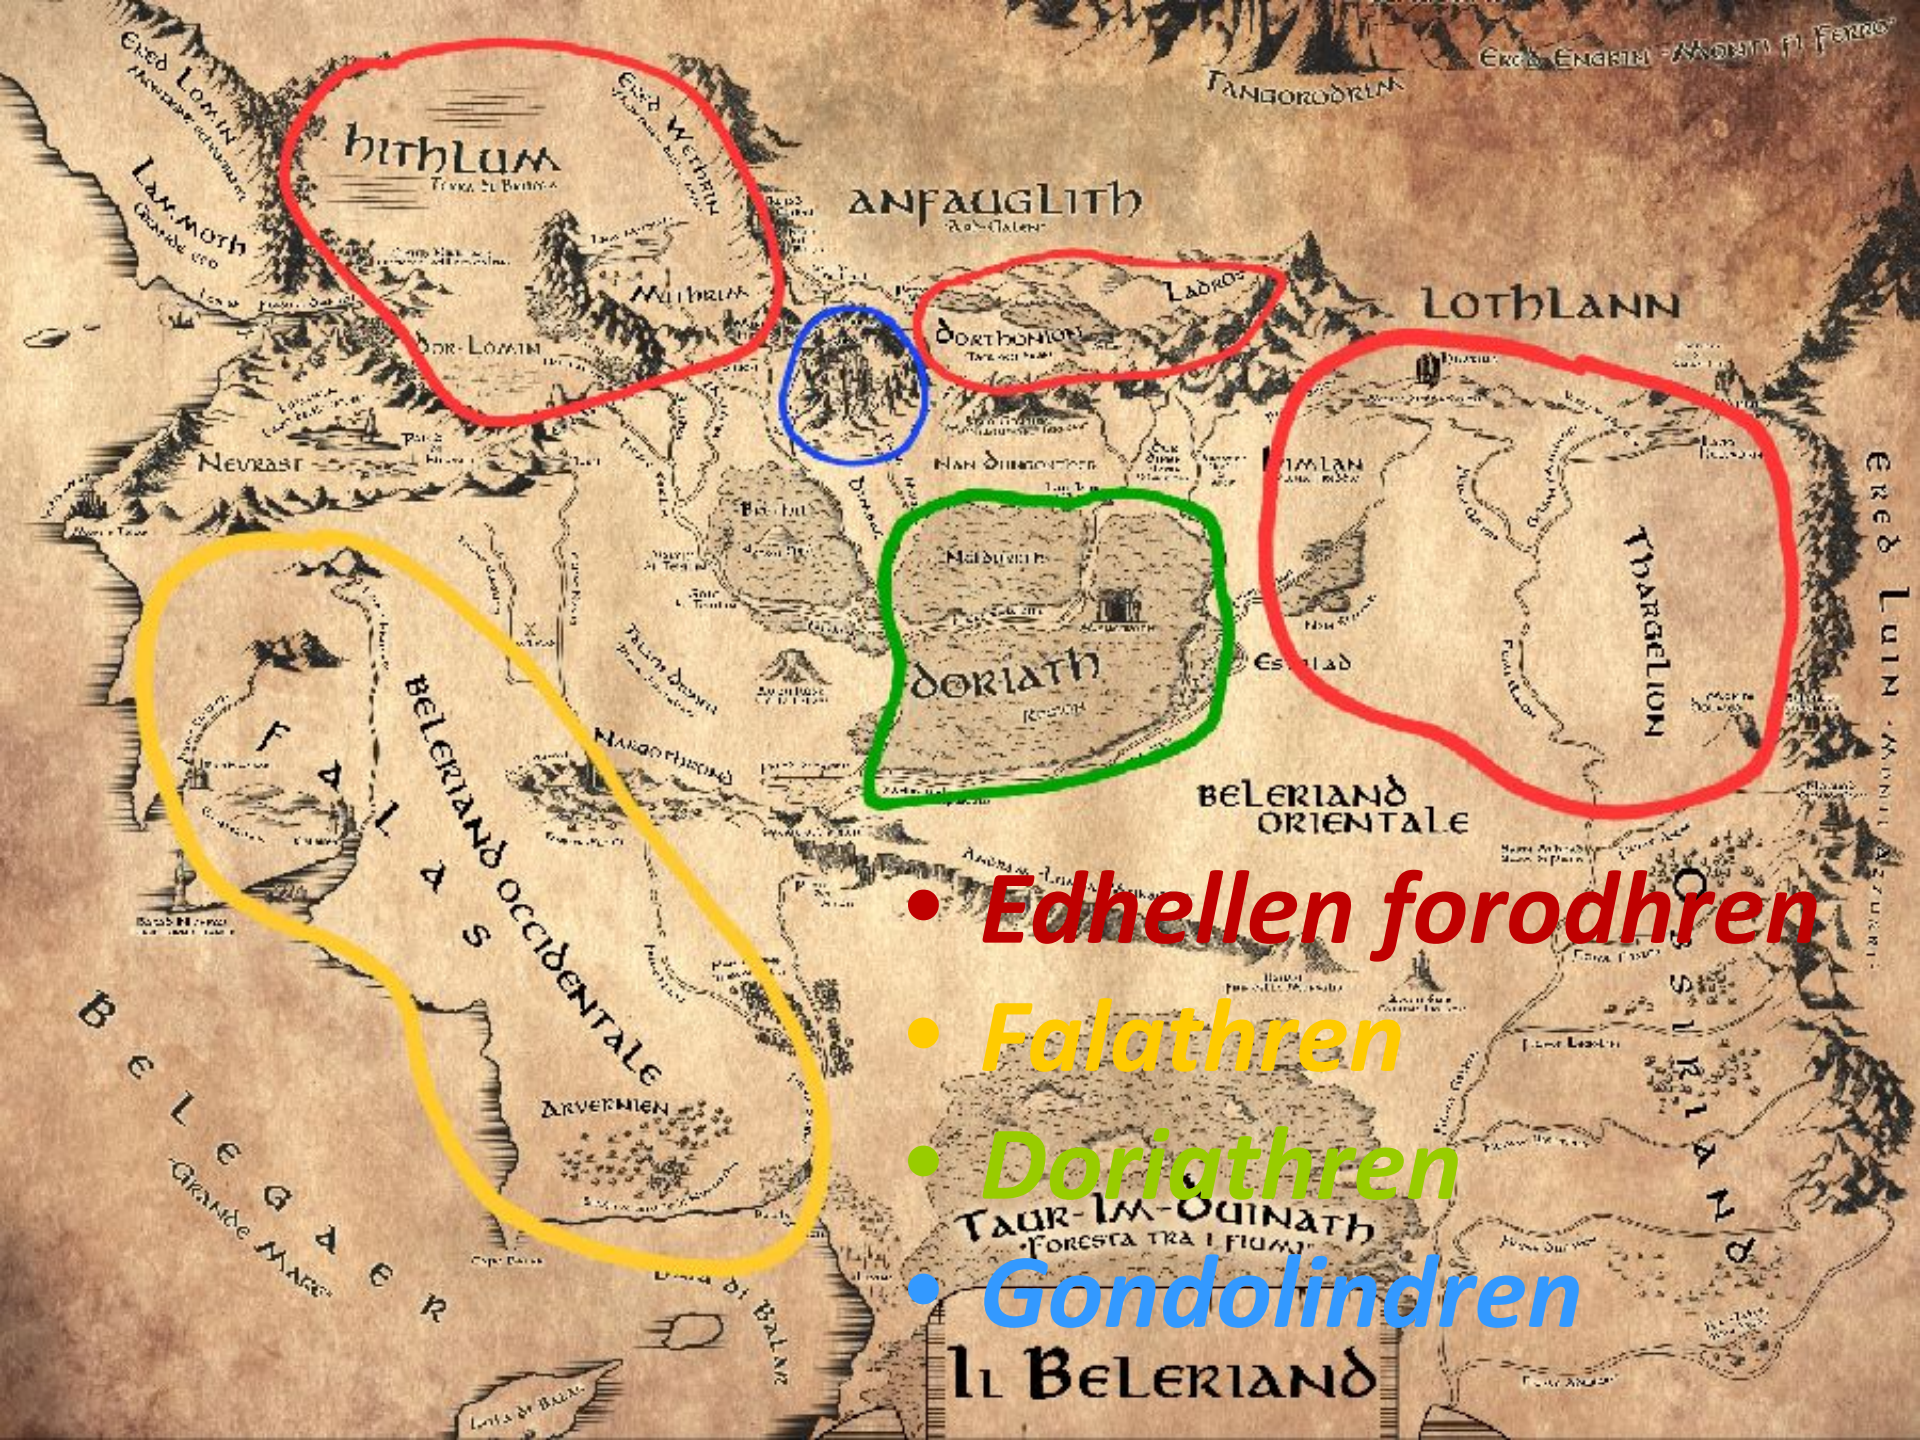

# *Penidh (Kwendi)*

*Neledh nyss  
Elidh:*

- 1. Vanyar*
- 2. Gelydh*
- 3. Telir*

*Telir*

*Danwaith*  
*(Nandor)*

*Thindrim*  
*(Sindar)*

*Falathrim*  
*(Falmari)*

- **Edhellen forodhren**
- **Falathren**
- **Doriathren**
- **Gondolindren**

A dark, atmospheric scene of a stone staircase leading up to a platform. On the platform, there is a fire burning in a brazier and a large, dark, hooded figure standing. The scene is lit with a mix of blue and orange light, creating a mysterious and ominous mood. The text "Khuzdu1" is overlaid in the center in a red, stylized font.

# *Khuzdu1*

*Laim edain*

***Talisca***

***Adûnaian***

***Annúnaid***

A dramatic volcanic eruption scene. A large mountain in the background is erupting, with a bright orange and yellow fireball at the top, surrounded by dark smoke and falling ash. The sky is filled with glowing orange and red light. In the foreground, two silhouetted figures stand on a rocky outcrop, looking up at the volcano. The overall atmosphere is dark and intense.

***Dorlam  
a lam yrch***

A dramatic, dark landscape with mountains, a castle, and a dragon. The scene is set in a valley with a large, dark castle in the center. A dragon is perched on a rock in the foreground. The sky is filled with heavy, dark clouds, and the overall atmosphere is somber and mysterious. The text "I vethed." is written in a stylized, orange-red font across the middle of the image.