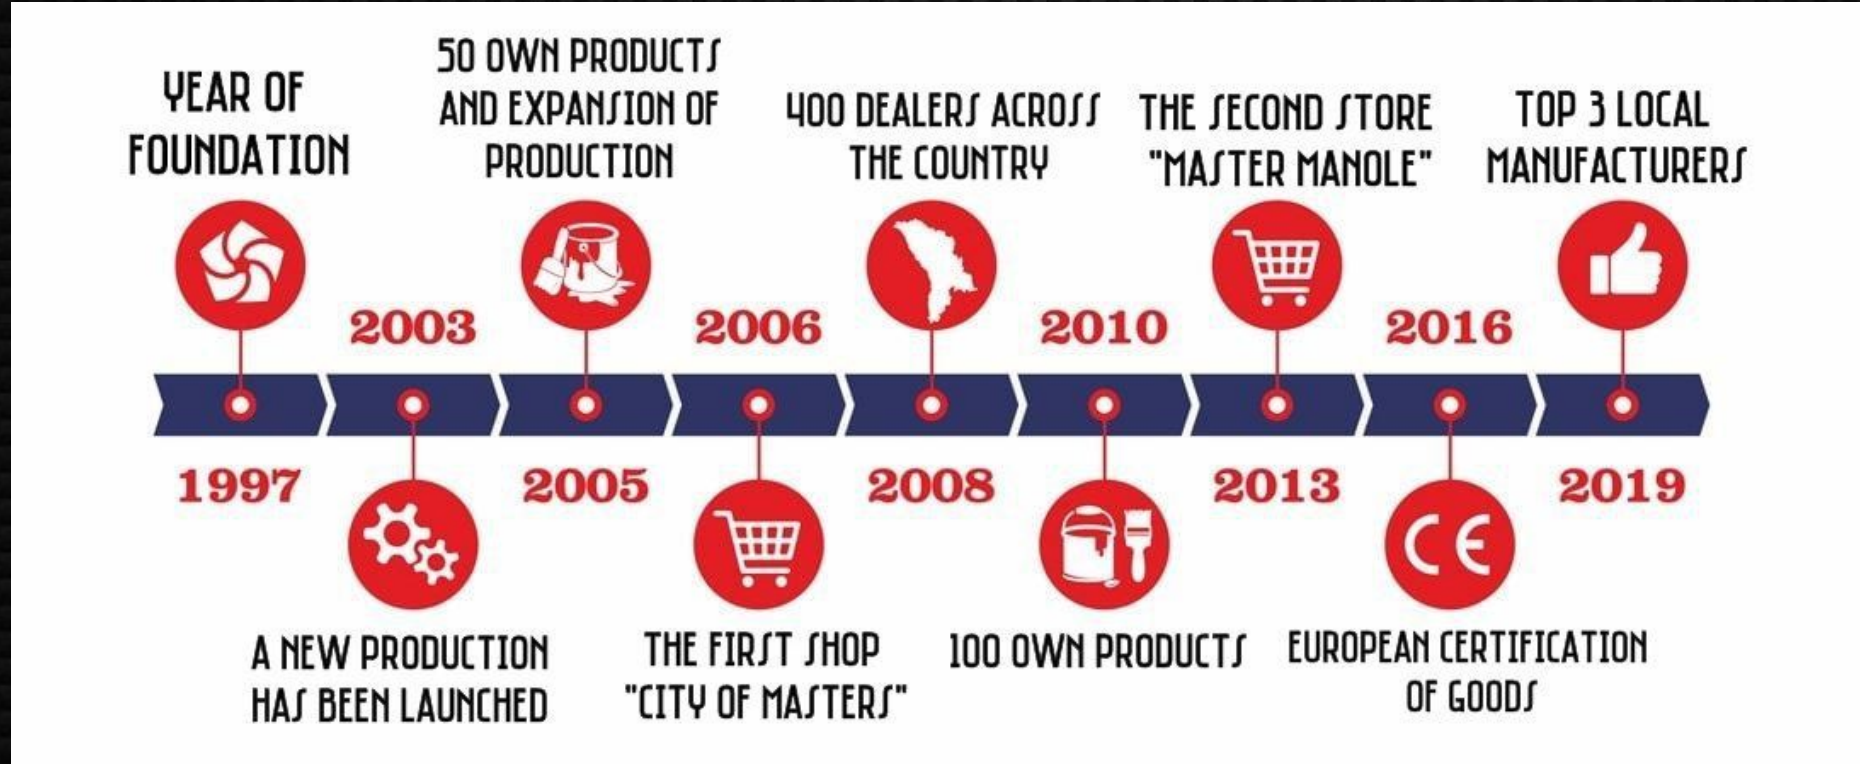

# HISTORY

SUPRATEN Group is a leader in the production of paint and varnish materials and dry building materials in Moldova.

SUPRATEN was founded in 1997.

# GERMAN TECHNOLOGIES

Repair and renovation materials and building mixes SUPRATEN are produced using German technology. At the request of SUPRATEN, German colleagues develop formulations of materials, which are then tested in Germany. All raw materials are imported from countries near and far abroad — Russia, Ukraine, Germany, Switzerland, Italy, Romania, Poland.

# RELIABLE PARTNERSHIP

SUPRATEN has an extensive dealer network, which includes more than 400 companies from all over Moldova and is always ready to cooperate with new partners.

SUPRATEN has many regular customers among construction companies and well-known enterprises in Moldova