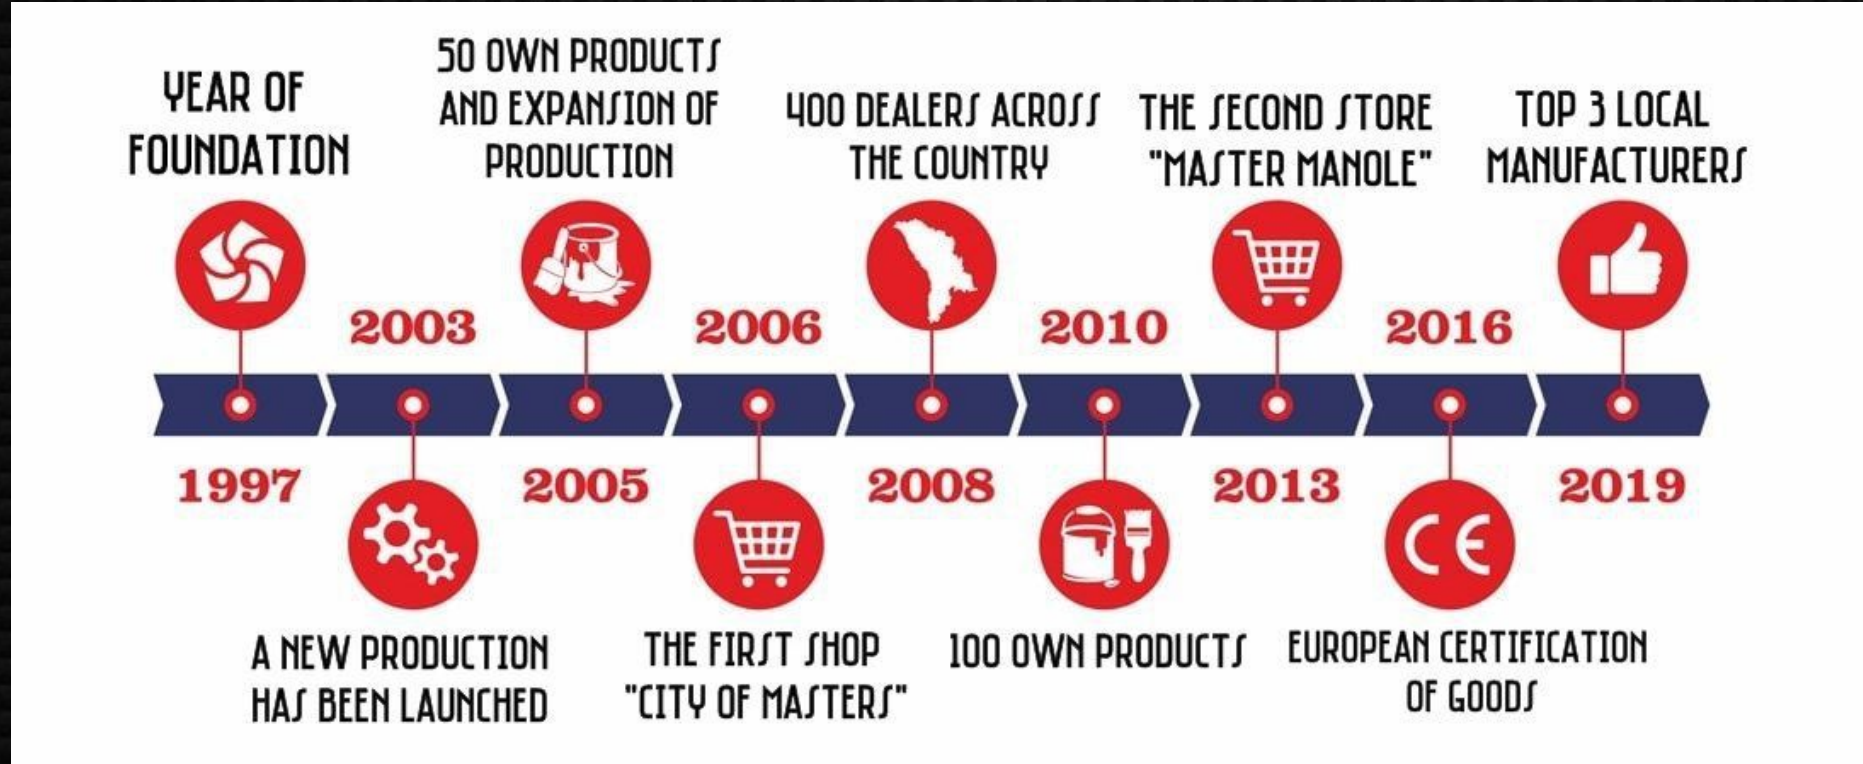

# HISTORY

SUPRATEN Group is a leader in the production of paint and varnish materials and dry building materials in Moldova.

SUPRATEN was founded in 1997.

# GERMAN TECHNOLOGIES

Repair and renovation materials and building mixes SUPRATEN are produced using German technology. At the request of SUPRATEN, German colleagues develop formulations of materials, which are then tested in Germany. All raw materials are imported from countries near and far abroad — Russia, Ukraine, Germany, Switzerland, Italy, Romania, Poland.

# RELIABLE PARTNERSHIP

SUPRATEN has an extensive dealer network, which includes more than 400 companies from all over Moldova and is always ready to cooperate with new partners.

SUPRATEN has many regular customers among construction companies and well-known enterprises in Moldova