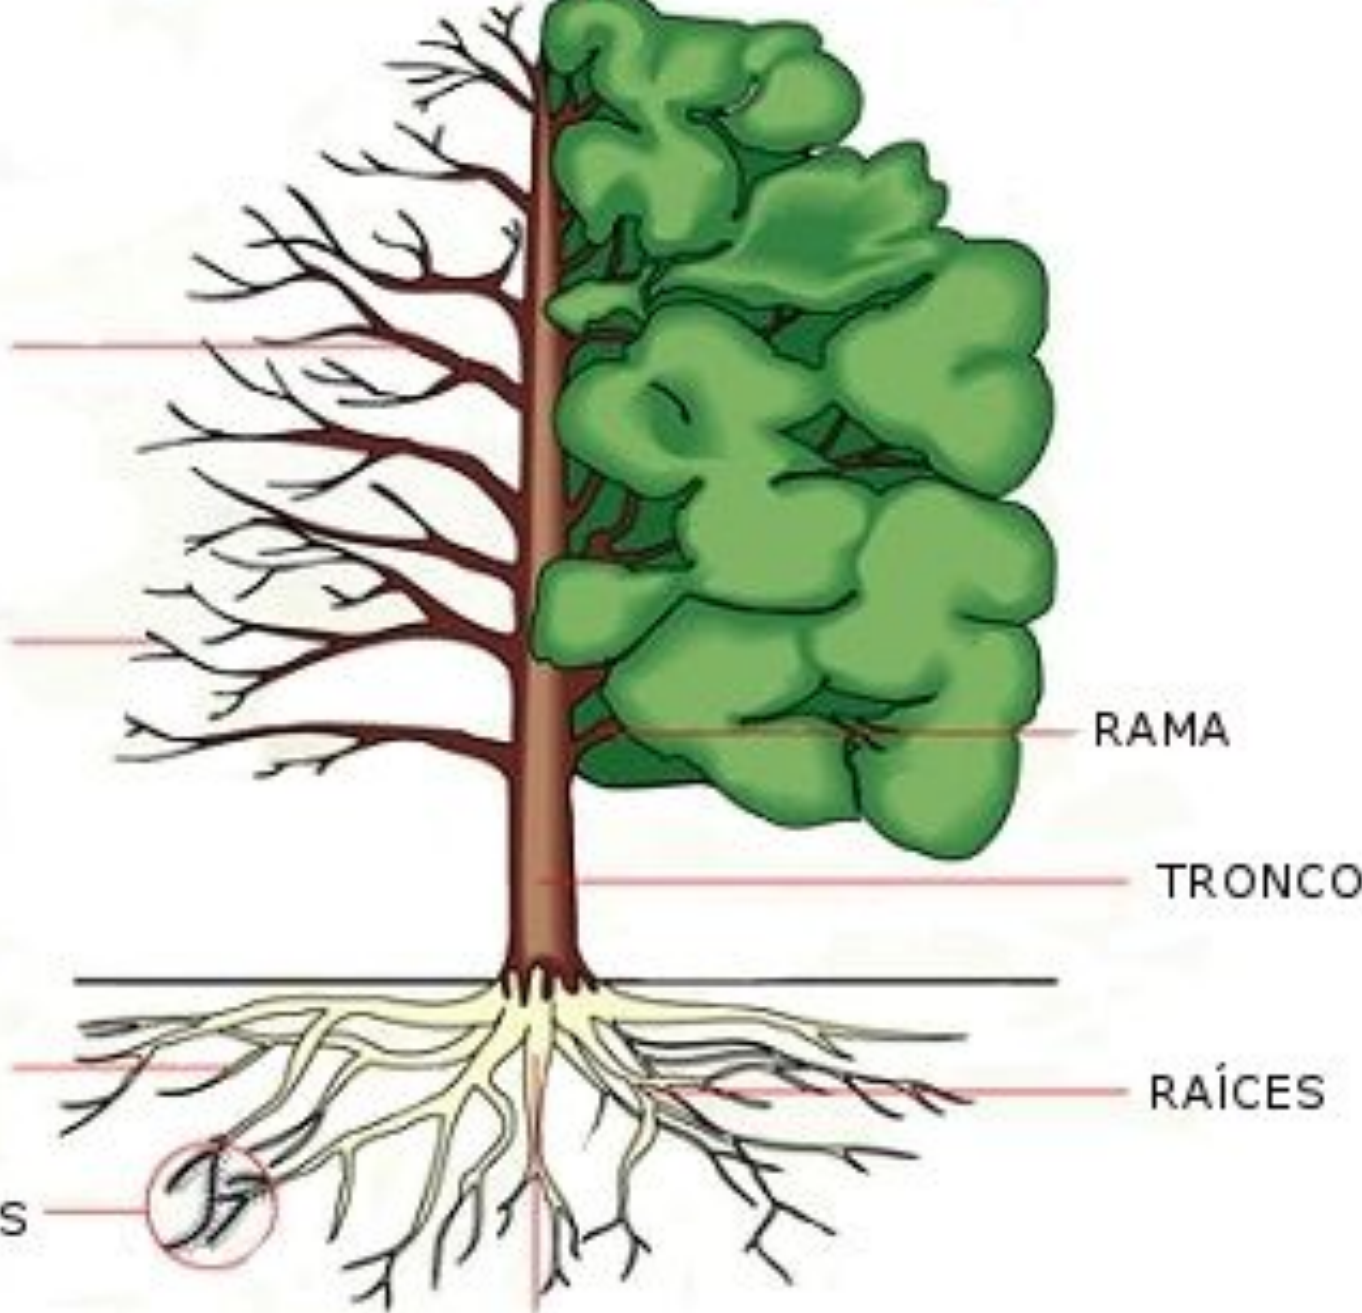

A dirt path winds through a dense forest. Sunlight filters through the trees, creating a dappled light effect on the path and the surrounding foliage. The trees are lush green, with some leaves showing hints of yellow and orange, suggesting an early autumn setting. The path is unpaved and appears to be a natural trail.

**ME GUSTA
LA NATURALEZA**

follaje

COPA

RAMA

RAMITAS

BASE DEL
TRONCO

RAMA

TRONCO

RAÍCES

RAÍCES

Experiencia

ramas

hojas

flor

fruto

tallo

tronco

raíces

El manzano da...

Manzanas

Rosa F.

El cerezo da...

Cerezas

El Castaño da...