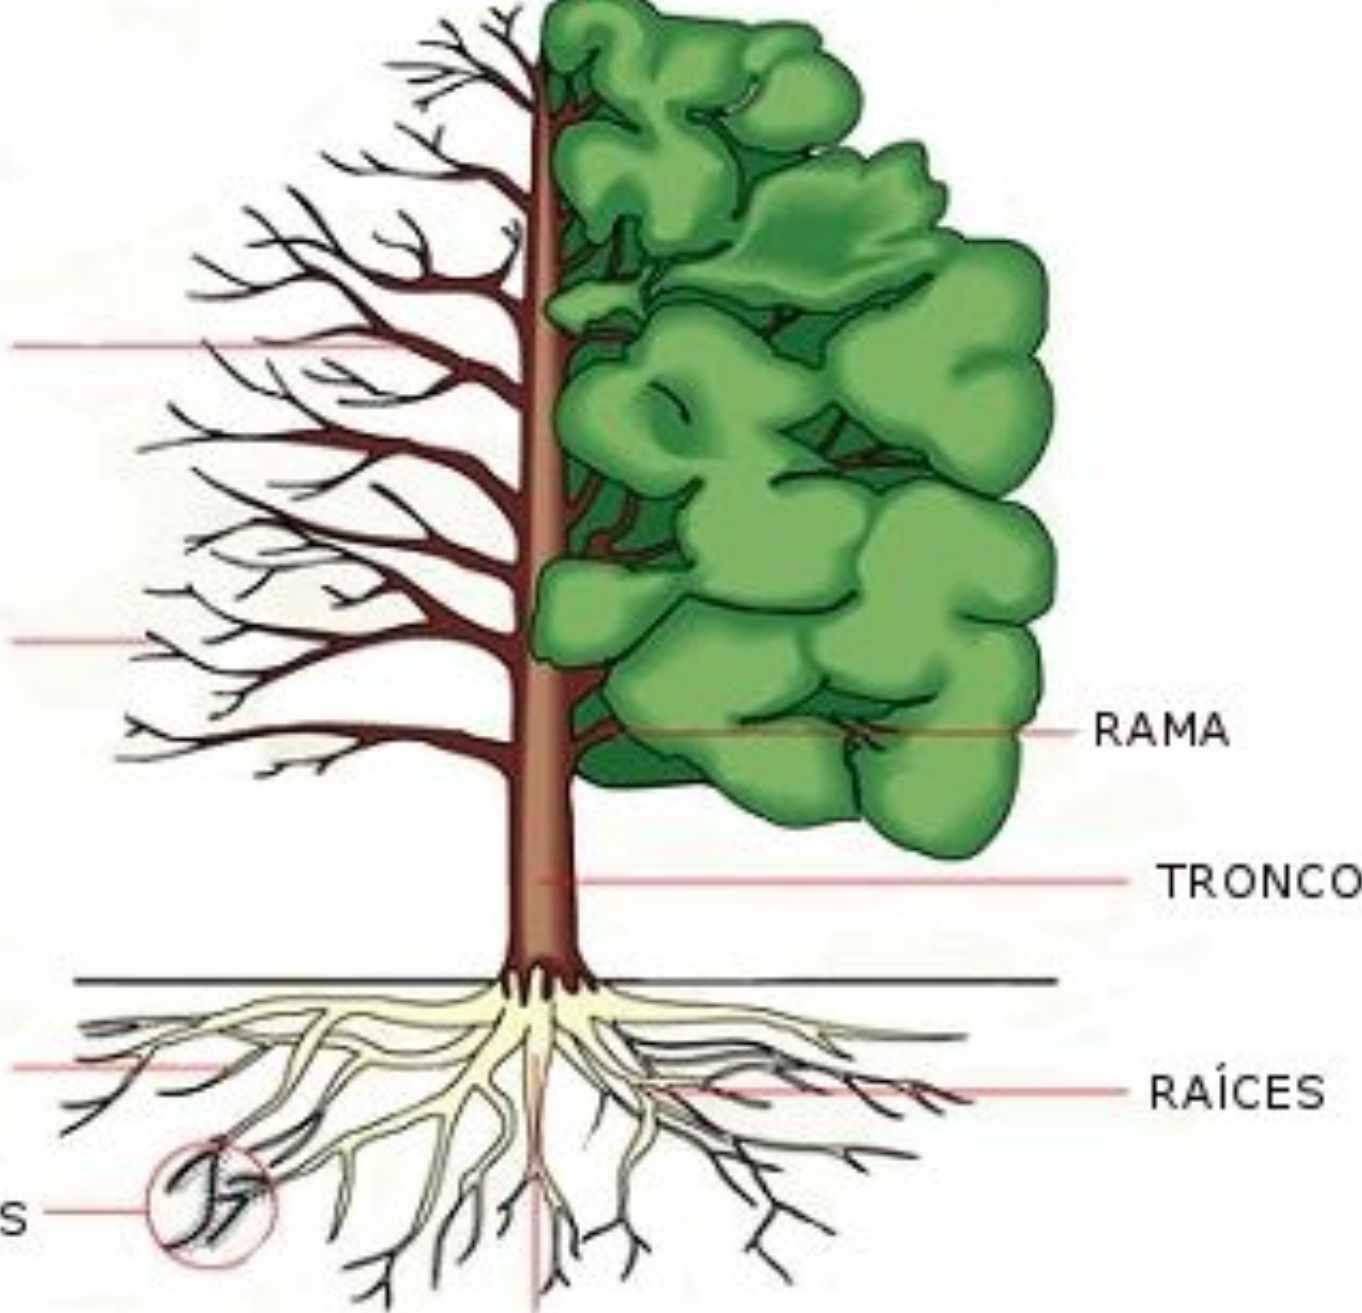

A dirt path winds through a dense forest. Sunlight filters through the trees, creating a dappled light effect on the path and the surrounding foliage. The trees are lush green, with some leaves showing hints of yellow and orange, suggesting an early autumn setting. The overall atmosphere is peaceful and natural.

**ME GUSTA  
LA NATURALEZA**

**follaje**

COPA

RAMA

RAMITAS

BASE DEL TRONCO

RAMA

TRONCO

RAÍCES

RAÍCES

Experiencia

ramas

hojas

flor

fruto

tallo

tronco

raíces