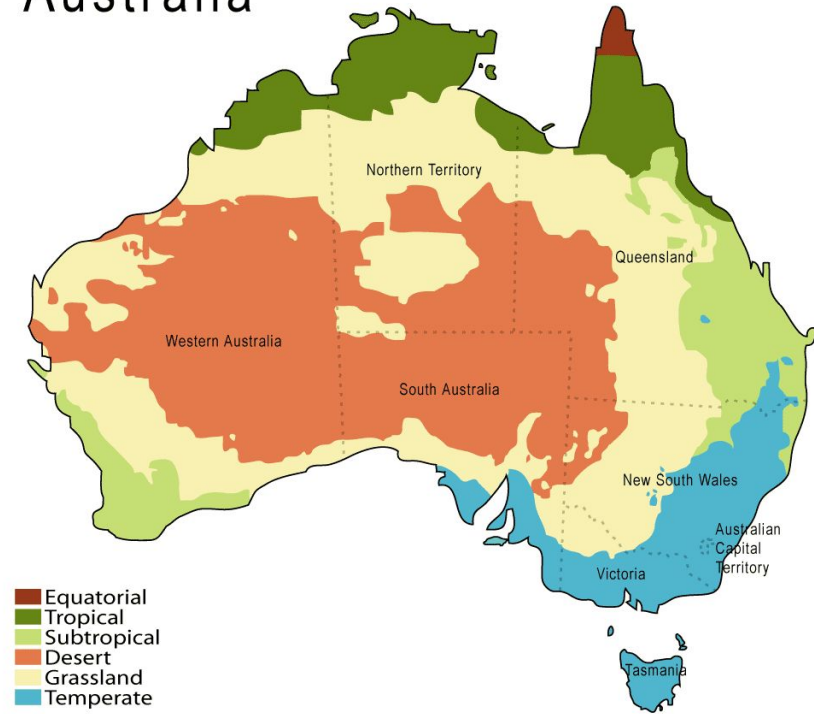

- Memorial to Victoria

waterfall Dudxasagar

sights

gate of India

museum of India

museum of princ Yelskiy

Canada

National symbols of Canada

The Niagara Falls

Niagara Falls forms the international border between Canada and the USA

The United States of America

The Stars and Stripes

Washington D.C.

America – “the melting pot”

American English

The Statue of Liberty, the Empire State and Chrysler Buildings

Mount Rushmore

Yellowstone National Park

Hollywood

Australia

Australia

Flag

The flag of Australia is blue. There is the flag of Great Britain in the upper left corner. There are six white stars on the flag.

Canberra

Canberra is the capital city of Australia. There are many monuments and museums.

Here are some of them...

The Australian War Memorial

The National Gallery of Australia

The National Museum of Australia