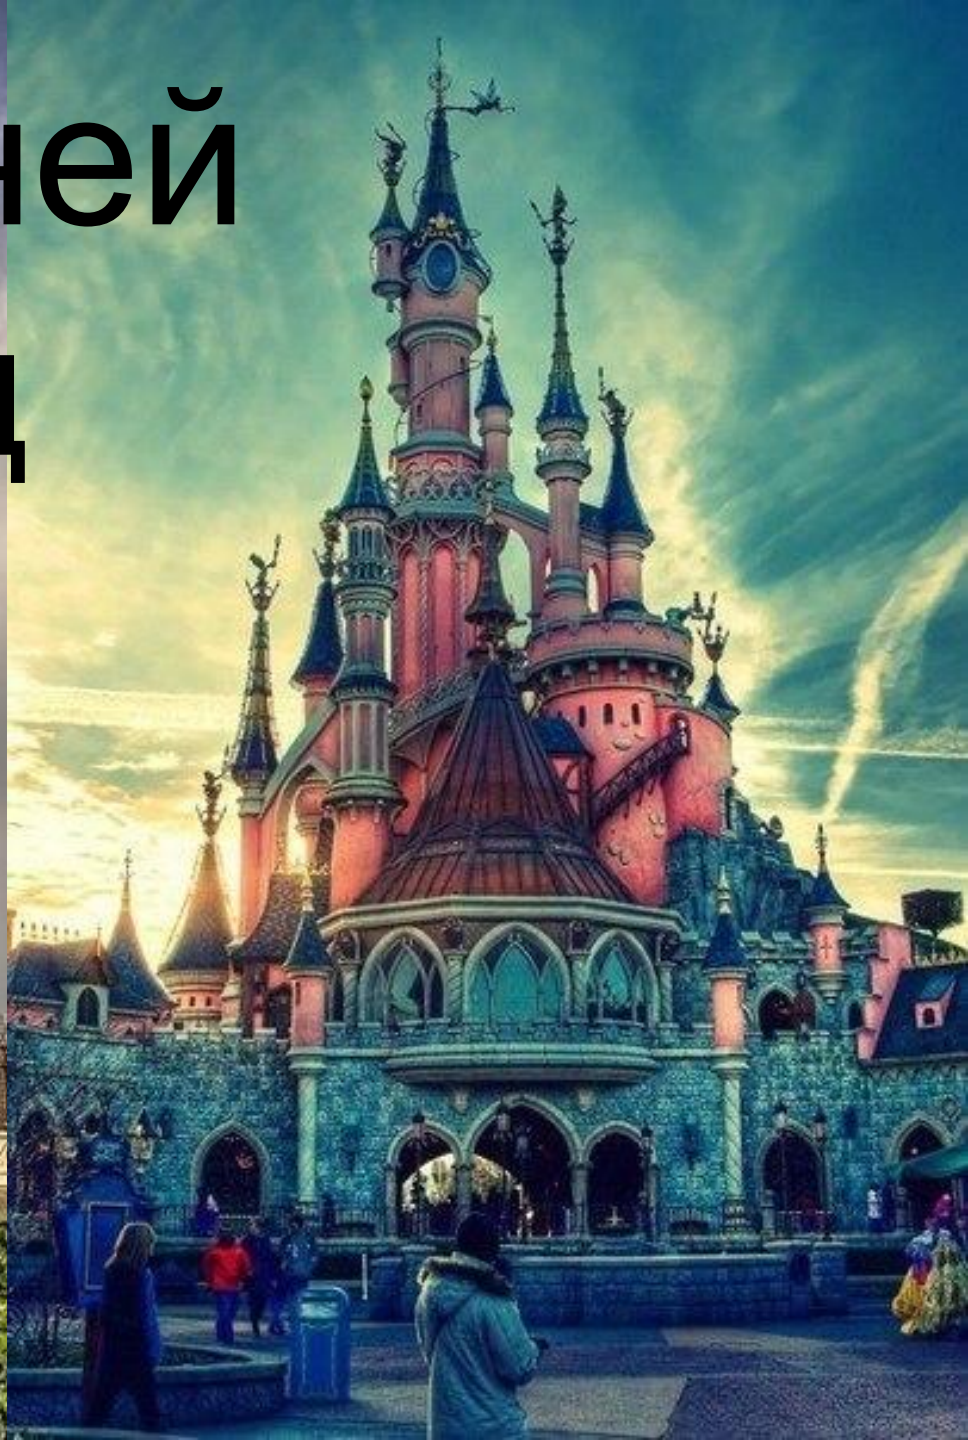

Дисней ленд

Замок

Ланжэ

Мост Бир-Хакейм

Эйфелева башня

Нотр-Дам де Пари

Церковь Святого Августина

Нормандия

Замок Фонтенбло

Французские
Альпы

Musee D'orsay

Виадук Мийо

La Defen se

LA SAMARITAINE

A photograph of the Eiffel Tower in Paris, France, illuminated at night. The tower is the central focus, glowing with golden lights against a dark, purple, and pinkish sky. The base of the tower is visible, showing the archway and some surrounding structures. The foreground is dark, with some trees and streetlights visible on the left and right sides. The text "Bienvenue en France" is overlaid in a white, elegant script font across the middle of the image.