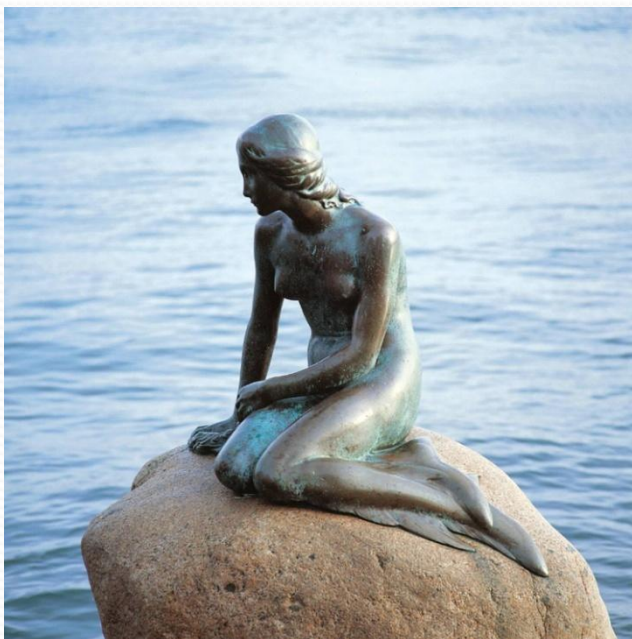

Королевство Дания

- Небольшое королевство на полуострове Ютландия
- Столица – Копенгаген, крупнейший порт Скандинавии
- Население – 5 млн чел. (2014)
- Родина Г.Х. Андерсена, автора «Русалочки»