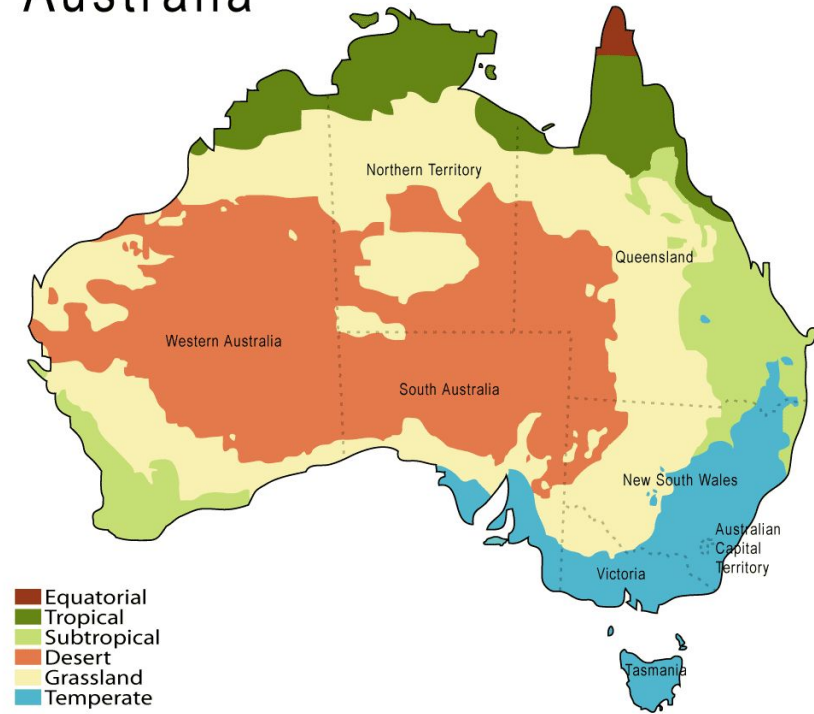

- Memorial to Victoria

waterfall Dudxsagar

sights

gate of India

museum of India

museum of princ Yelskiy

Canada

National symbols of Canada

The Niagara Falls

Niagara Falls forms the international border between Canada and the USA

The United States of America

The Stars and Stripes

Washington D.C.

America – “the melting pot”

American English

The Statue of Liberty, the Empire State and Chrysler Buildings

Mount Rushmore

Yellowstone National Park

Hollywood

Australia

Australia

Flag

The flag of Australia is blue. There is the flag of Great Britain in the upper left corner. There are six white stars on the flag.

Canberra

Canberra is the capital city of Australia. There are many monuments and museums.

Here are some of them...

The Australian War Memorial

The National Gallery of Australia

The National Museum of Australia