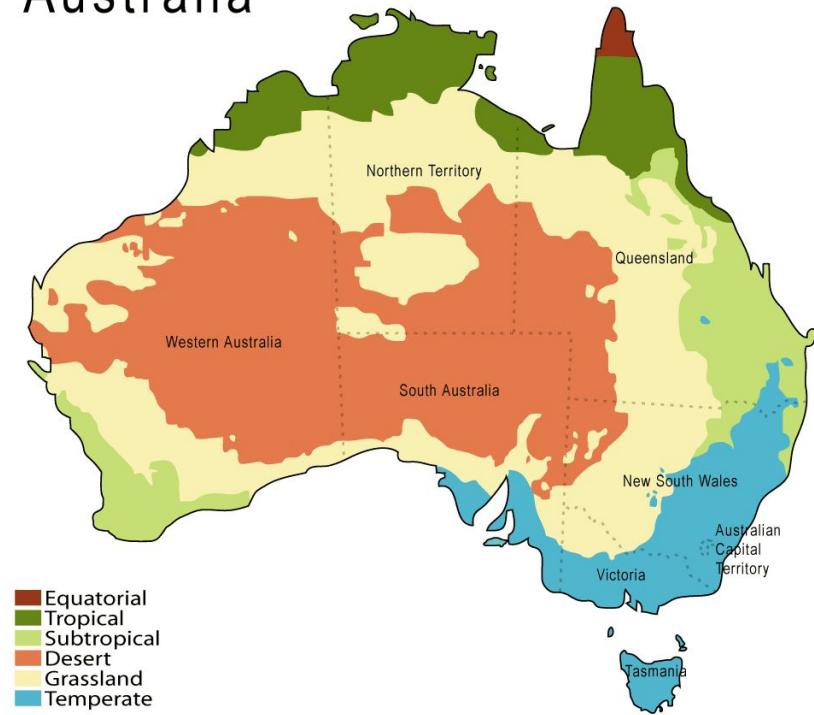

- Memorial to Victoria

waterfall Dudxsasagar

sights

gate of India

museum of India

museum of princ Yelskiy

Canada

National symbols of Canada

The Niagara Falls

Niagara Falls forms the international border between Canada and the USA

The United States of America

The Stars and Stripes

Washington D.C.

America – “the melting pot”

American English

The Statue of Liberty, the Empire State and Chrysler Buildings

Mount Rushmore

Yellowstone National Park

Hollywood

Australia

Australia

Flag

The flag of Australia is blue. There is the flag of Great Britain in the upper left corner. There are six white stars on the flag.

Canberra

Canberra is the capital city of Australia. There are many monuments and museums.

Here are some of them...

The Australian War Memorial

The National Gallery of Australia

The National Museum of Australia