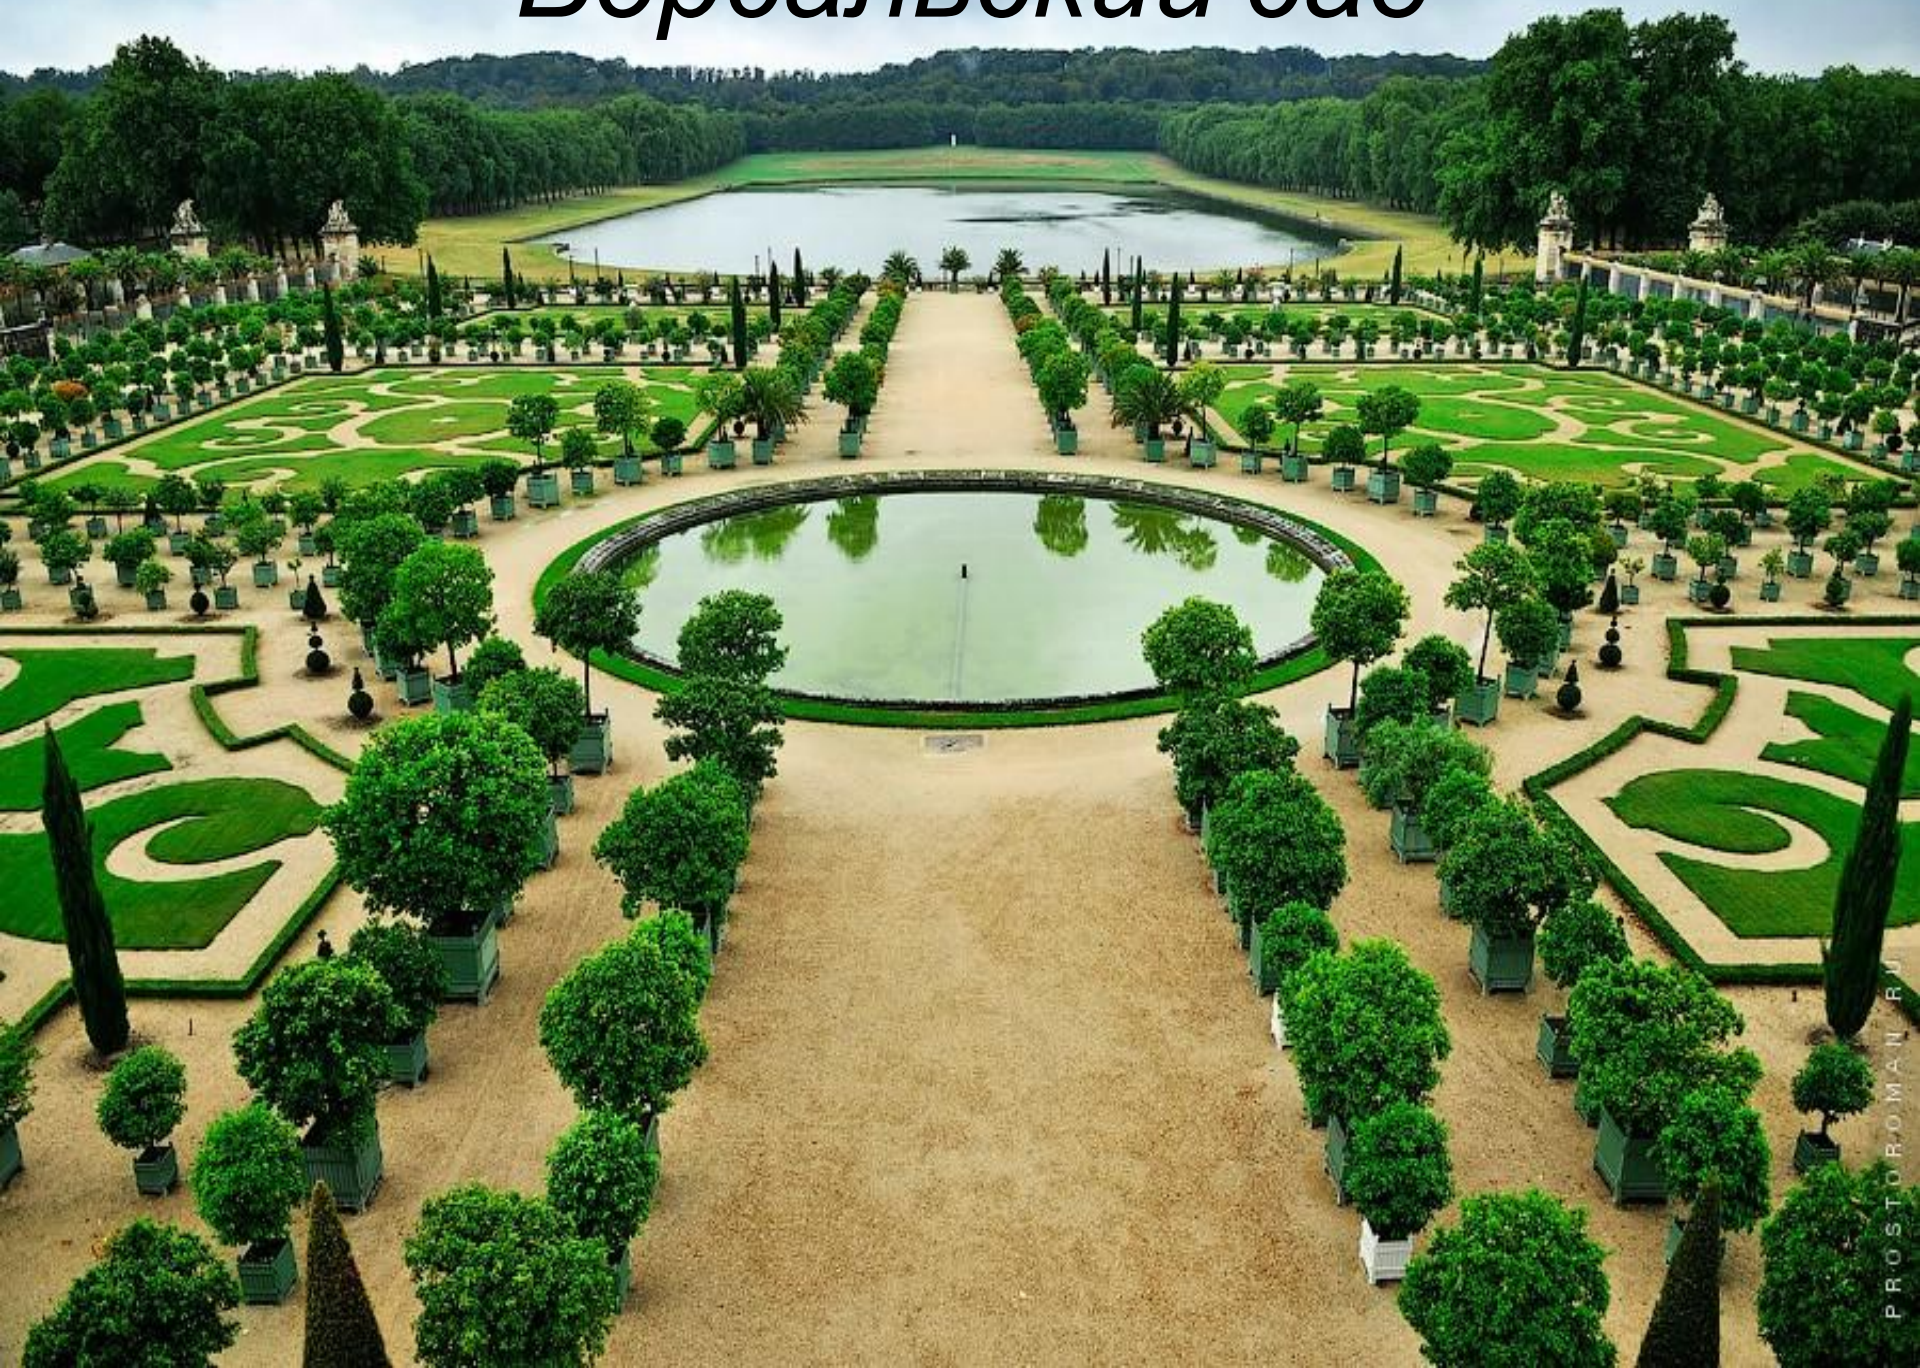

Франция

Я

Т р и у м ф а л ь н а я а р к а

Елисейские поля

Версальский дворец

Версальский сад

Лувр

Гранд-опера

Дисней ленд

Замок

Ланжэ

Мост Бир-Хакейм

Эйфелева башня

Нотр-Дам де Пари

Церковь Святого Августина

Нормандия

Замок Фонтенбло

Французские
Альпы

Musee D'orsay

Виадук Мийо

La Defen se

Стена любви

A wall covered in multilingual love messages. The text is written in various languages including English, French, Spanish, Italian, German, Russian, Chinese, Hindi, and many others. Some visible phrases include:

LA SAMARITAINE

A photograph of the Eiffel Tower in Paris, France, illuminated at night. The tower is the central focus, glowing with golden lights against a dark, purple, and pinkish sky. The base of the tower is visible, showing the archway and some surrounding structures. The foreground is dark, with some trees and streetlights visible on the left and right sides. The text "Bienvenue en France" is overlaid in a white, elegant script font across the middle of the image.