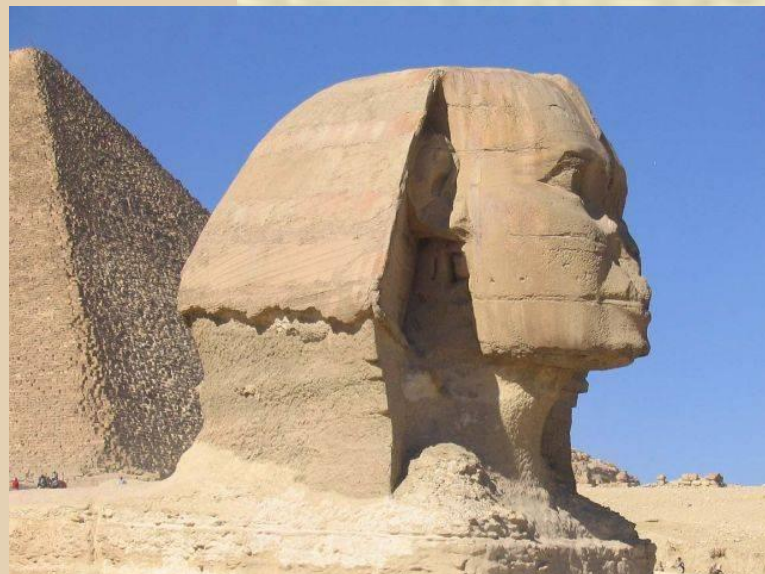

Пропорции комплекса больших пирамид в Гизе