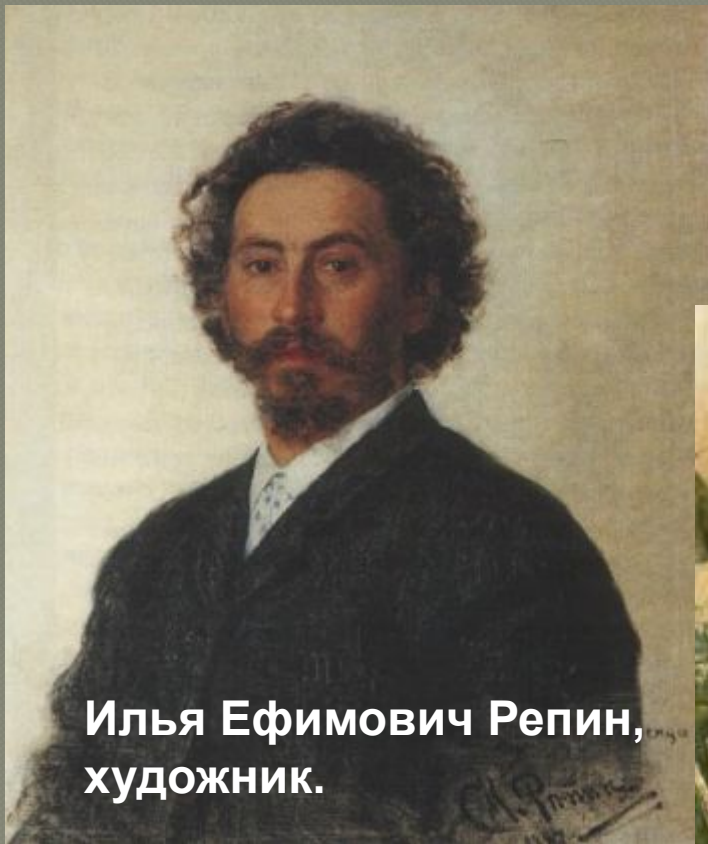

Друзьями А.П.Чехова были

Илья Ефимович Репин,
художник.

Лев Николаевич Толстой,
великий русский писатель.

«Мне он (Чехов) казался
несокрушимым силачом по
складу тела и души».