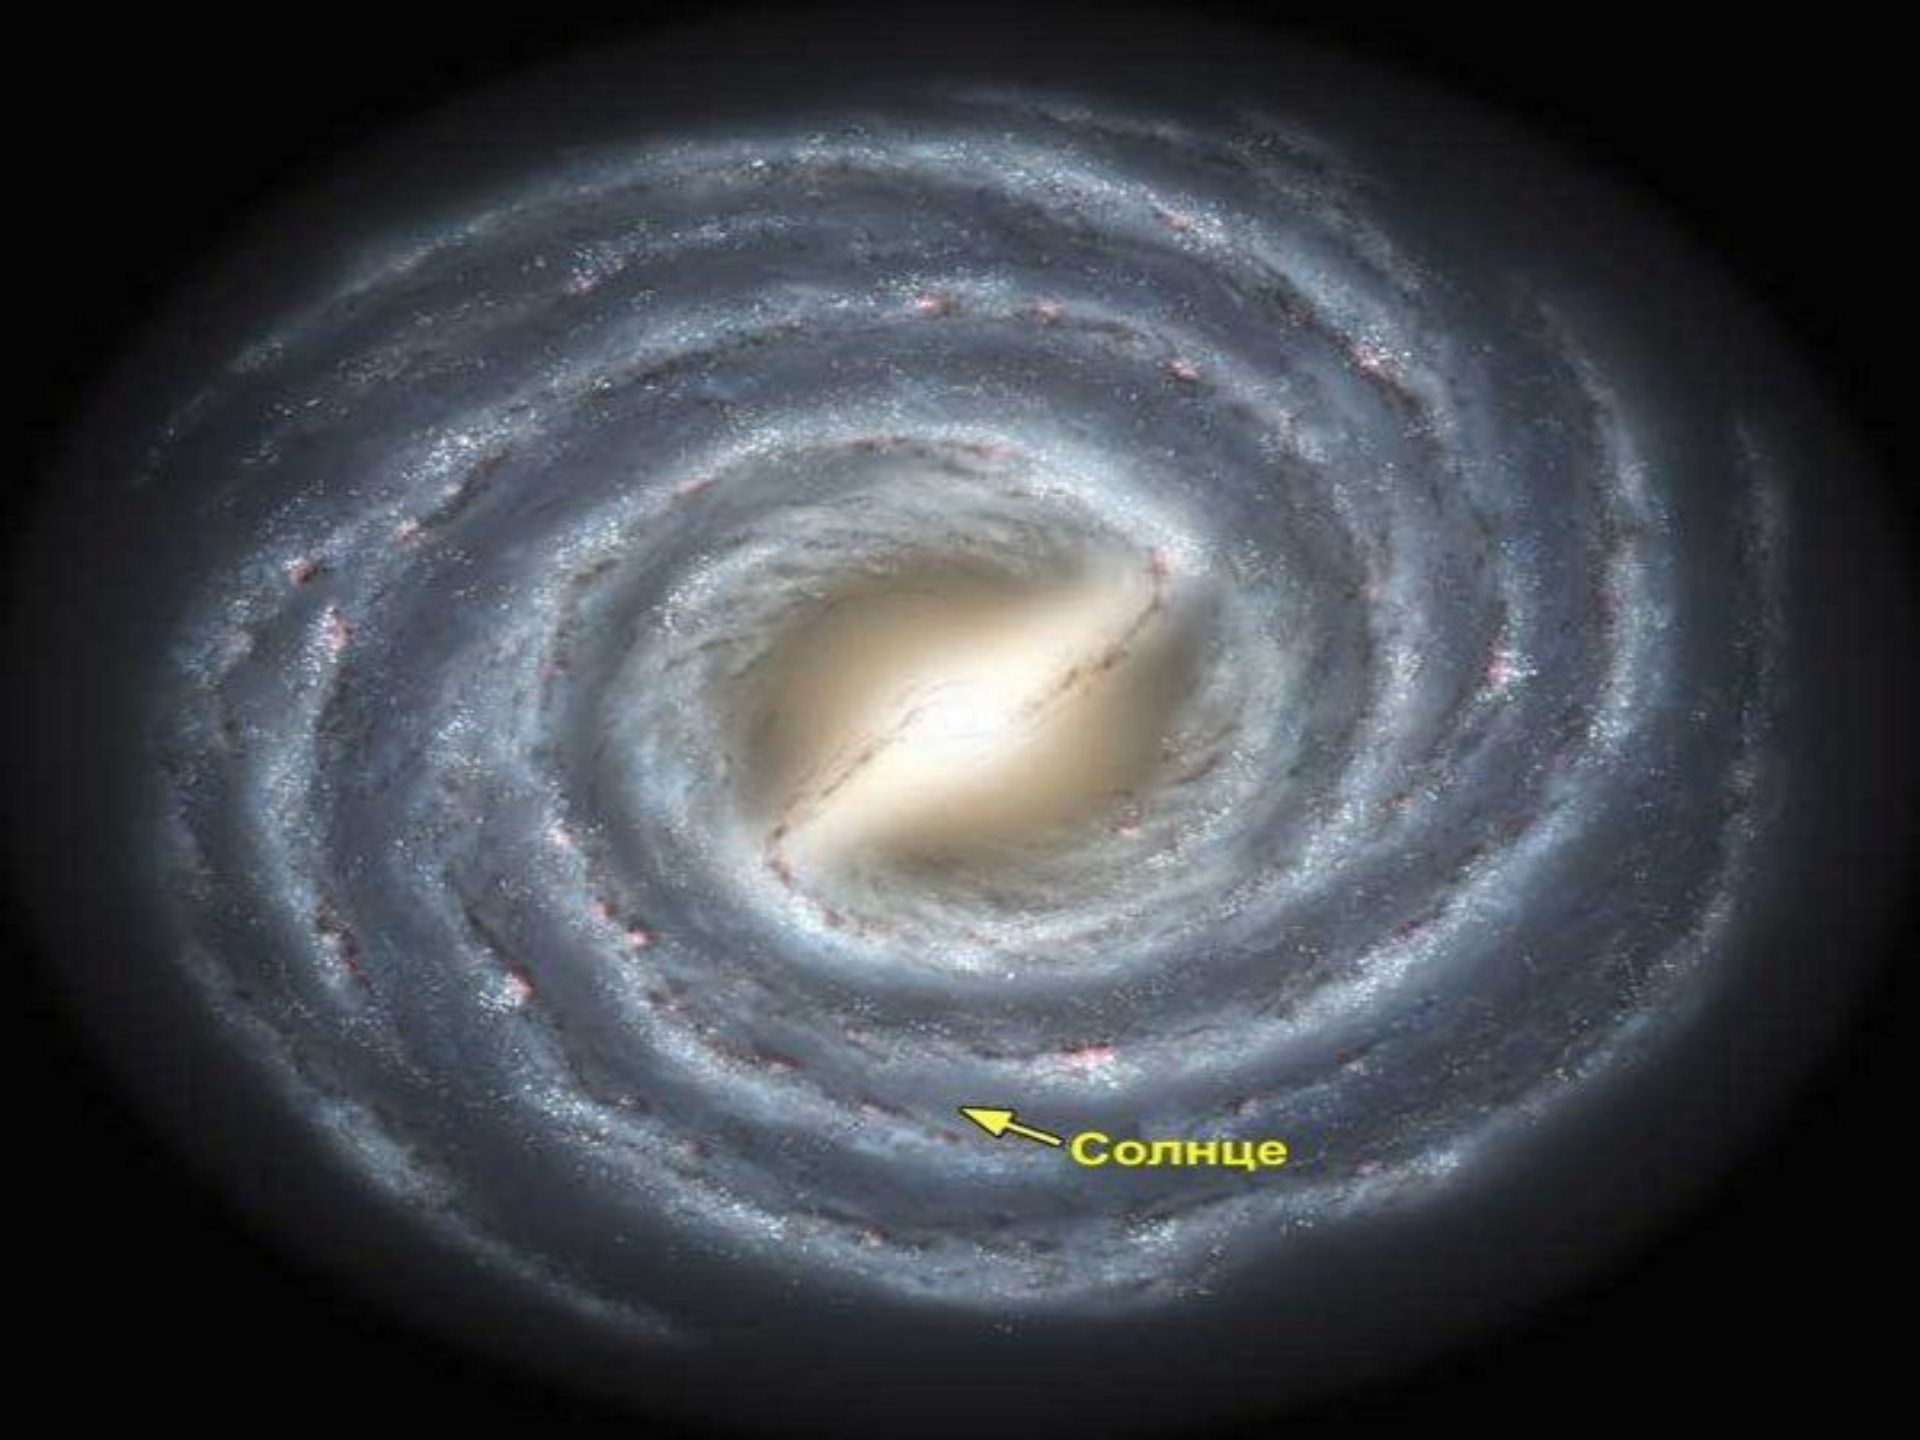

**Как завораживает звездное небо...**

A vast field of stars, primarily in shades of blue and white, scattered across a dark, black background. The stars vary in size and brightness, creating a rich, textured appearance. The overall effect is one of a deep, starry night sky.

# Звезда - карлик

**Звезда -  
ГИГАНТ**

# **Двойная звезда**

**Звезда -  
пульсар**

Солнце