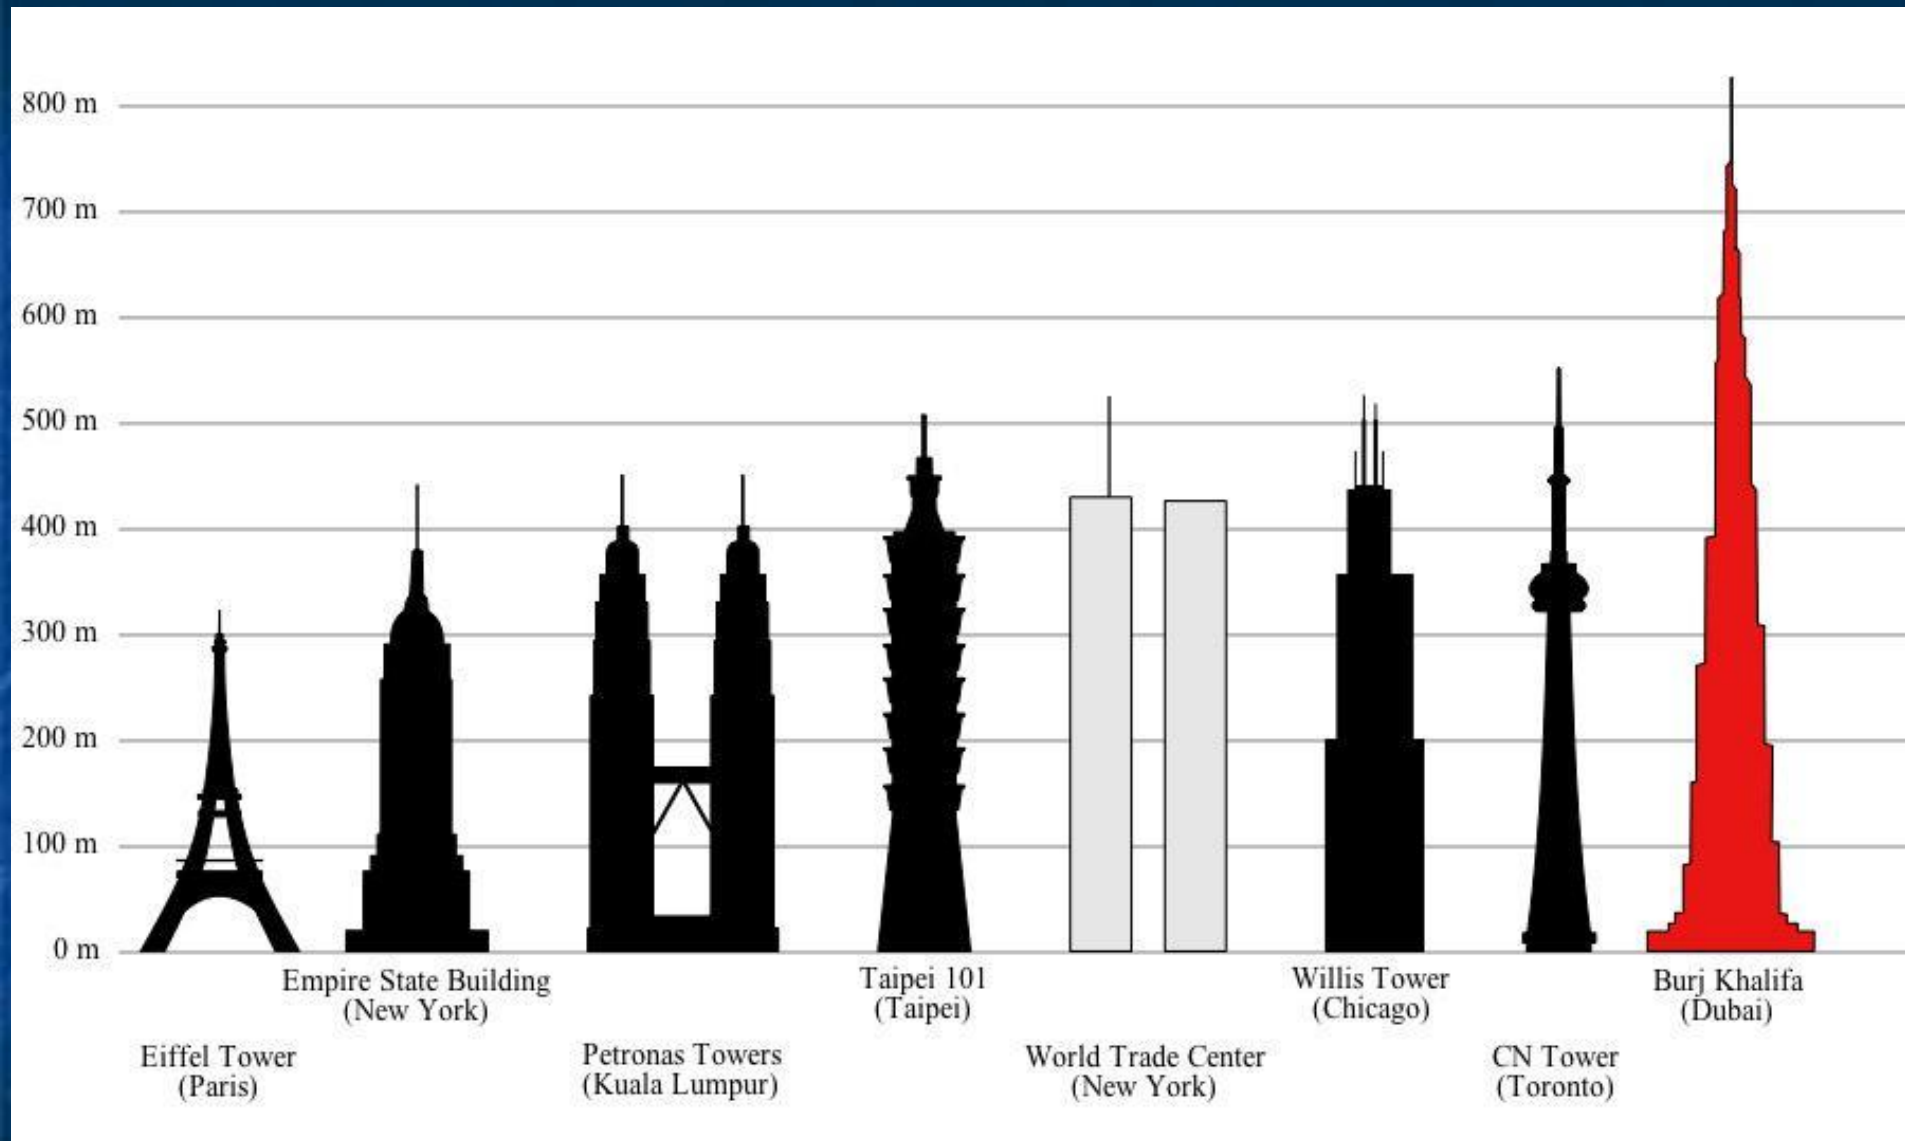

Empire State Building

**Landmark
skyscraper**

Location

on Our
ance
struction

Observatory
tickets
this way

construction

BUGAGA

W&H
PROPERTIES

**To 86th Floor
Observatory**

EMERIT
STATE
BUILDING
OBSERVATORY

large broadcast tower