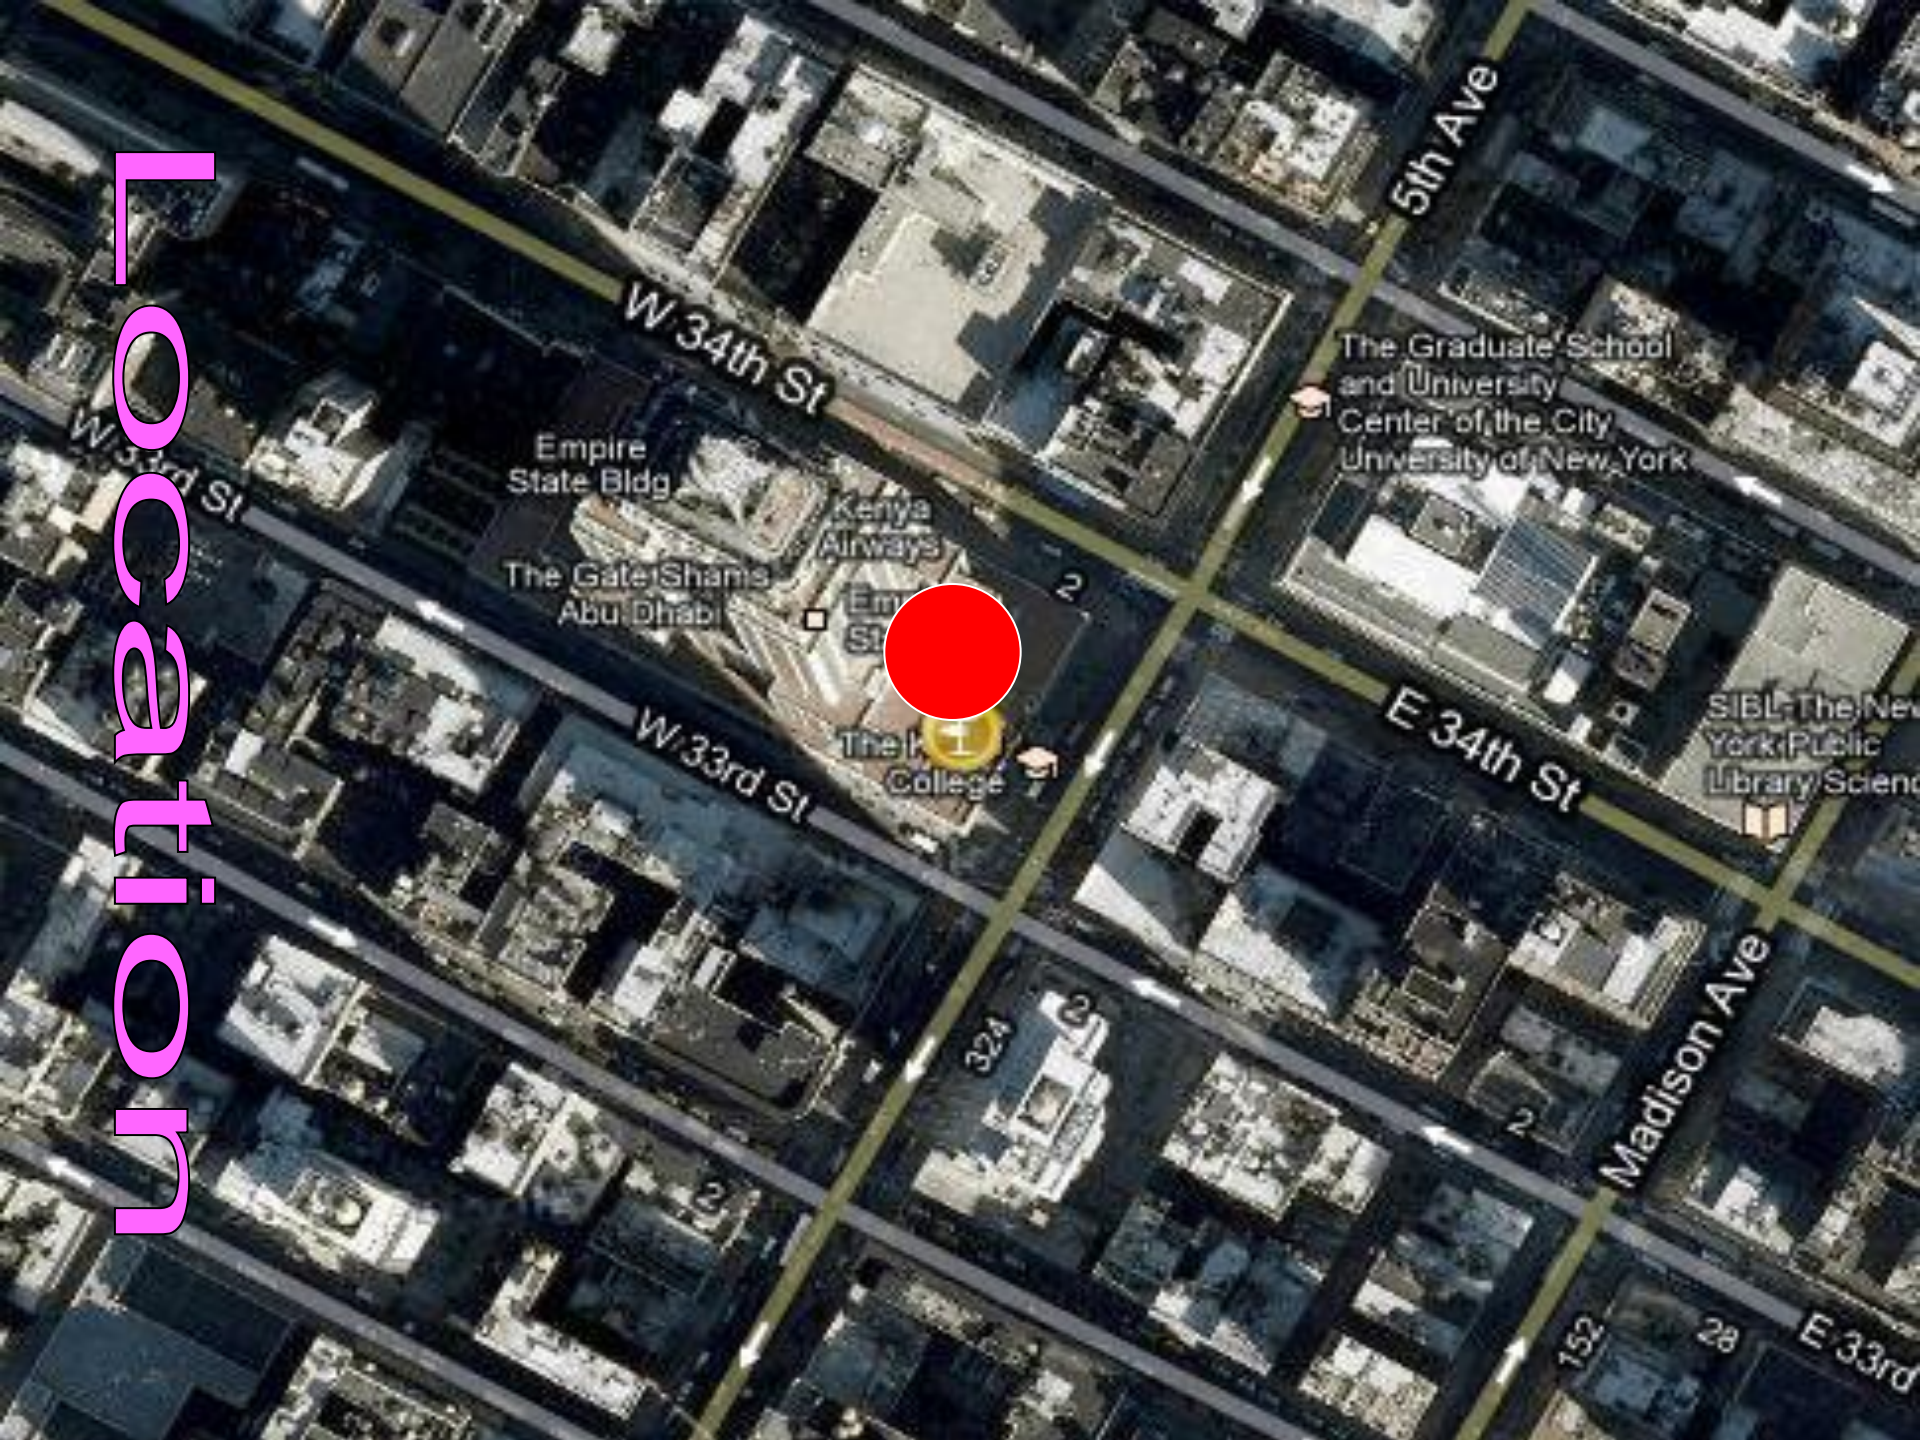

Empire State Building

**Landmark
skyscraper**

Location

EMPIRE STATE

ALGER H. SPOFFORD
ARCHITECT
JACKSON L. LORIE
ENGINEER
BUILT BY THE EMPIRE STATE
BUILDING CORPORATION
INCORPORATED IN NEW YORK
ON OCTOBER 12, 1931
DESIGNED BY ALGER H. SPOFFORD
AND JACKSON L. LORIE
ERECTED BY THE EMPIRE STATE
BUILDING CORPORATION
INCORPORATED IN NEW YORK
ON OCTOBER 12, 1931

on Our
ance
struction

Observatory
tickets
this way

construction

BUGAGA

W&H
PROPERTIES

**To 86th Floor
Observatory**

EMERIT
STATE
BUILDING
OBSERVATORY

large broadcast tower