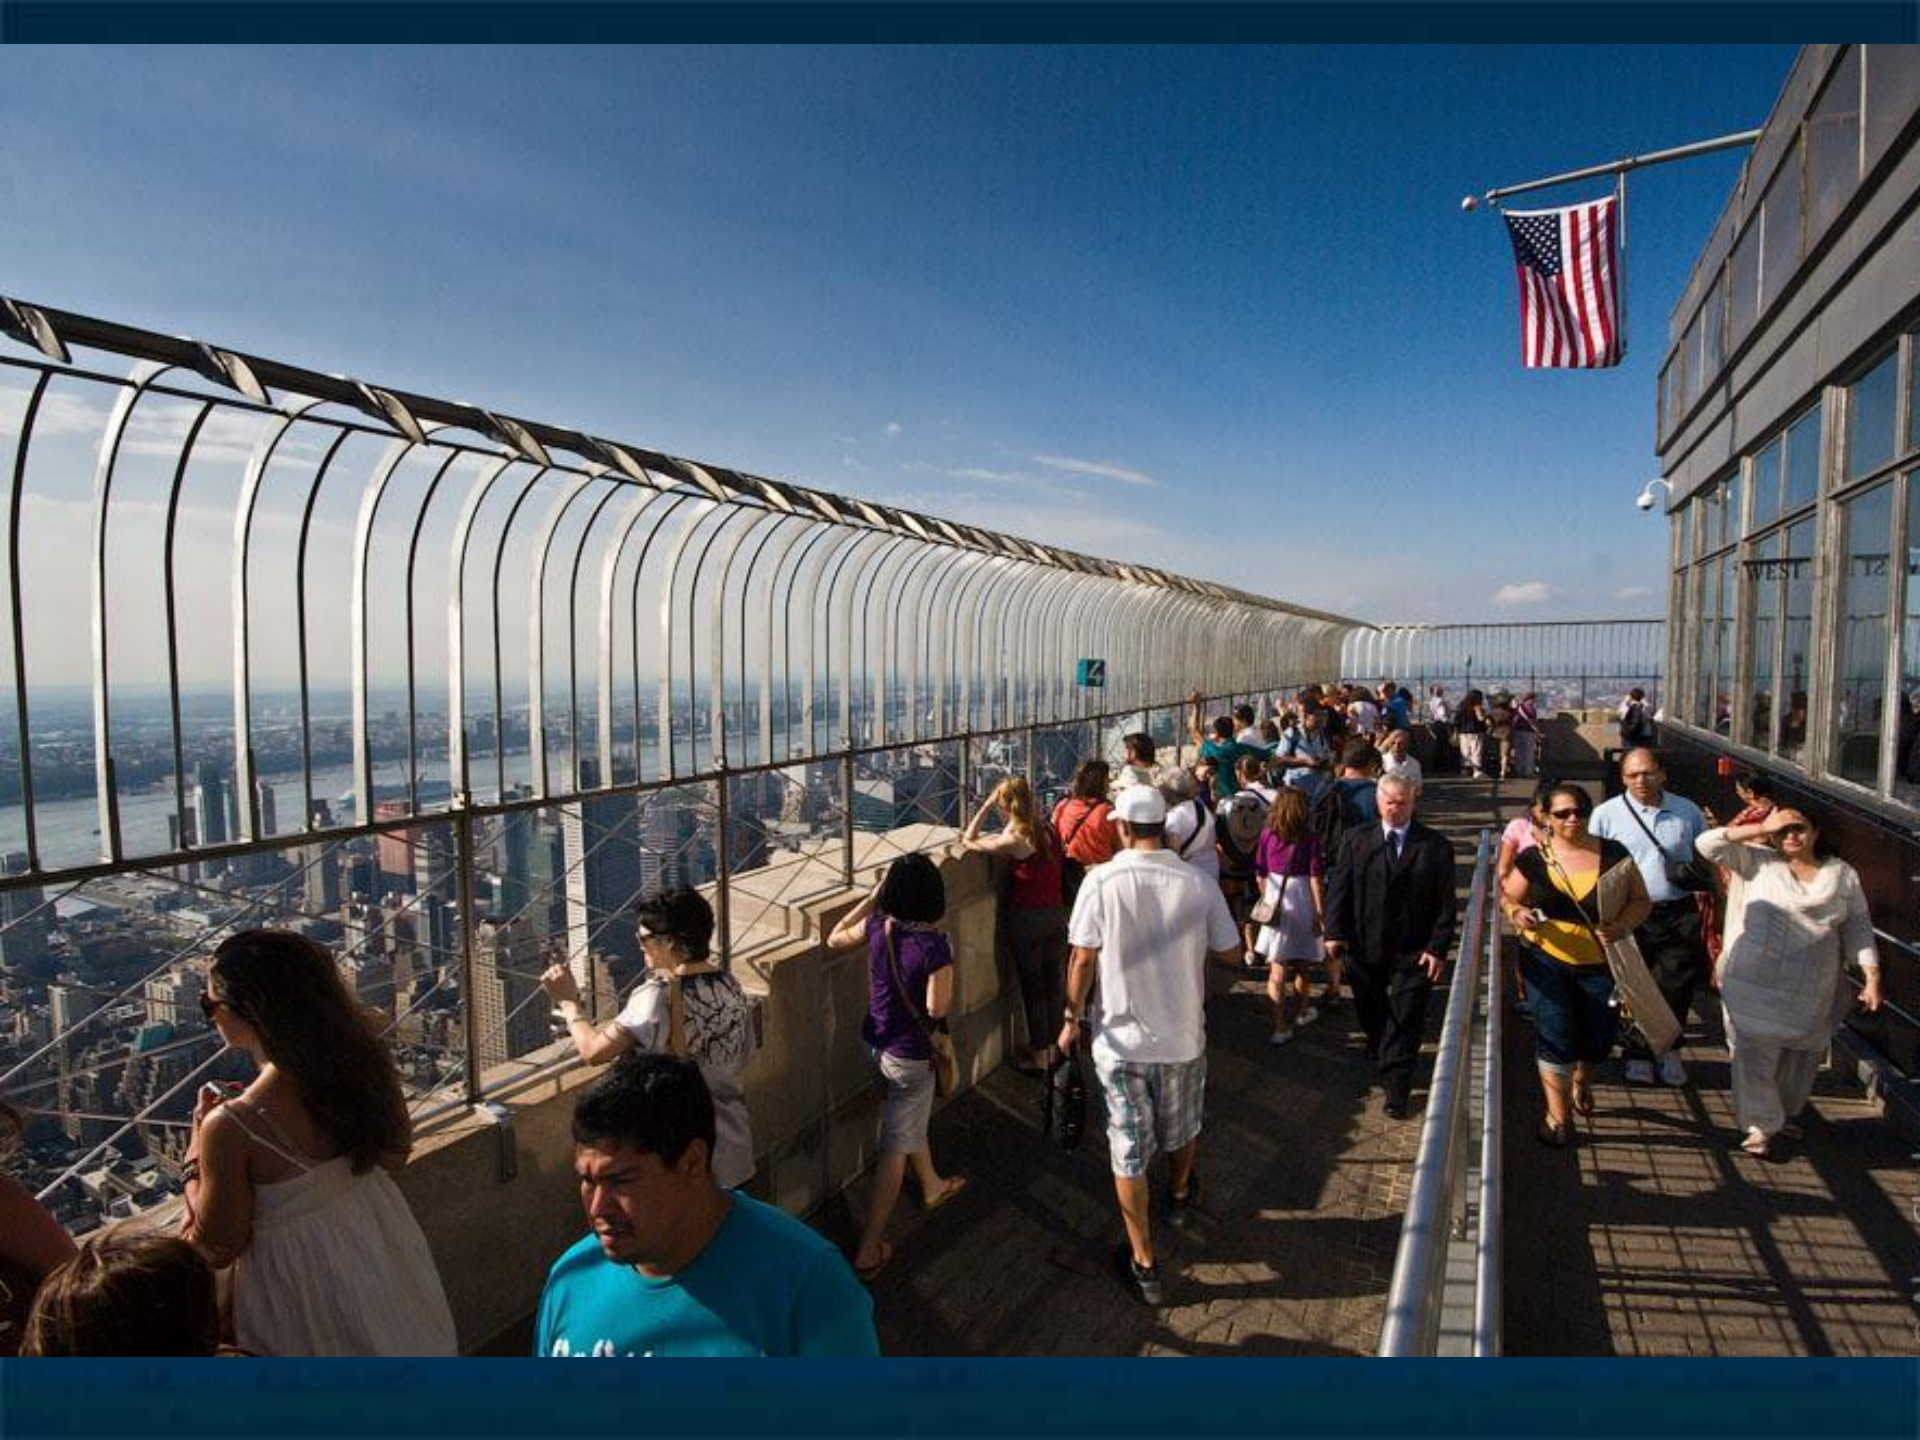

Empire State Building

**Landmark
skyscraper**

Location

construction

W&H
PROPERTIES

**To 86th Floor
Observatory**

EMERIT
STATE
ELEVATOR
CONSERVATORY

large broadcast tower