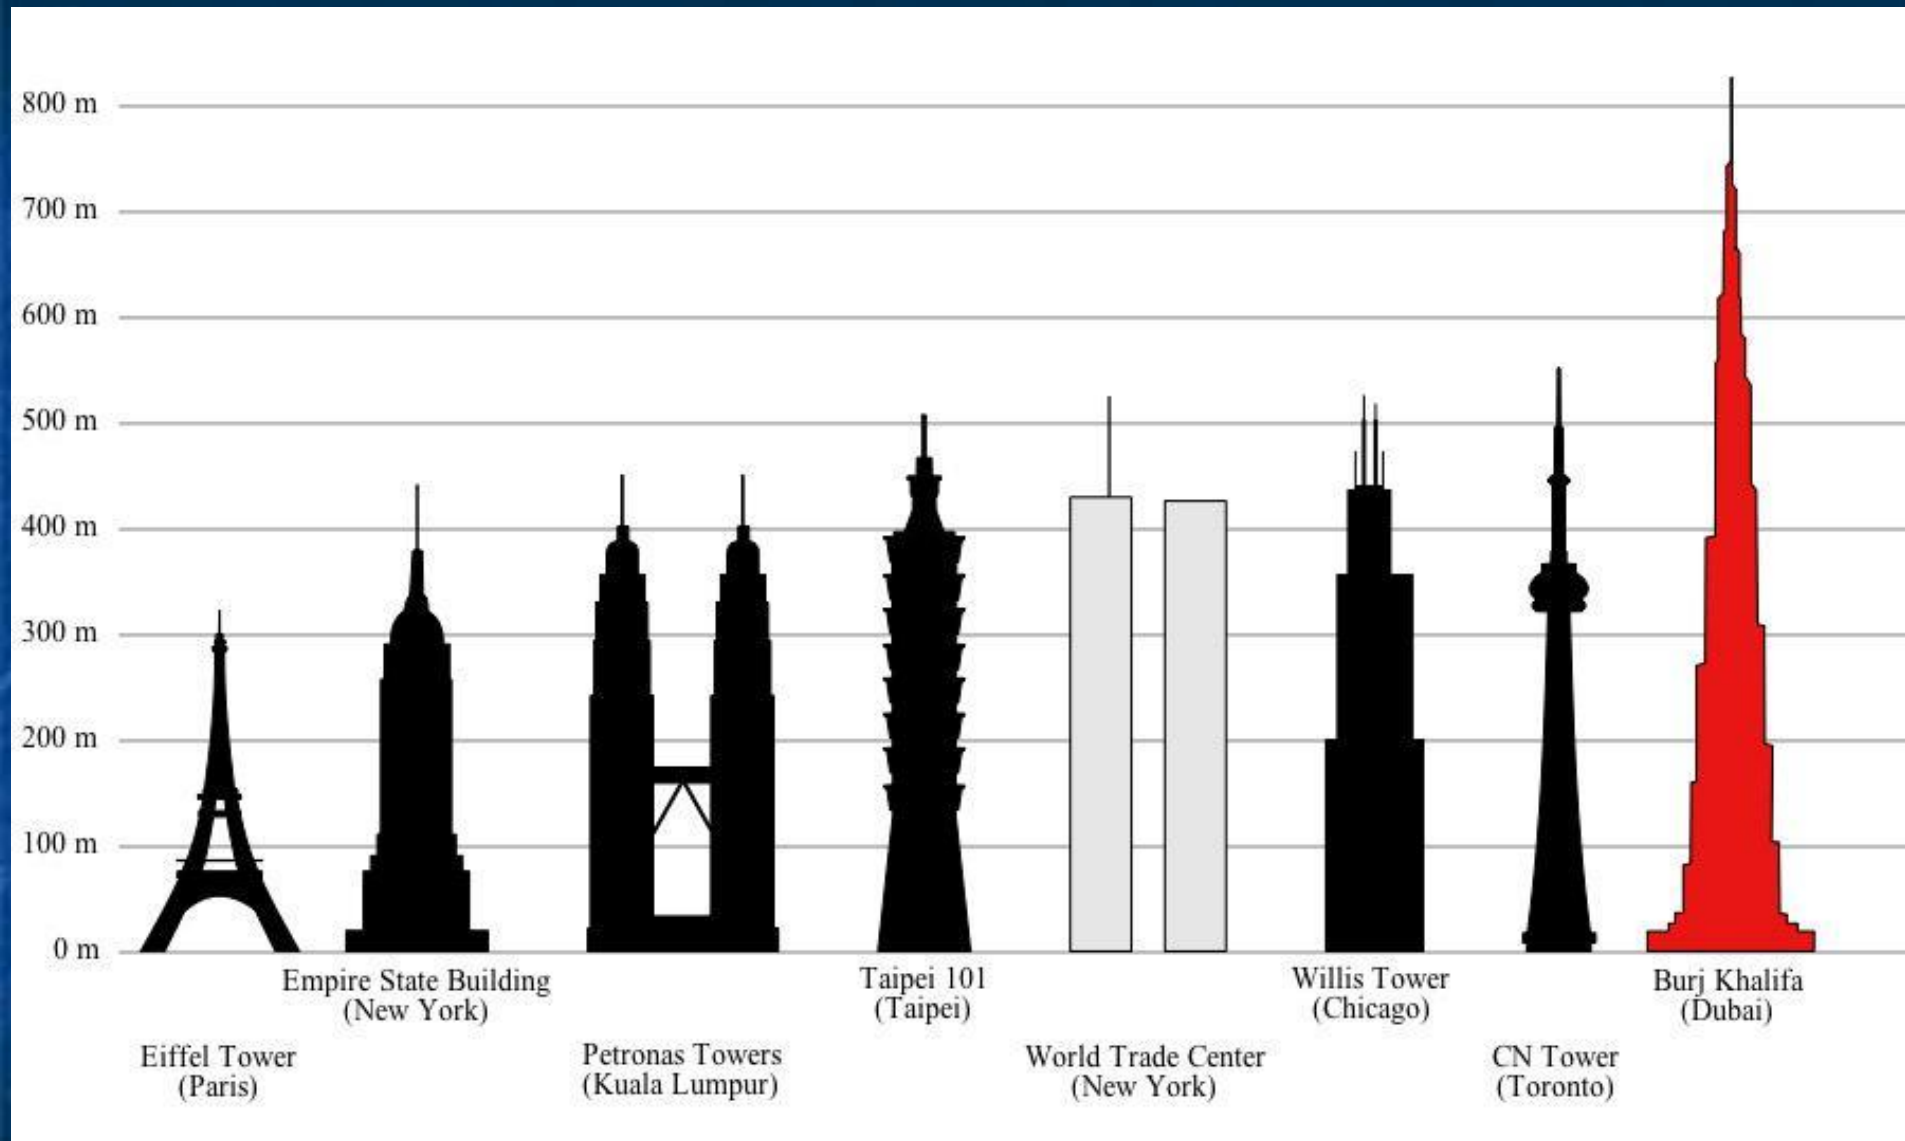

Empire State Building

**Landmark
skyscraper**

Location

EMPIRE STATE

ALGER H. SPOFFORD
ARCHITECT
JACKSON L. LORIE
ENGINEER
BUILT BY THE EMPIRE STATE
BUILDING CORPORATION
INCORPORATED IN NEW YORK
ON OCTOBER 12, 1931
DESIGNED BY ALGER H. SPOFFORD
AND JACKSON L. LORIE
ERECTED BY THE EMPIRE STATE
BUILDING CORPORATION
INCORPORATED IN NEW YORK
ON OCTOBER 12, 1931

on Our
ance
struction

Observatory
tickets
this way

construction

BUGAGA

W&H
PROPERTIES

**To 86th Floor
Observatory**

EMERIT
STATE
BUILDING
OBSERVATORY

large broadcast tower