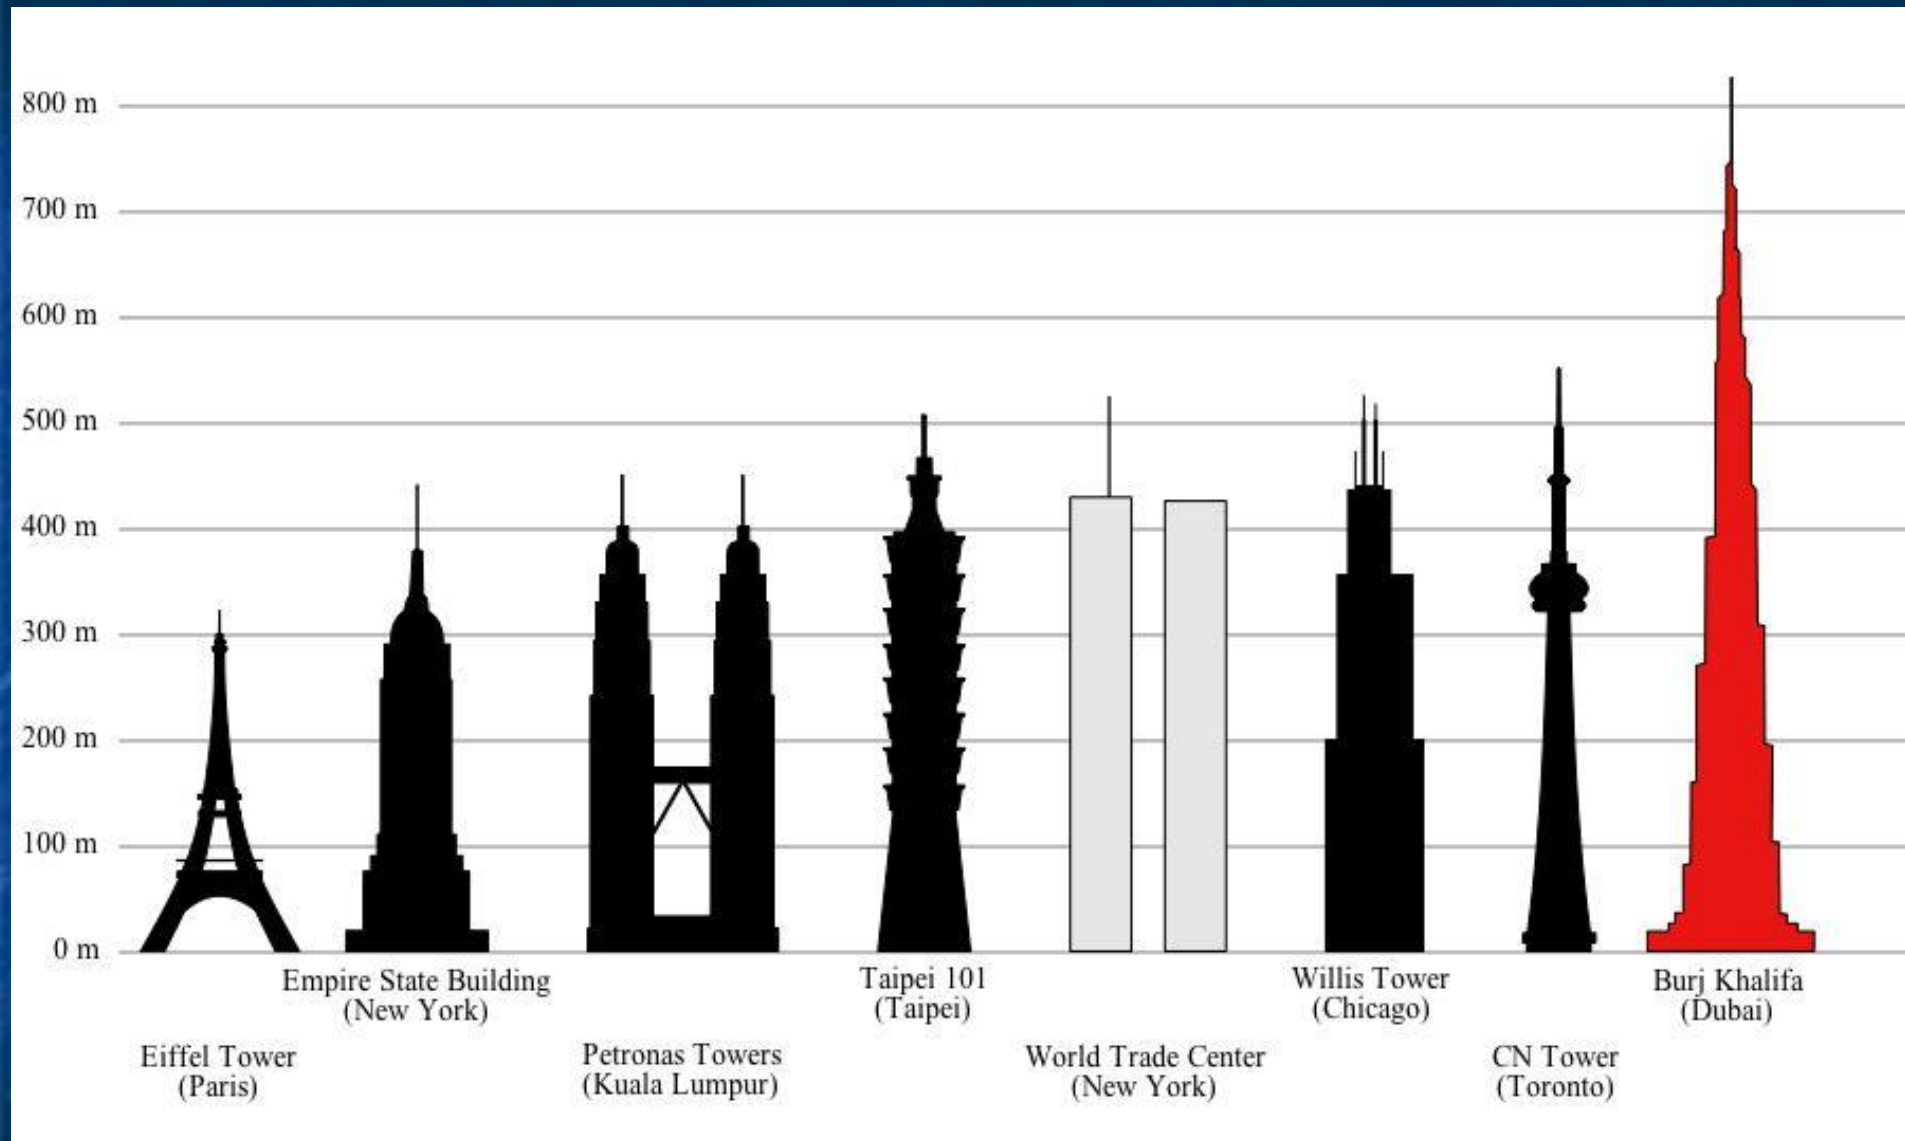

Empire State Building

**Landmark
skyscraper**

Location

construction

W&H
PROPERTIES

**To 86th Floor
Observatory**

EMERIT
STATE
ELEVATOR
CONSERVATORY

large broadcast tower