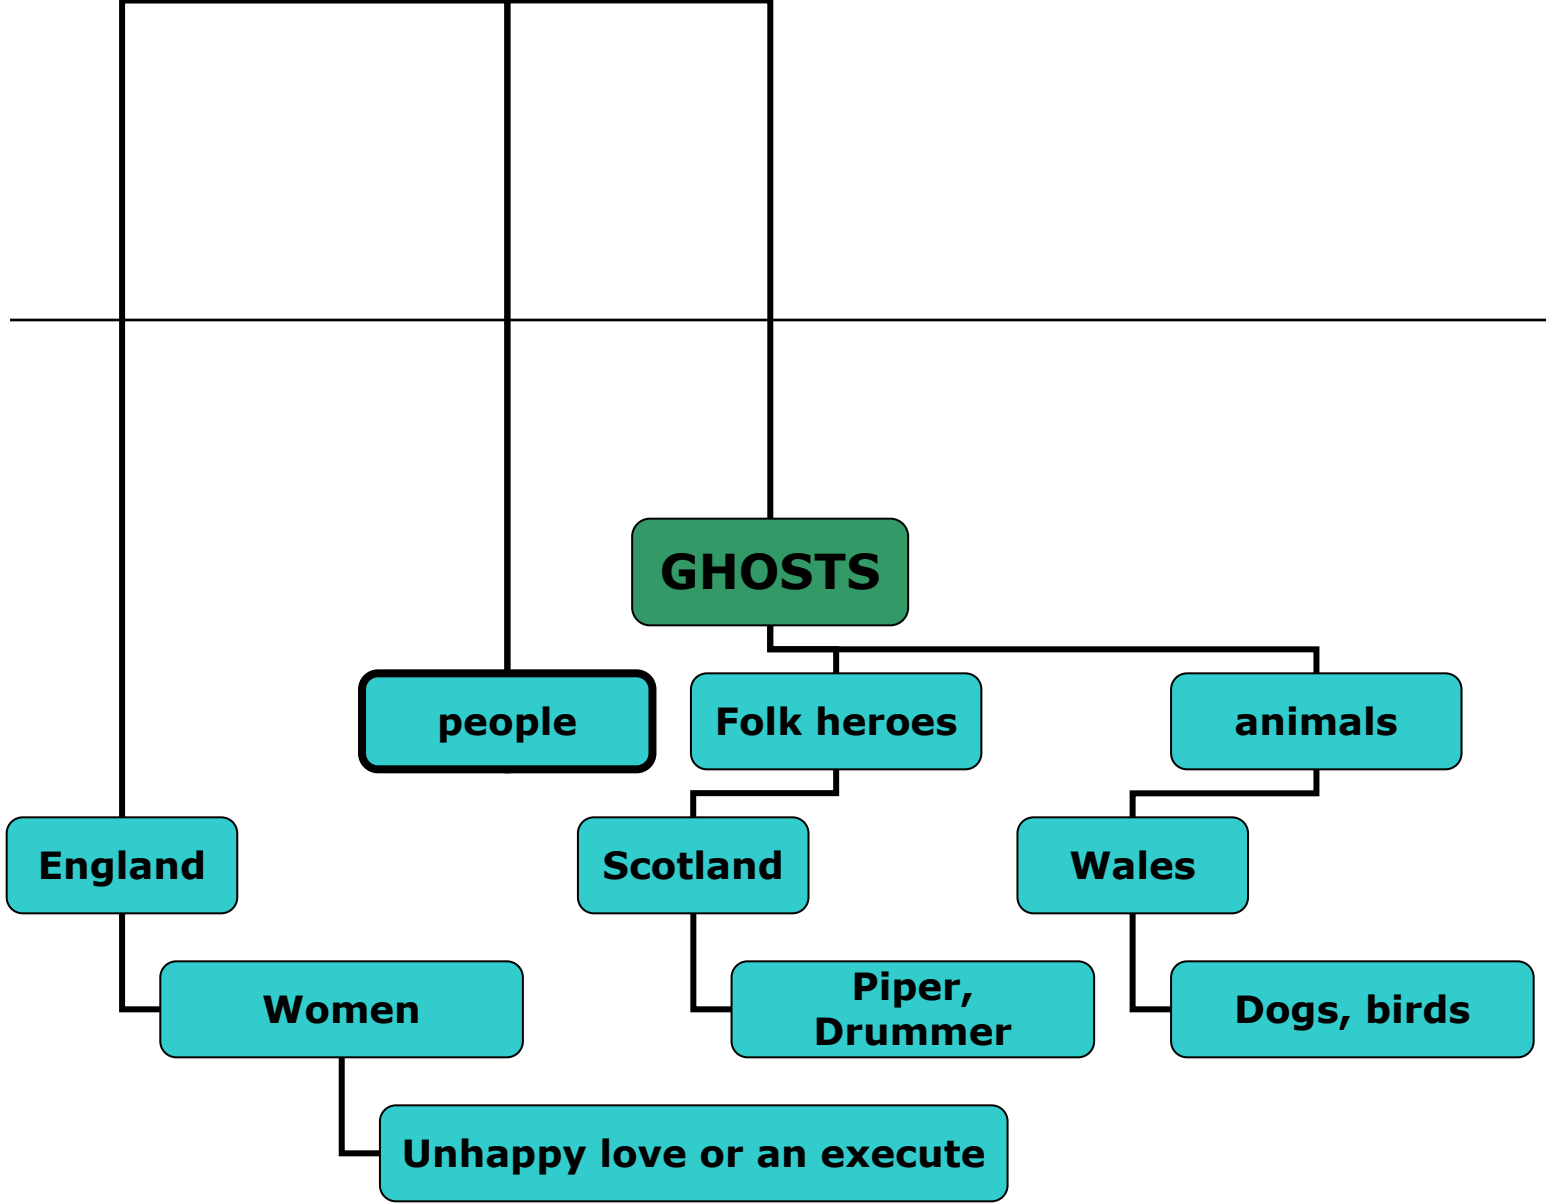

# Ghosts of the Tower of London

HENRY VI

Walter Raleigh

---

## The most popular:

---

- The Tower of London 165,000
- Windsor Castle 90,500
- Warwick Castle 90,500
- Scotland Edinburgh Castle 74,000
- Wales Cardiff Castle 15,000

# Appearance:

---

- Before Christ

- Middle Ages

## Our survey

---

We asked some pupils what associations they had when we said “BRITAIN” and 11% of pupils named “CASTLE” as a main part of the country.