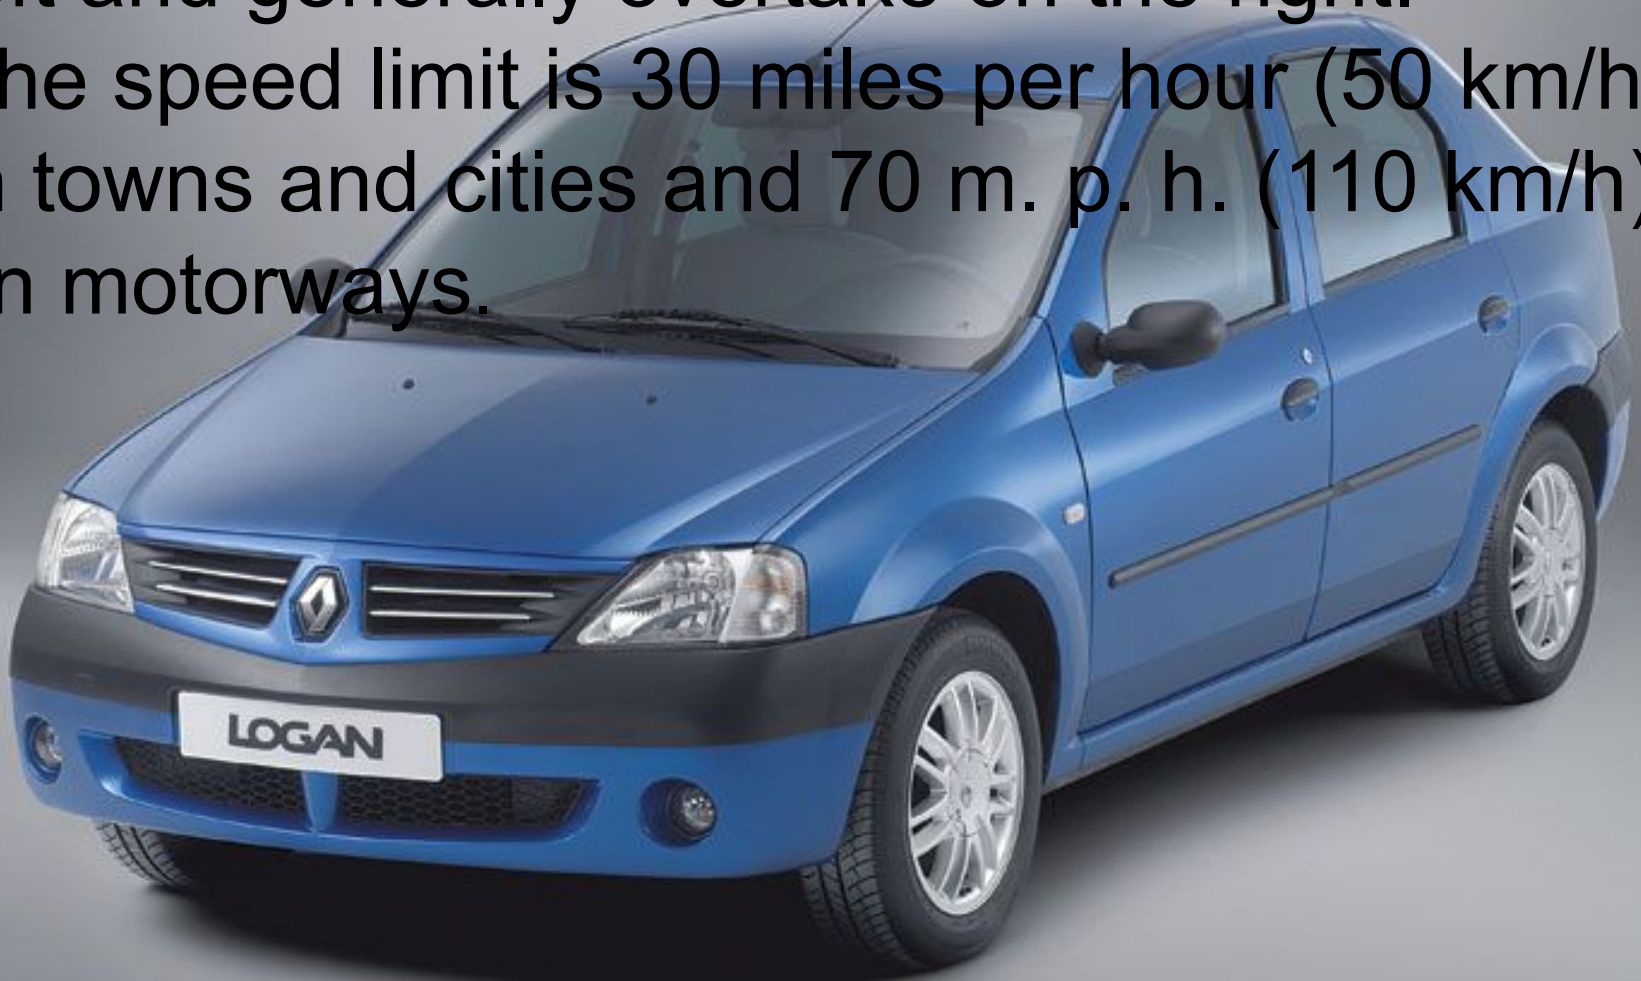

Do you know that people in Britain drive on the left and generally overtake on the right.

The speed limit is 30 miles per hour (50 km/h) in towns and cities and 70 m. p. h. (110 km/h) on motorways.