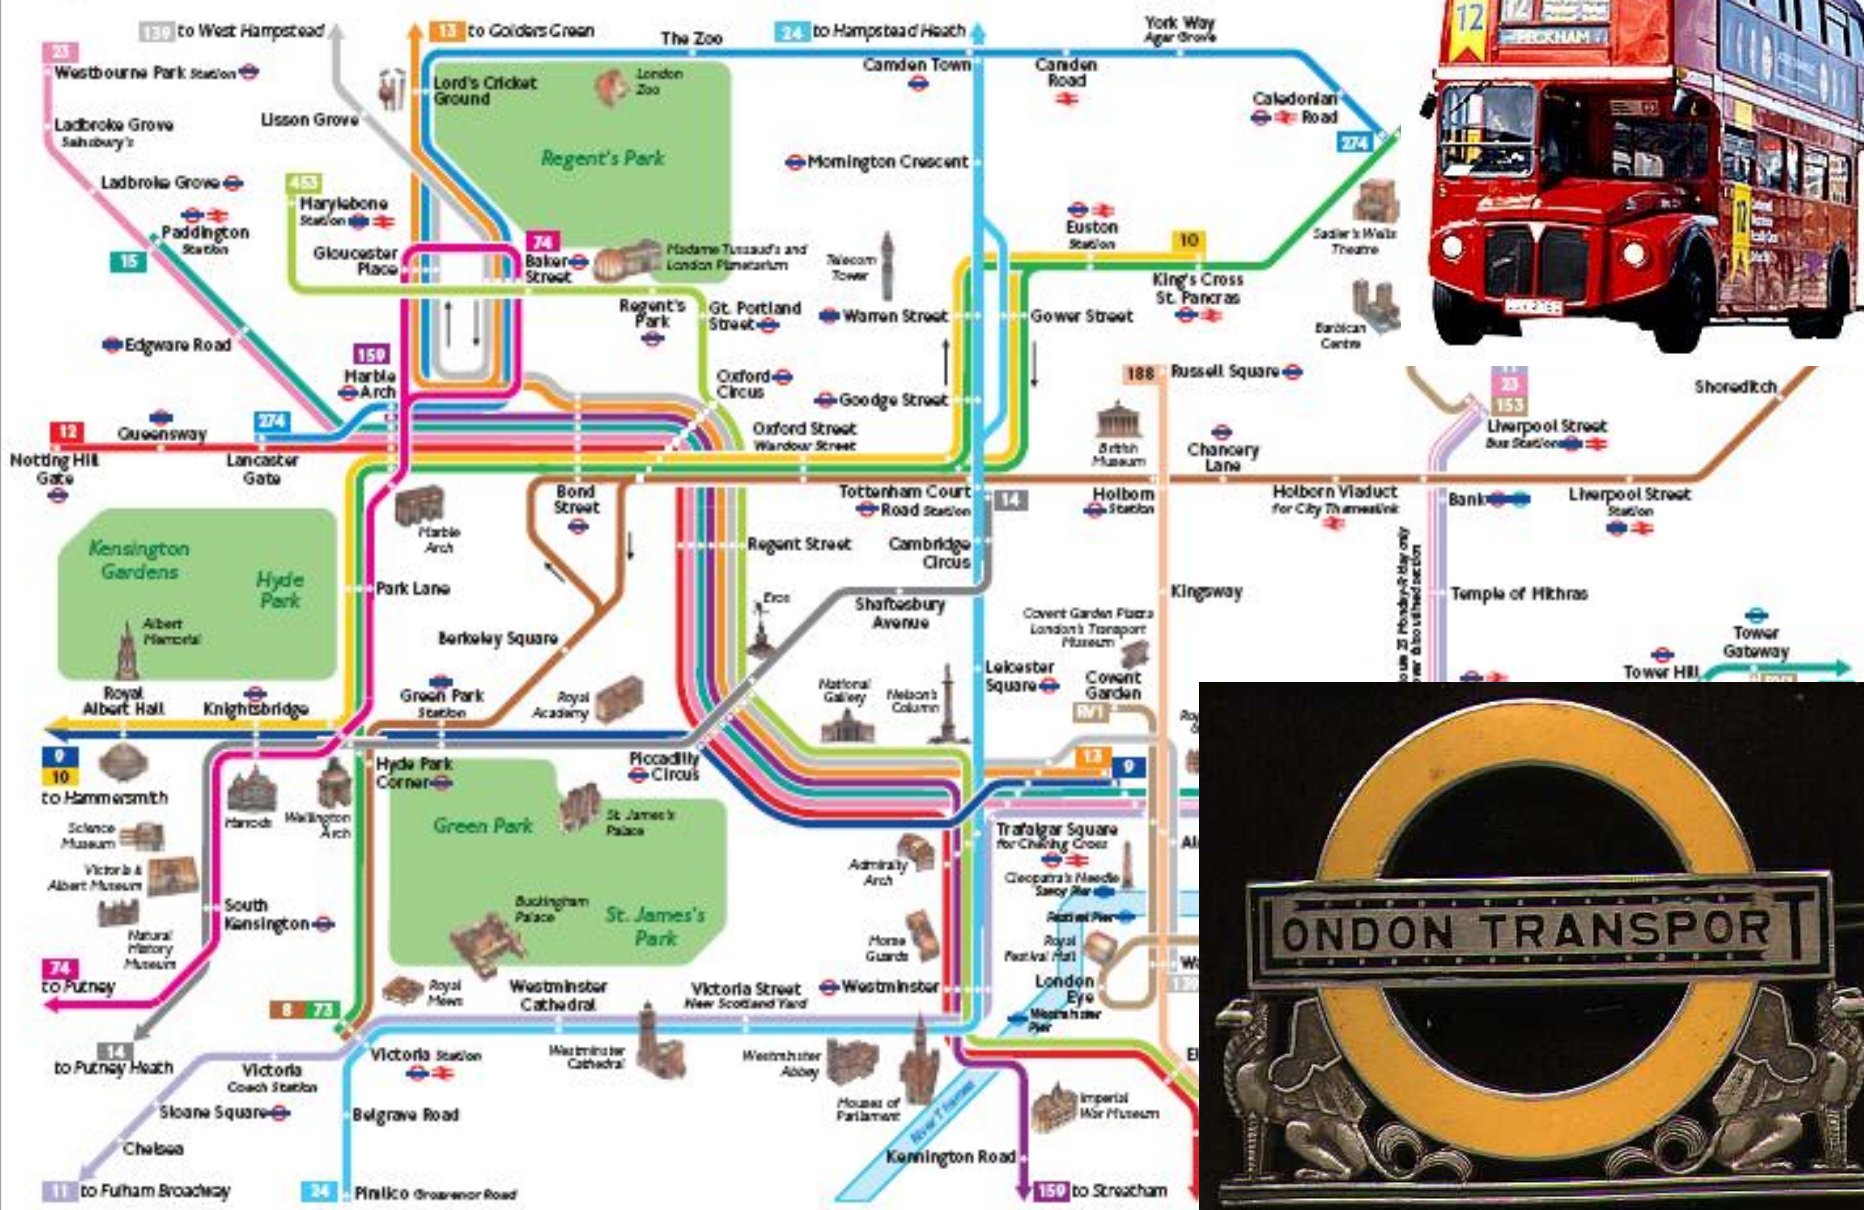

Key bus routes