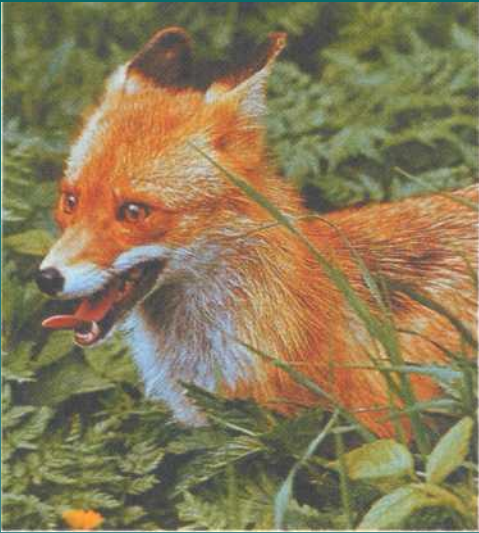

# Animal world

A vibrant, natural landscape scene. In the background, a tall, rugged rock cliff rises, partially covered in green foliage. A waterfall flows down the right side of the cliff into a calm, green pond. The pond is surrounded by dense, lush green trees and bushes. In the foreground, several large, moss-covered rocks are scattered along the edge of the water. A fallen log lies across the pond, and some green plants are visible in the bottom left corner. The overall atmosphere is peaceful and scenic.

# Fox

**This is a fox. It lives in the forest.  
It likes chickens, hares and ducks**

This is a wolf. It is grey. It lives in the forest. It eats cows, sheep and other small animals.

# wolf

This is a wolf .It is grey. It lives in the forest. It eats cows, sheep and other small animals.

# t i g e e r

- ◆ It is a wild animal. It is brown with black stripes. It lives in Russia. It hunts small animals. It jumps and runs very well.