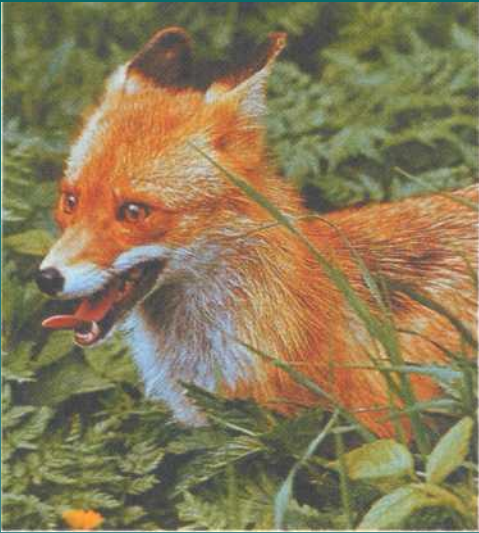

# Animal world

A vibrant, natural landscape scene. In the foreground, a calm pond reflects the surrounding greenery, with several fallen logs and branches scattered across its surface. To the right, a waterfall flows down a rocky ledge into the water. The background is dominated by steep, rugged cliffs covered in dense, lush green trees and vegetation. The overall atmosphere is serene and wild.

# Fox

**This is a fox. It lives in the forest.  
It likes chickens, hares and ducks**

This is a wolf. It is grey. It lives in the forest. It eats cows, sheep and other small animals.

# wolf

This is a wolf .It is grey. It lives in the forest. It eats cows, sheep and other small animals.

# t i g e e r

- ◆ It is a wild animal. It is brown with black stripes. It lives in Russia. It hunts small animals. It jumps and runs very well.