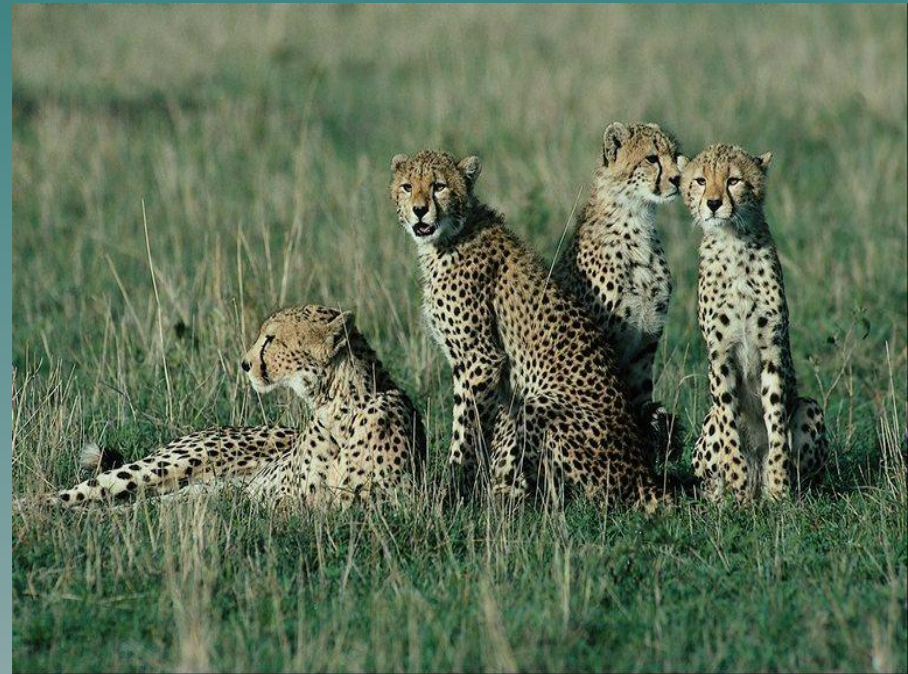

# Animal world

A vibrant, natural landscape scene. In the background, a tall, rugged rock cliff rises, partially covered in green foliage. A waterfall flows down the right side of the cliff into a calm, green pond. The pond is surrounded by dense, lush green trees and bushes. In the foreground, several large, moss-covered rocks are scattered along the edge of the water. A fallen log lies across the pond, and some green plants are visible in the bottom left corner. The overall atmosphere is peaceful and scenic.

# monkey

- ◆ It is a wild animal. It is black or brown. It is small. It lives in Africa. It lives in a family. It talks with its hands and face.

# t i g e e r

- ◆ It is a wild animal. It is brown with black stripes. It lives in Russia. It hunts small animals. It jumps and runs very well.

# cheetah

- ◆ It is a wild animal. It is very clever. A cheetah has got spots. It lives in Africa. It hunts small animals. It hides in the jungle.