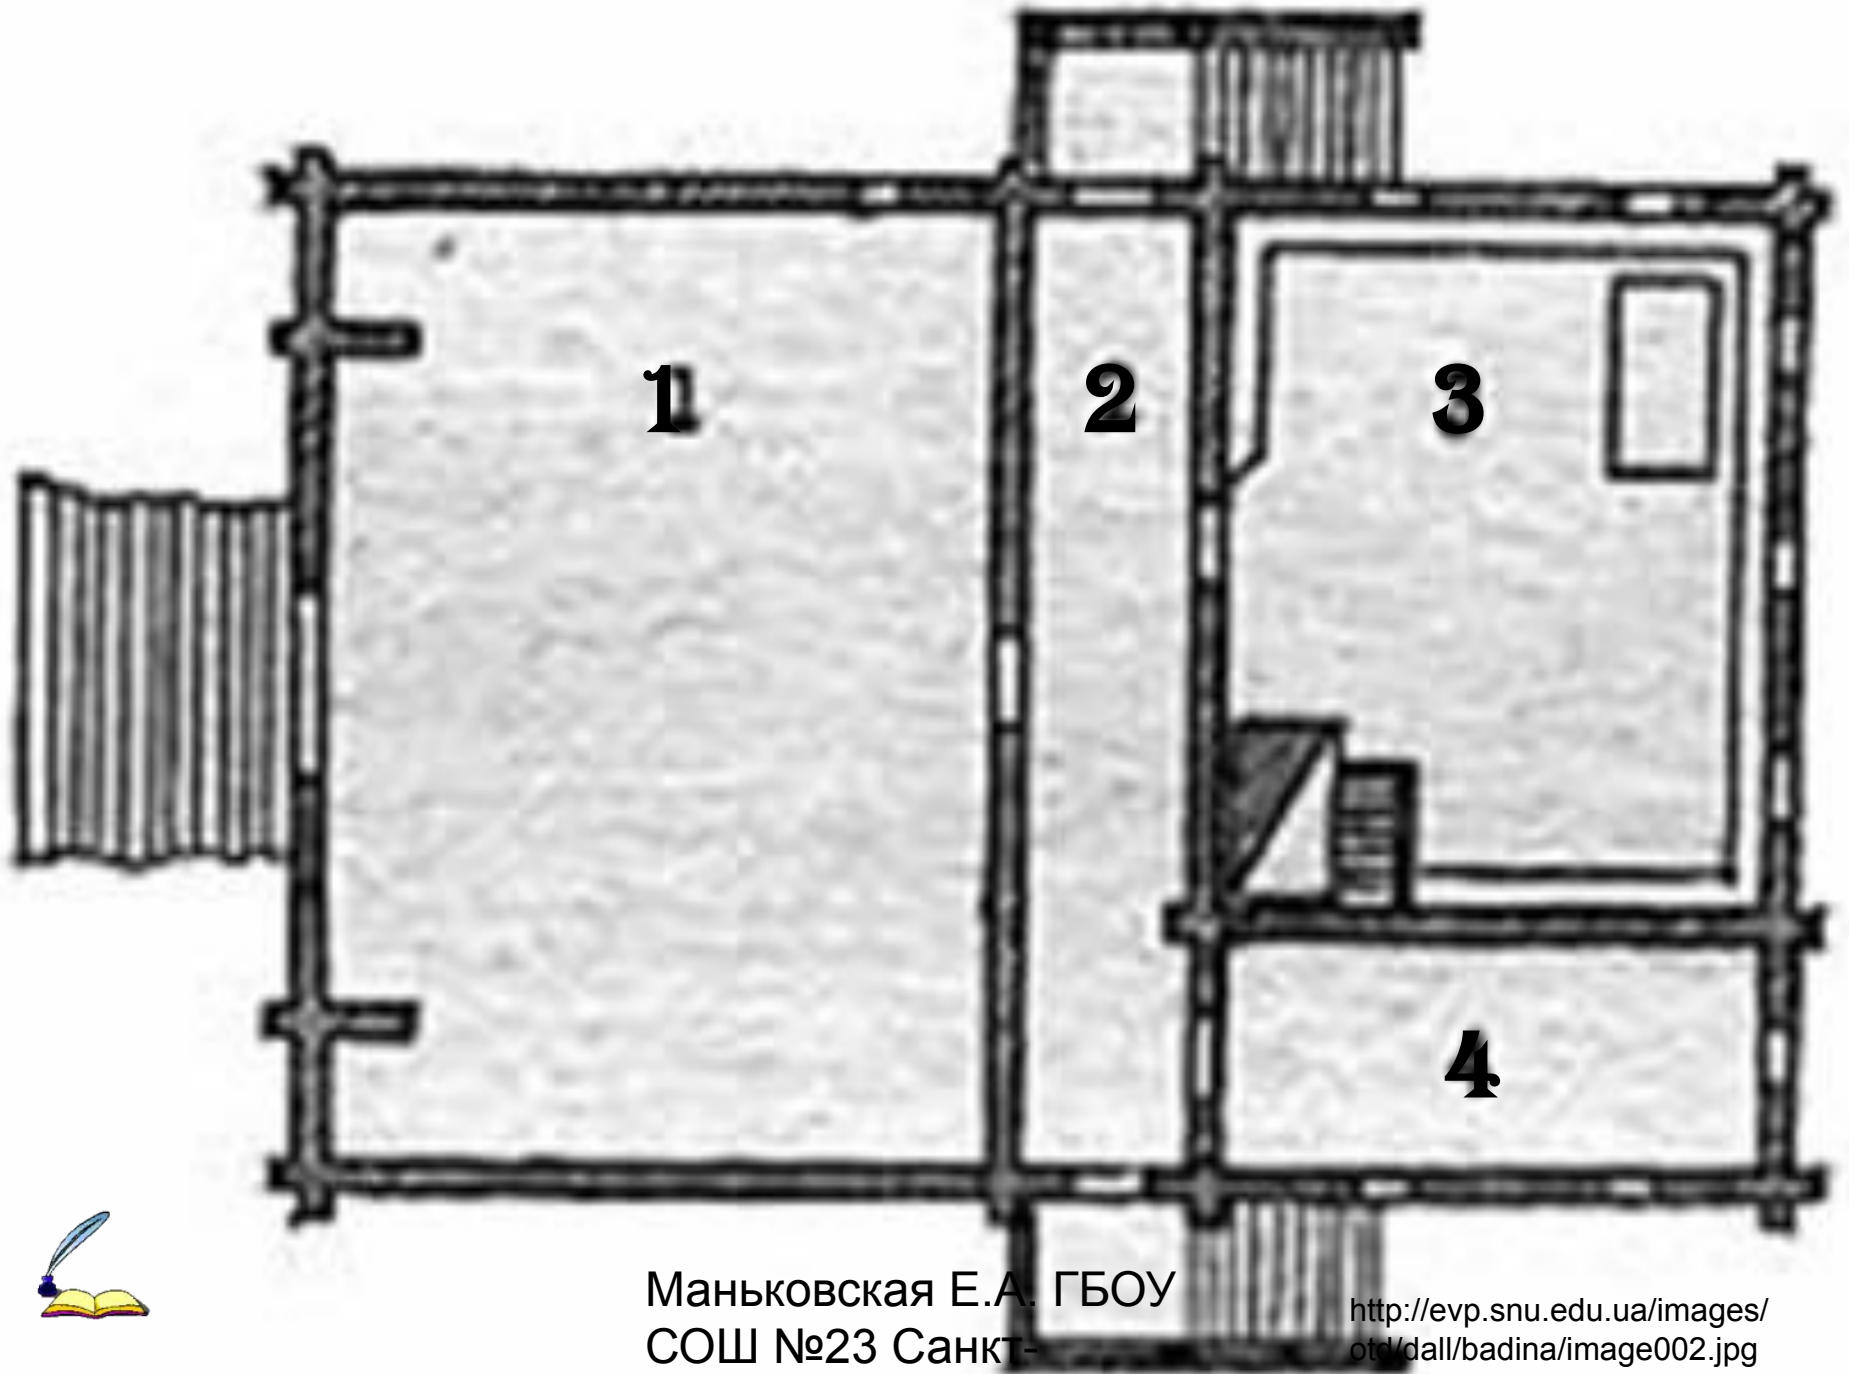

Маньковская Е.А. ГБОУ
СОШ №23 Санкт-
Петербург

[http://evp.snu.edu.ua/images/
otd/dall/badina/image002.jpg](http://evp.snu.edu.ua/images/otd/dall/badina/image002.jpg)