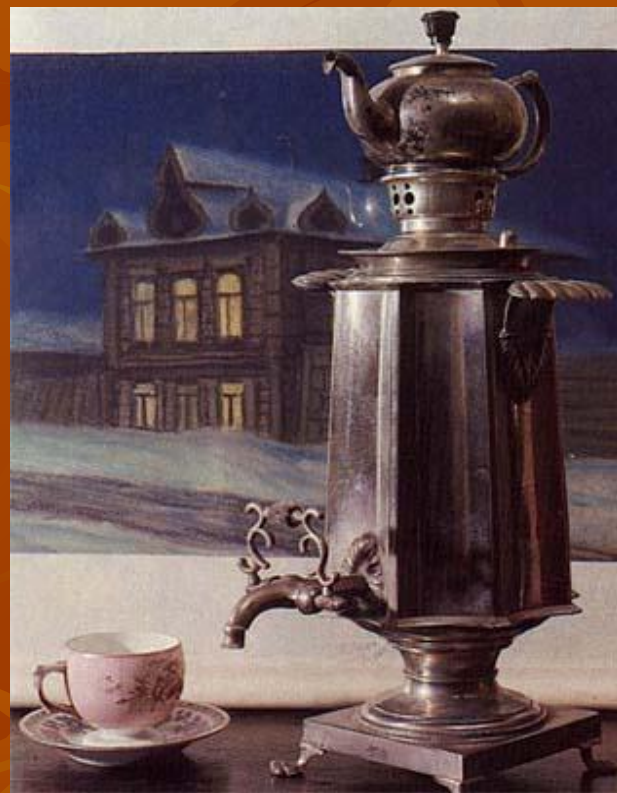

The background of the slide is a solid orange color with a subtle, repeating pattern of stylized, overlapping leaves in a slightly darker shade of orange. The leaves are arranged in a way that creates a sense of depth and texture.

Самовары кофейники.

Первая половина XIX века.

Самовары вазой.

Середина XIX века.

Самовары вазой.

Середина XIX века.

Самовары вазой.

Середина XIX века.