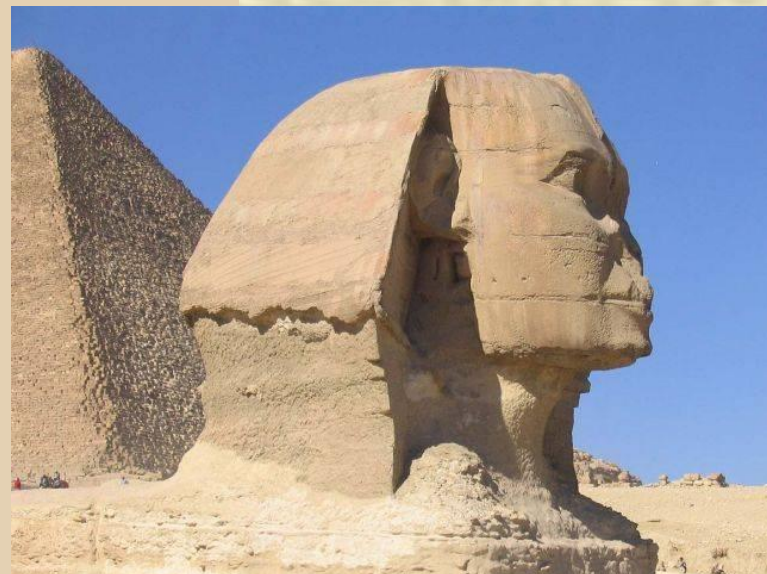

Пропорции комплекса больших пирамид в Гизе