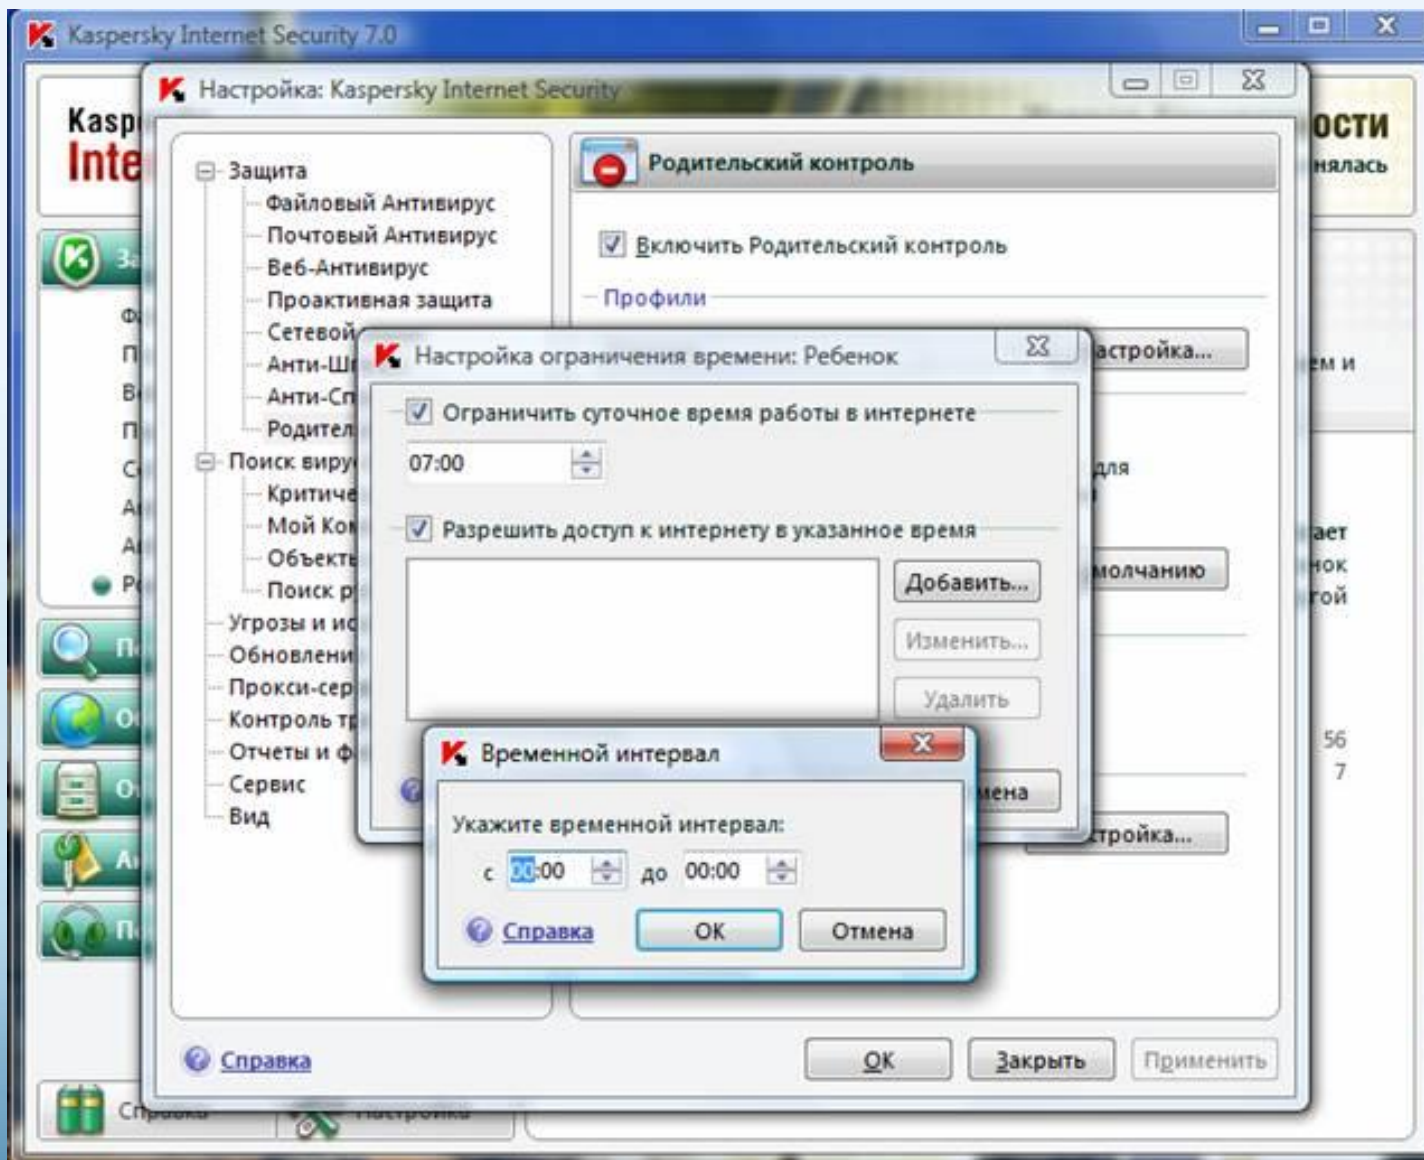

Родительский контроль