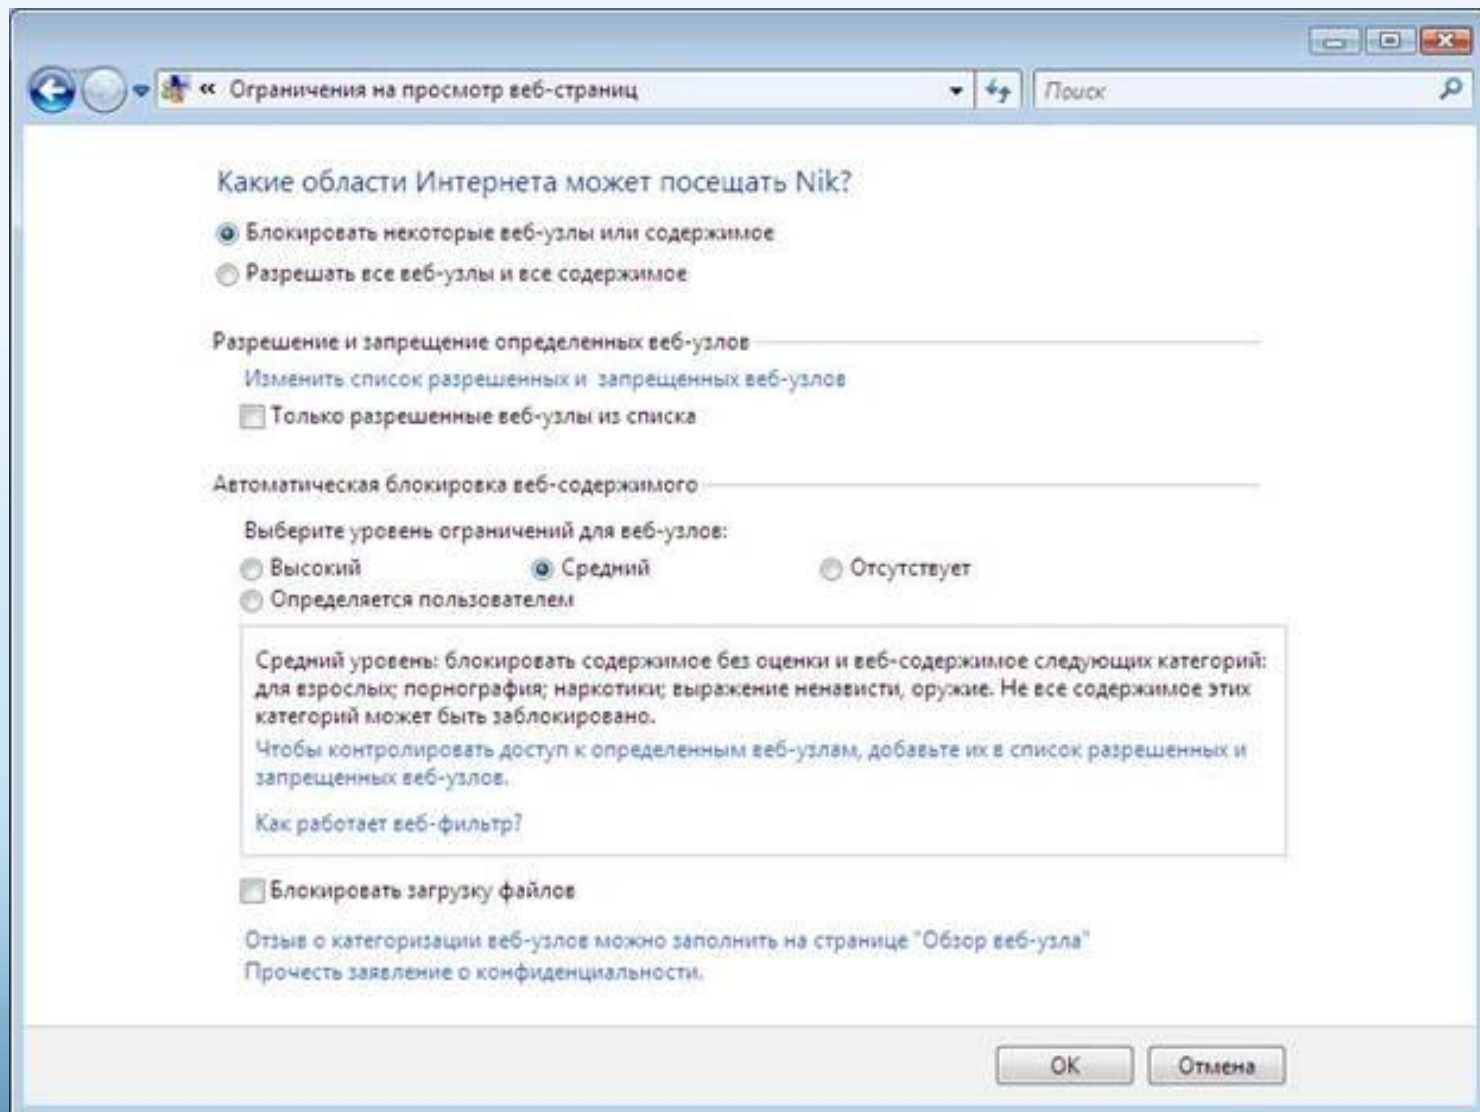

Разрешать или запрещать определенные веб-узлы