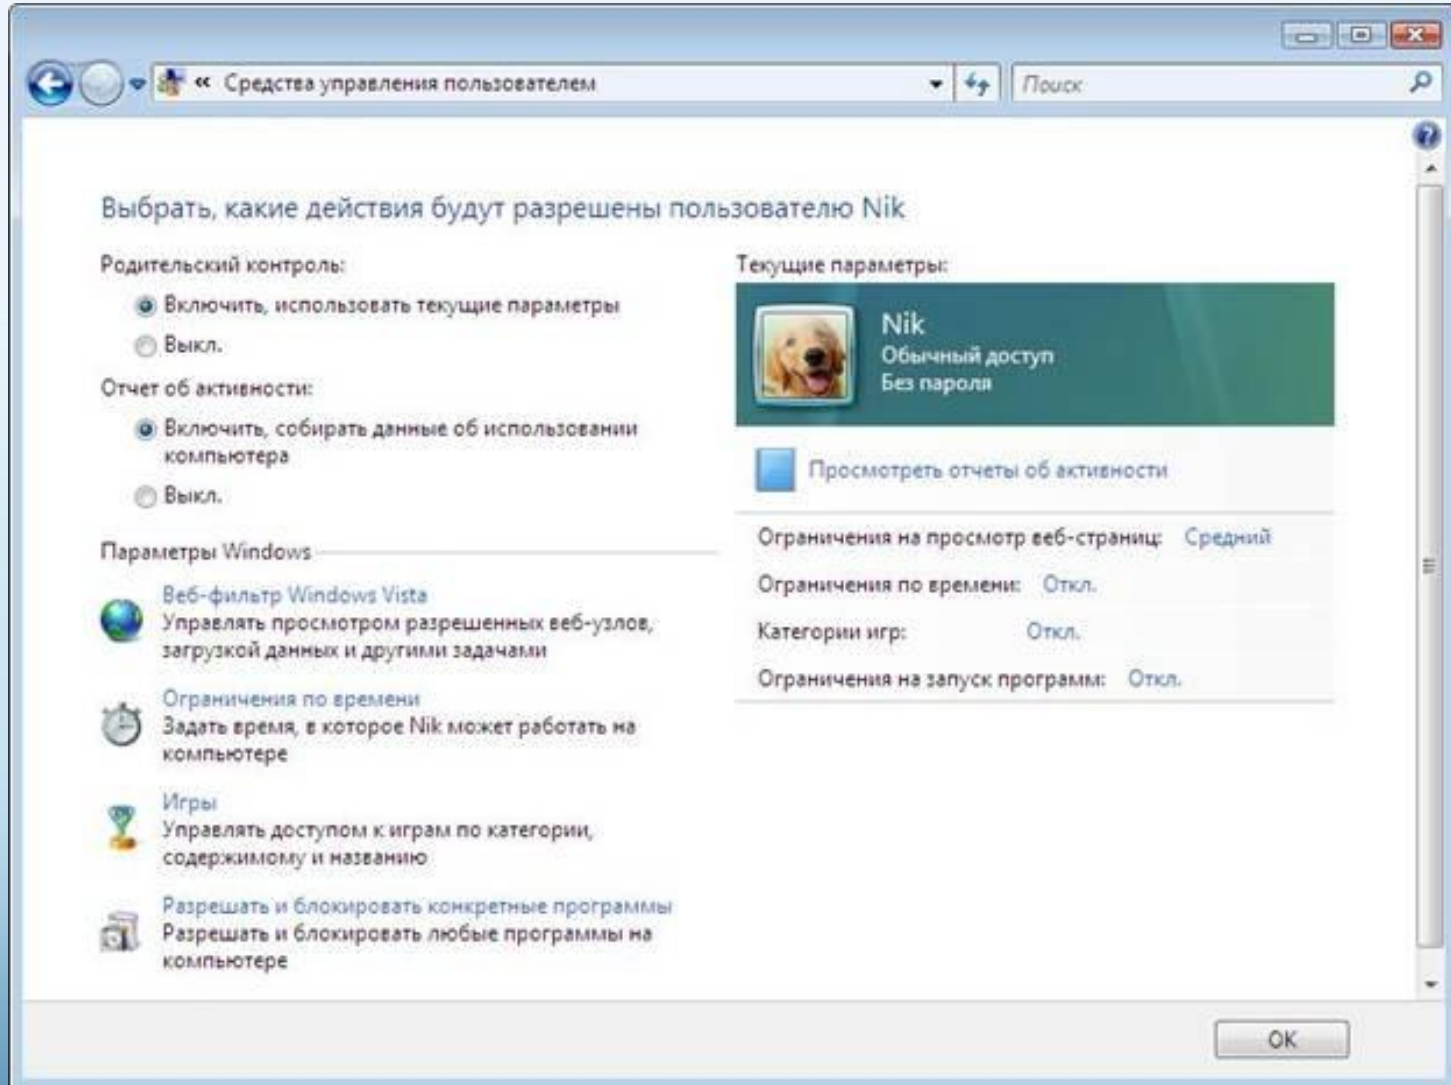

Ограничение времени доступности компьютера для данного пользователя