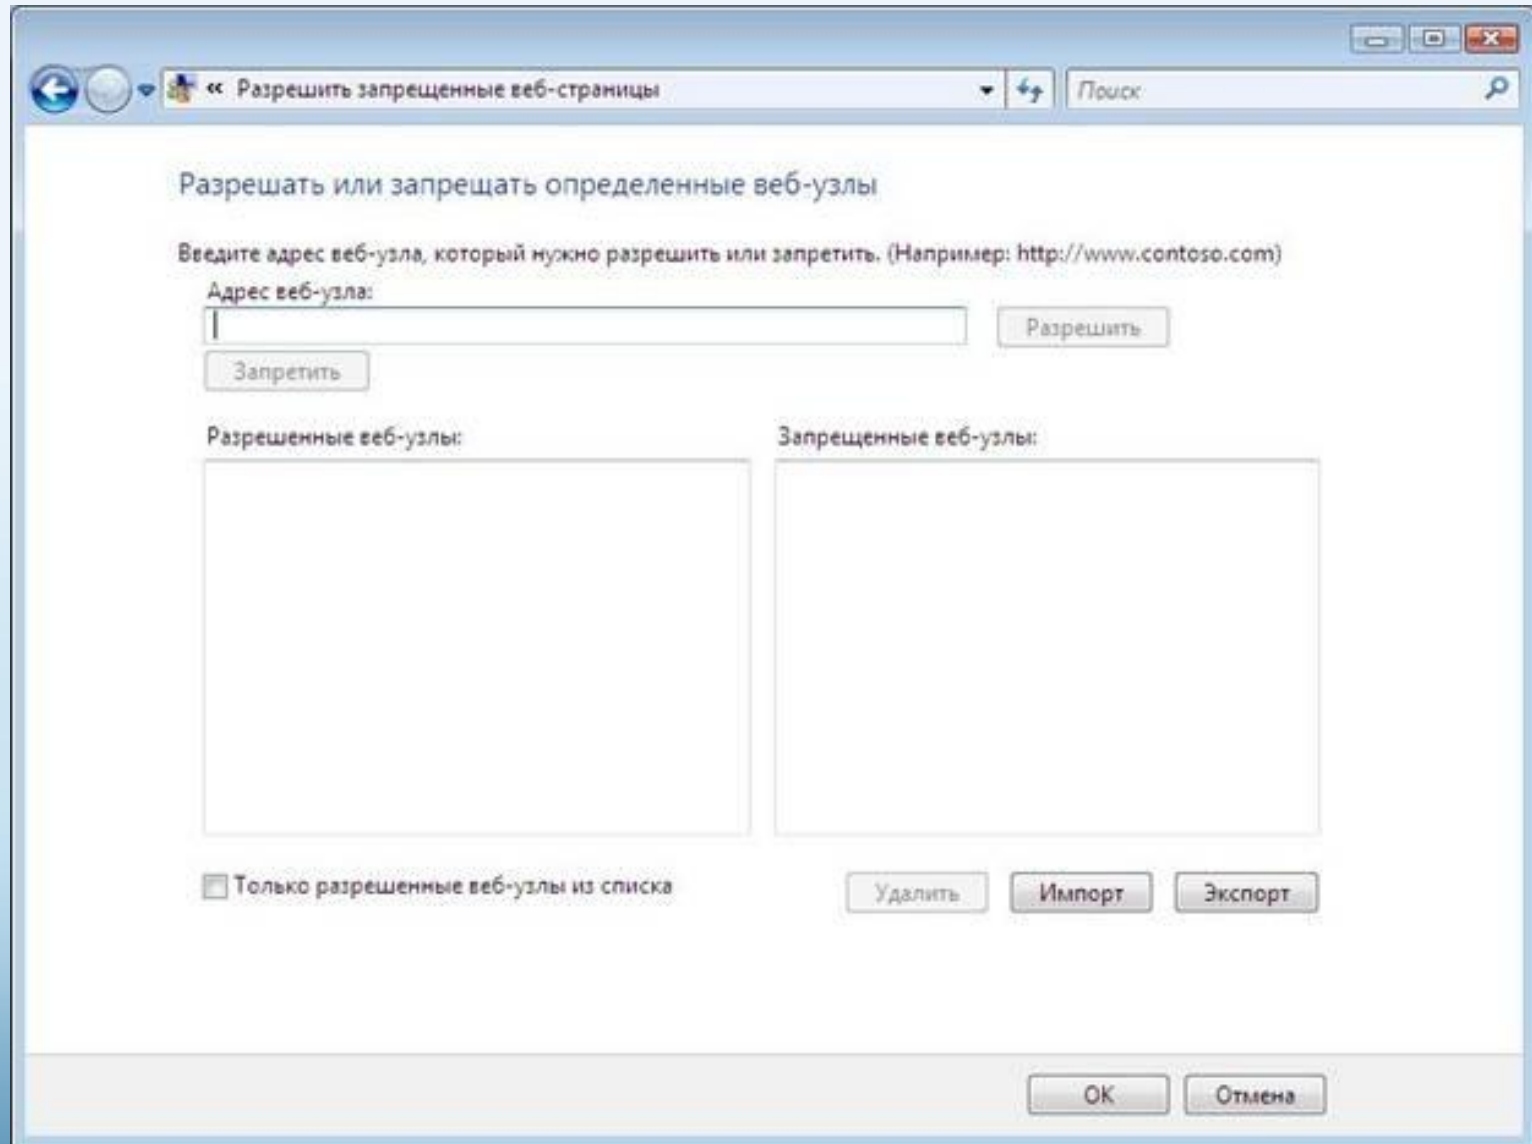

Настройка Родительского контроля

The screenshot shows the Kaspersky Internet Security 7.0 interface. At the top, there is a status bar with the Kaspersky logo and the text "Kaspersky Internet Security". To the right of this bar, there is a warning message: "Угроза безопасности" (Security threat) and "Полная проверка компьютера не выполнялась" (Full computer check not performed). Below the status bar, there is a left sidebar with several menu items: "Защита" (Protection), "Поиск вирусов" (Virus scan), "Обновление" (Update), "Отчеты и файлы данных" (Reports and data files), "Активация" (Activation), and "Поддержка" (Support). The "Защита" menu is expanded, showing sub-items: "Файловый Антивирус" (File Antivirus), "Почтовый Антивирус" (Mail Antivirus), "Веб-Антивирус" (Web Antivirus), "Проактивная защита" (Proactive protection), "Сетевой экран" (Firewall), "Анти-Шпион" (Anti-Spyware), "Анти-Спам" (Anti-Spam), and "Родительский контроль" (Parental Control), which is currently selected. The main area of the interface is titled "Родительский контроль" (Parental Control) and contains a description: "С помощью Родительского контроля вы можете блокировать веб-сайты с нежелательным содержанием и ограничивать просмотр некоторых из них." (With Parental Control, you can block websites with undesirable content and limit viewing of some of them). Below this description, there are two main sections: "Настроить" (Configure) and "Открыть отчет" (Open report). The "Настроить" section shows "Родительский контроль" (Parental Control) is "работает" (working), with a profile of "Ребенок" (Child) and a restriction level of "Другой" (Other). Below this, there are links for "Стоп" (Stop), "Пауза" (Pause), and "Профили" (Profiles). The "Открыть отчет" section shows "Проверено веб-страниц" (Web pages checked) as 56 and "Попыток просмотра запрещенных веб-страниц" (Attempts to view prohibited web pages) as 7. At the bottom of the interface, there are two buttons: "Справка" (Help) and "Настройка" (Settings).