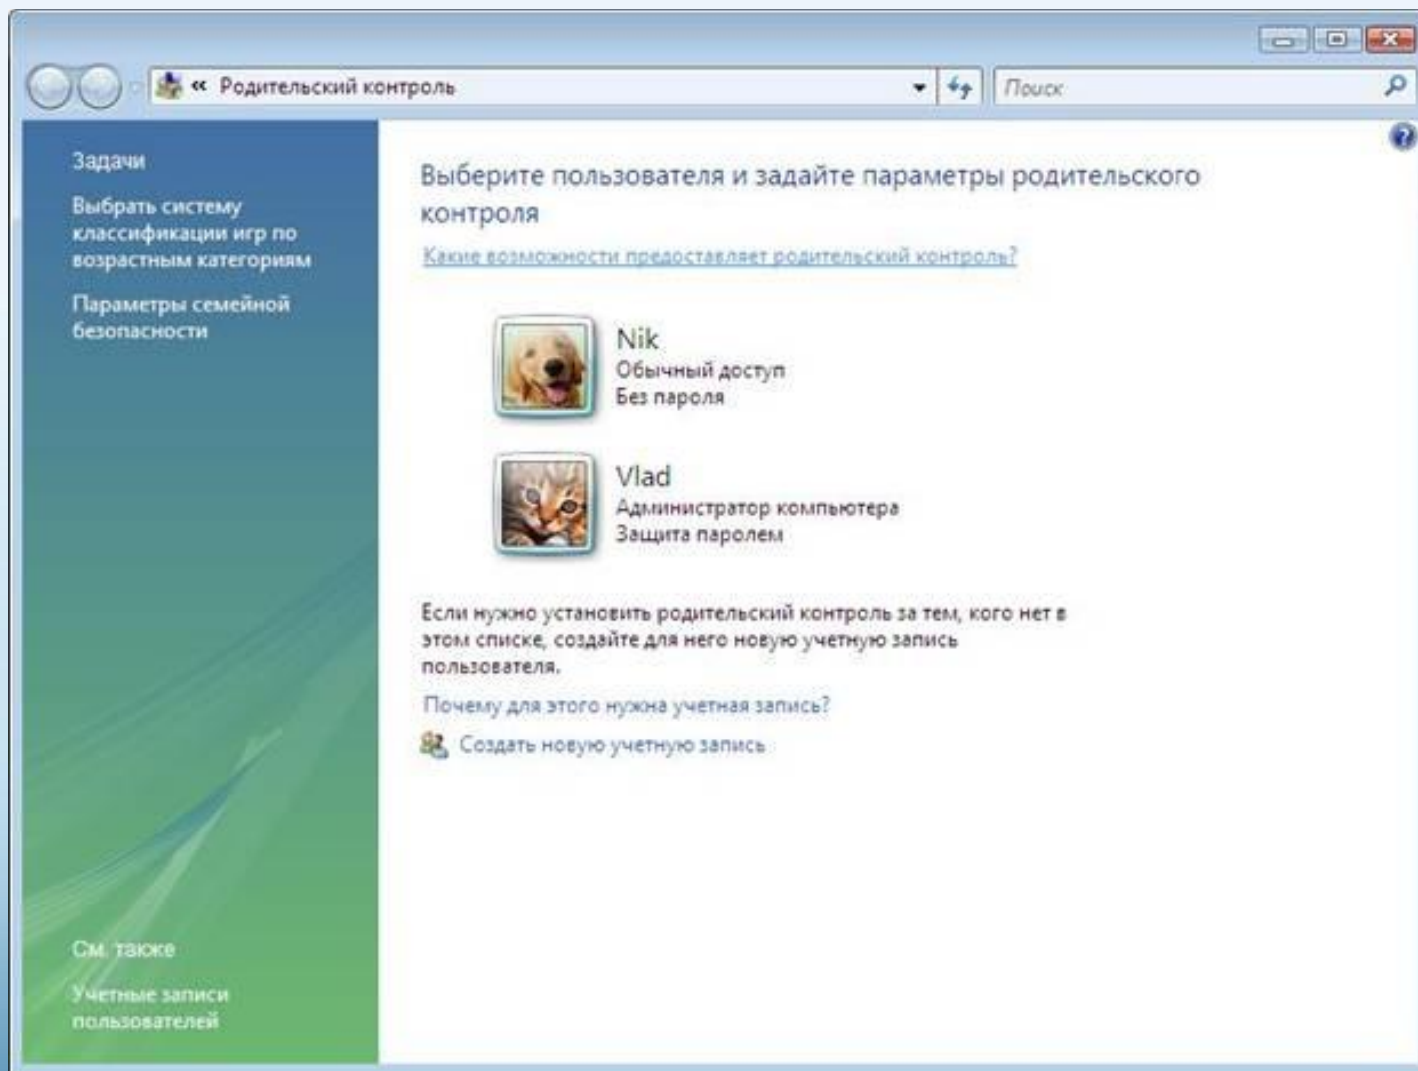

Средства управления пользователем