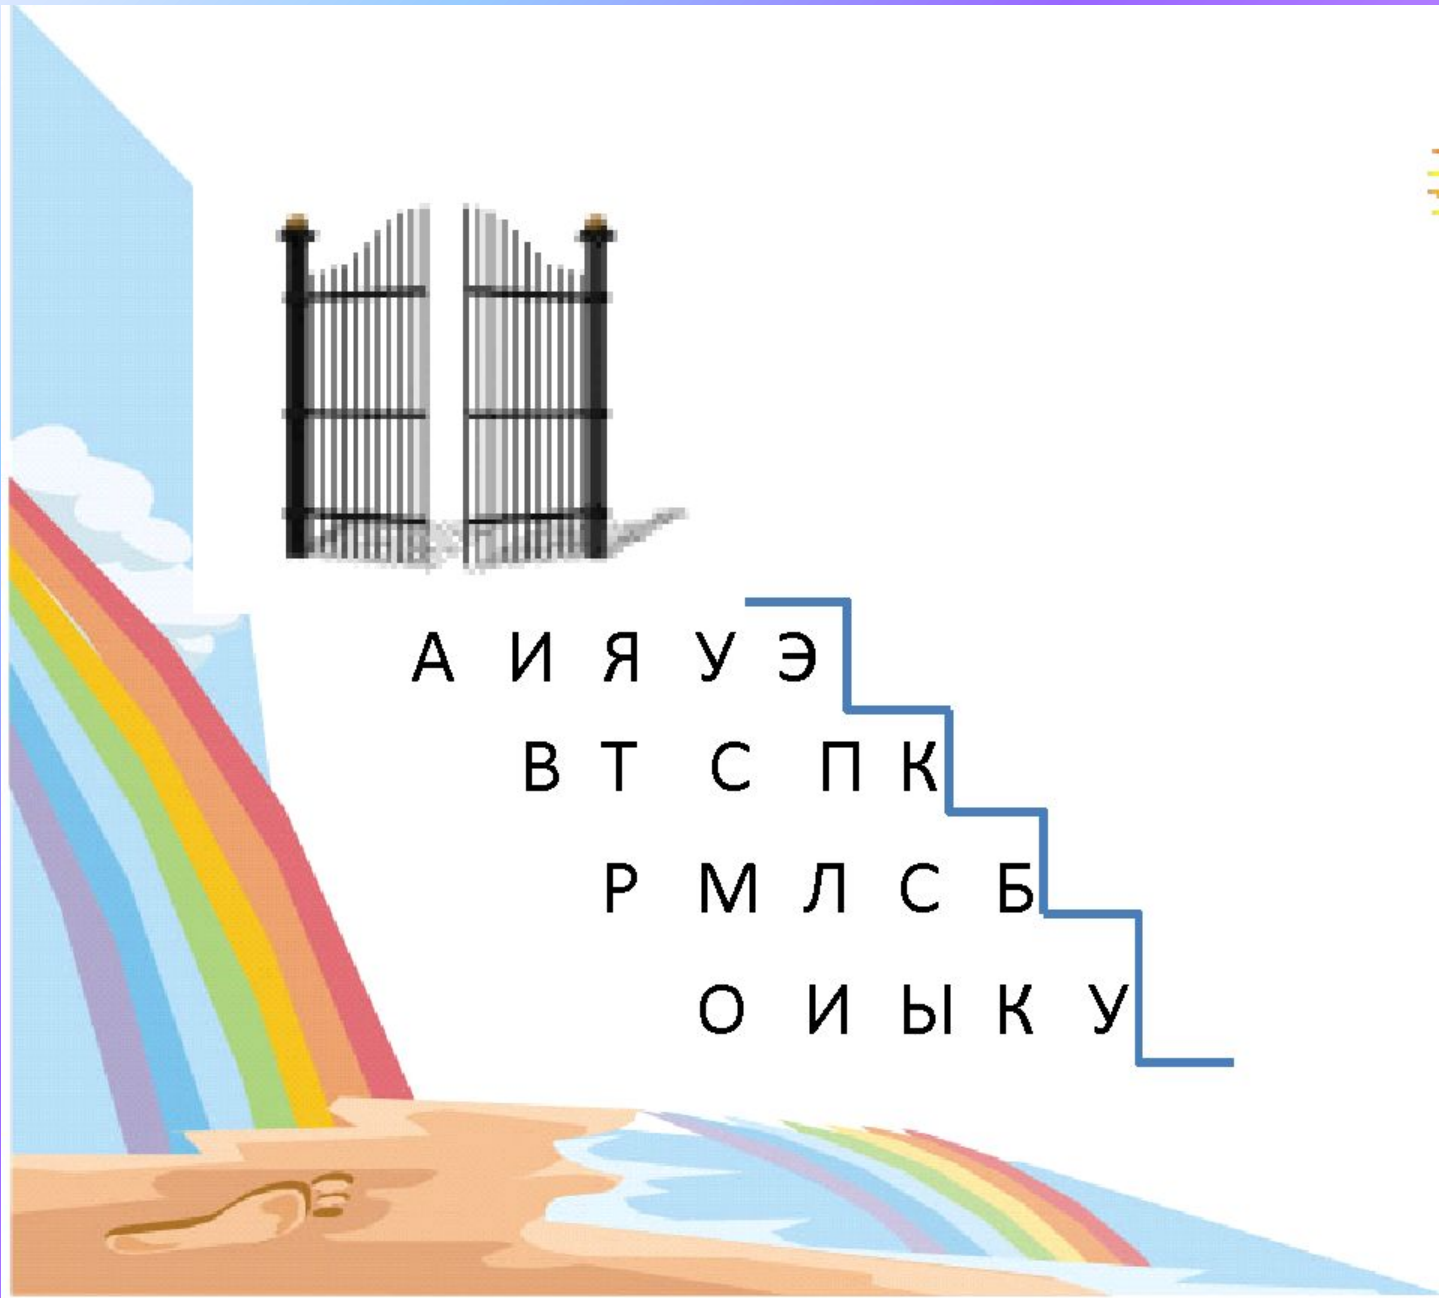

А И Я У Э
В Т С П К
Р М Л С Б
О И Ы К У