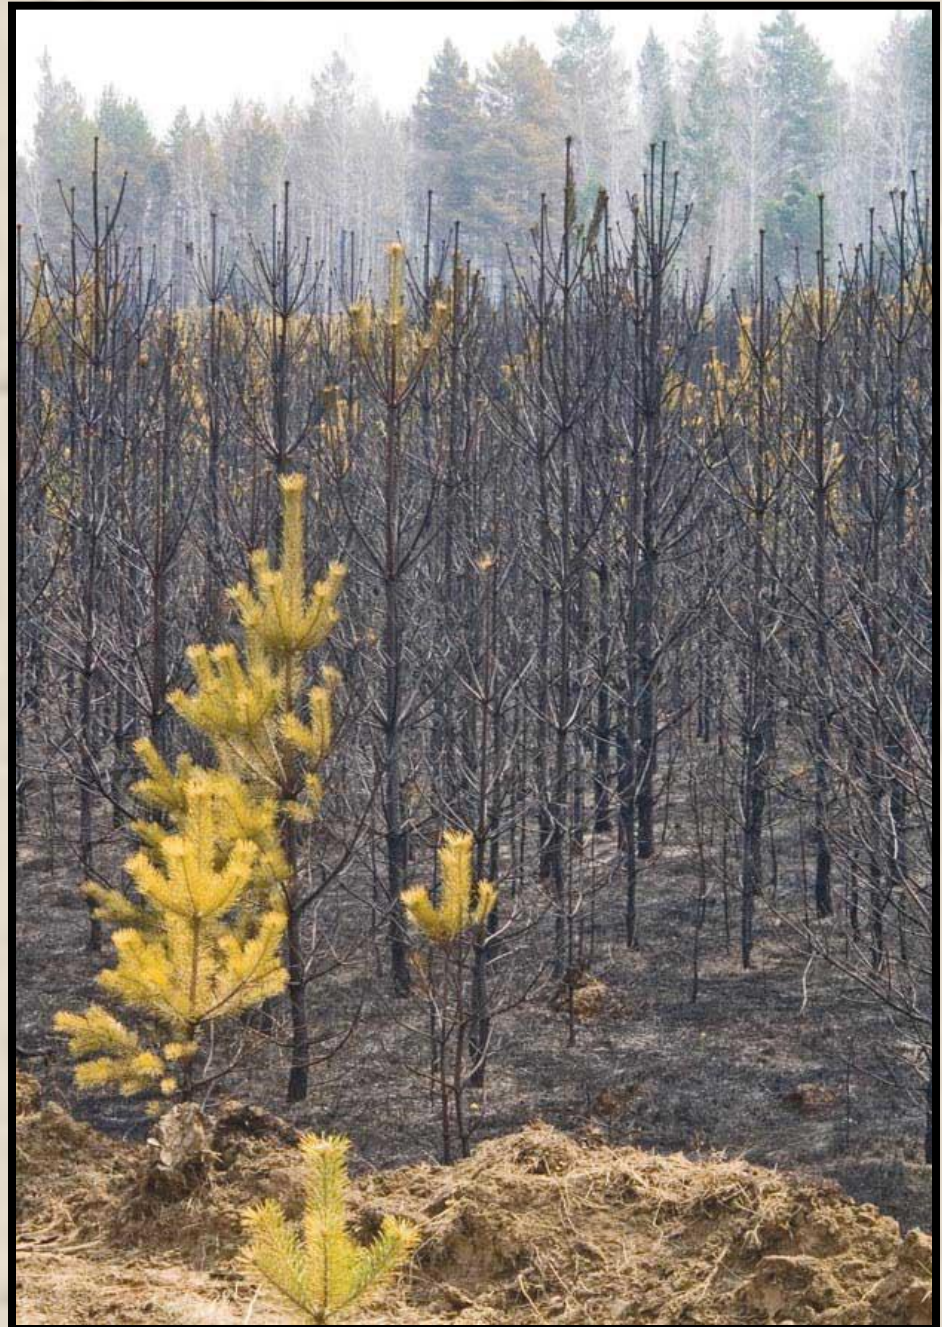

ELIX

ЭКОЛОГИЧЕСКИЕ КАТАСТРОФЫ

РАЗЛИВ НЕФТИ

The image is a composite graphic. The background is a dark, stormy sky with swirling clouds and a bright purple lightning bolt striking down on the left side. In the center, there is an oval-shaped frame. The top half of the oval shows a white swan swimming in clear blue water. The bottom half of the oval shows a white swan sitting on a nest made of sticks and twigs, but the nest is surrounded by and partially covered with various pieces of trash and debris, including what looks like a plastic bottle and other litter. A red banner with yellow text is superimposed over the middle of the oval, separating the two scenes.

ЭКОЛОГИЧЕСКИЕ КАТАСТРОФЫ

© Peter Dyrnda

СБРОС СТОЧНЫХ ВОД

ЛЕСНЫЕ ПОЖАРЫ

WWW.ASFERA.INFO

ЗАГРЯЗНЕНИЕ ВОЗДУХА

ВЫРУБКА ЛЕСА

REPUBBLICA ITALIANA