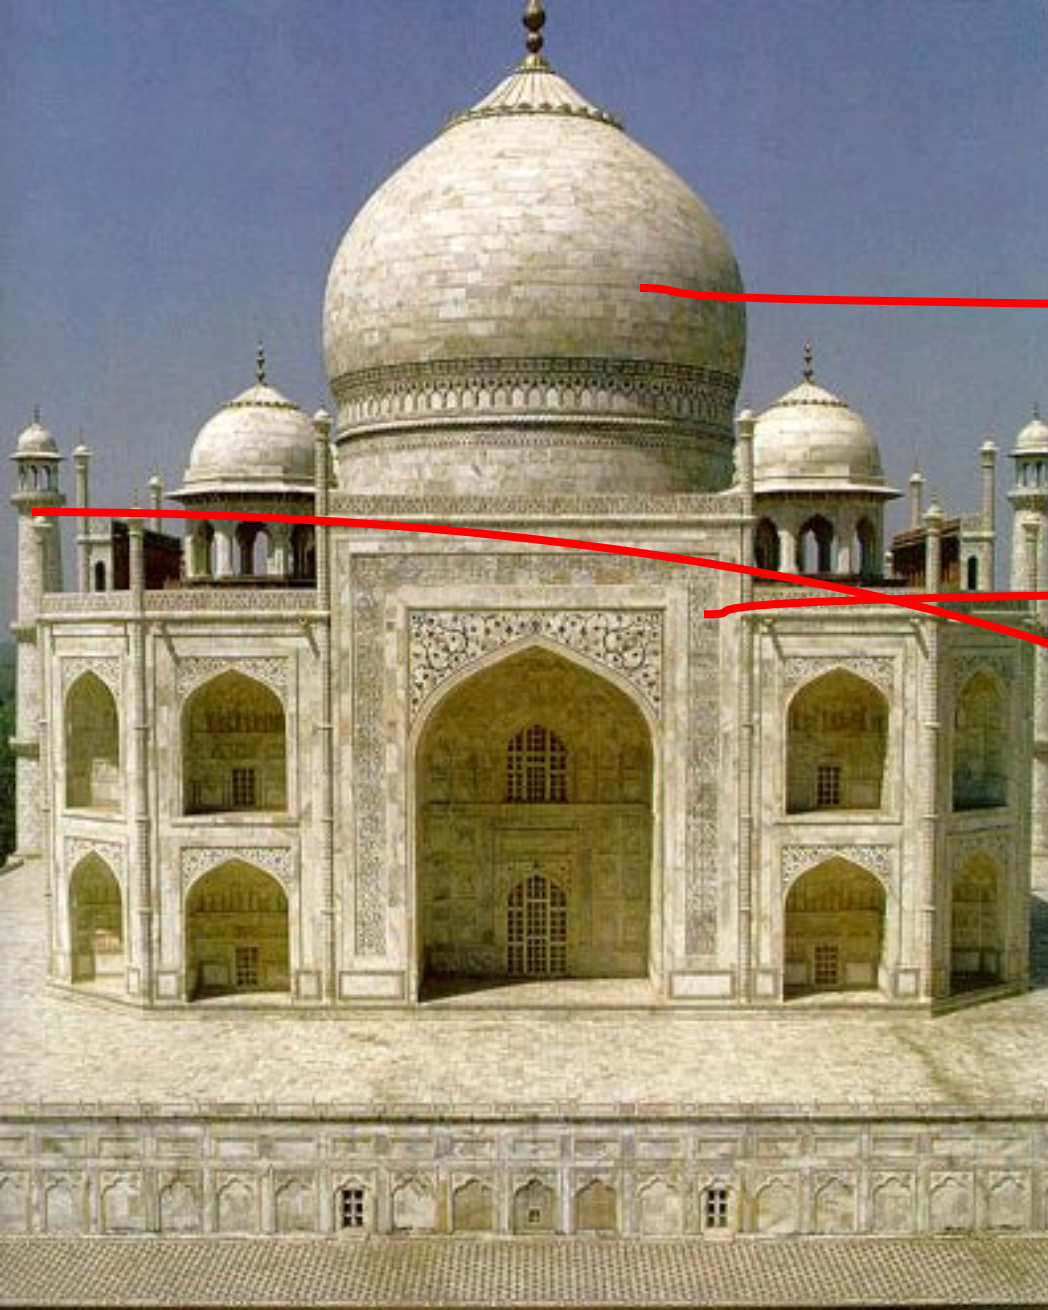

Agra

**Year of Construction:
1631 - 1653**

**Built By: Mughal
Emperor
Shah Jahan**

Mumtaz Mahal

Shah Jahan

main dome

wall

minaret

pool

**The Taj Mahal
is a fantastic
building!**

Tell about Taj Mahal

- name
- place
- colour/materials
- inside
- outside