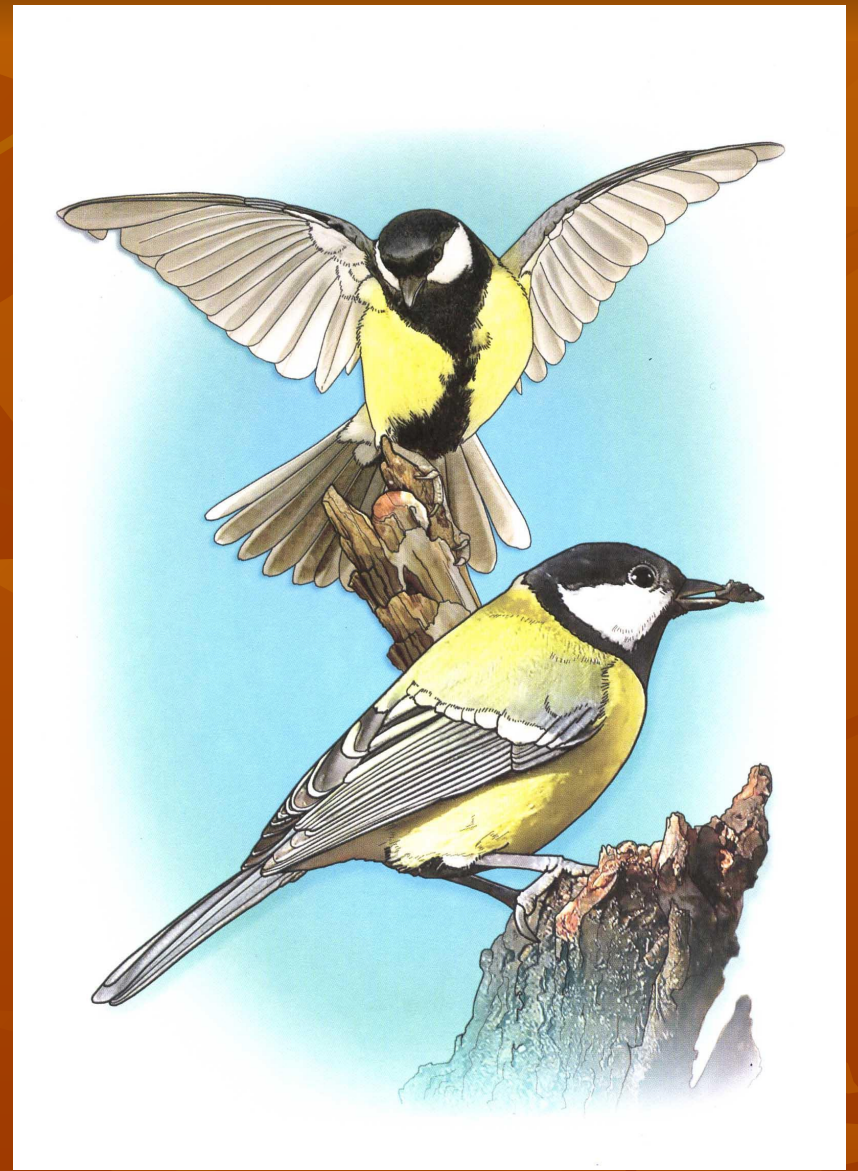

The background of the slide is a warm, golden-brown color with a pattern of stylized, overlapping autumn leaves. The leaves are rendered in various shades of brown and orange, creating a textured, layered effect. The text is centered and written in a bold, serif font.

Кукушка

Карга

Грач

Үрдәк

Утка

Каз

Гусь

Песнәк