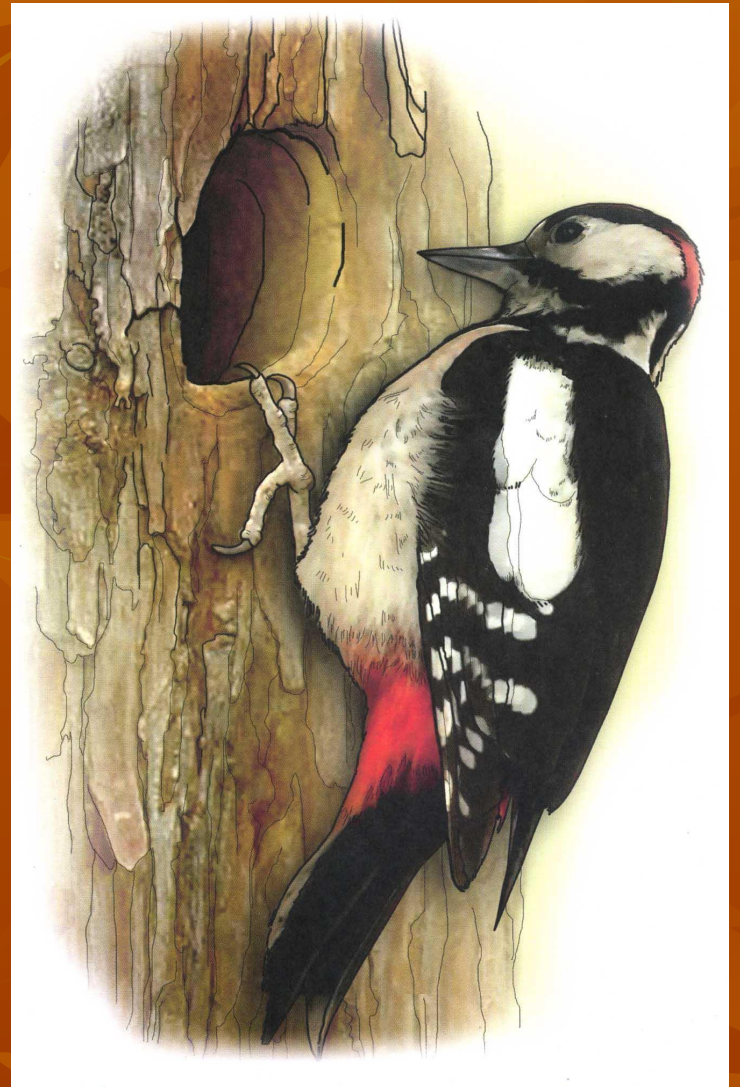

The background of the slide is a warm, golden-brown color with a pattern of stylized, overlapping autumn leaves. The leaves are rendered in various shades of brown and orange, creating a textured, layered effect. The text is centered and written in a bold, serif font.

Кукушка

Карга

Грач

Үрдәк

Утка

Каз

Гусь

Песнәк