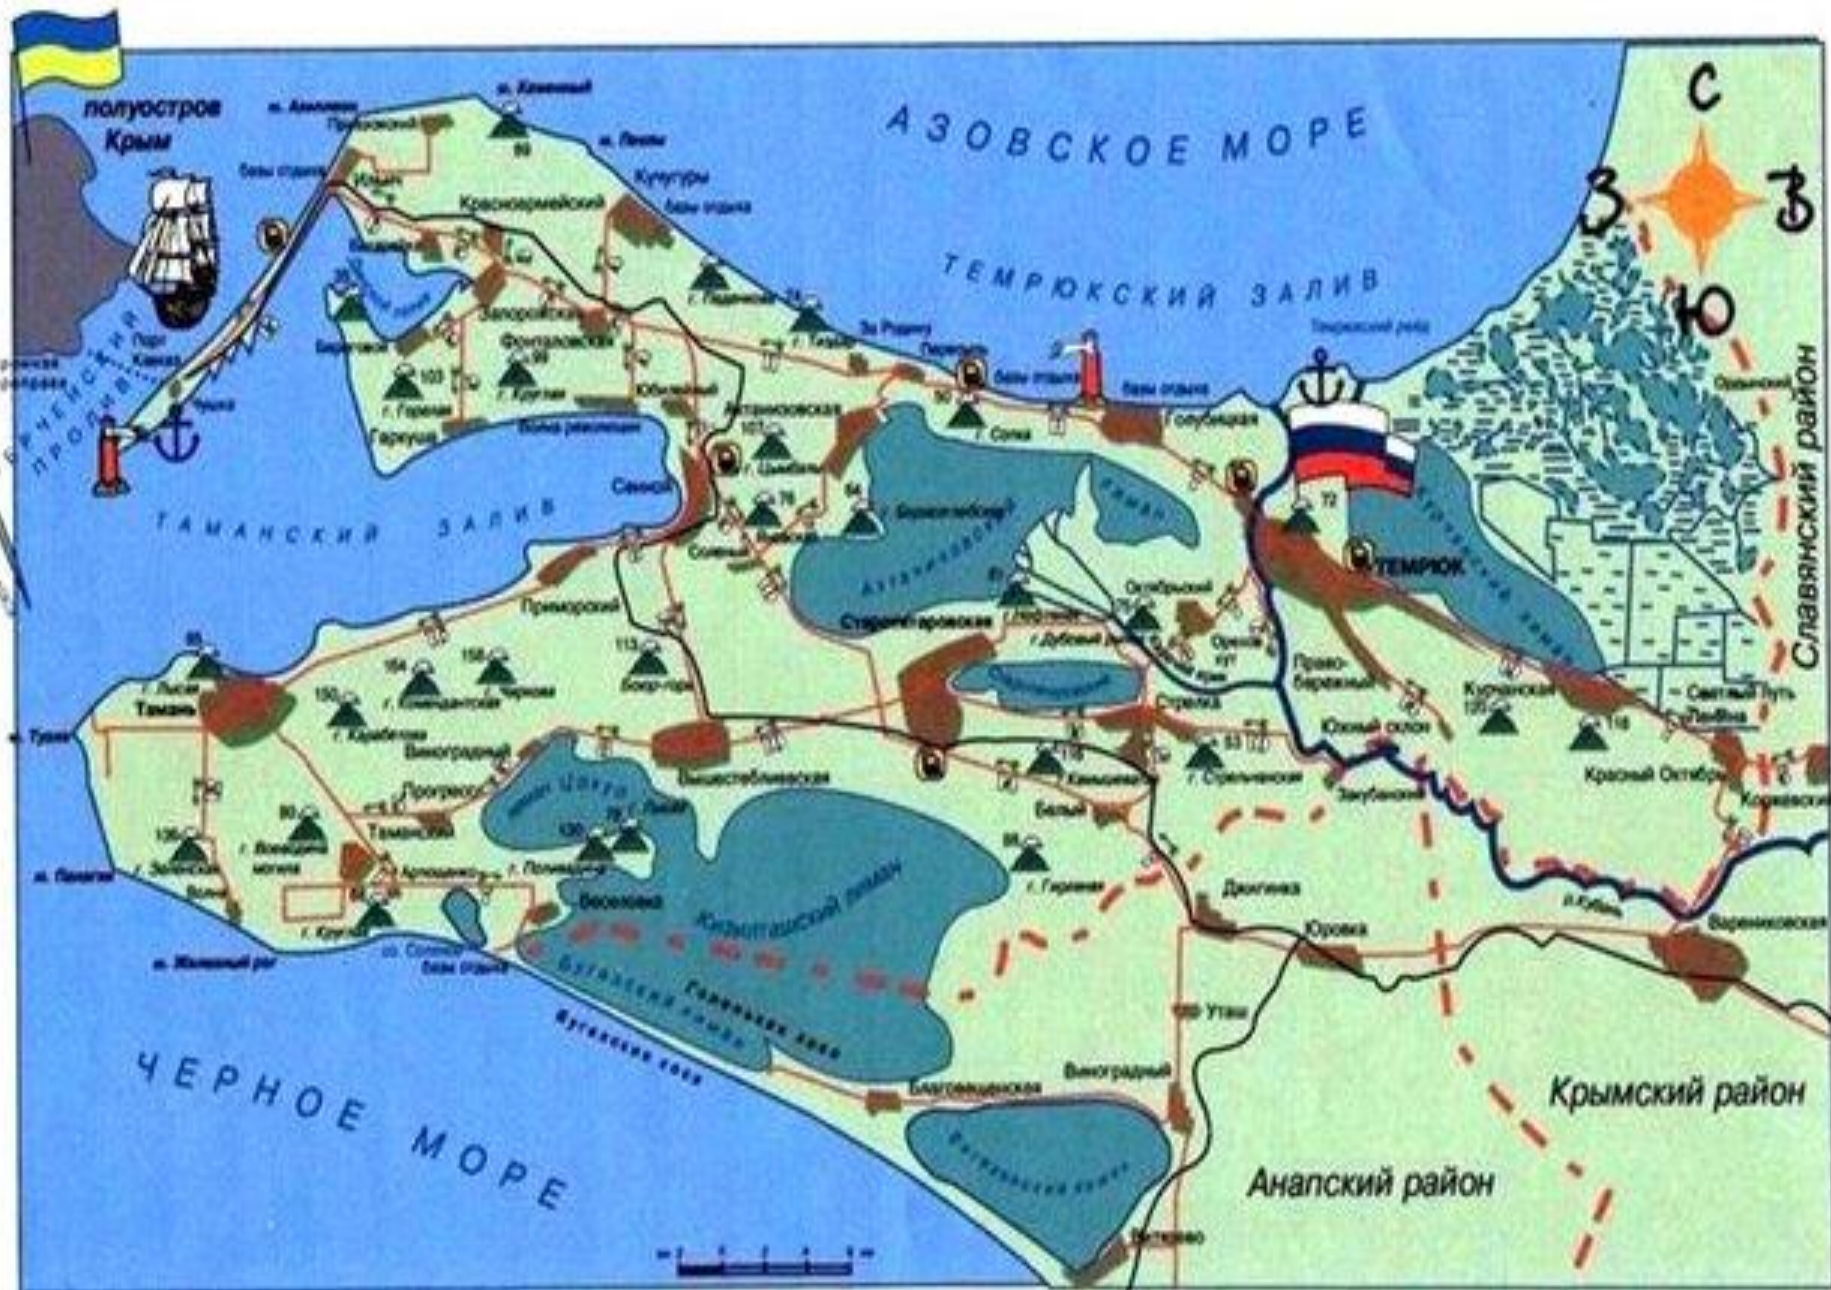

Степи Кубани.

КРАСНОДАРСКОГО КРАИ

Legend table with columns for symbols and their corresponding geographical features. The text is small and difficult to read, but it includes symbols for various types of terrain, urban areas, and administrative boundaries.

Legend table with columns for symbols and their corresponding geographical features. The text is small and difficult to read, but it includes symbols for various types of terrain, urban areas, and administrative boundaries.

Озеро Ханское

озеро Голубицкое

Озеро Солёное

2sea.ru

Фото Игорь Платонов