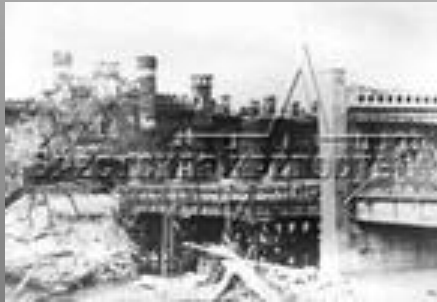

**Активное сопротивление
продолжалось
до 20х чисел июля 1941г.**