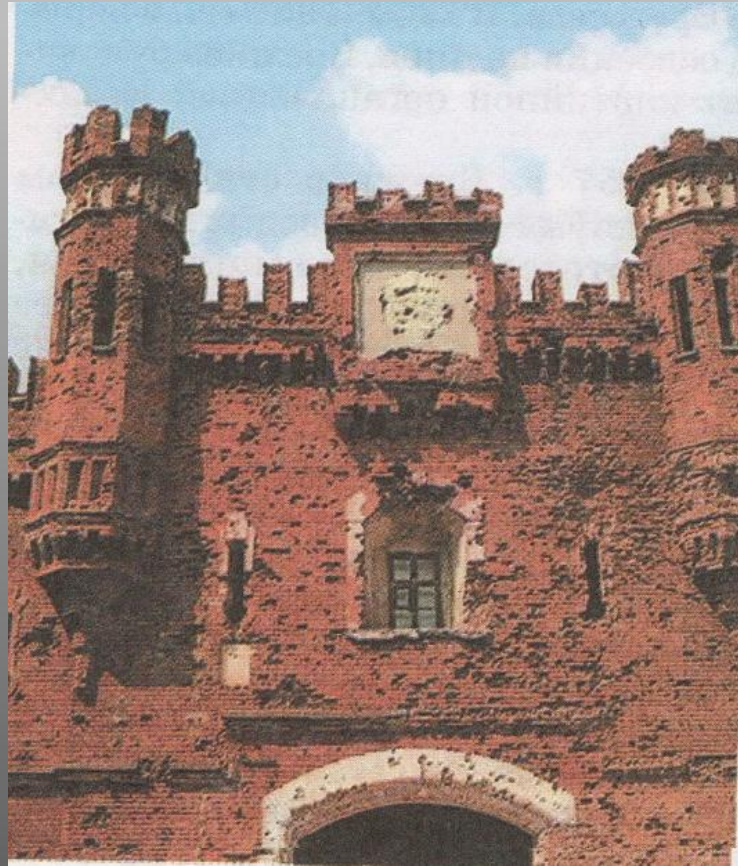

Крепость построена
1833-1830гг. Модернизирована
В конце 19-начала 20 вв.