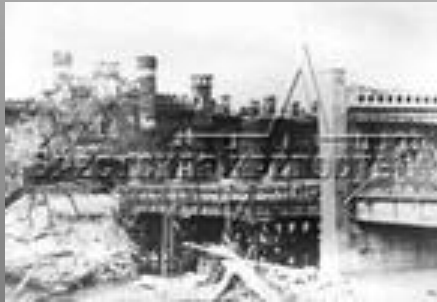

В к
п

171

132

мсь
2й

ида
ьона

A black and white photograph showing a street in a city that has been severely damaged by war. The foreground is filled with large piles of rubble, including twisted metal and broken concrete. The buildings on either side are heavily damaged, with many windows missing and structural elements exposed. In the background, a large, ornate building with a dome is visible, likely a cathedral or a significant public building. The sky is overcast and cloudy.

**Главным очагом
сопротивления врагу
стала Цитадель**

**Активное сопротивление
продолжалось
до 20х чисел июля 1941г.**

**Защитники Брестской
Слава героям!!!
крепости**

A large, dark stone sculpture of a soldier in a crouching position, holding a rifle. The soldier's face is etched with a look of intense focus and physical strain. In the foreground, a mortar shell lies on the ground, partially filled with colorful flowers. The sculpture is set on a paved area, with a brick building and greenery in the background under a clear sky.