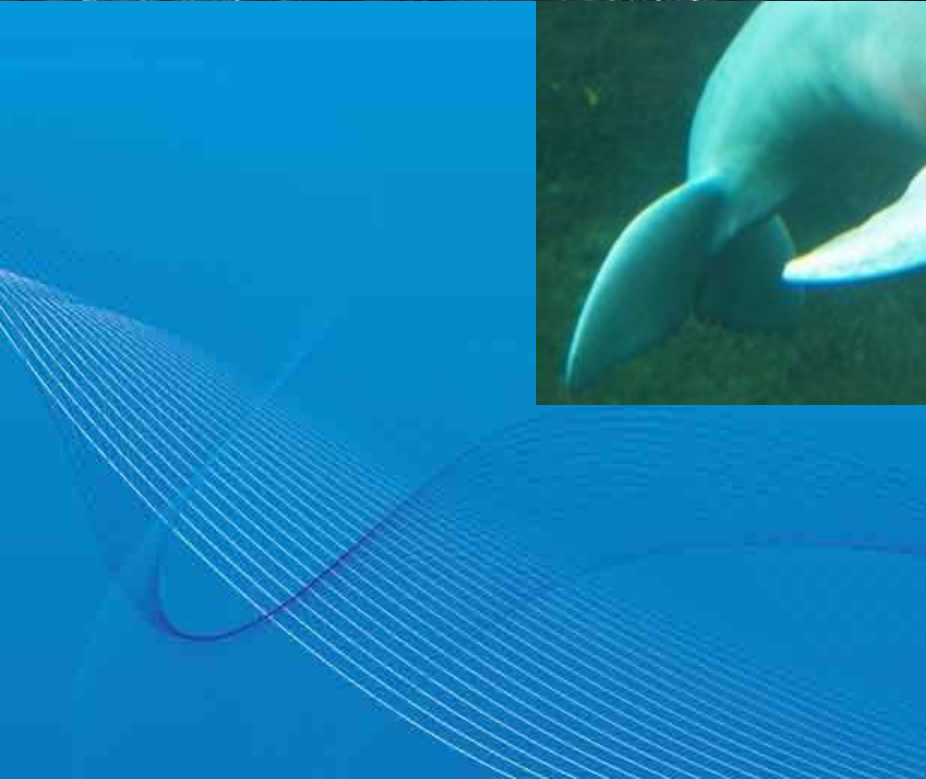

В тишине морских глубин
Смело плавает...

С О М

К И Т

Д Е Л Ь Ф И Н

Н

The background is a solid blue color with several white, wavy, line-art patterns that resemble stylized waves or abstract shapes. These patterns are layered and overlap, creating a sense of movement and depth. The text is positioned in the upper left quadrant of the image.

Хищная большая рыба
Налетела, словно глыба.
Мигом жертву заглотнула
Ненасытная...

С О М

К И Т

Д Е Л Ь Ф И Н

А К У Л А

Н

Игра « Найди пару дельфину»

Игра-мозаика «Собери дельфина»

Игра-лабиринт «Охота на рыбу»

The background is a solid light blue color. Overlaid on this are several sets of thin, white, wavy lines that create a sense of motion and depth. These lines are arranged in a way that suggests a three-dimensional space, with some lines appearing to curve and twist around each other. The overall effect is clean, modern, and dynamic.