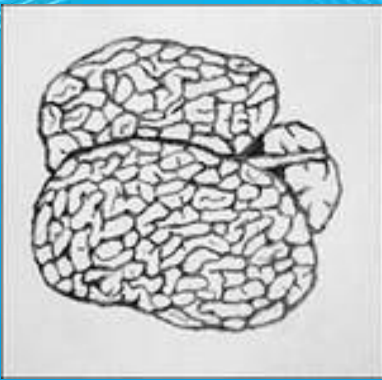

Клуб «Любителей природы»

В бассейне любит он нырять,
И ловкостью нас покорять.
Блестящий, гладкий, как графин,
Спаситель в море наш...

1,7 кг

1,5 кг

The background is a solid light blue color. Overlaid on this are several sets of thin, white, wavy lines that create a sense of motion and depth. These lines are arranged in a way that suggests a three-dimensional space, with some lines appearing to curve and sweep across the frame. The overall effect is clean, modern, and artistic.

На дне, где тихо и темно
Лежит усатое бревно

C O M

H

The background is a solid light blue color. Overlaid on this are several sets of thin, white, wavy lines that create a sense of motion and depth, resembling stylized waves or abstract patterns. The lines are most prominent in the upper and lower right quadrants, with some crossing each other to form a central, more complex shape.

Через море-океан
Плывет чудо-великан,
А ус во рту прячет

С О М

К И Т

Н

The background is a solid blue color with several white, wavy, line-art patterns that resemble sound waves or light rays. These patterns are scattered across the frame, with some being more prominent than others. The text is centered in the upper half of the image.

В тишине морских глубин
Смело плавает...

С О М

К И Т

Д Е Л Ь Ф И Н

Н

The background is a solid blue color with several white, wavy, line-art patterns that resemble stylized waves or abstract shapes. These patterns are layered and overlap, creating a sense of movement and depth. The text is positioned in the upper left quadrant of the image.