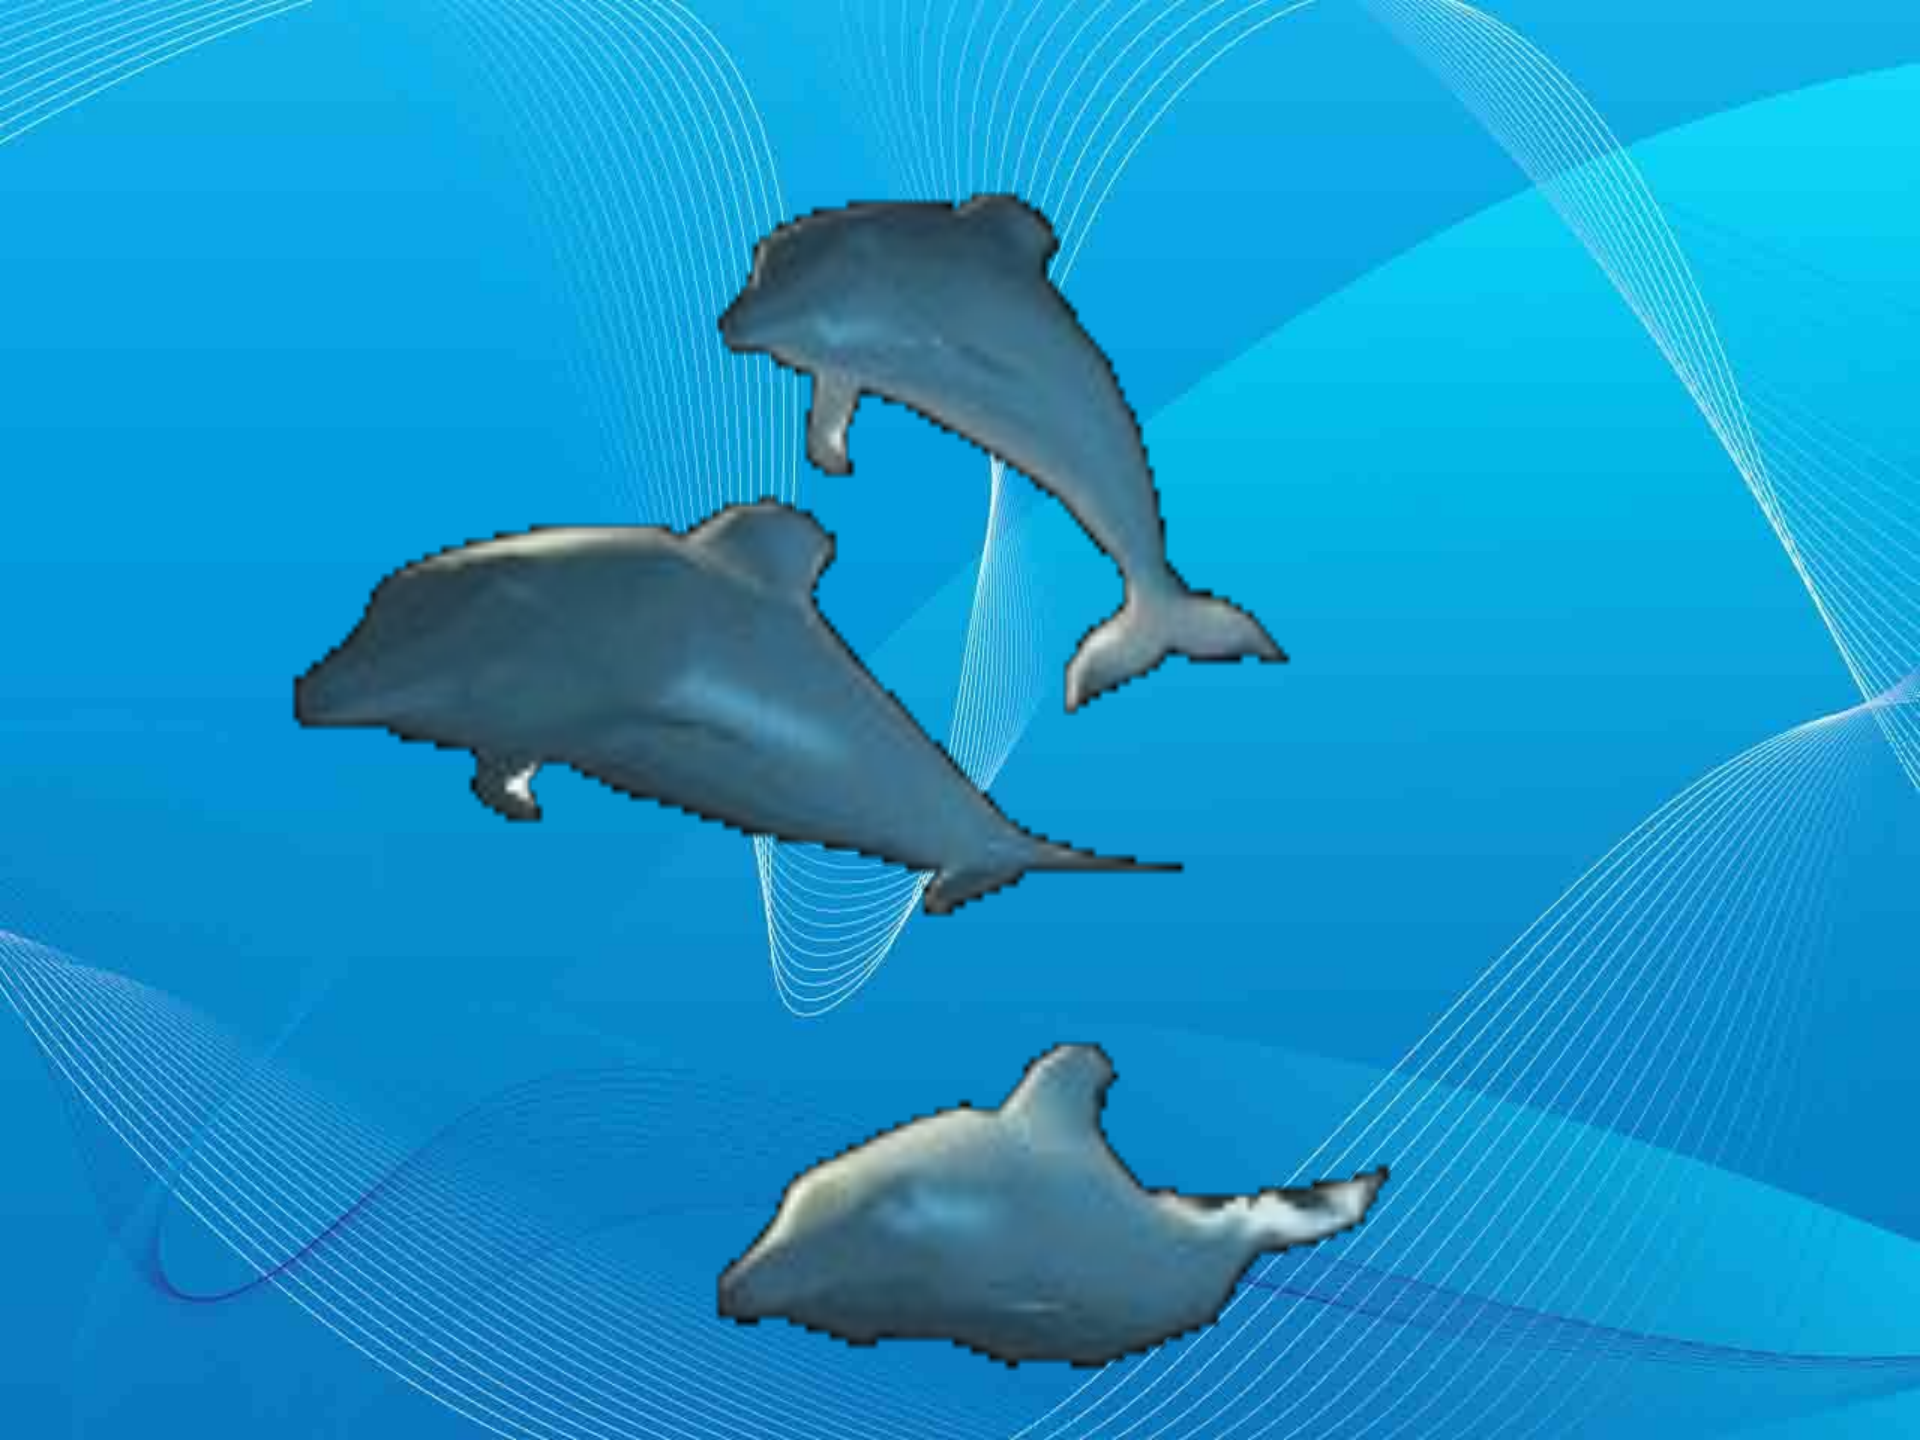

Клуб «Любителей природы»

В бассейне любит он нырять,
И ловкостью нас покорять.
Блестящий, гладкий, как графин,
Спаситель в море наш...

1,7 кг

1,5 кг

The background is a solid light blue color. Overlaid on this are several sets of thin, white, wavy lines that create a sense of motion and depth. These lines are arranged in a way that suggests a three-dimensional space, with some lines appearing to curve and sweep across the frame. The overall effect is clean, modern, and artistic.

Через море-океан
Плывет чудо-великан,
А ус во рту прячет

С О М

К И Т

Н

The background is a solid blue color with several white, wavy, line-art patterns that resemble sound waves or light rays. These patterns are scattered across the frame, with some being more prominent than others. The text is centered in the upper half of the image.

В тишине морских глубин
Смело плавает...

С О М

К И Т

Д Е Л Ь Ф И Н

Н

The background is a solid blue color with several white, wavy, line-art patterns that resemble stylized waves or abstract shapes. These patterns are layered and overlap, creating a sense of movement and depth. The text is positioned in the upper left quadrant of the image.

Игра-лабиринт «Охота на рыбу»

The background is a solid light blue color. Overlaid on this are several sets of thin, white, wavy lines that create a sense of motion and depth. These lines are arranged in a way that suggests a three-dimensional space, with some lines appearing to curve and twist around each other. The overall effect is clean, modern, and dynamic.