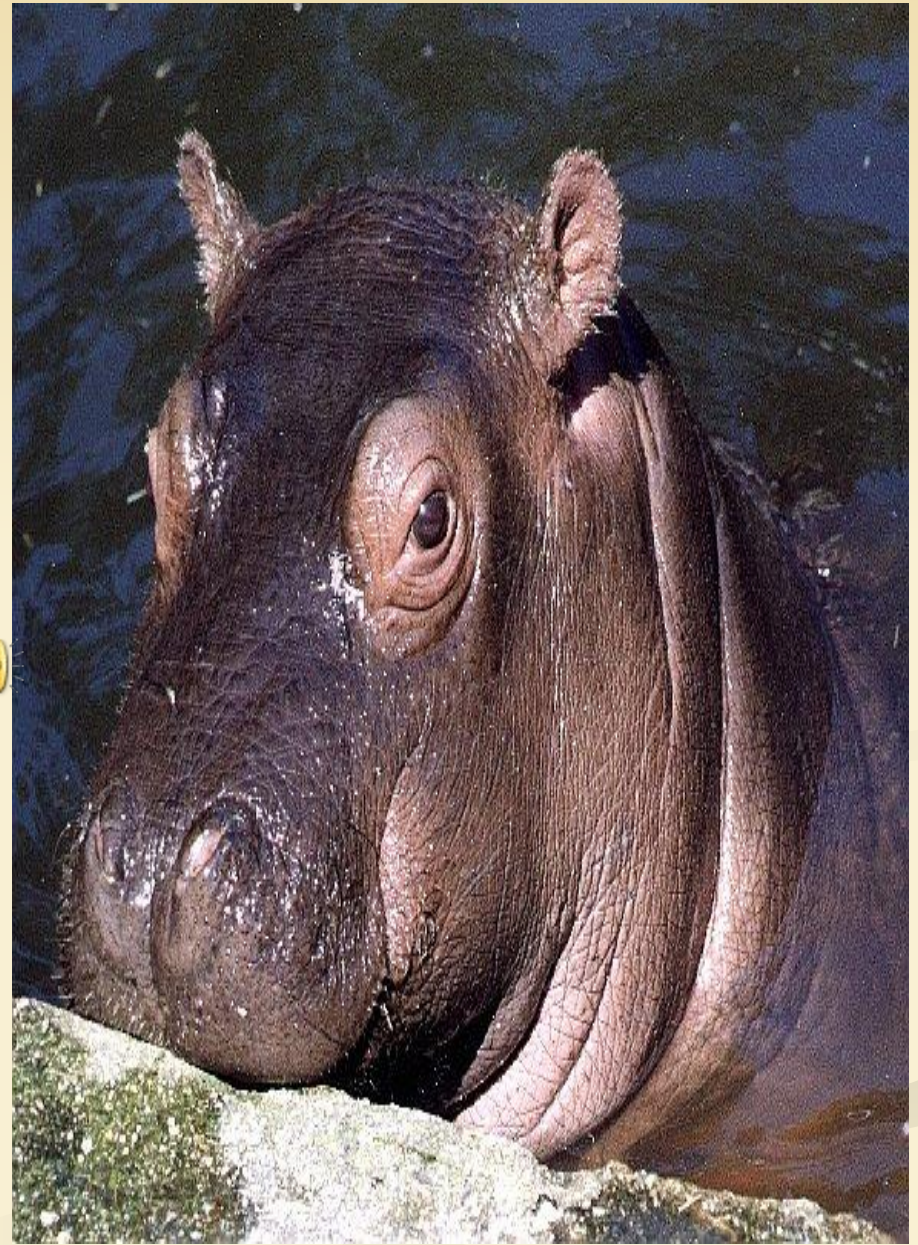

Окружающий

мир

Красная книга России

Davies pinx

Красная книга России

A photograph of a large, mature pine tree in a forest. The tree has a thick, dark trunk and a dense canopy of green needles. The forest floor is covered with various green plants and shrubs. The sky is blue with some light clouds. The text 'ЗАПОВЕДНИКИ.' is overlaid in the center of the image in a bold, red, serif font.