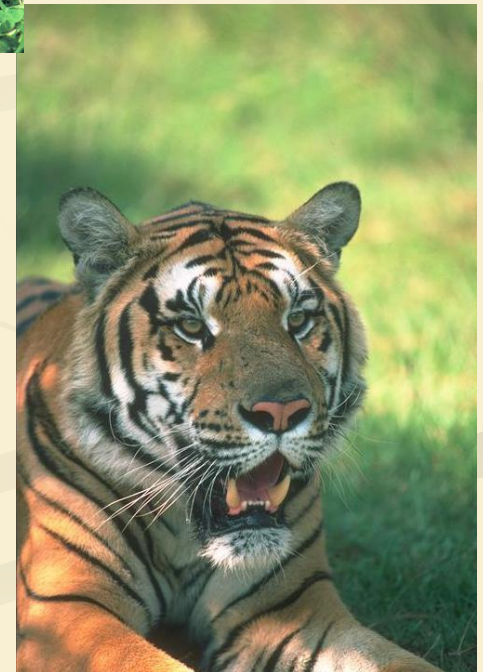

Окружающий

мир

Красная книга России

Davies pinx

Красная книга России

A photograph of a large, mature pine tree in a forest. The tree has a thick, dark trunk and a dense canopy of green needles. The forest floor is covered with various green plants and shrubs. The sky is blue with some light clouds. The text 'ЗАПОВЕДНИКИ.' is overlaid in the center of the image in a bold, red, serif font.