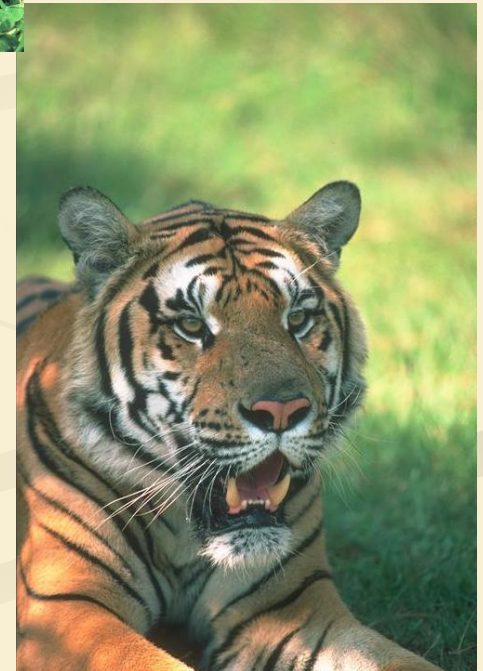

Окружающий

мир

Красная книга России

Davies pinx

Красная книга России

A photograph of a large, mature pine tree in a forest. The tree has a thick, dark trunk and a dense canopy of green needles. The forest floor is covered with various green plants and shrubs. The sky is blue with some light clouds. The text 'ЗАПОВЕДНИКИ.' is overlaid in the center of the image in a bold, red, serif font.