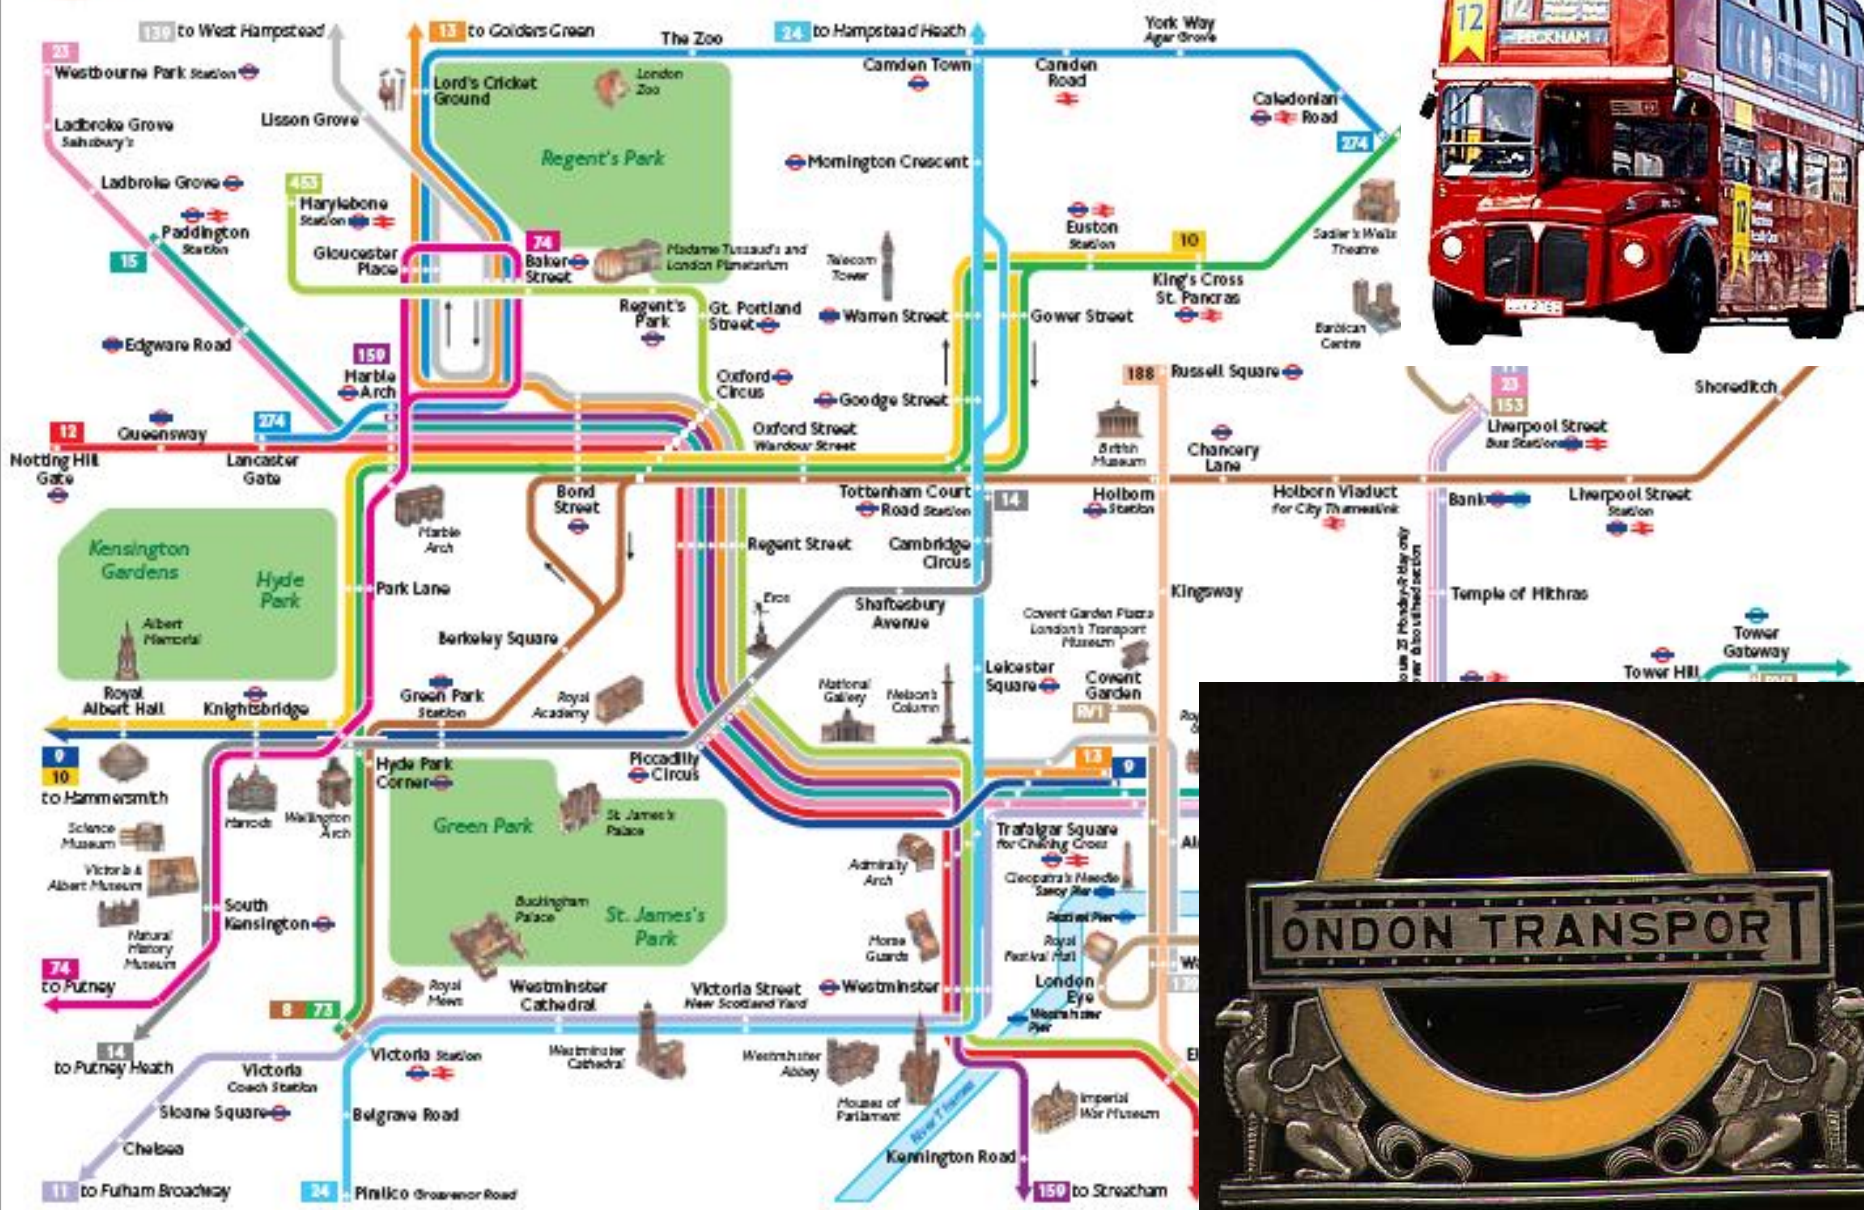

Transport

By train

By car

By taxi

By bus

By underground

On foot

By ship

By helicopter

By plane

You can reach England either by plane, by train, by car or by ship. The fastest way is by plane.

England to France – Channel Tunnel

Map of the Channel Tunnel

ain or by car you have to
Opening of the Channel Tunnel
is a frequent service of
by Queen Elizabeth II by Queen
Elizabeth II and French President
and François Mitterrand.

Channel Tunnel

Do you know that people in Britain drive on the left and generally overtake on the right.

The speed limit is 30 miles per hour (50 km/h) in towns and cities and 70 m. p. h. (110 km/h) on motorways.

Key bus routes

UNDERGROUND