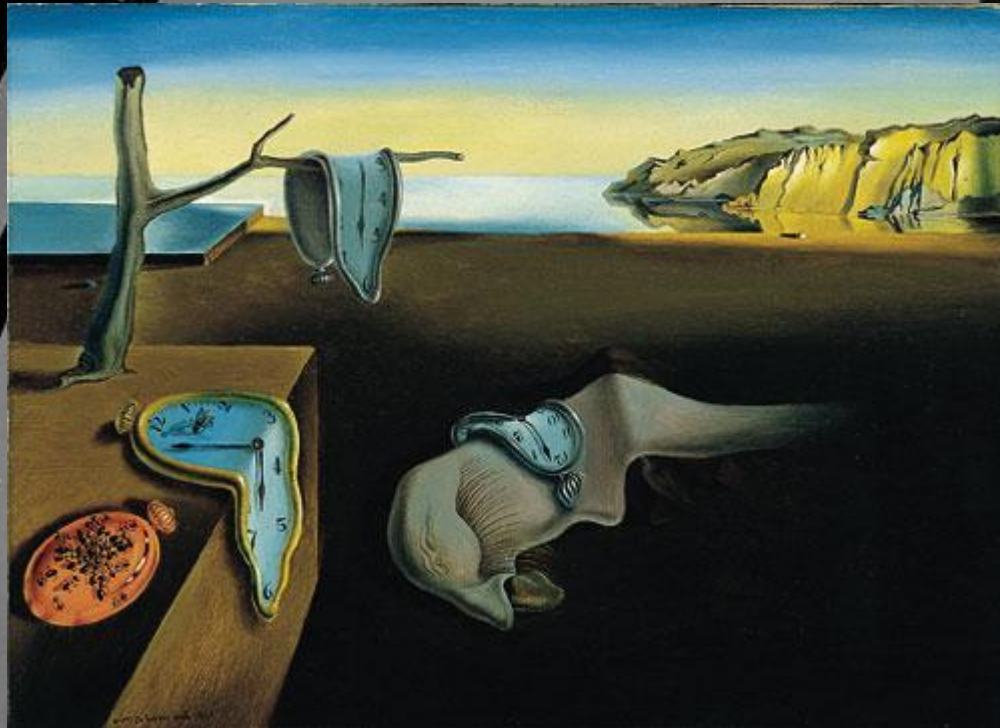

Salvador Dali

(May 11, 1904-January 23,
1989)

Salvador Dali

(May 11, 1904-January 23, 1989)

Salvador Dali was the 20th century's most famous surrealist artist. He was born as a son of a prestigious notary in a small town of Figueras in Northern Spain.

Salvador Dali (May 11, 1904-January 23, 1989)

In the 1920s and 1930s Dali made his reputation in Europe and the USA, influenced by the cubism of Picasso and psychological theories of Freud.

Salvador Dali

(May 11, 1904-January 23, 1989)

In 1929 he met Gala. She was eleven years older than he and was a Russian immigrant, and moreover, she was married. But in spite of that Dali and Gala began living together. Dali used to call her his muse.

Salvador Dali

(May 11, 1904-January 23, 1989)

In 1931 Dali wrote his best-known picture- The Persistence of Memory- a crazy landscape with strange clocks.

Salvador Dalí (May 11, 1904-January 23, 1989)

“The Fase Of War”
(1940)