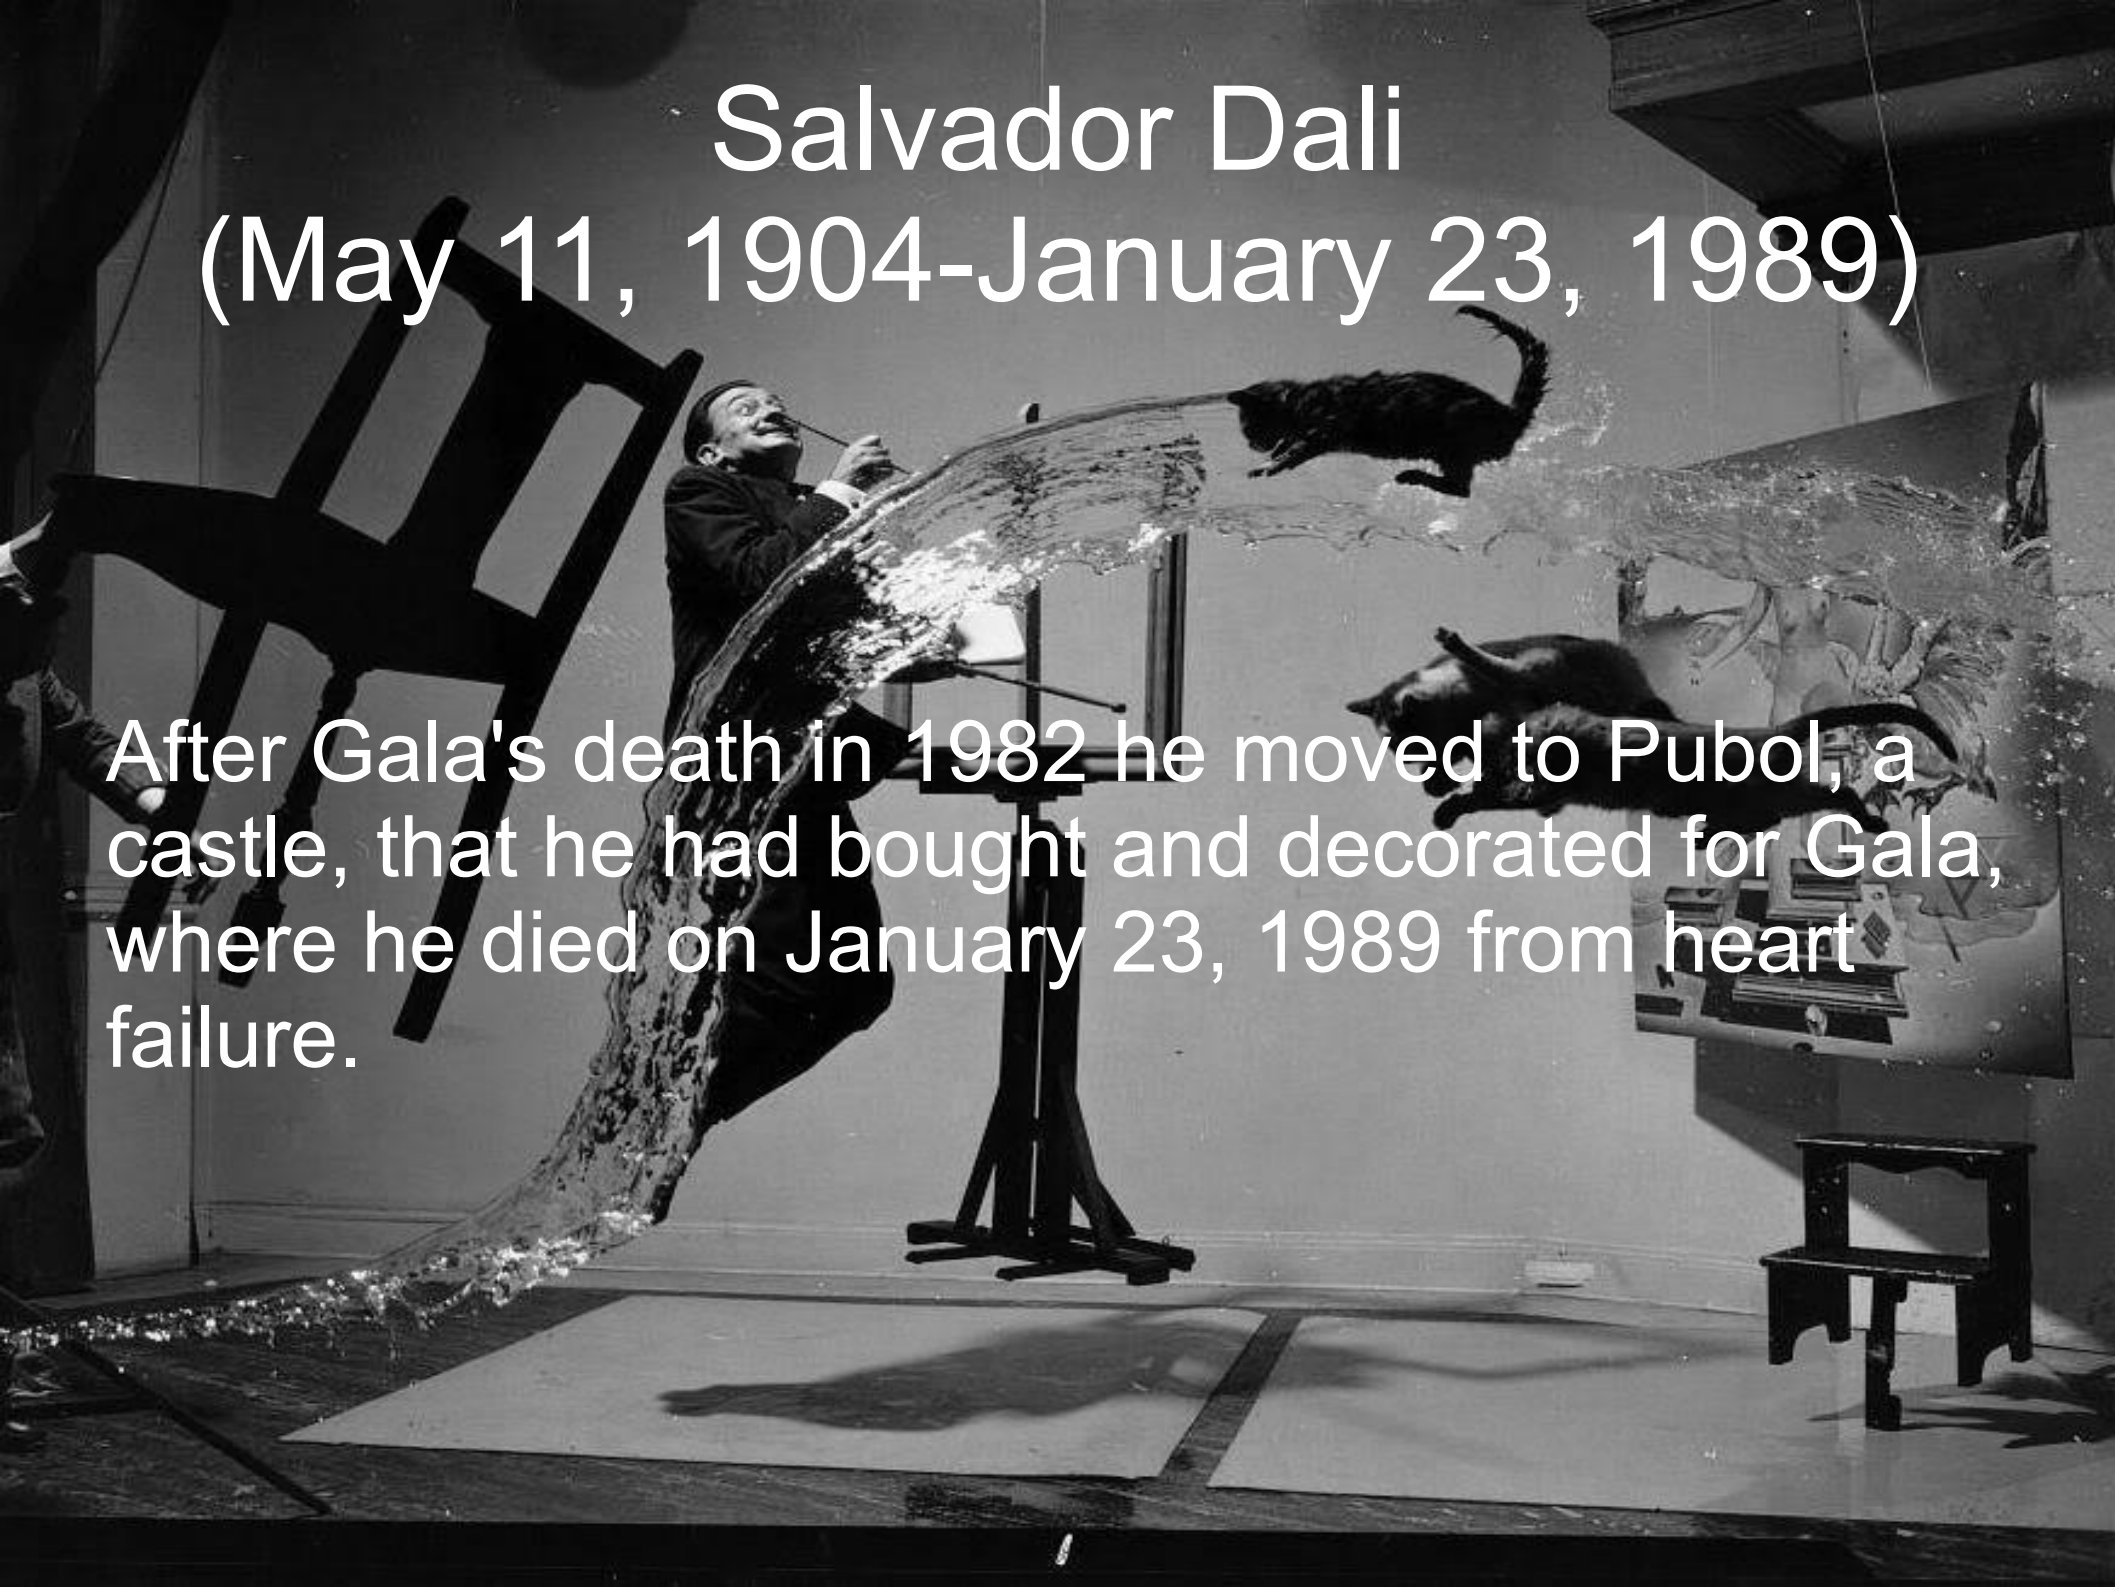

Salvador Dali (May 11, 1904-January 23, 1989)

After Gala's death in 1982 he moved to Pubol, a castle, that he had bought and decorated for Gala, where he died on January 23, 1989 from heart failure.