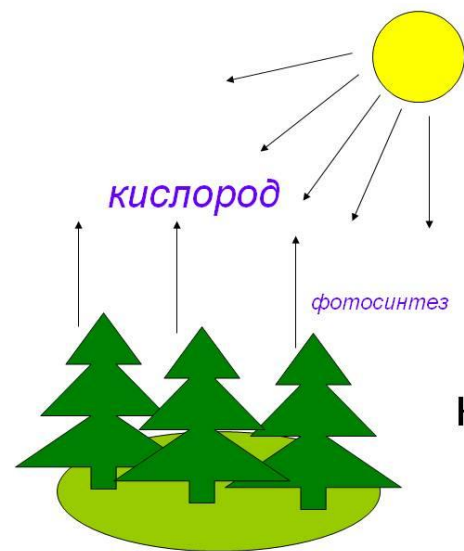

Лес много дает человеку