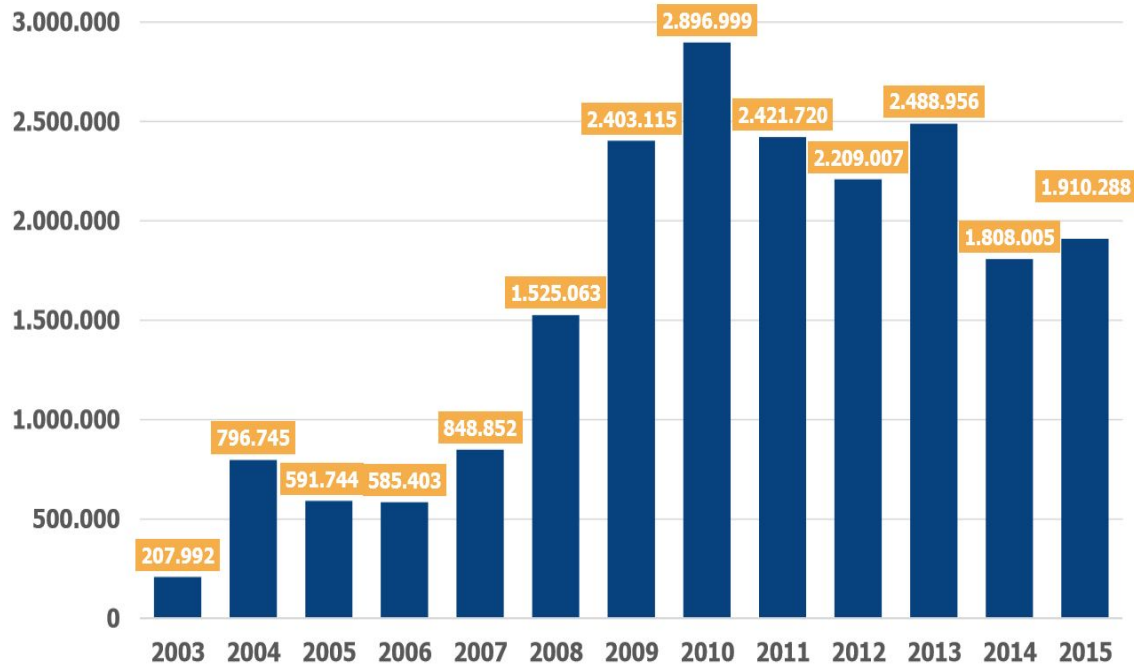

Real Estate

- 250 ha attractive industrial real estate available for commerce and logistics
- Weeze Airport is centrally located between the Major economic regions of Eastern Netherlands and Rhine and Ruhr area
- 10 minutes from A57
- 5km from railroad connection

Centrally located in Western-Europe

Weeze: Facts & Figures

Passenger development Weeze airport

Catchment: 10 million Inhabitants within 60 minutes

Weeze: Facts & Figures

DESTINATIONS FROM AIRPORT WEEZE

SUMMER 2016