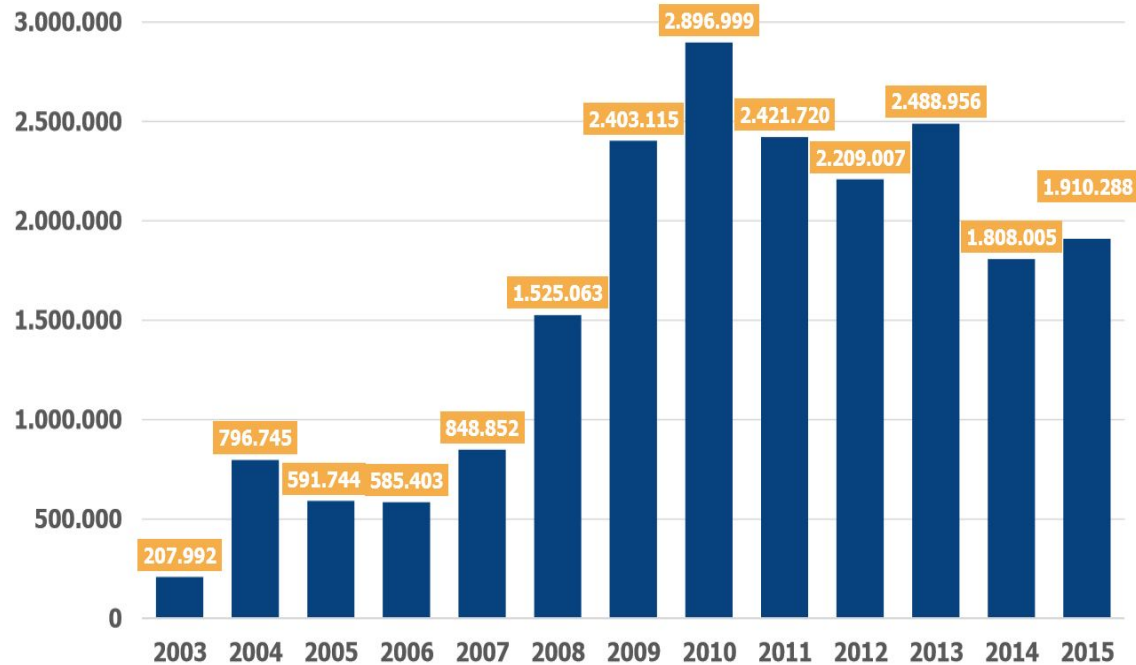

Passenger development Weeze airport