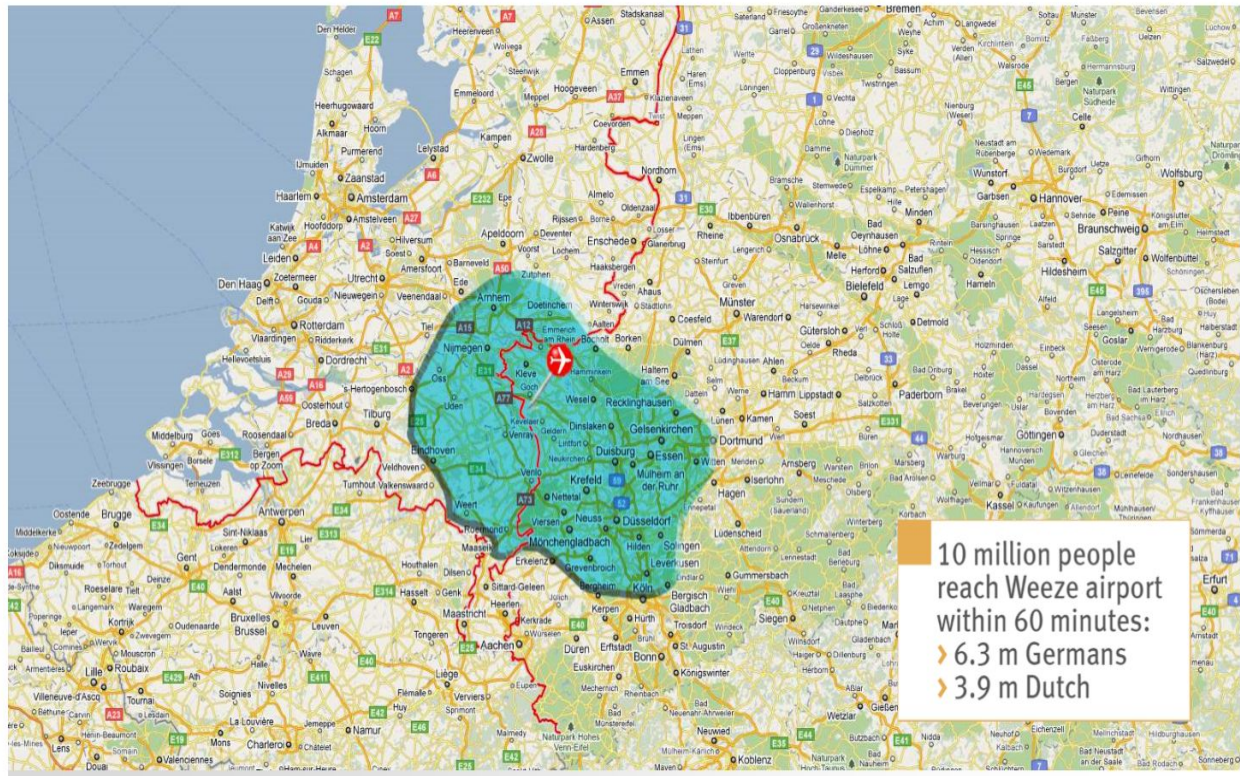

Catchment: 10 million Inhabitants within 60 minutes