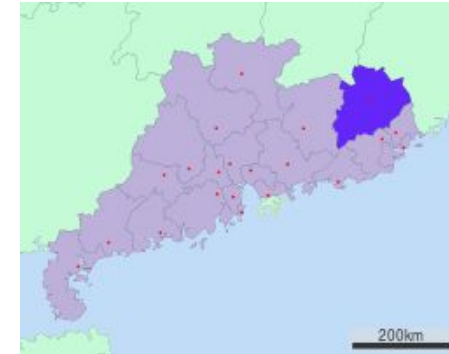

Meizhou

Trade and promotion center
Airport Weeze starts with
inviting the world giving
extra attention to the
mentioned 3 cities.

- Direct connection with all destinations of Airport Weeze flights
- Interesting to have a quick hub for customers as well as businessmen from all of Europe meeting the World, China, Cities, Asia
- Visitors for Designer Outlet with top brands
- Regional visitors by car and public transportation
- Busses with tourists from China, Japan, Korea, Asia and others
- Visit with one day stay
- Business people from Europe wanting to meet business and governmental people from China, the 3 cities as a start/Asia