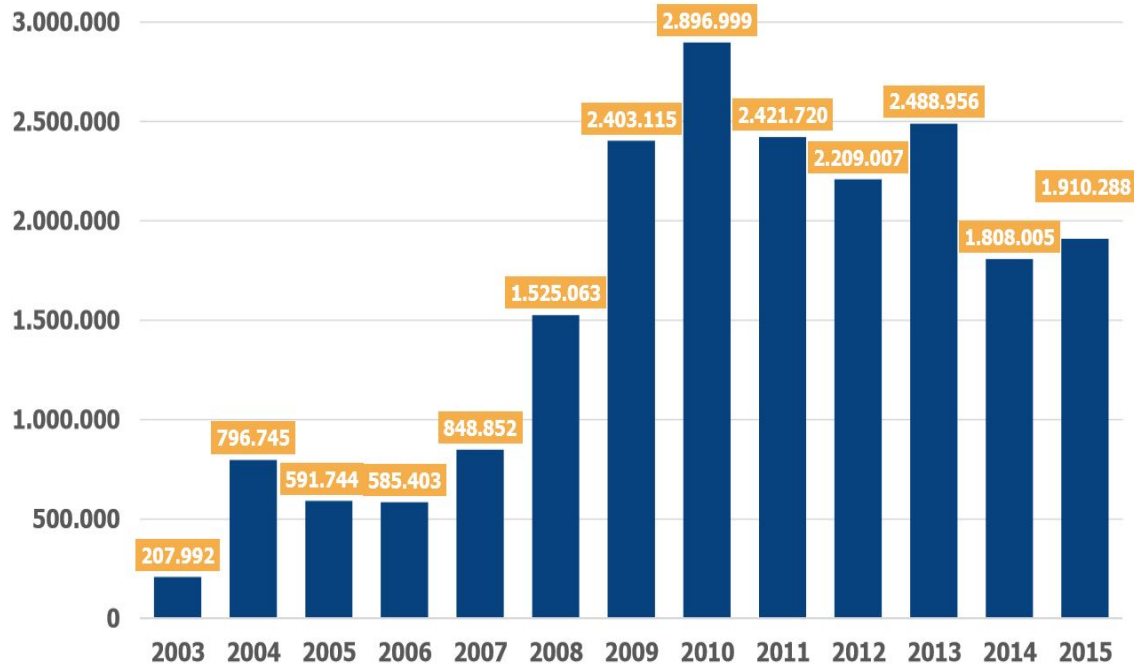

Passenger development Weeze airport