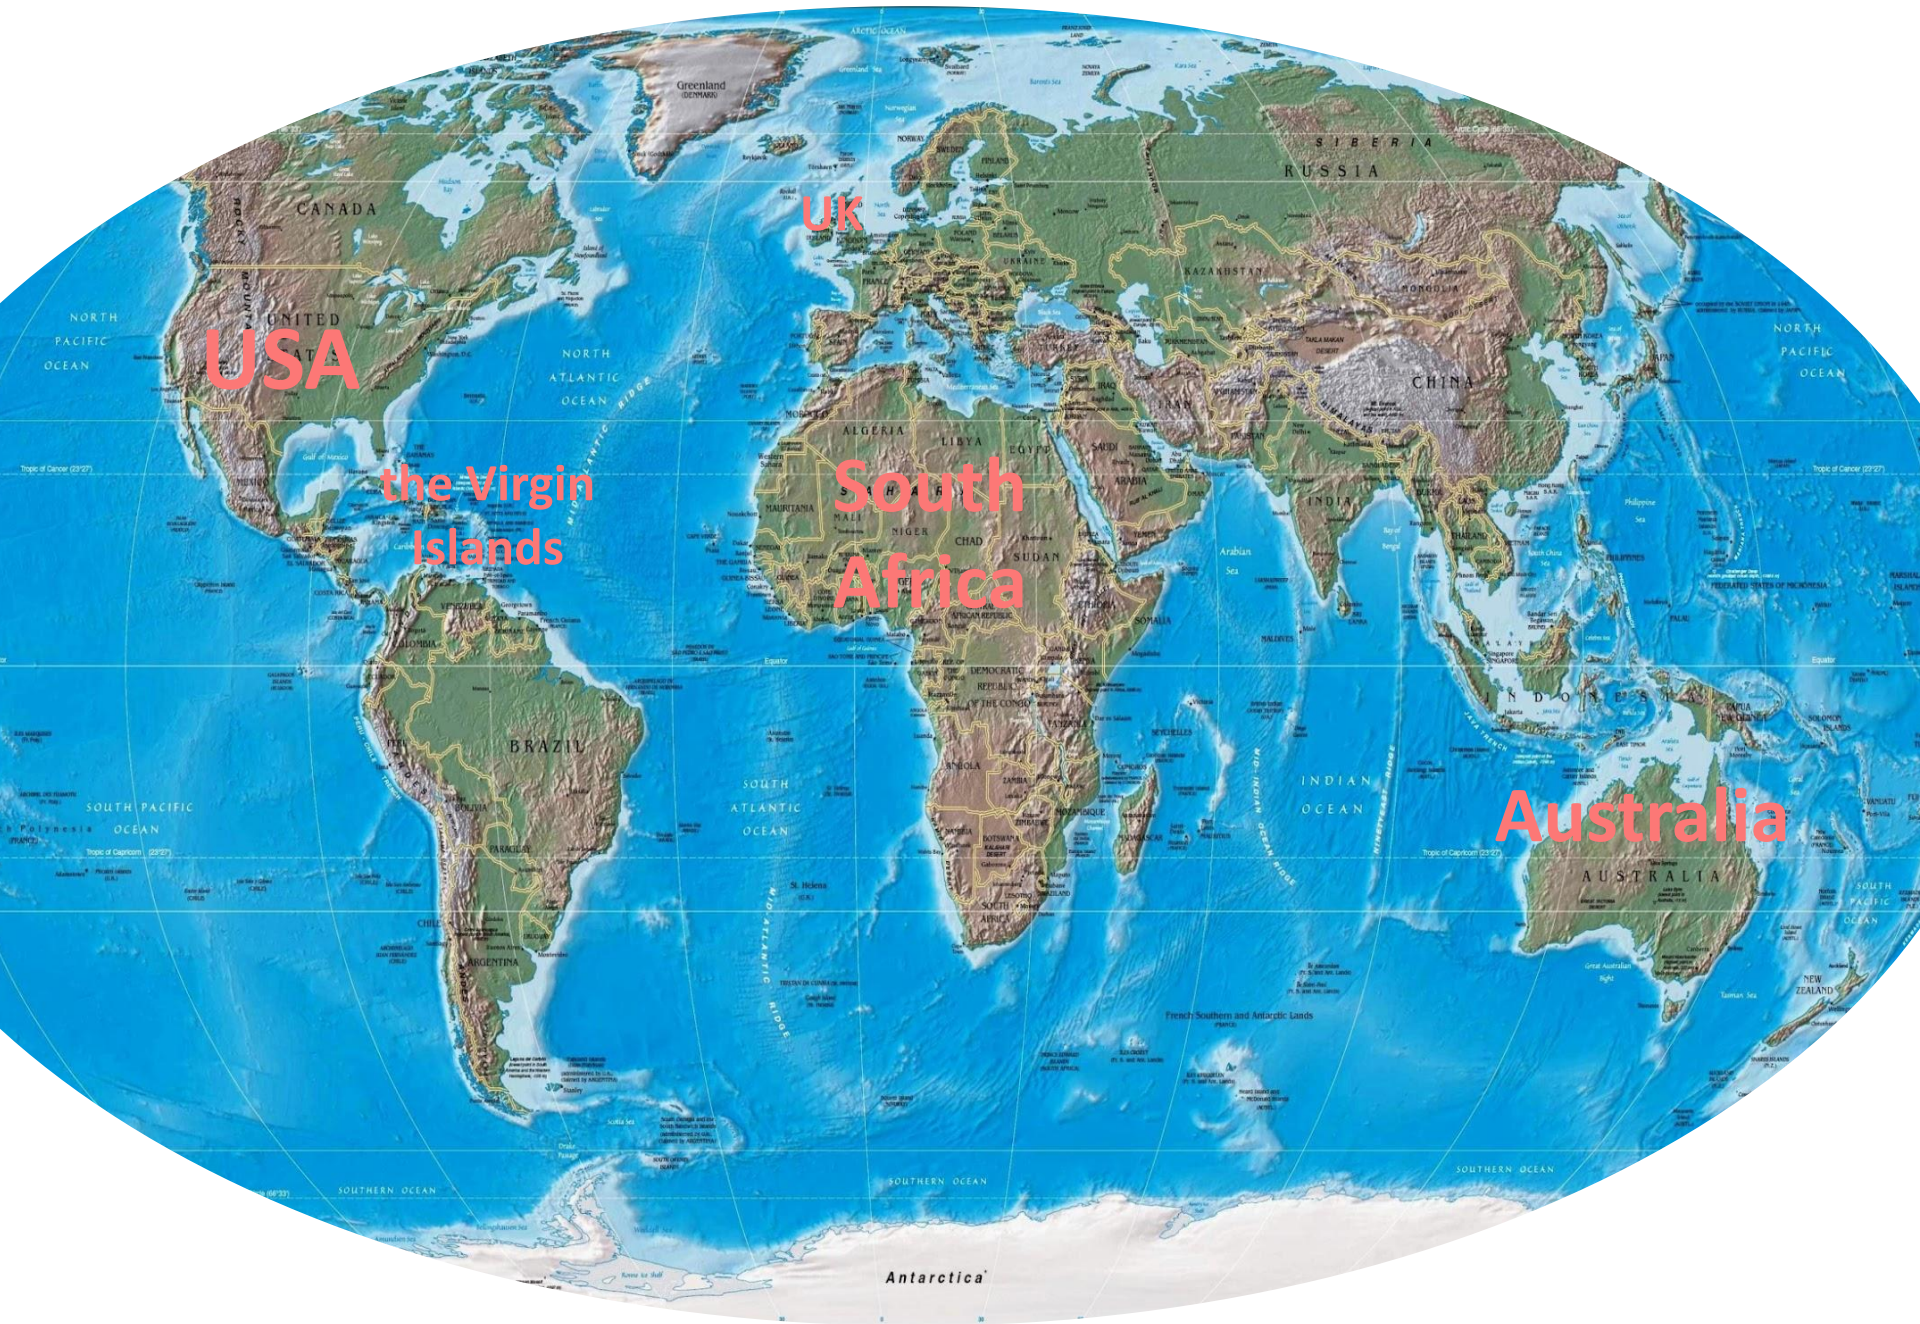

USA

UK

the Virgin Islands

South Africa

Australia

Antarctica