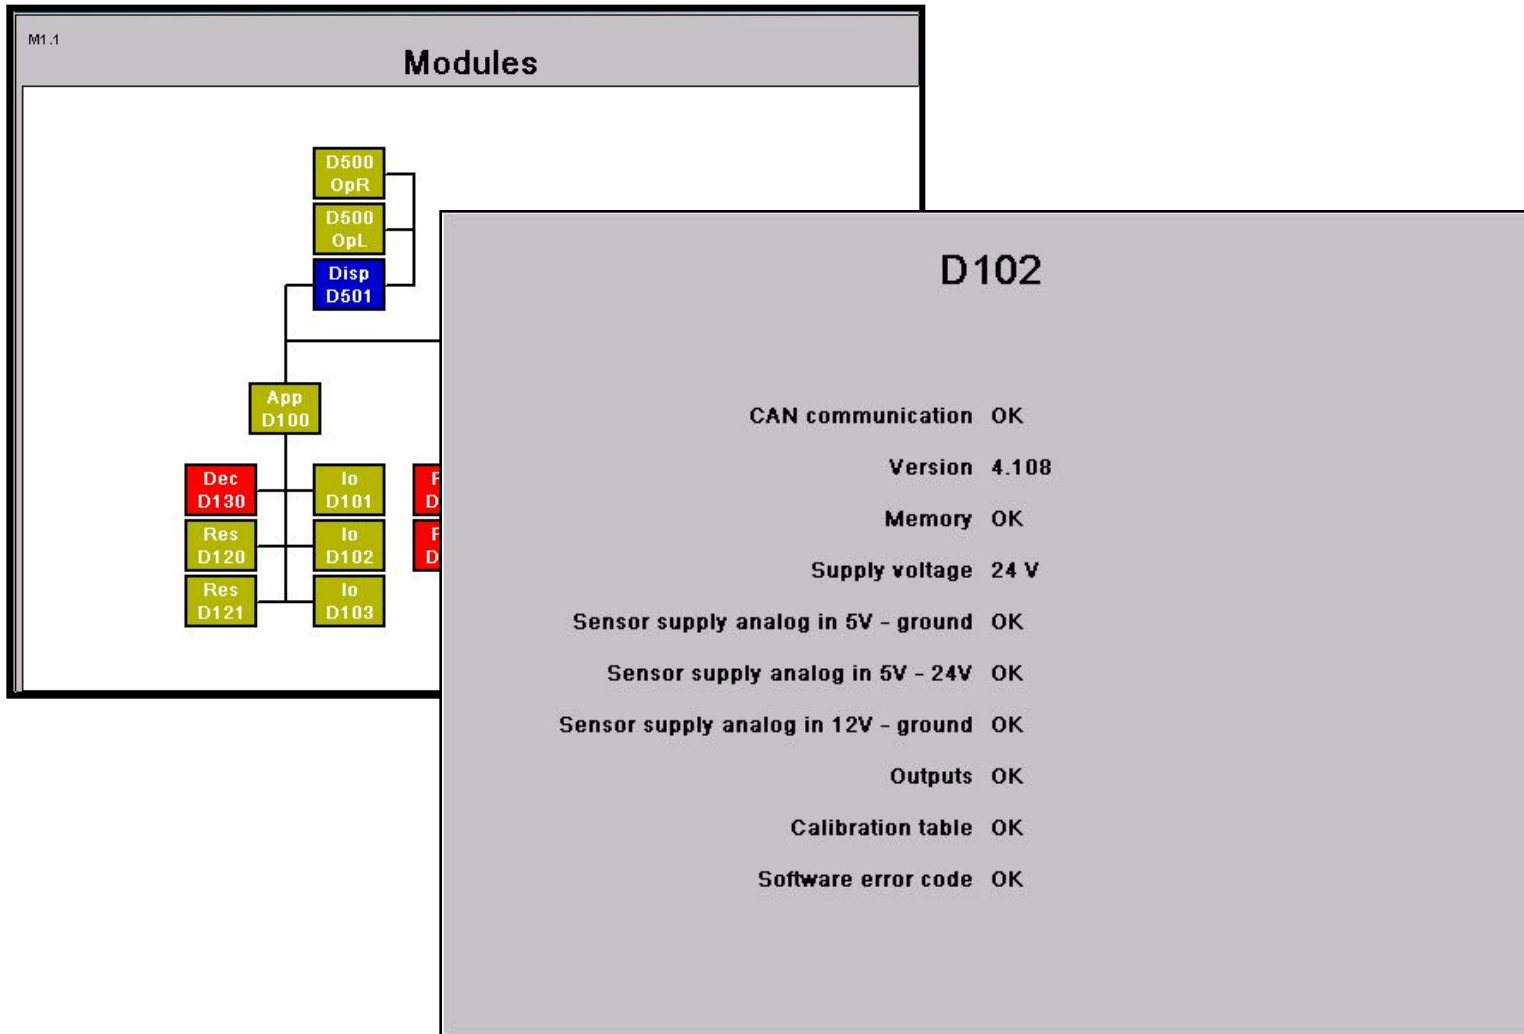

Operators panel

Menu modules – I/O