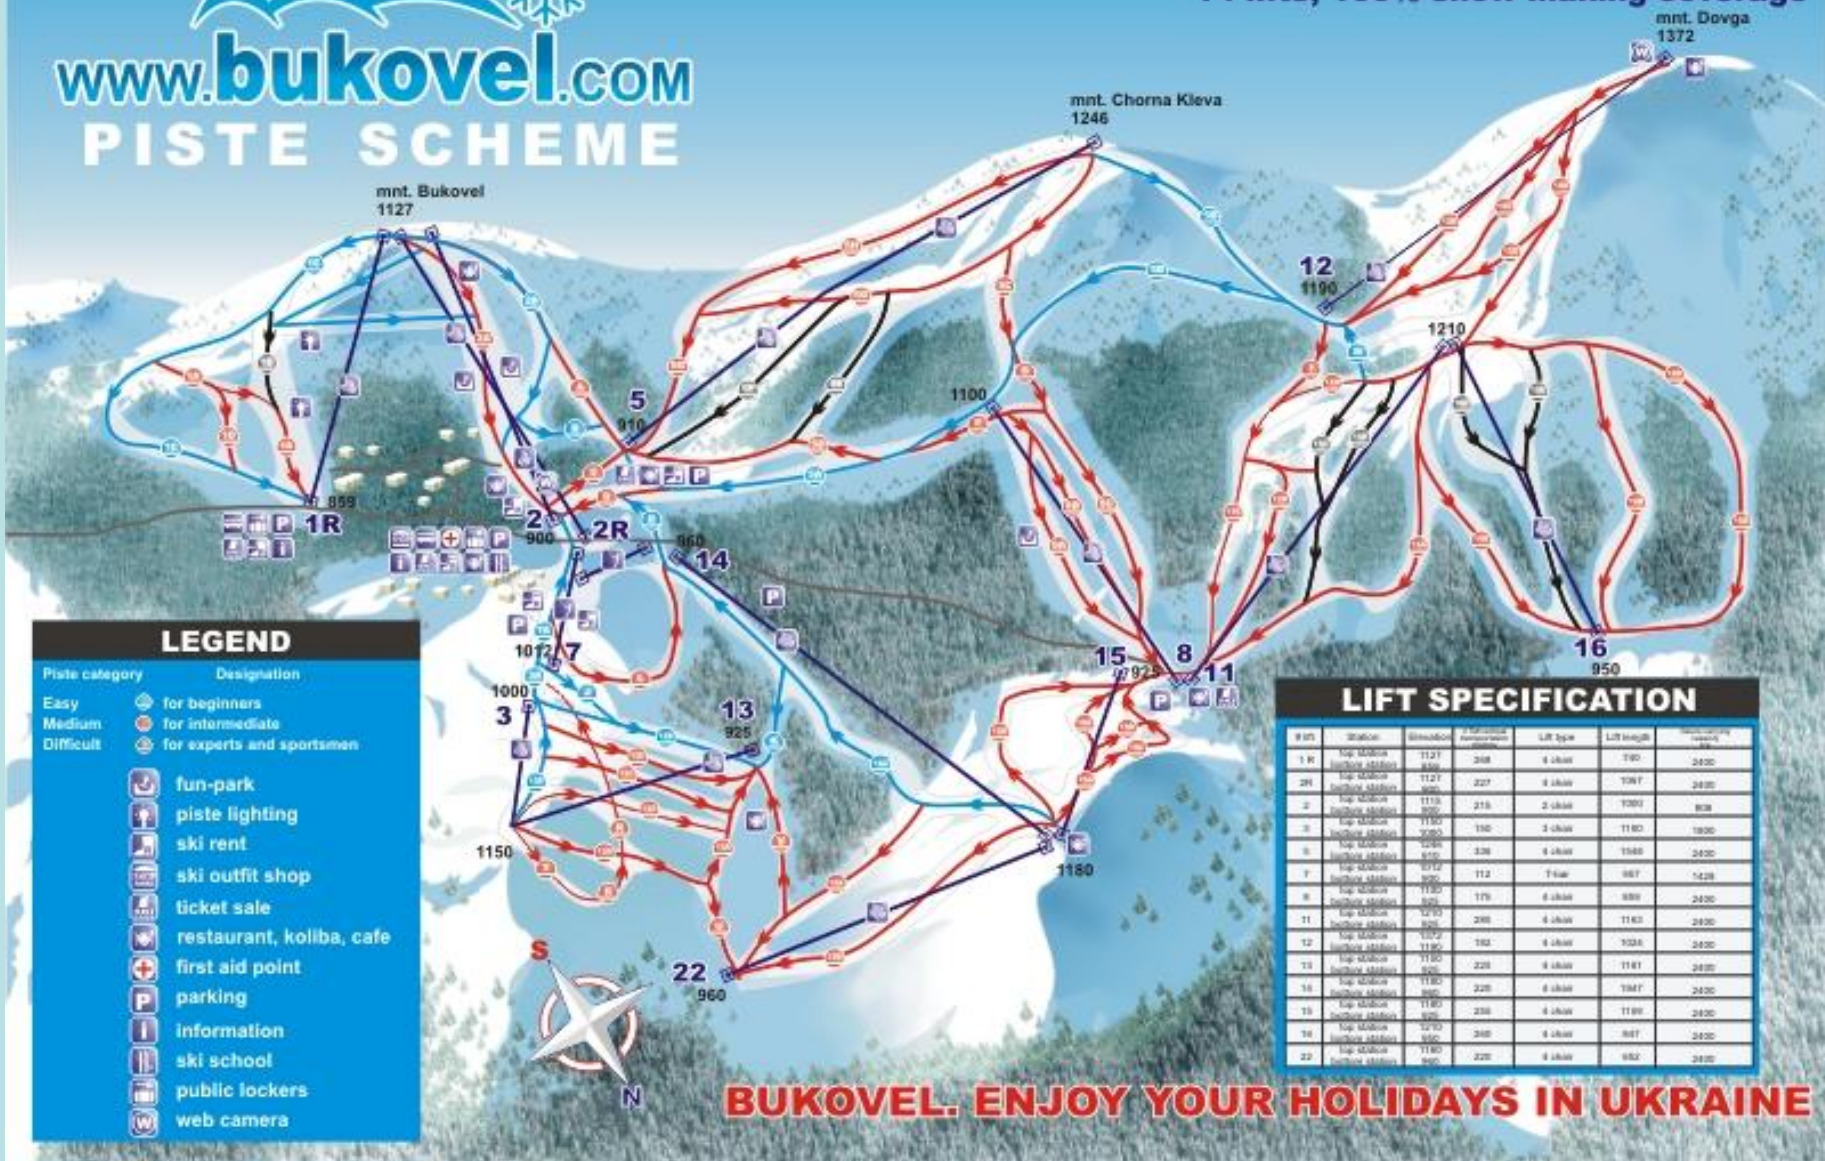

Bukovel ski resort

Bukovel is a ski- and spa-resort located in the Ivano-Frankivsk Region of western Ukraine. The resort is located almost on the ridge-lines of the Carpathian Mountains at elevation of 900 m above the sea level near the village of Polyanytsya (Yaremche municipality). It is one of the most popular ski resort in the Ukrainian Carpathian Mountains and is situated 30 km southwest of the city of Yaremche.

LEGEND

Piste category Designation

Easy for beginners

Medium for intermediate

Difficult for experts and sportsmen

- fun-park
- piste lighting
- ski rent
- ski outfit shop
- ticket sale
- restaurant, koliba, cafe
- first aid point
- parking
- information
- ski school
- public lockers
- web camera

BUKOVEL. ENJOY YOUR HOLIDAYS IN UKRAINE

There are 11 lifts for 4 persons 700-2000 m, 1 lift for three persons for each chair - 1100 m, 1 chairlift for two persons - 1000 m, several lifts for beginners. The longest lift - h.Bukovel (1127 m). Bukovel mountain - the height of 1139 meters, width of ski slopes 120-150 m, slope - 10-25 degrees. The total length of highways in mountain Bukovel - 12 km.