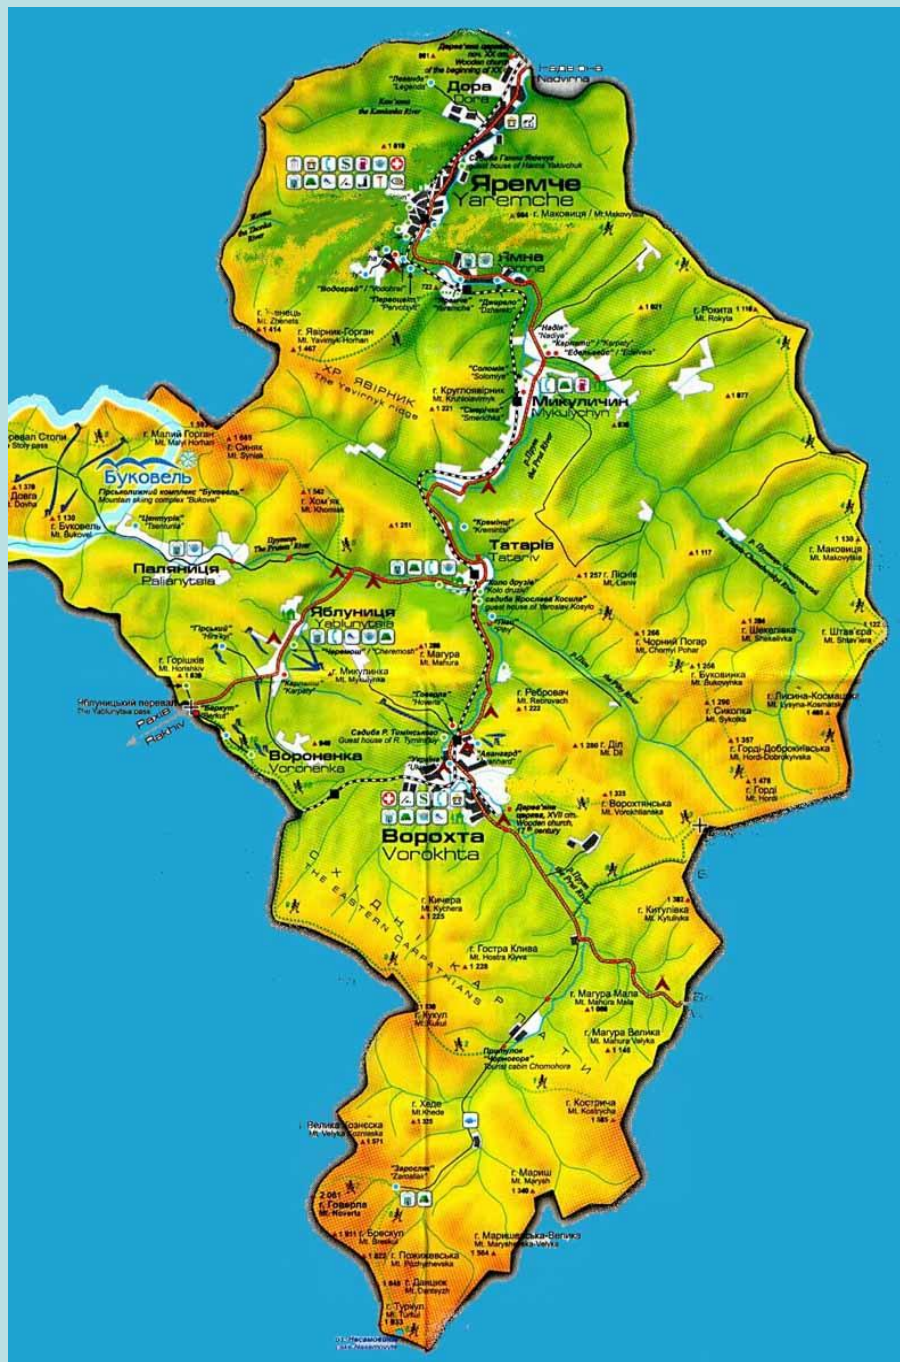

Bukovel ski resort

Bukovel is a ski- and spa-resort located in the Ivano-Frankivsk Region of western Ukraine. The resort is located almost on the ridge-lines of the Carpathian Mountains at elevation of 900 m above the sea level near the village of Polyanytsya (Yaremche municipality). It is one of the most popular ski resort in the Ukrainian Carpathian Mountains and is situated 30 km southwest of the city of Yaremche.

LEGEND

Piste category Designation

Easy for beginners

Medium for intermediate

Difficult for experts and sportsmen

- fun-park
- piste lighting
- ski rent
- ski outfit shop
- ticket sale
- restaurant, koliba, cafe
- first aid point
- parking
- information
- ski school
- public lockers
- web camera

BUKOVEL. ENJOY YOUR HOLIDAYS IN UKRAINE

There are 11 lifts for 4 persons 700-2000 m, 1 lift for three persons for each chair - 1100 m, 1 chairlift for two persons - 1000 m, several lifts for beginners. The longest lift - h.Bukovel (1127 m). Bukovel mountain - the height of 1139 meters, width of ski slopes 120-150 m, slope - 10-25 degrees. The total length of highways in mountain Bukovel - 12 km.