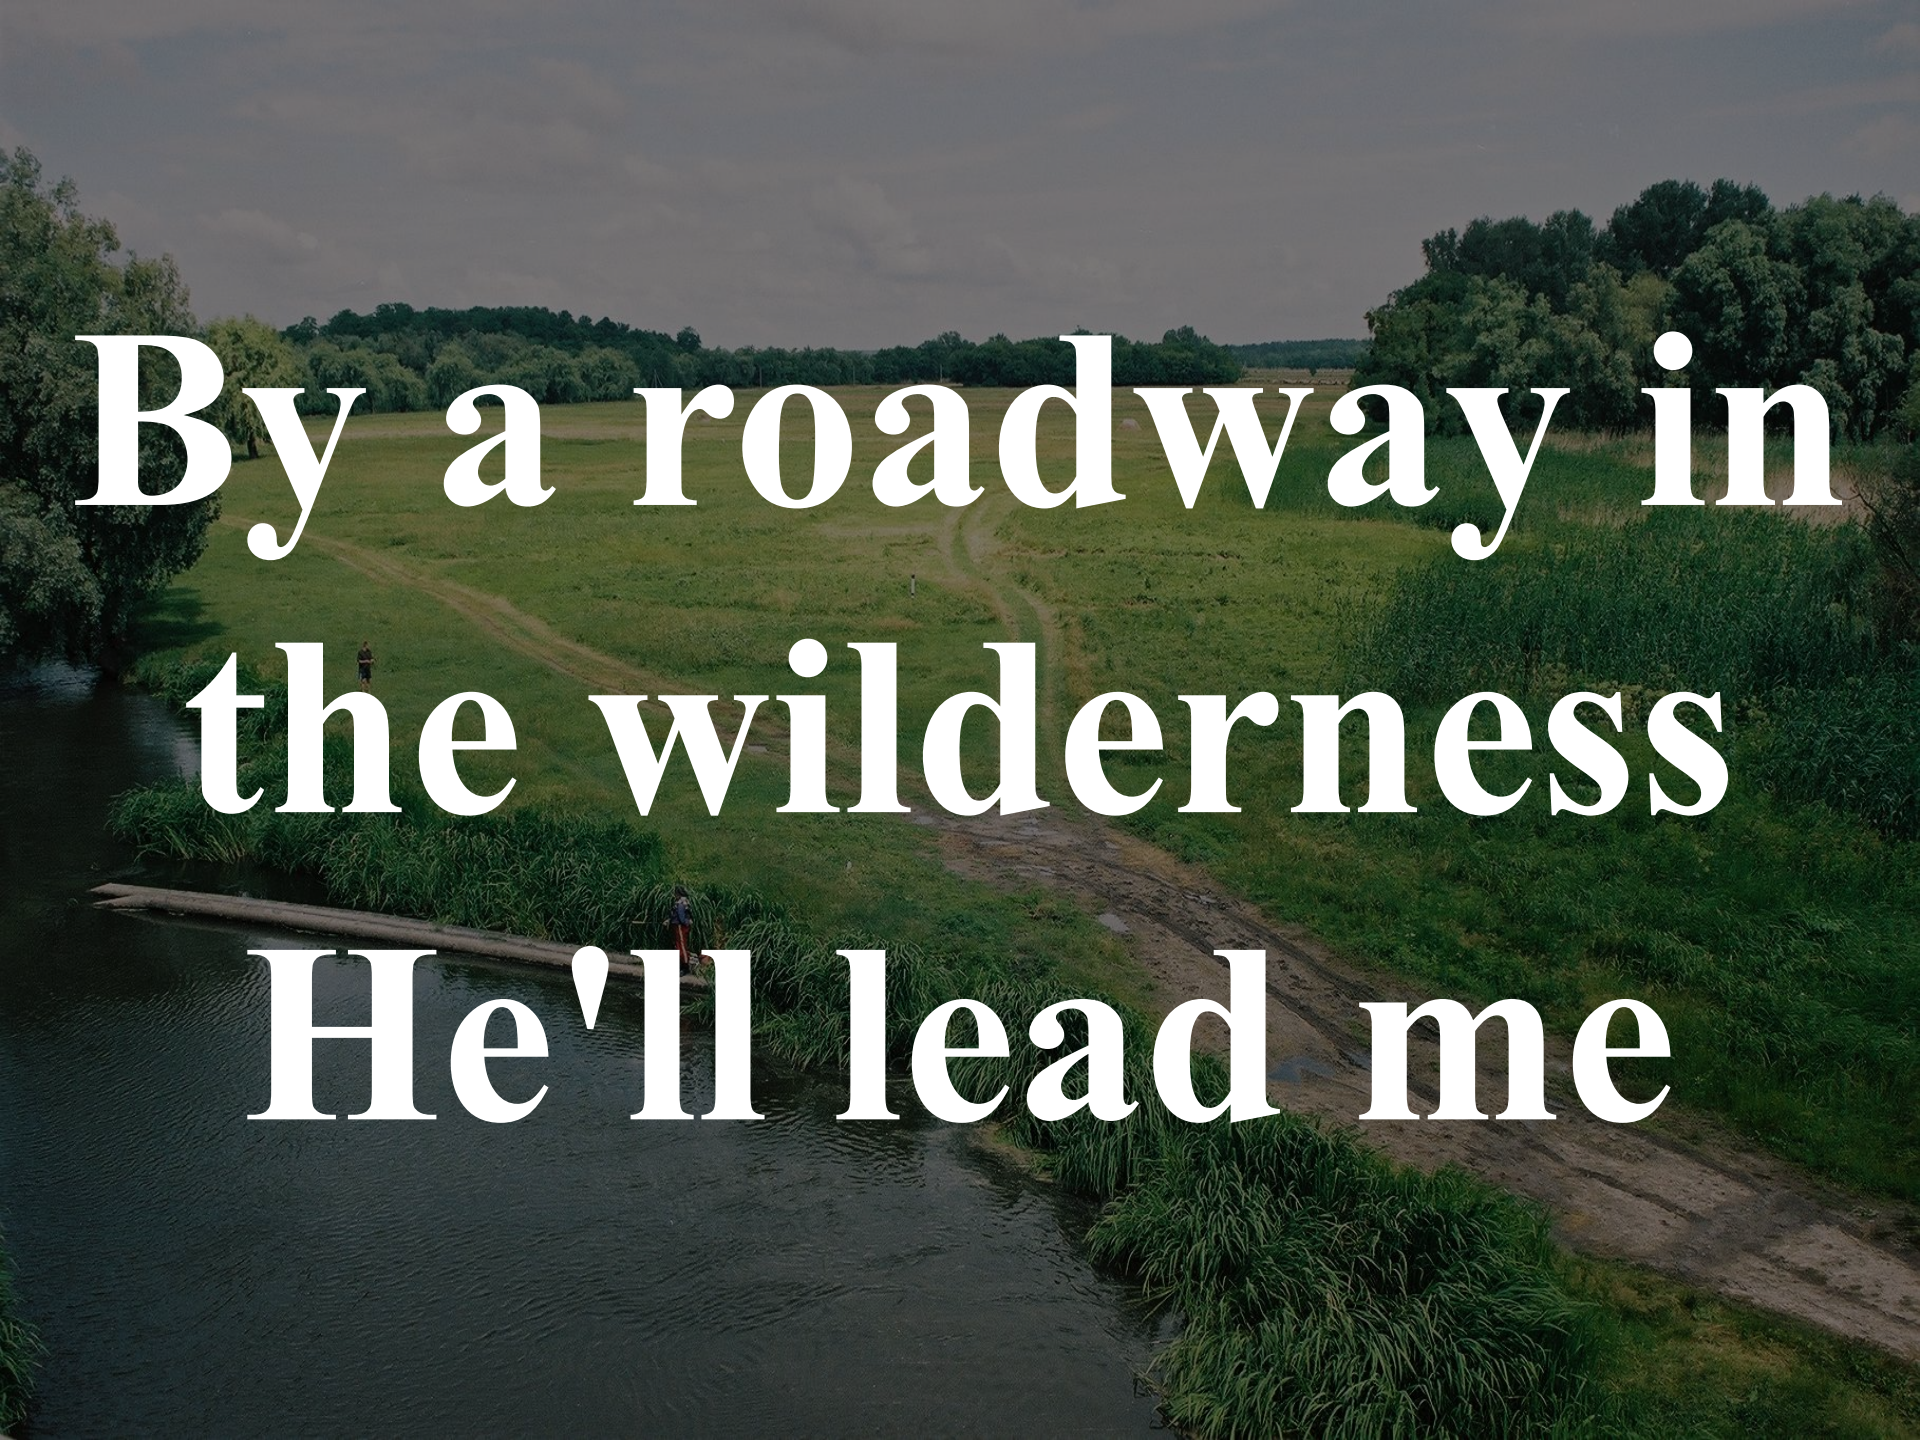

**God will make a
way**

**Where there seems
to be no way**

A tropical sunset scene with palm trees and a body of water. The sky is a mix of purple, pink, and blue, with soft clouds. The water is calm, reflecting the colors of the sky. In the foreground, the silhouettes of palm trees and other vegetation are visible against the bright horizon.

**He works in ways
we cannot see
He will make a
way for me**

A scenic landscape featuring a large mountain range in the background, a calm lake in the middle ground, and a bird in flight in the upper right corner. The foreground shows some rocks in the water. The overall tone is serene and majestic.

He will be my

guide

Hold me closely

to His side

A scenic landscape featuring snow-capped mountains in the background, a prominent rocky outcrop in the middle ground, and a body of water in the foreground that reflects the scene. The text is overlaid in a bright yellow, serif font.

**With love and
strength**

For each new day

He will make a way

By a roadway in
the wilderness
He'll lead me

A lush green landscape with a river and dense forest under a cloudy sky. The text is overlaid in a large, bold, yellow font.