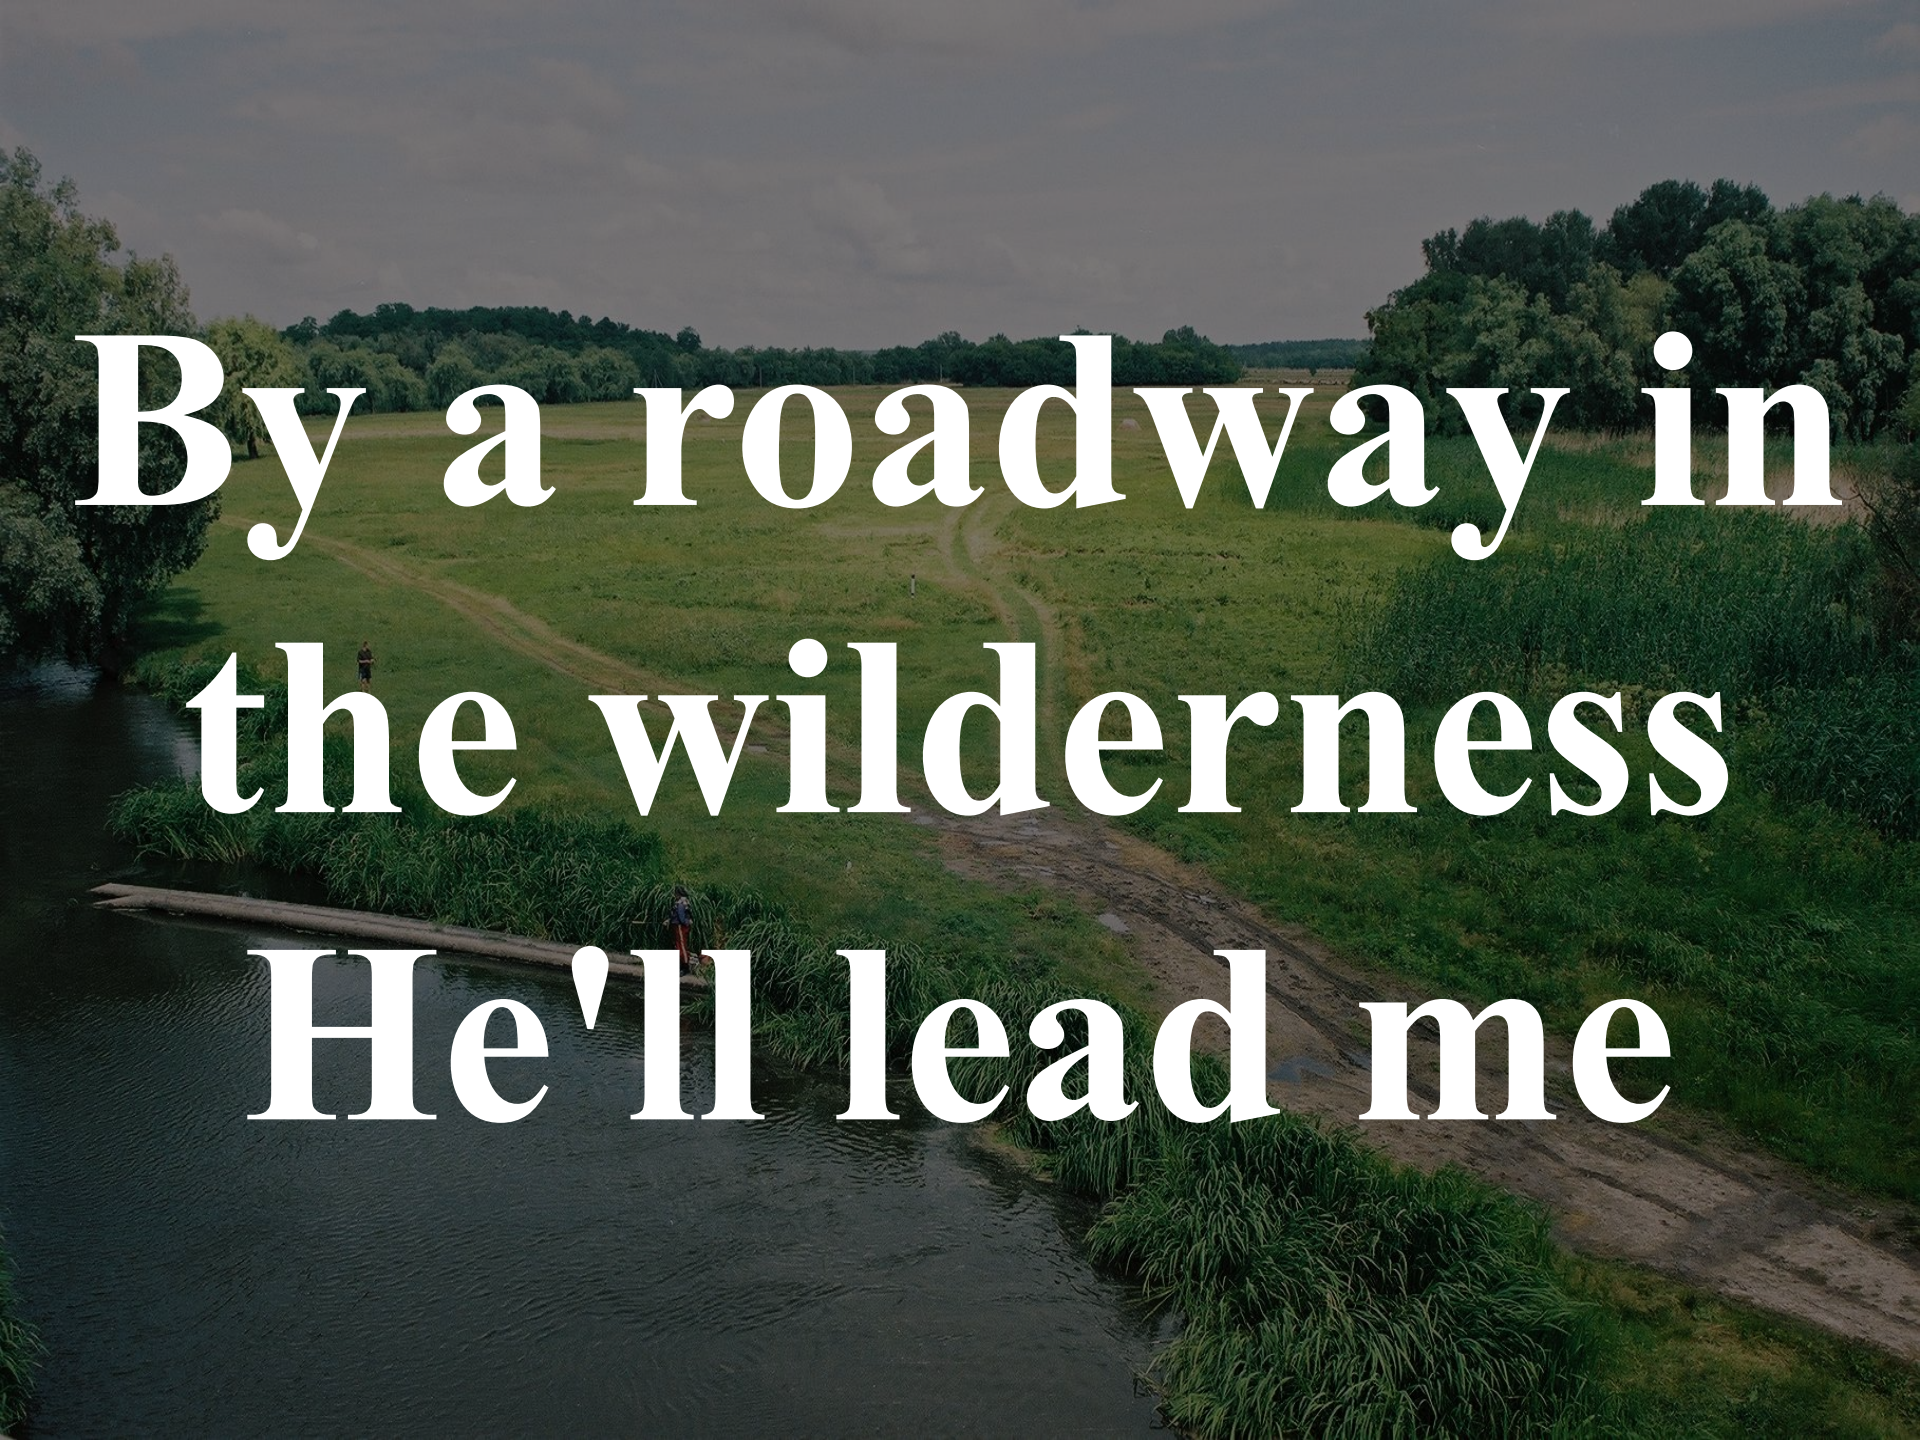

**God will make a  
way**

**Where there seems  
to be no way**

A tropical sunset scene with palm trees and a body of water. The sky is a mix of purple, pink, and blue, with soft clouds. The water is calm, reflecting the colors of the sky. In the foreground, the silhouettes of palm trees and other vegetation are visible against the bright horizon.

**He works in ways  
we cannot see  
He will make a  
way for me**

A scenic landscape featuring a large mountain range in the background, a calm lake in the middle ground, and a bird in flight in the upper right corner. The foreground shows some rocks in the water. The overall tone is serene and majestic.

He will be my

guide

Hold me closely

to His side

A scenic landscape featuring snow-capped mountains in the background, a prominent rocky outcrop in the middle ground, and a body of water in the foreground that reflects the scene. The text is overlaid in a bright yellow, serif font.

**With love and  
strength**

**For each new day**

**He will make a way**

By a roadway in  
the wilderness  
He'll lead me

A lush green landscape with a river and dense forest under a cloudy sky. The text is overlaid in a large, bold, yellow font.