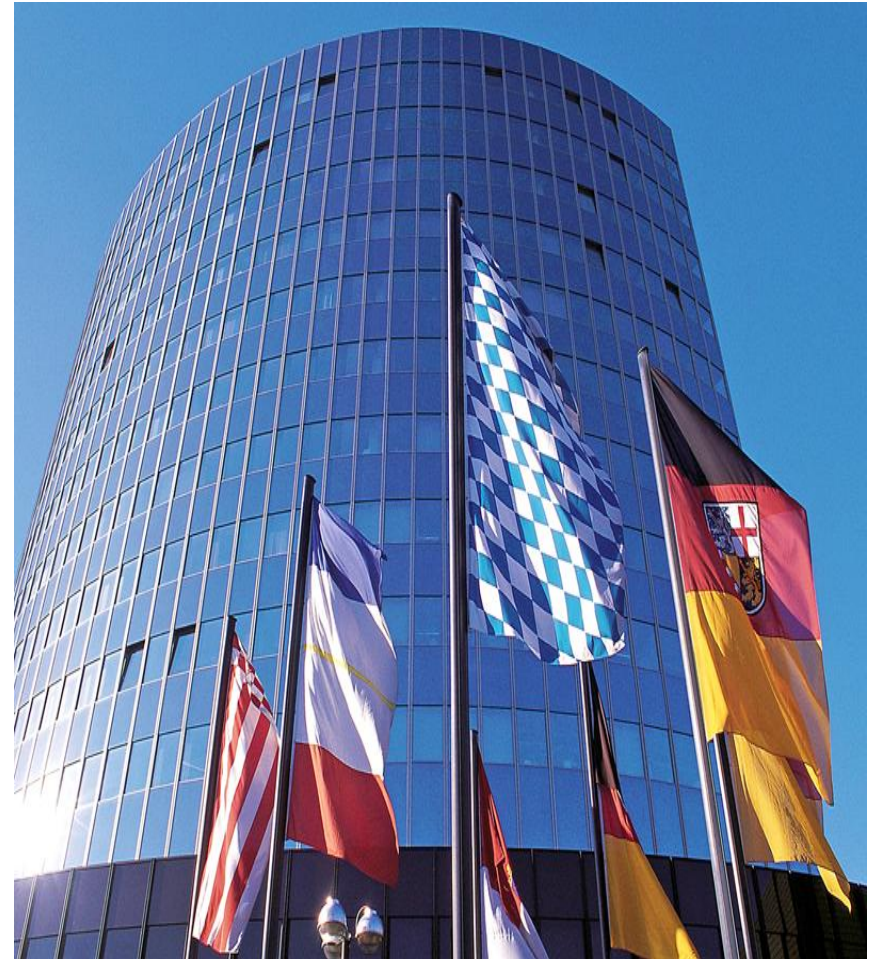

- It should be noted that the Messe Dusseldorf has 13 branches and 68 representative offices abroad, and is a member of world famous exhibition associations AUMA, FKM and UFI.