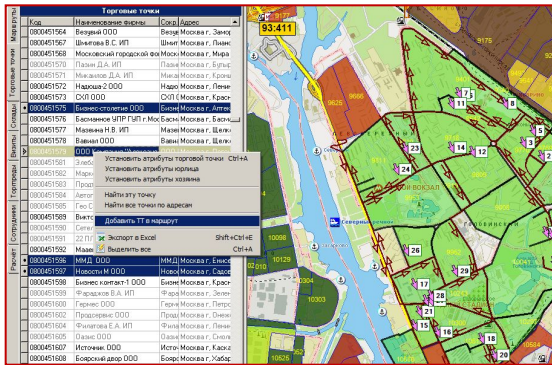

Online maps

Online maps Online maps can be basically divided by the covered area (global or local) and by the representation of this area (classic drawn or orthophoto).