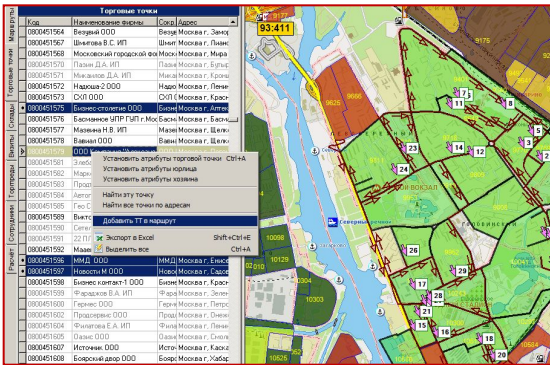

What is a map?

A **map** is a visual representation of an area—a symbolic depiction highlighting relationships between elements of that space such as objects is a visual representation of an area—such as symbolic depictions highlighting relationships between elements of that space such as objects, relationships, boundaries, and themes.

Online maps

Online maps Online maps can be basically divided by the covered area (global or local) and by the representation of this area (classic drawn or orthophoto).

Global online maps

These maps cover the world, but may have insufficient details in some areas.