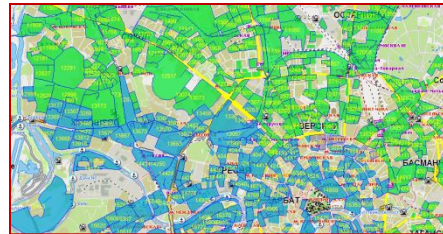

What is a map?

A **map** is a visual representation of an area—a symbolic depiction highlighting relationships between elements of that space such as objects is a visual representation of an area—such as symbolic depictions highlighting relationships between elements of that space such as objects, relationships, boundaries, and themes.

Online maps

Online maps Online maps can be basically divided by the covered area (global or local) and by the representation of this area (classic drawn or orthophoto).

Global online maps

These maps cover the world, but may have insufficient details in some areas.