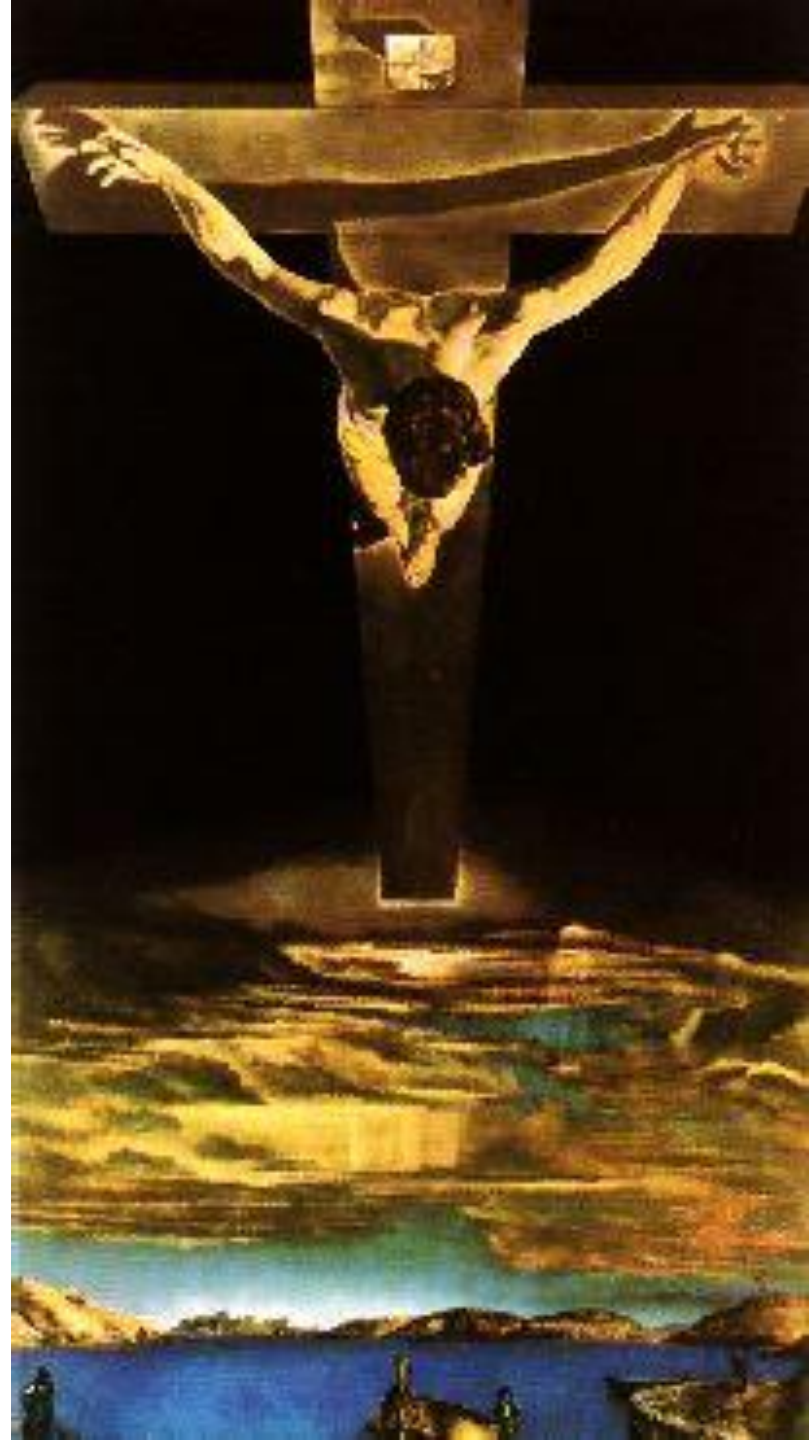

Christ of St. John of the Cross