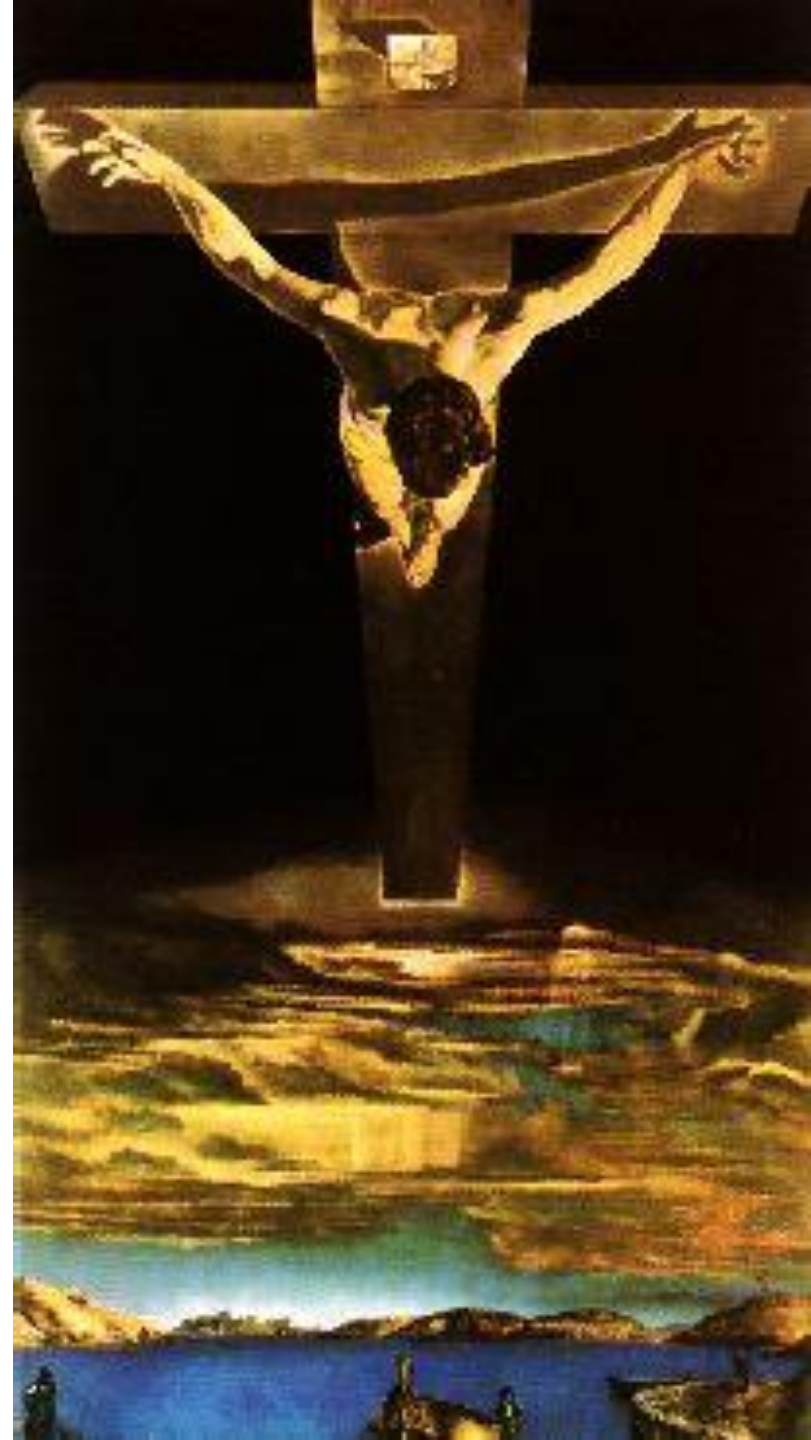

Christ of St. John of the Cross