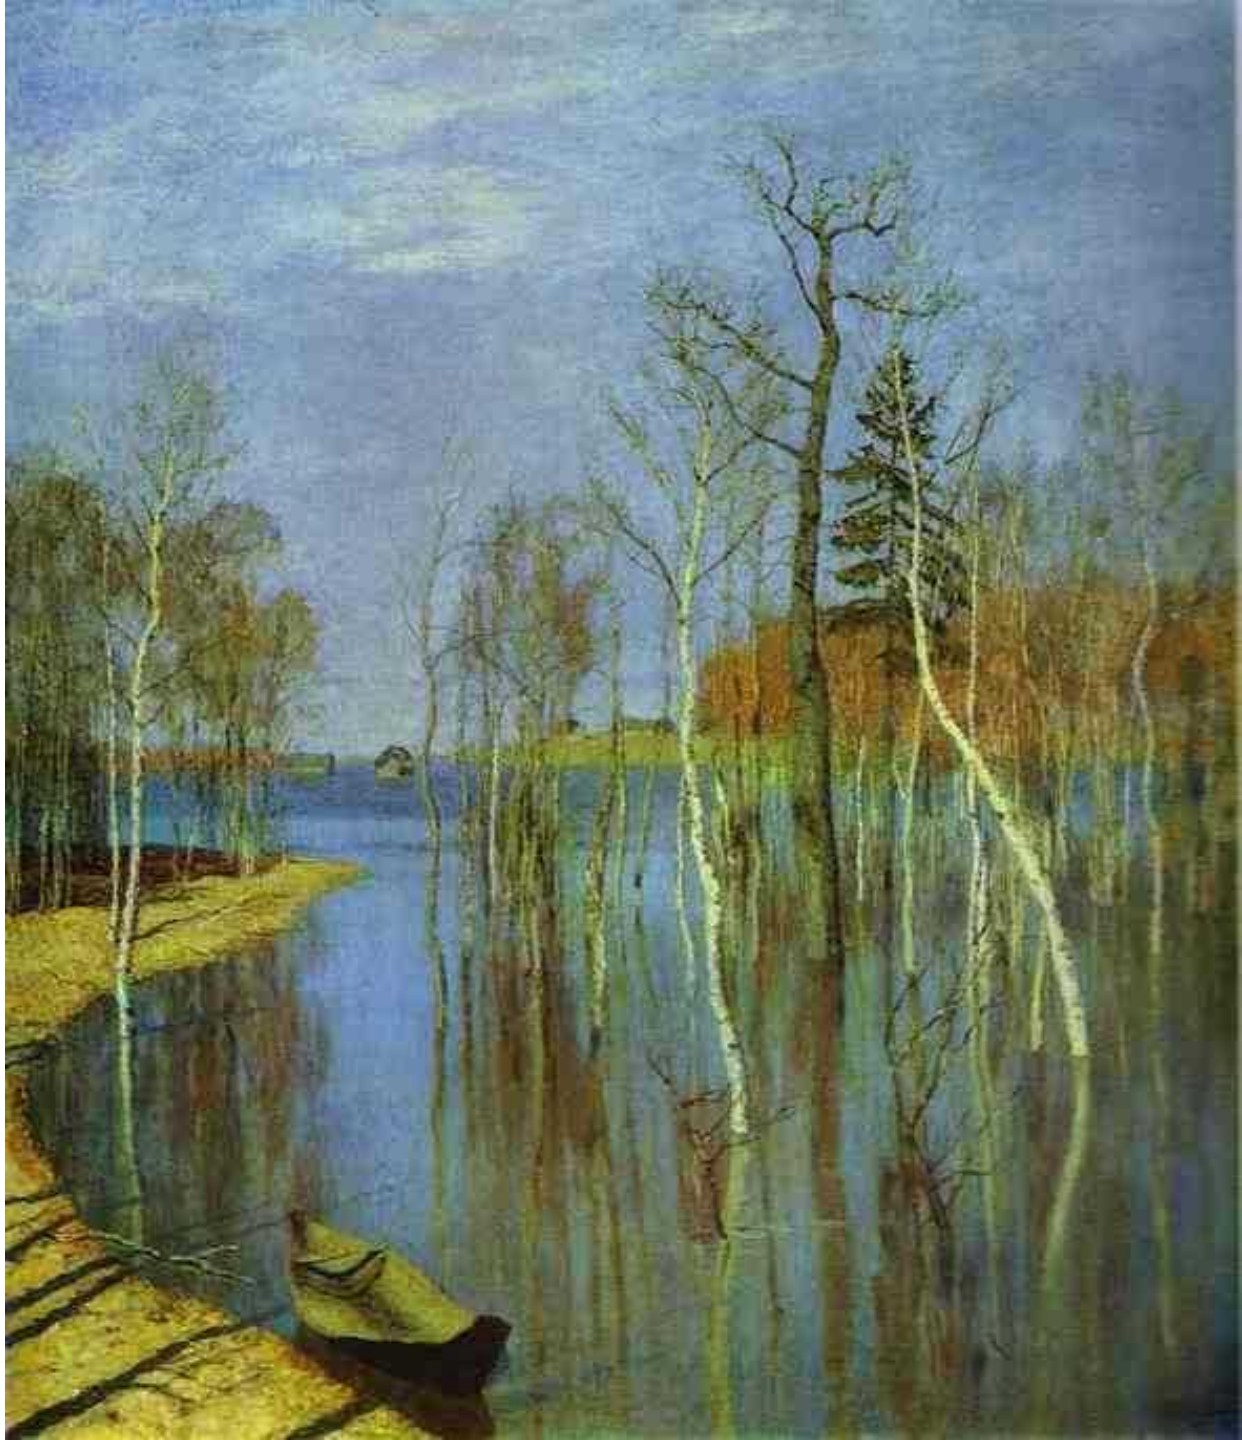

Levitan

(1860-1900)

Realistic landscape

Self-portrait

**Sunny day.
Spring**

Spring flood

**Autumn
landscape
with a church**

**The autumn
day.
Sokolniki**

The lake

Road

Small hut in a meadow

Canal in Venice

White lilac

**Jewish
woman in
an oriental
shawl**

Footpath in a forest, ferns

The lake. Eventide

Fresh wind. Volga.

Bird-cherry tree

Stormy day

In the Vicinity of Bordighera, in the North of Italy

Bonfire

View in Plyos

Overgrown pond

In the holy world

Remains of the past. Twilight. Finland

In the Crimean mountains

Moonlit night. A village

Mediterranean seacoast

Shadows. Moonlit night

Landscape

The lake

Near a whirlpool