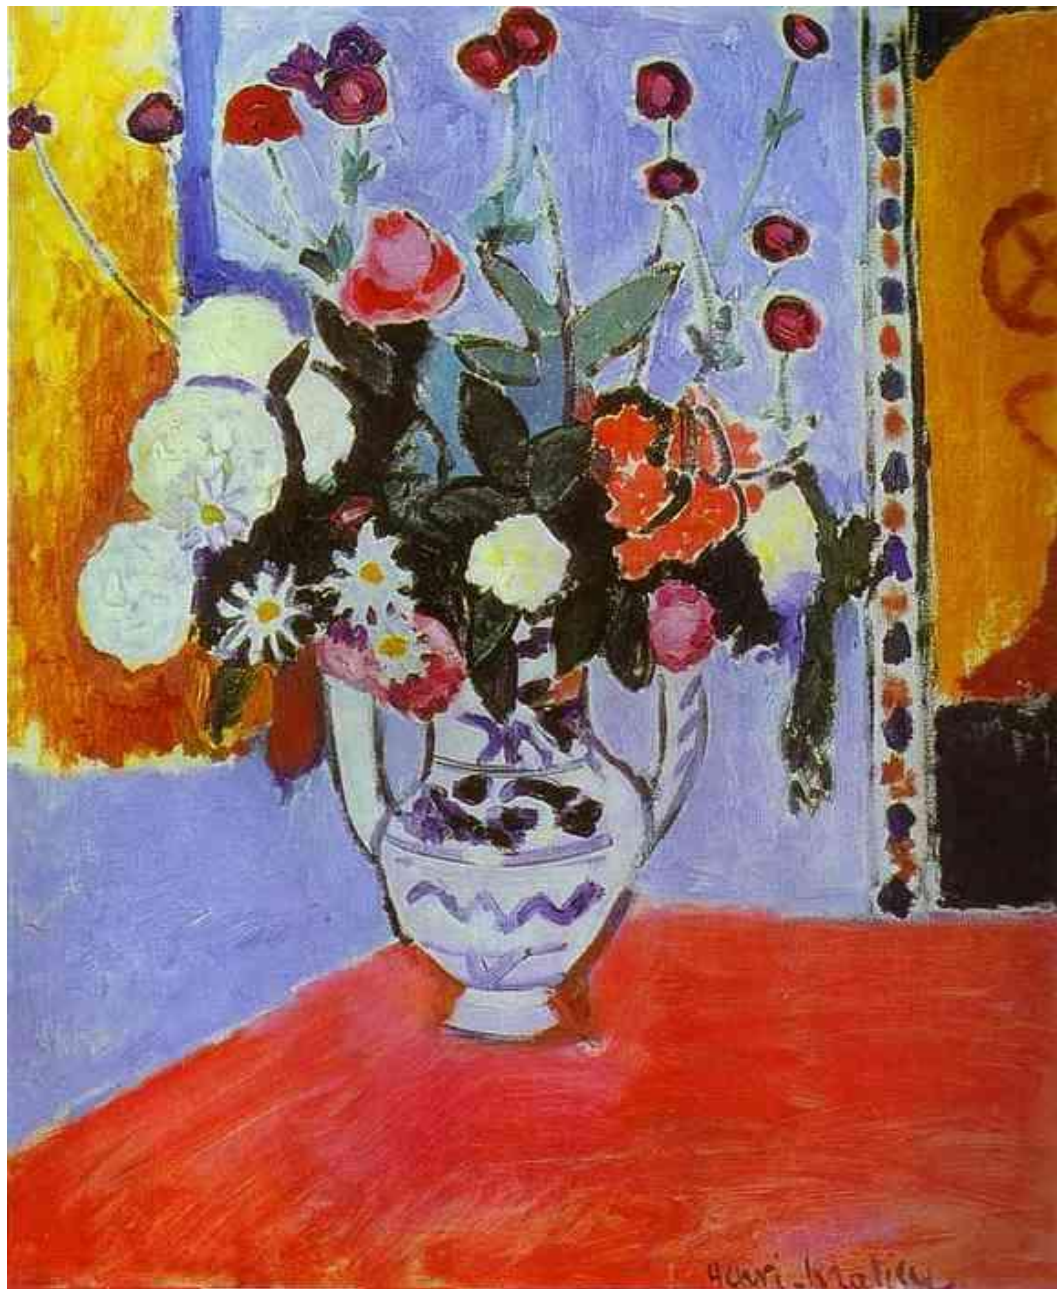

Henry Matisse

(1869-1954)

Polynesia, the sea

The painter's family

The dance

The dance

Blue nude

Nude in the workshop

Gypsy

Odalisque with green scarf

Nude on a blue cushion

Nude's back

Red fish and a sculpture

The lying nude

Woman in a hat

Portrait of the artist's secretary

A vase with oranges

The window

Blue table-cloth

Bouquet (vase with two handles)

Dishes and fruits

Flowers and ceramic plate

Open window

Notre-Dame

Gardens

The ballet dancer, harmony in grey

Woman with umbrella

Sea at Collioure

The Moroccans

King's sadness

Anemones and Chinese vase

Knife thrower