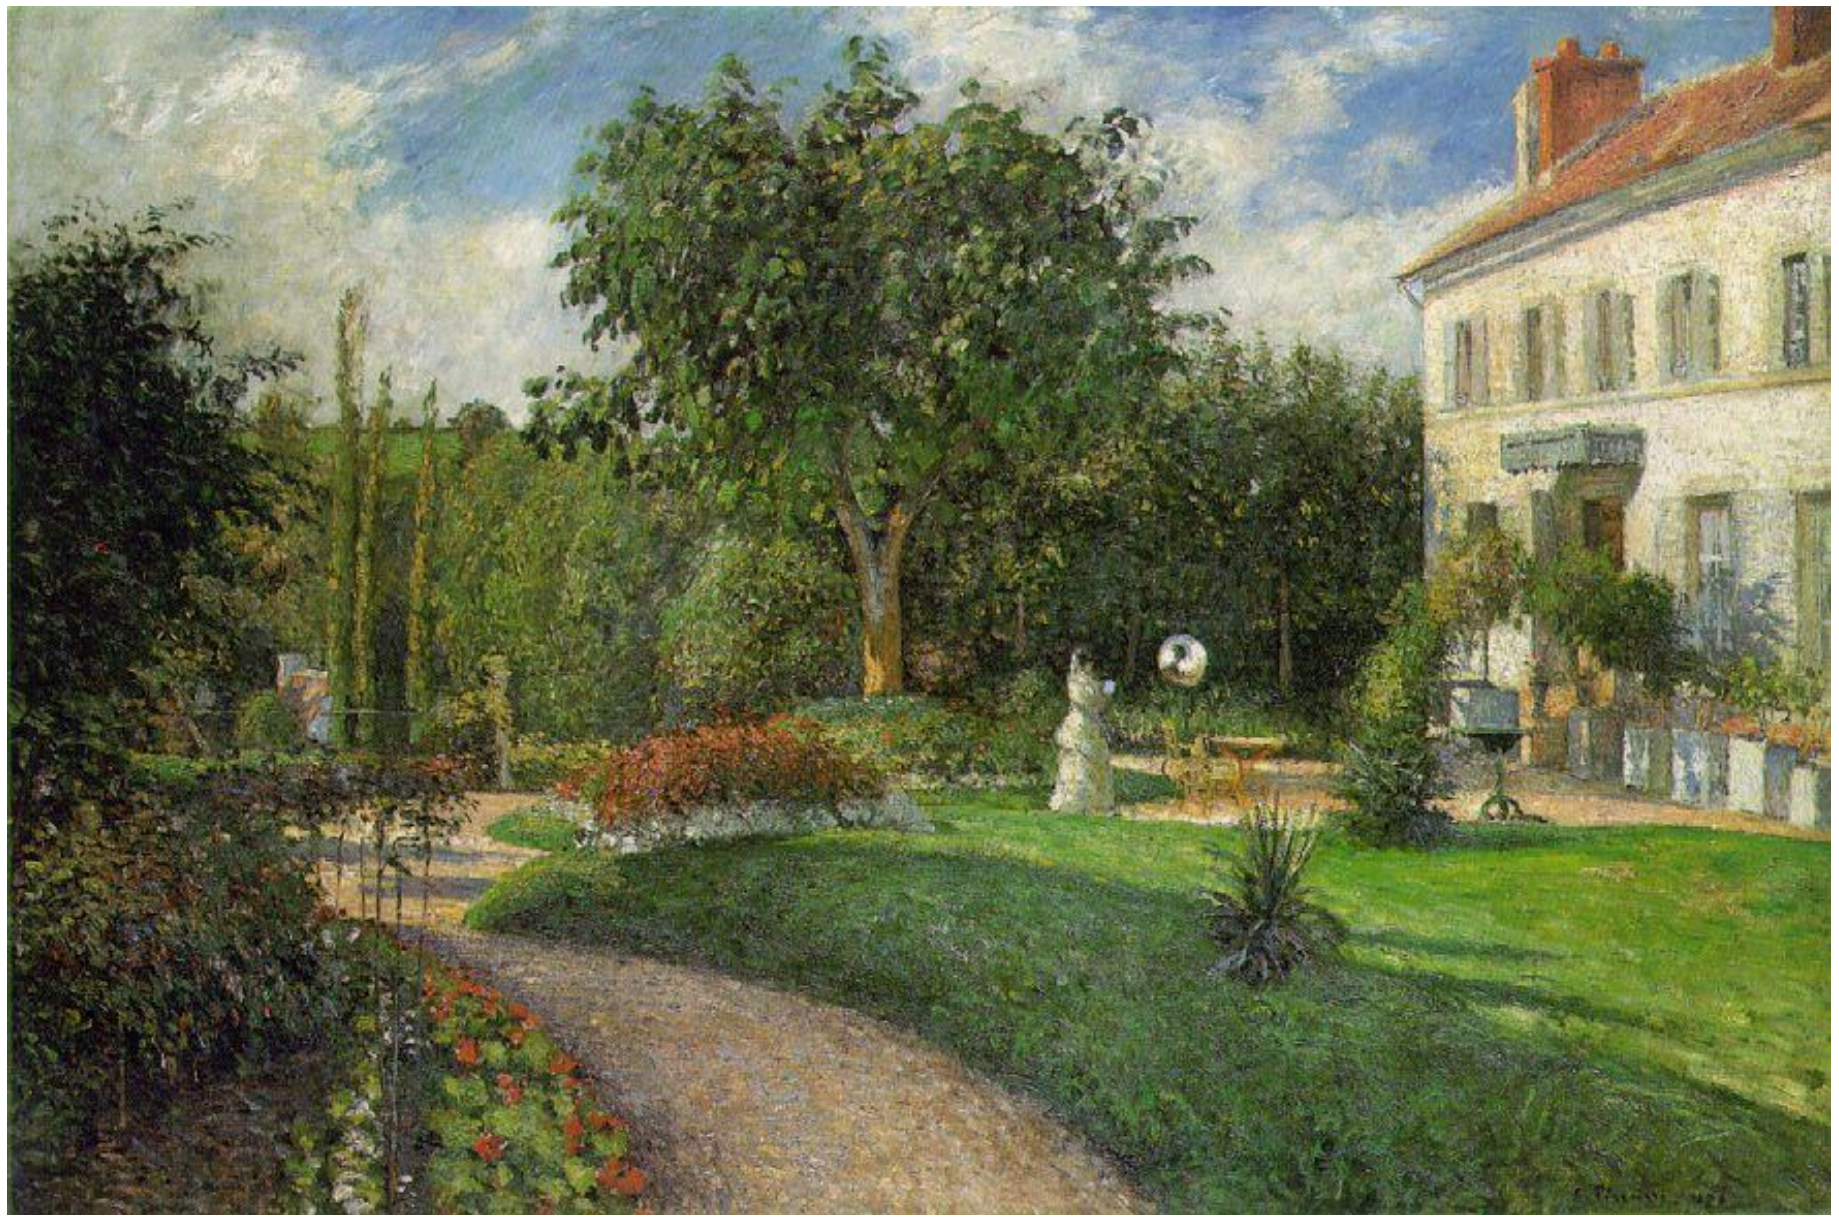

**Camille  
PISSARRO**

**(1831-1903)**

**Impressionism**

**L'Hermitage**

**View of l'Hermitage, Jallais Hills, Pontoise**

**Village path**

**The stage coach at Louveciennes**

**Garden of Les Mathurins at Pontoise**

**Edge of the woods or undergrowth in summer**

**Lordship Lane Station**

**Red roofs**

**The harvest at Montfoucault**

**View from my window, Eragny**

**The chestnut trees at Osny**

**Hoarfrost**

**Le Valhermeil, near Pontoise**

**The orchard**

**Avenue de l'Opera in a morning  
sunshine**

**Avenue de l'Opera Place du Theatre Francais in a misty weather**

**Boulevard Montmartre morning, grey weather**

# Apple-picking

**The walnut and  
apple trees  
in bloom  
at Eragny**

**Peasants  
chatting in  
the farmyard,  
Eragny**

**The path  
through the  
woods  
in summer**

**A peasant  
girl drinking  
her coffee**