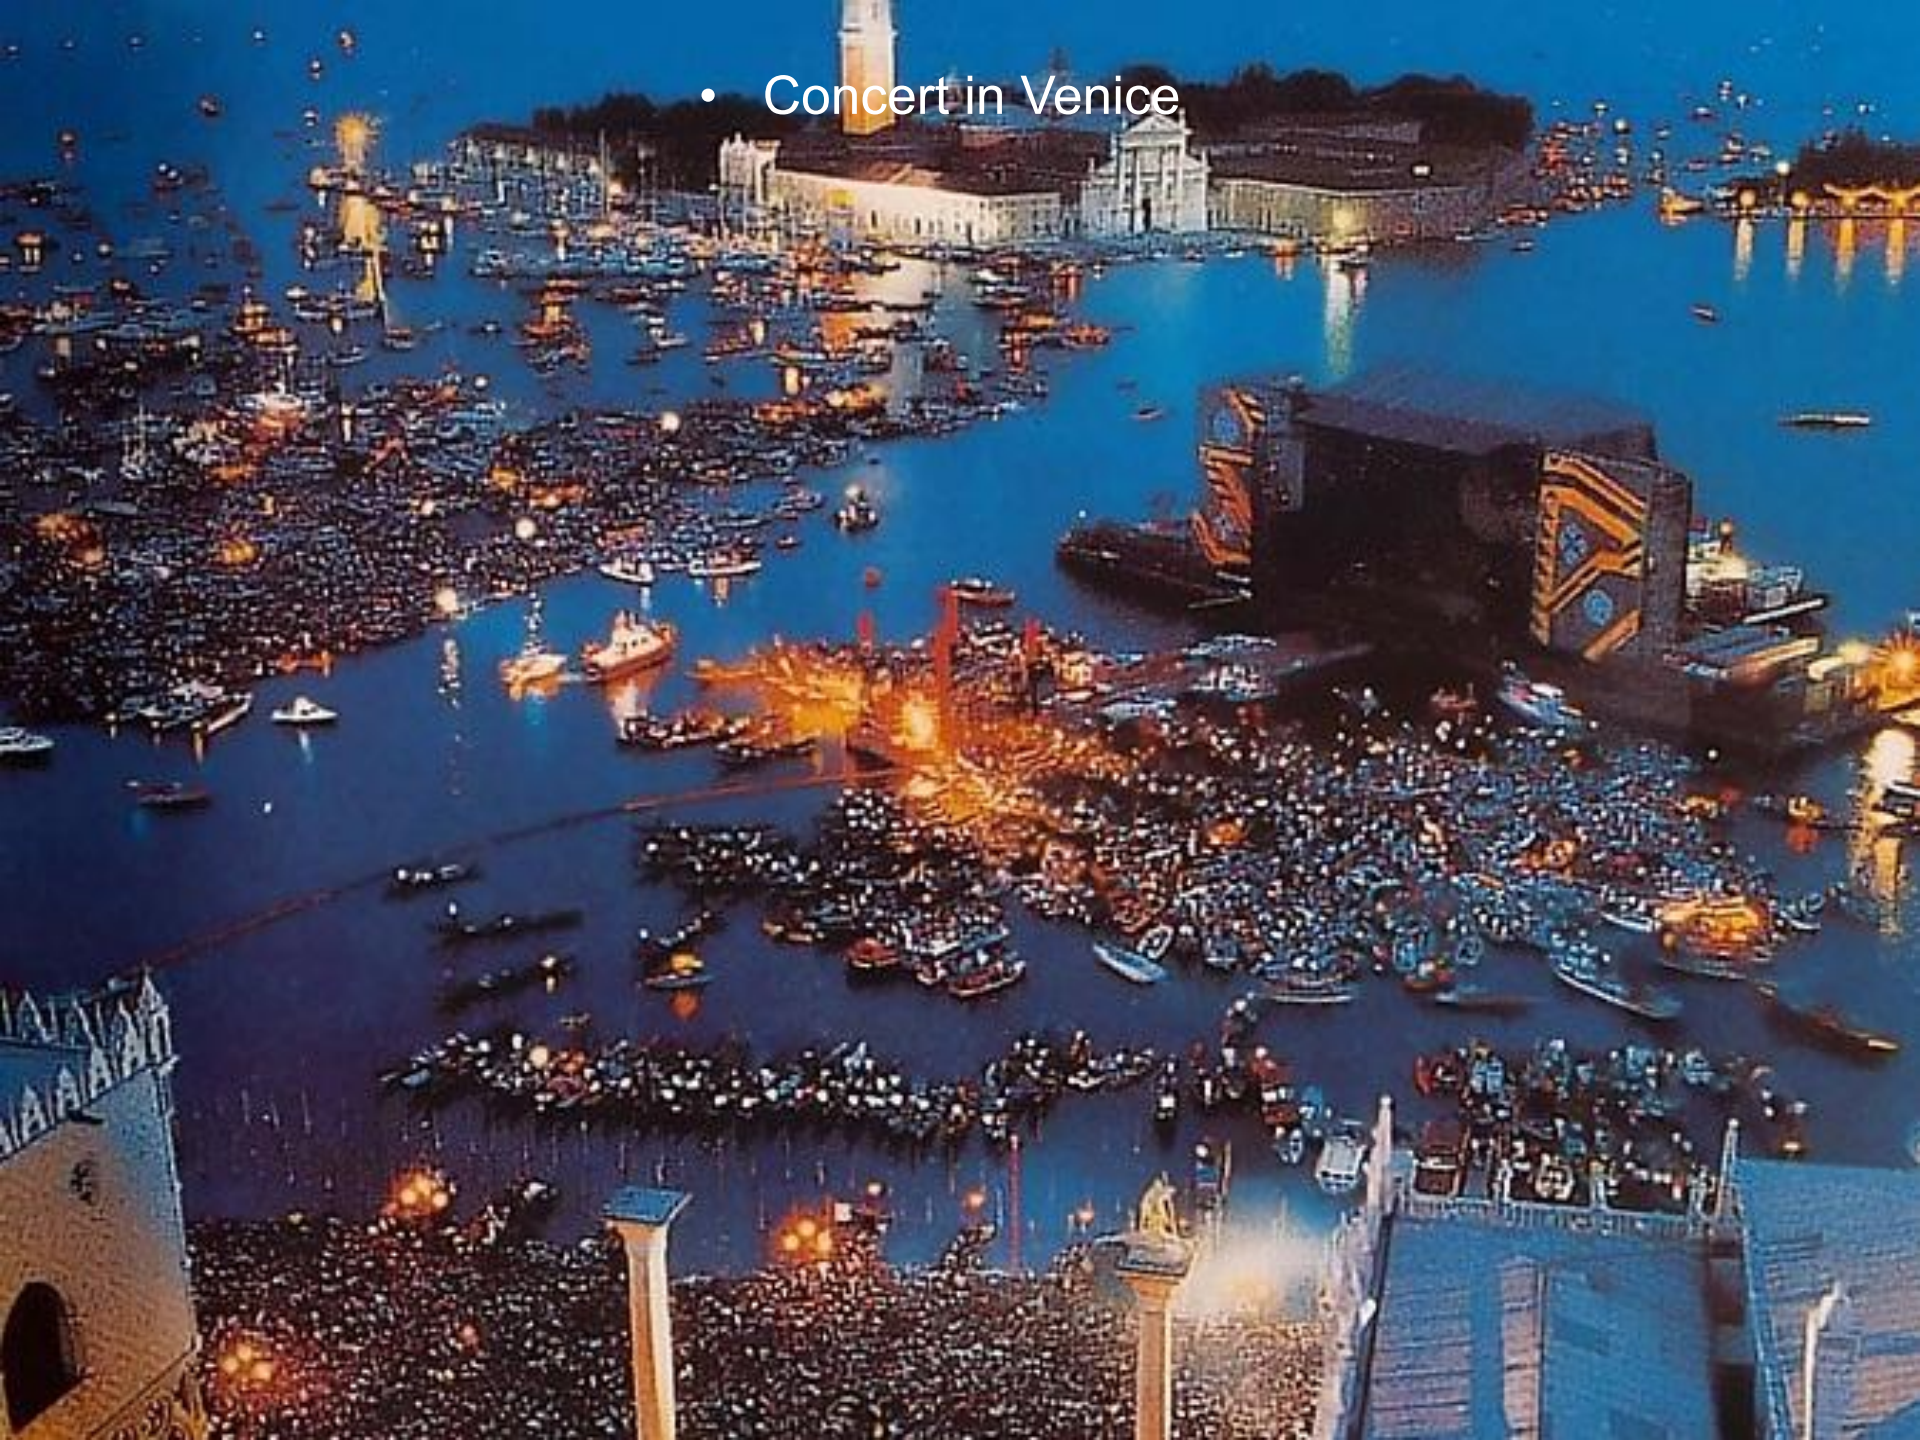

- A live performance of *The Dark Side of the Moon* at Earls Court, shortly after its release in 1973: (l-r) Gilmour, Mason, Wright, Waters

- Concert in Berlin

- Concert in Venice

P I N K F L O Y D L I V E 8 J U L Y 2 2 0 0 5