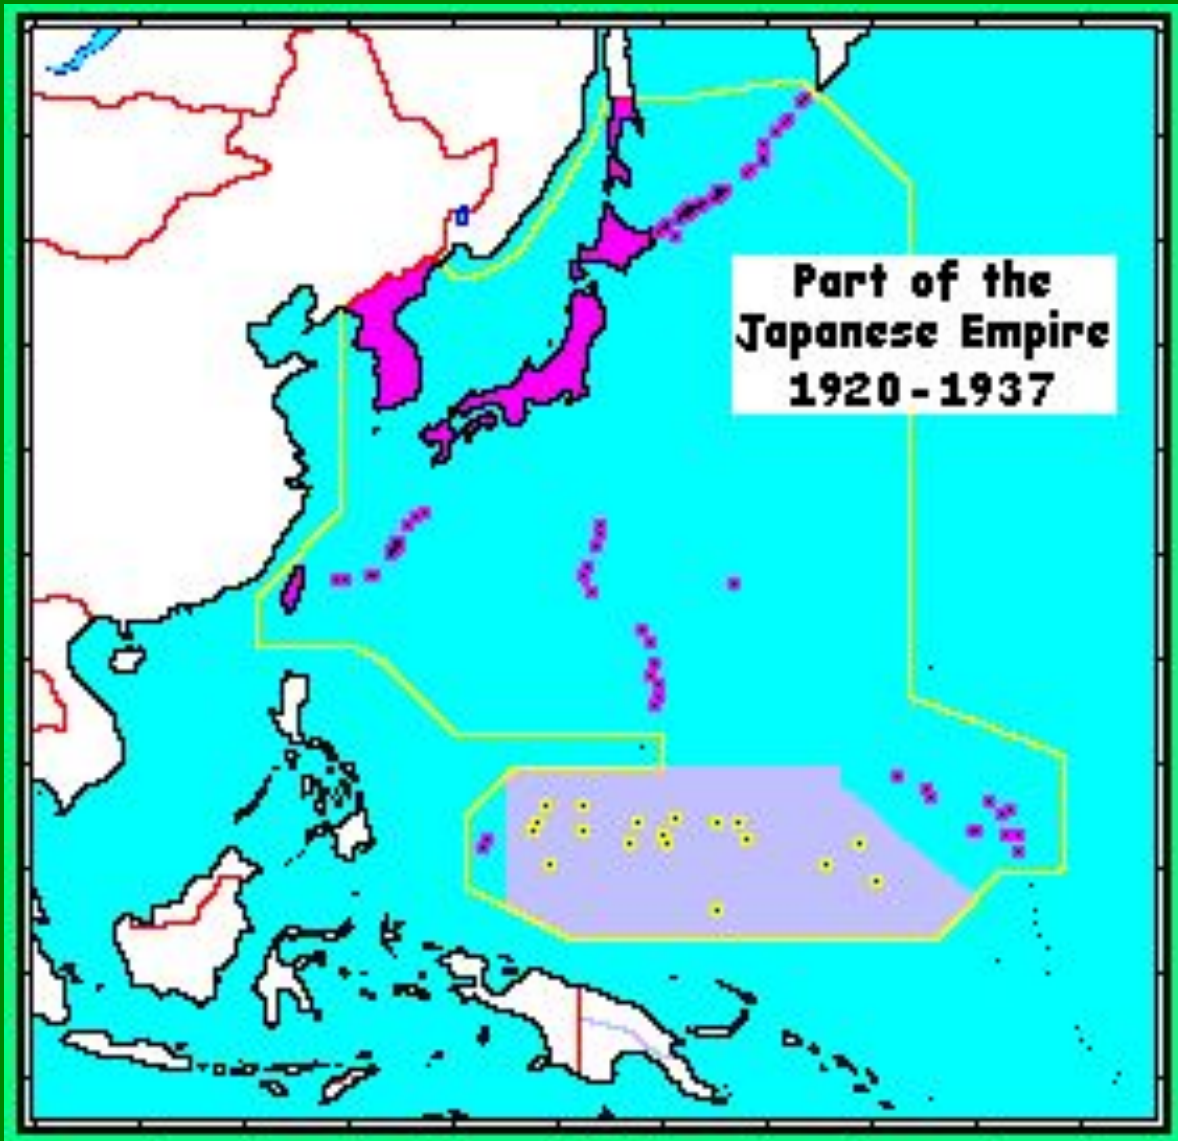

Przemiany na mapie politycznej Oceanii

Mikronezija

Melanezija

Polinezija

Scale: 1:36,000,000 at 30°S
Mercator Projection

**Territory claimed / held by Spain
16th Century - 1885/1898**

**Part of the German Possessions
in the South Western Pacific**

1900-1918

**Trust Territory of the
Pacific Islands (U.S.)
1947 - 1986**

Territory claimed / held by Spain
16th Century - 1885/1898

Part of the German Possessions
in the South Western Pacific 1900-1918

Part of the
Japanese Empire
1920 - 1937

Trust Territory of the
Pacific Islands (U.S.)
1947 - 1986