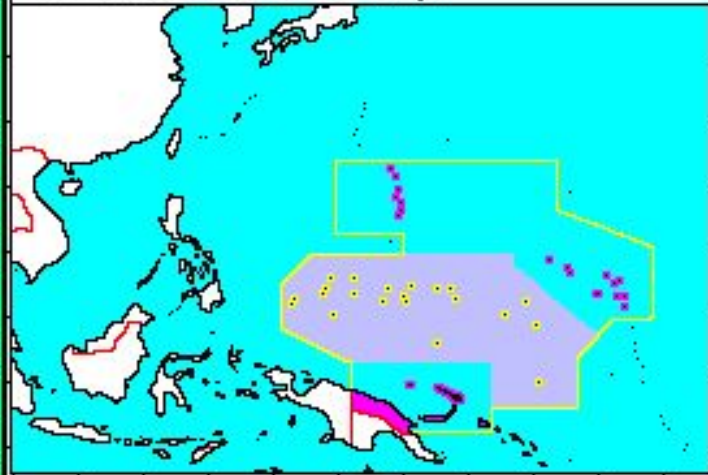

Przemiany na mapie politycznej Oceanii

Mikronezija

Melanezija

Polinezija

Scale: 1:36,000,000 at 30°S
Mercator Projection

**Territory claimed / held by Spain
16th Century - 1885/1898**

**Part of the German Possessions
in the South Western Pacific**

1900-1918

**Trust Territory of the
Pacific Islands (U.S.)
1947 - 1986**

Territory claimed / held by Spain
16th Century - 1885/1898

Part of the German Possessions
in the South Western Pacific 1900-1918

Part of the
Japanese Empire
1920 - 1937

Trust Territory of the
Pacific Islands (U.S.)
1947 - 1986