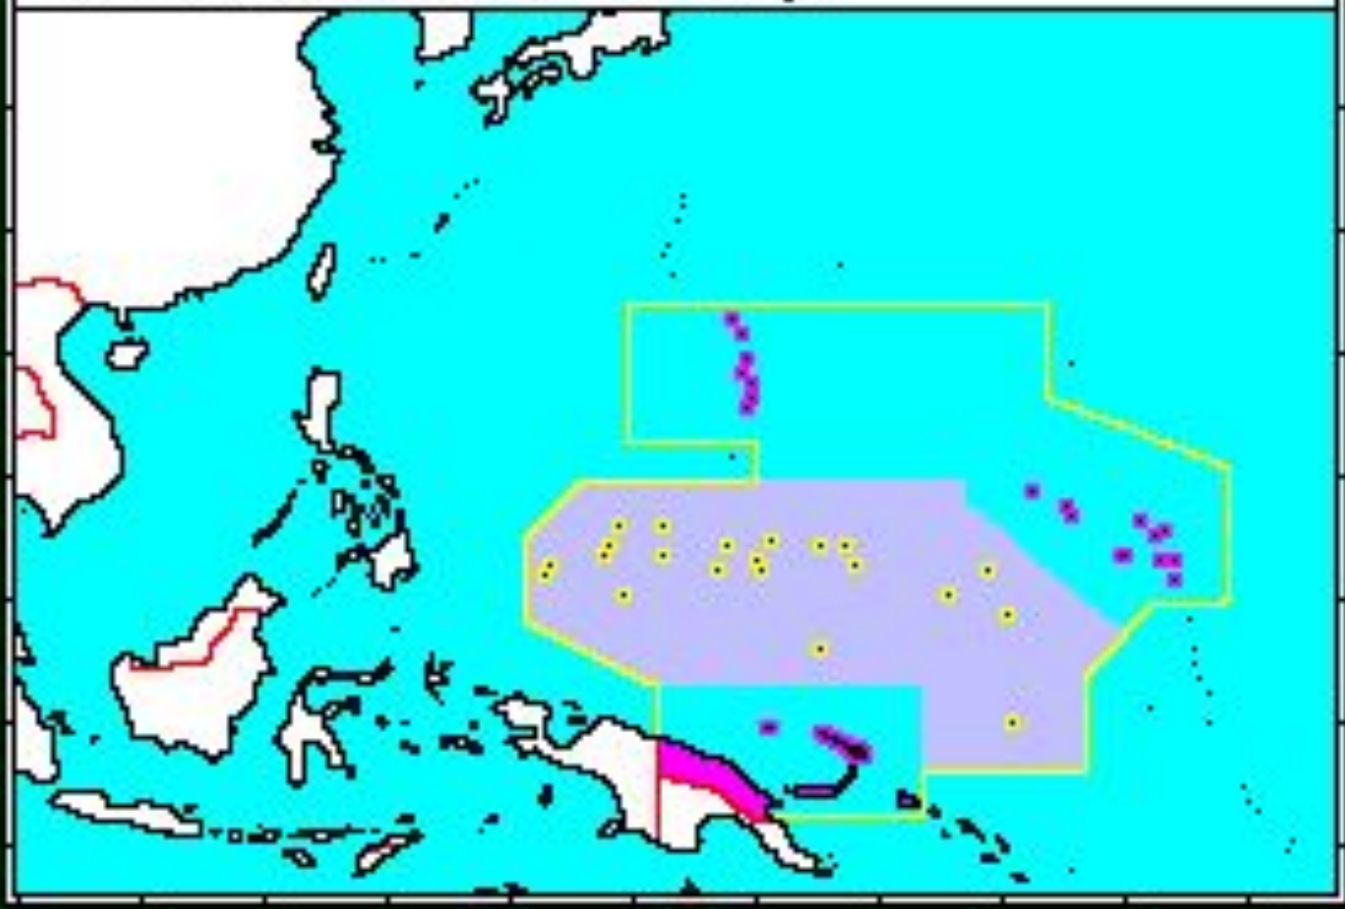

Przemiany na mapie politycznej Oceanii

Mikronezija

Melanezija

Polinezija

Scale: 1:36,000,000 at 30°S
Mercator Projection

**Territory claimed / held by Spain
16th Century - 1885/1898**

**Part of the German Possessions
in the South Western Pacific**

1900-1918

**Trust Territory of the
Pacific Islands (U.S.)
1947 - 1986**

Territory claimed / held by Spain
16th Century - 1885/1898

Part of the German Possessions
in the South Western Pacific 1900-1918

Part of the
Japanese Empire
1920 - 1937

Trust Territory of the
Pacific Islands (U.S.)
1947 - 1986