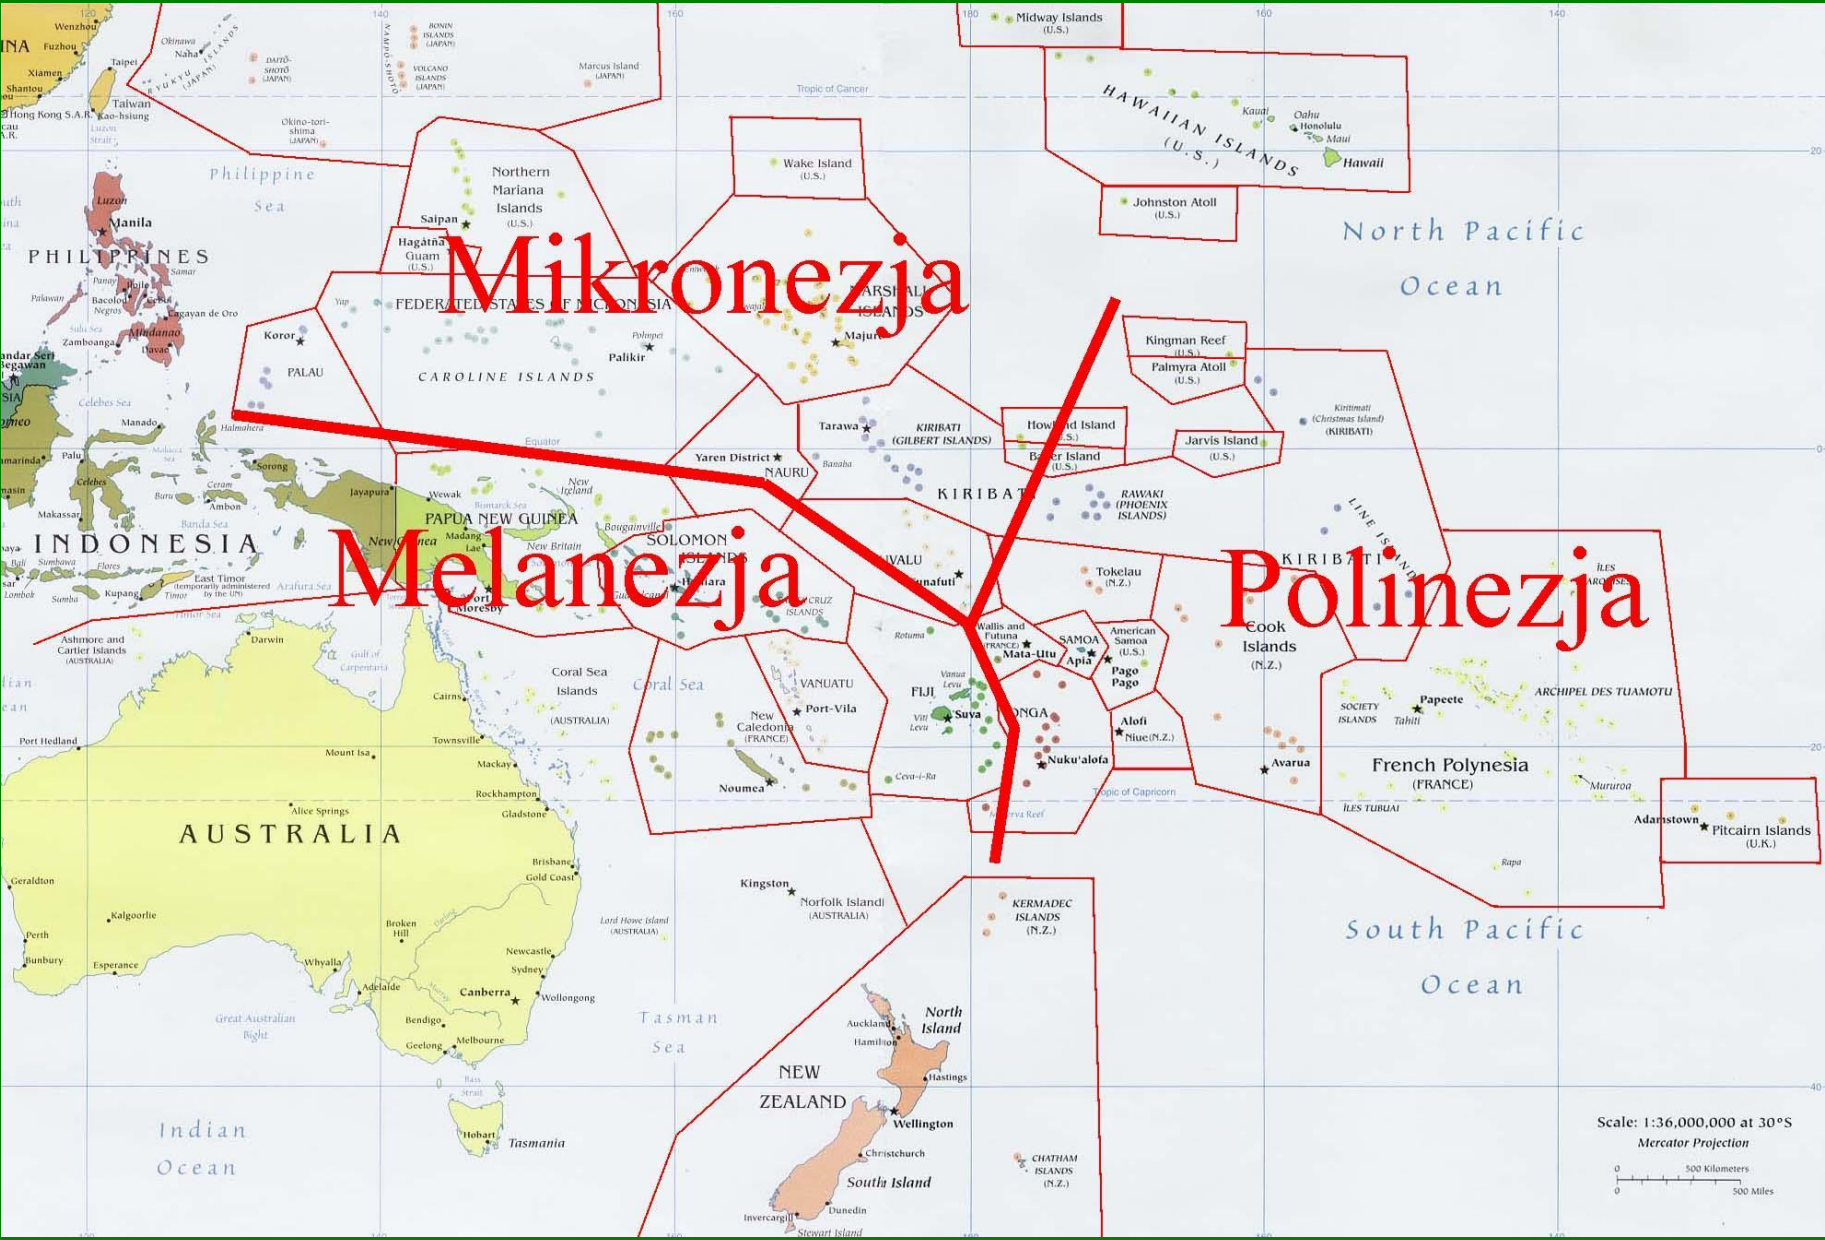

Przemiany na mapie politycznej Oceanii

Mikronezija

Melanezija

Polinezija

Scale: 1:36,000,000 at 30°S
Mercator Projection

**Territory claimed / held by Spain
16th Century - 1885/1898**

**Part of the German Possessions
in the South Western Pacific**

1900-1918

**Trust Territory of the
Pacific Islands (U.S.)
1947 - 1986**

Territory claimed / held by Spain
16th Century - 1885/1898

Part of the German Possessions
in the South Western Pacific 1900-1918

Part of the
Japanese Empire
1920 - 1937

Trust Territory of the
Pacific Islands (U.S.)
1947 - 1986