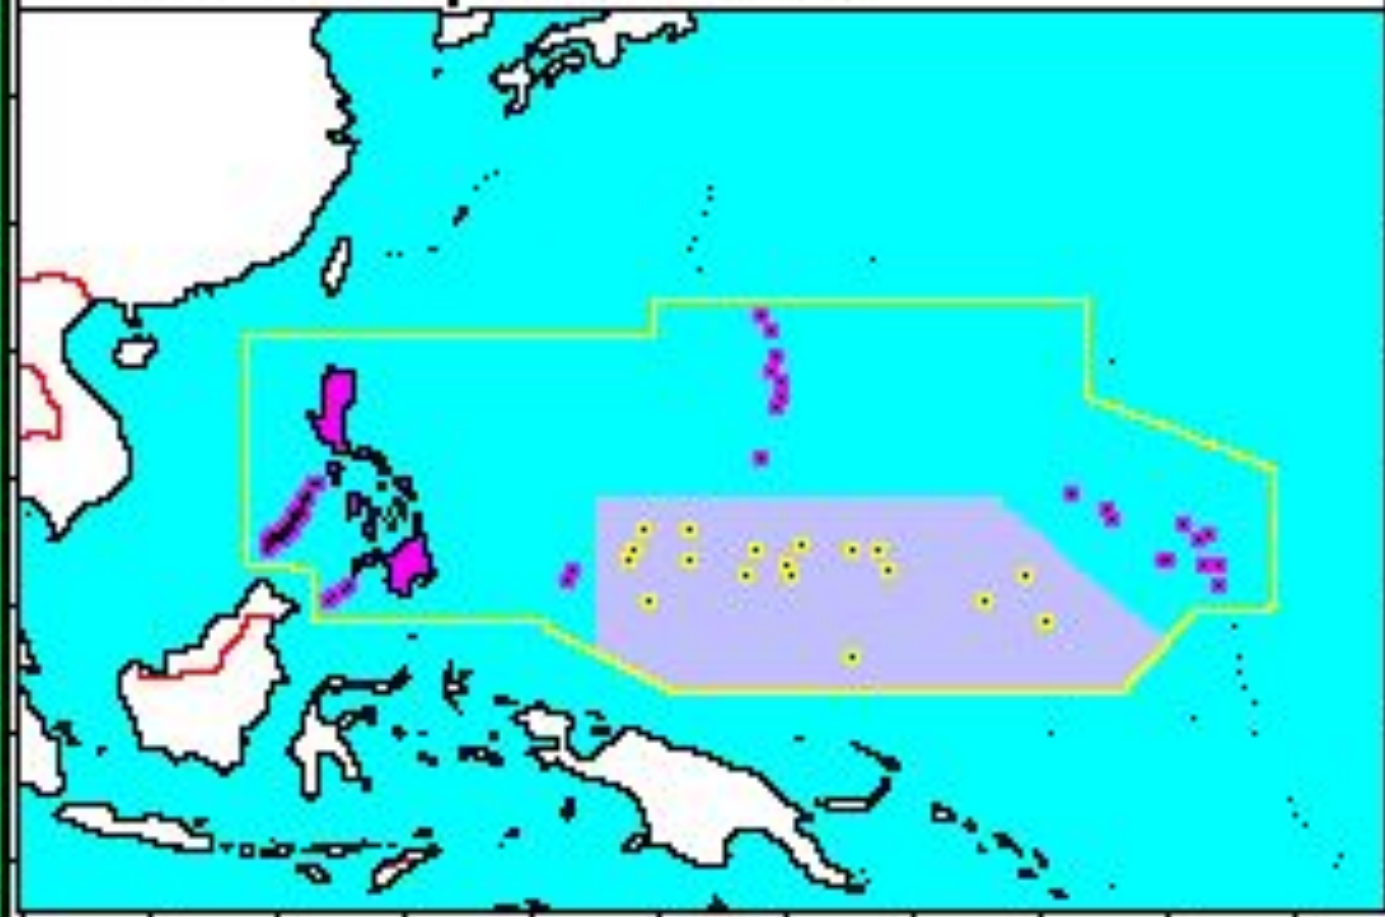

Przemiany na mapie politycznej Oceanii

Mikronezija

Melanezija

Polinezija

Scale: 1:36,000,000 at 30°S
Mercator Projection

**Territory claimed / held by Spain
16th Century - 1885/1898**

**Part of the German Possessions
in the South Western Pacific**

1900-1918

**Trust Territory of the
Pacific Islands (U.S.)
1947 - 1986**

Territory claimed / held by Spain
16th Century - 1885/1898

Part of the German Possessions
in the South Western Pacific 1900-1918

Part of the
Japanese Empire
1920 - 1937

Trust Territory of the
Pacific Islands (U.S.)
1947 - 1986