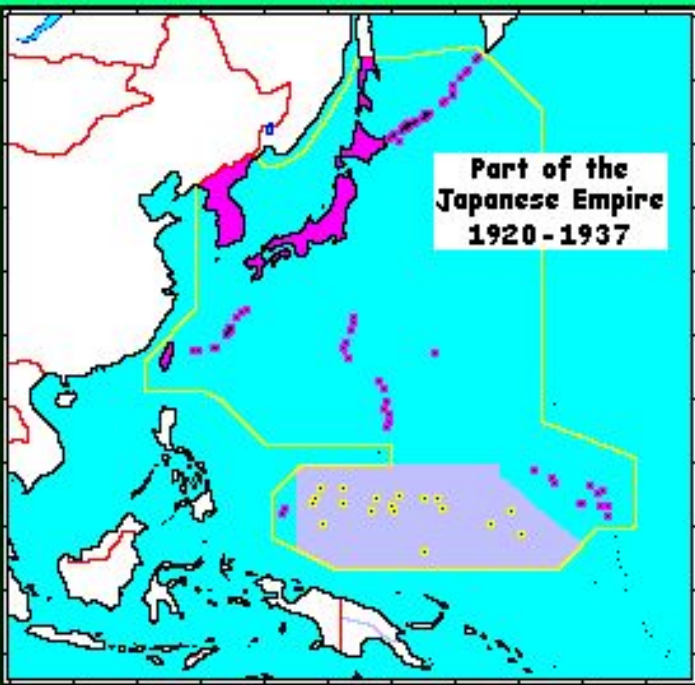

Przemiany na mapie politycznej Oceanii

Mikronezija

Melanezija

Polinezija

Scale: 1:36,000,000 at 30°S
Mercator Projection

**Territory claimed / held by Spain
16th Century - 1885/1898**

**Part of the German Possessions
in the South Western Pacific**

1900-1918

**Trust Territory of the
Pacific Islands (U.S.)
1947 - 1986**

Territory claimed / held by Spain
16th Century - 1885/1898

Part of the German Possessions
in the South Western Pacific 1900-1918

Part of the
Japanese Empire
1920 - 1937

Trust Territory of the
Pacific Islands (U.S.)
1947 - 1986