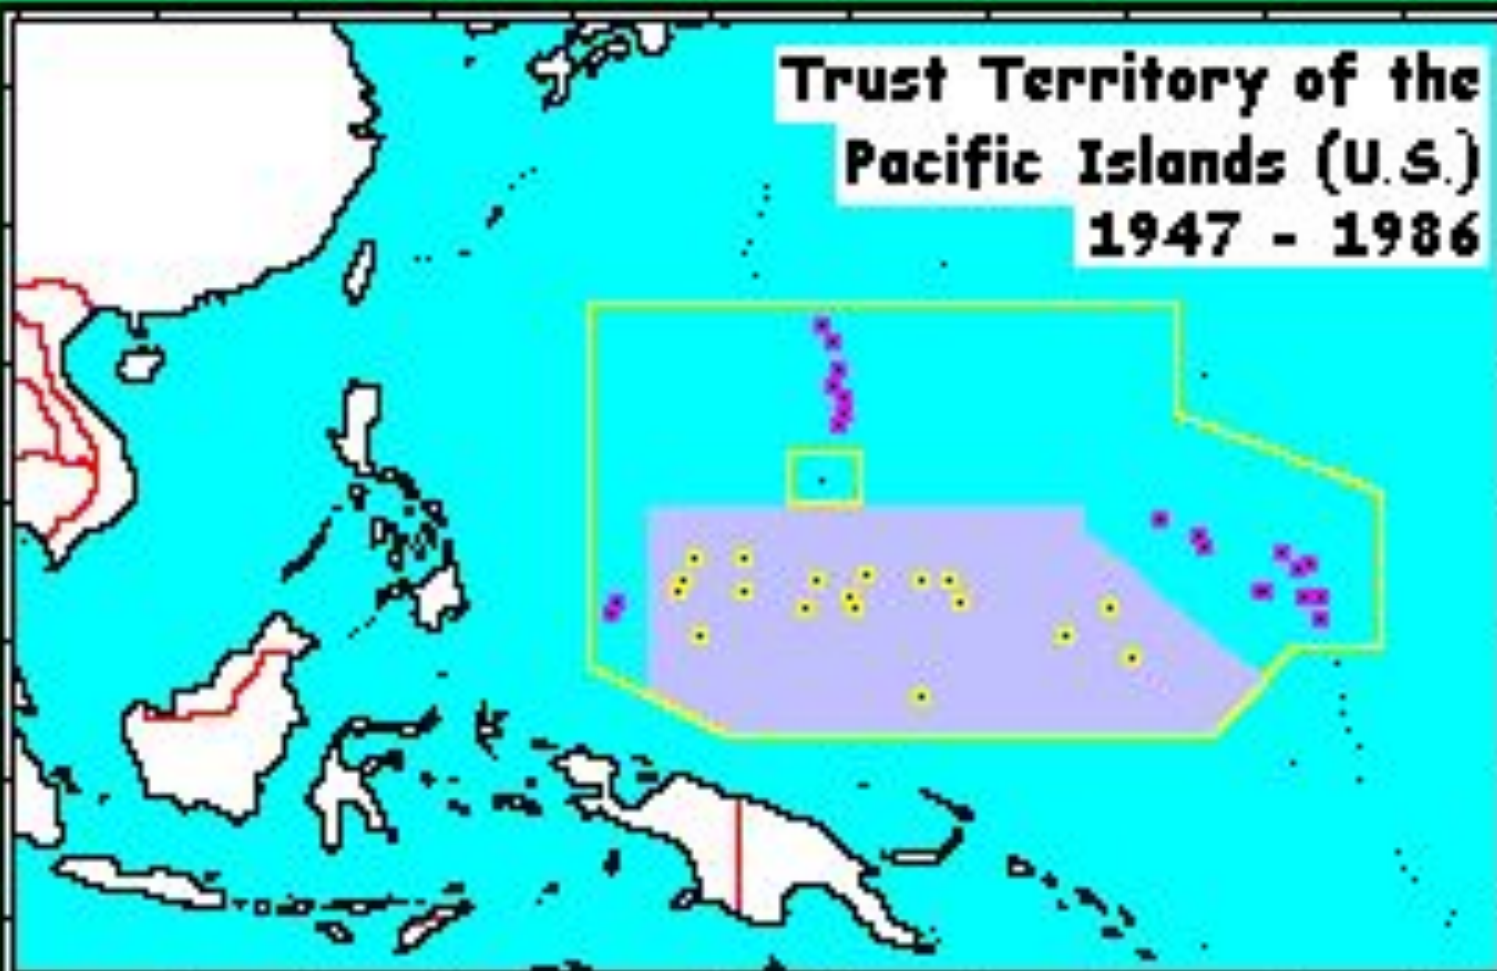

Przemiany na mapie politycznej Oceanii

Mikronezija

Melanezija

Polinezija

Scale: 1:36,000,000 at 30°S
Mercator Projection

**Territory claimed / held by Spain
16th Century - 1885/1898**

**Part of the German Possessions
in the South Western Pacific**

1900-1918

**Trust Territory of the
Pacific Islands (U.S.)
1947 - 1986**

Territory claimed / held by Spain
16th Century - 1885/1898

Part of the German Possessions
in the South Western Pacific 1900-1918

Part of the
Japanese Empire
1920 - 1937

Trust Territory of the
Pacific Islands (U.S.)
1947 - 1986