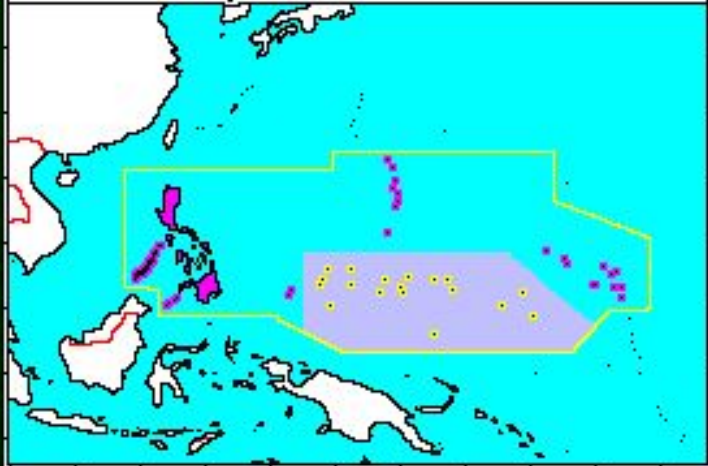

Przemiany na mapie politycznej Oceanii

Mikronezija

Melanezija

Polinezija

Scale: 1:36,000,000 at 30°S
Mercator Projection

**Territory claimed / held by Spain
16th Century - 1885/1898**

**Part of the German Possessions
in the South Western Pacific**

1900-1918

**Trust Territory of the
Pacific Islands (U.S.)
1947 - 1986**

Territory claimed / held by Spain
16th Century - 1885/1898

Part of the German Possessions
in the South Western Pacific 1900-1918

Part of the
Japanese Empire
1920 - 1937

Trust Territory of the
Pacific Islands (U.S.)
1947 - 1986