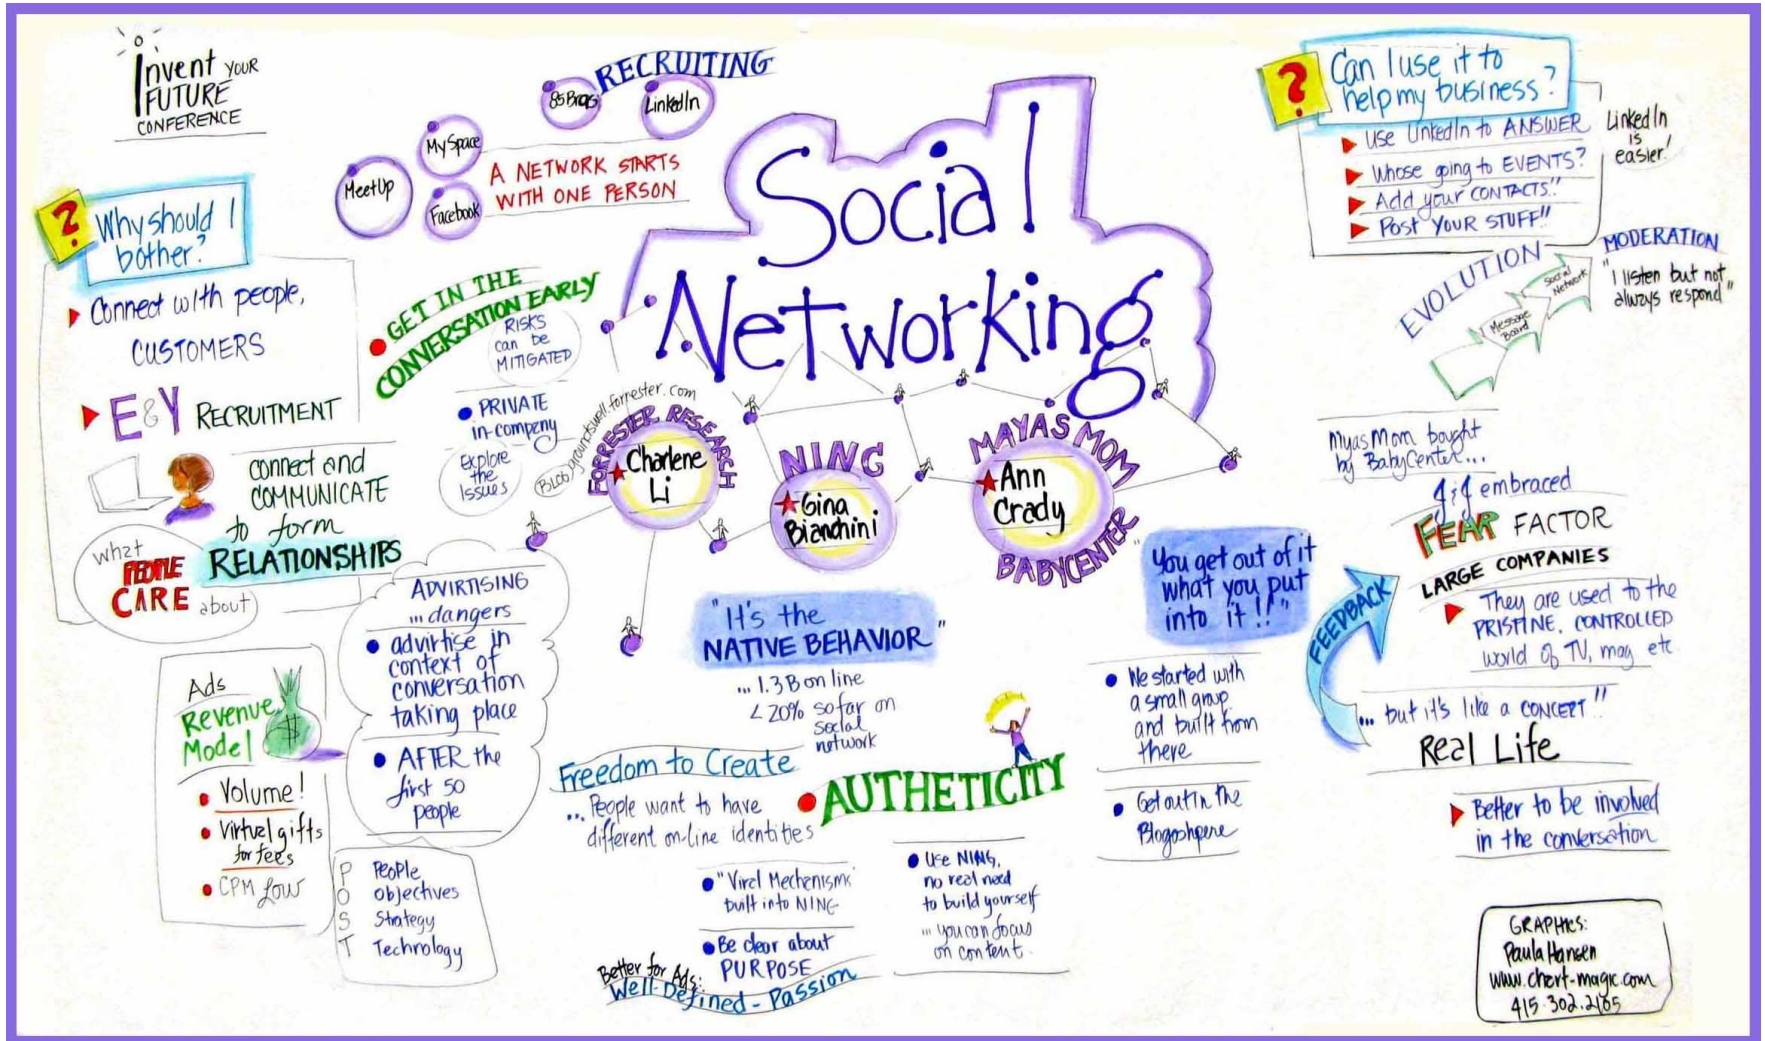

The image features five light purple circles arranged in two rows. The top row contains three circles, and the bottom row contains two circles. The text 'The ideal Social Network' is centered across the top row, and 'Main features' is positioned to the right of the bottom row.

The ideal **Social** Network

Main **features**

The Ideal Social Network

an interface should be user-friendly (it should be easy to manage your page)

I'm Friendly

Should contain an attractive interface (design of the web-site has to be very colorful)

Markable Friends List

a good collection of video clips and movies (so you can watch videos depending on your mood)

a range of flash games